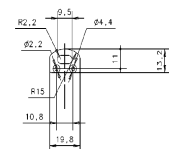

Dimensions

Product dimensions (mm)	8 x 1000 x 2,5
Packing dimensions (mm)	150 x 200 x 4
Net weight (g)	45
Gross weight (Kg)	0,095

Product

Real power (W)	5,5
Real luminous flux (Lm)	535
Luminous efficiency (Lm/W)	97,3
Beam angle (°)	120
Life time (h)	30000
IP	20
Electrical class insulation	Class 3
Photobiological risk	0 - Exempt
Operating temperature	from -20°C to 35°C
Electrical feeding	24 VDC
Energy efficiency class	A+

Scheme

478/C100/00

Transparent cover.

Scheme

478/P100/21

Aluminium profile.

Scheme

478/T/21

Profile covers. (2 units)

Scheme

48/04

With terminals up to 4 mm² section. To join 5 mm² silicone cable to 13 mm².

Picture

71/LD10024

96W Power supply driver from the Troll family Standard DriverP.

Picture