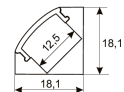

Dimensions

Product dimensions (mm)	8 x 1000 x 2,5
Packing dimensions (mm)	150 x 200 x 4
Net weight (g)	45
Gross weight (Kg)	0,095

Product

Real power (W)	5,5
Real luminous flux (Lm)	535
Luminous efficiency (Lm/W)	97,3
Beam angle (°)	120
Life time (h)	30000
IP	20
Electrical class insulation	Class 3
Photobiological risk	0 - Exempt
Operating temperature	from -20°C to 35°C
Electrical feeding	24 VDC
Energy efficiency class	A+

11.7890.0021.20 1 m length surface profile set. Includes: Anodized aluminium profile (Alu6063-T5) + PC clear diffuser + Installation clips + End caps.

Scheme

11.7890.0031.20

1 m length 45° surface profile set. Includes: Anodized aluminium profile (Alu6063-T5) + PC clear diffuser + Installation clips + End caps.

Scheme

11.7890.1011.20

1 m length recessed profile set. Includes: Recessed anodized aluminium profile (Alu6063-T5) + PC opal diffuser + Installation clips + End caps.

Scheme

11.7890.1021.20

1 m length surface profile set. Includes: Anodized aluminium profile (Alu6063-T5) + PC opal diffuser + Installation clips + End caps.