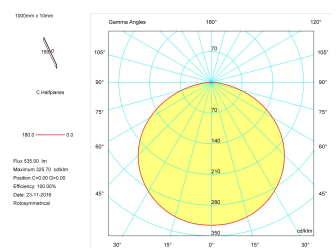

Photometry

Photometry

Accessories

11.7890.0011.20	1 m length recessed profile set. Includes: Recessed anodized aluminium profile (Alu6063-T5) + PC clear diffuser + Installation clips + End caps.

Scheme

1 m. length high efficiency adhesive flexible LED strip from the TROLL family Flexiled.

DESCRIPTION

1 m. length high efficiency adhesive flexible LED strip from the TROLL family Flexiled setting an advanced and innovative thermal balance system through passive dissipation with stable colour temperature of 6500° (cold white) optimised to be used as indoor or outdoor lighting where environmental integration was a relevant requirement such as bathrooms, kitchen furniture, shelves or retro-illumination. Designed for wall or ceiling surface mounted. Luminaire built-in a silicone protection diffuser with an angle beam of 120°. Luminaire sets a 5 W LED source with CRI higher than 85 % and a chromatic dispersion lower than 3 SMCD. Fixture has a luminous flux of 535 Lm, with an efficiency of 97,3 Lm/W and a total consumption of 5,5 W. The average life for the luminaire is 30000 h (stabilised at a minimum flux of 70 % from the original). Luminaire is fed at 220-240V; 50/60 Hz. and needs a constant power auxiliary gear.

Item code	11.7890.0586.01
Product type	IN
Category	Surface Linears
Family	Led Profile
Subfamily	Flexiled
Materials	Luminaire built in clear silicone UV protected.
Optical system	Luminaire built-in a silicone protection diffuser.
Installation instructions	Luminaire designed for wall or ceiling surface mounted.
Pictograms