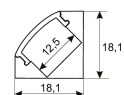

Dimensions

Product dimensions (mm)	8 x 1000 x 2,5
Packing dimensions (mm)	150 x 200 x 4
Net weight (g)	45
Gross weight (Kg)	0,095

Product

Real power (W)	5,5
Real luminous flux (Lm)	535
Luminous efficiency (Lm/W)	97,3
Beam angle (°)	120
Life time (h)	30000
IP	20
Electrical class insulation	Class 3
Photobiological risk	0 - Exempt
Operating temperature	from -20°C to 35°C
Electrical feeding	24 VDC
Energy efficiency class	A+

Scheme

11.7890.1011.20

1 m length recessed profile set. Includes: Recessed anodized aluminium profile (Alu6063-T5) + PC opal diffuser + Installation clips + End caps.

Scheme

11.7890.1021.20

1 m length surface profile set. Includes: Anodized aluminium profile (Alu6063-T5) + PC opal diffuser + Installation clips + End caps.

Scheme

11.7890.1031.20

1 m length 45° surface profile set. Includes: Anodized aluminium profile (Alu6063-T5) + PC opal diffuser + Installation clips + End caps.

Scheme

478/33

Upper fastening staples. (1 unit)