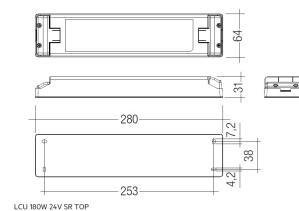

Dimensions

Product dimensions (mm)	8 x 1000 x 2,5
Packing dimensions (mm)	150 x 200 x 4
Net weight (g)	45
Gross weight (Kg)	0,095

Product

Real power (W)	5,5
Real luminous flux (Lm)	535
Luminous efficiency (Lm/W)	97,3
Beam angle (°)	120
Life time (h)	30000
IP	20
Electrical class insulation	Class 3
Photobiological risk	0 - Exempt
Operating temperature	from -20°C to 35°C
Electrical feeding	24 VDC
Energy efficiency class	A+

Profile covers. (2 units)

Scheme

48/04

With terminals up to 4 mm² section. To join 5 mm² silicone cable to 13 mm².

Picture

71/LD10024

96W Power supply driver from the Troll family Standard DriverP.

Picture

Scheme

71/LD18024

180W Power supply driver from the Troll family Standard DriverP

Picture

Scheme

71/LD3524

35W Power supply driver from the Troll family Standard DriverP.

Picture