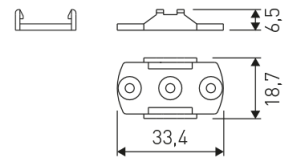

Scheme

478/C100/00

Transparent cover.

Scheme