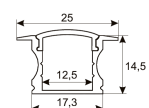

Scheme

1 m. length high efficiency adhesive flexible LED strip from the TROLL family Flexiled.

DESCRIPTION

1 m. length high efficiency adhesive flexible LED strip from the TROLL family Flexiled setting an advanced and innovative thermal balance system through passive dissipation with stable colour temperature of 6500° (cold white) optimised to be used as indoor or outdoor lighting where environmental integration was a relevant requirement such as bathrooms, kitchen furniture, shelves or retro-illumination. Designed for wall or ceiling surface mounted. Luminaire built-in a silicone protection diffuser with an angle beam of 120°. Luminaire sets a 5 W LED source with CRI higher than 85 % and a chromatic dispersion lower than 3 SMCD. Fixture has a luminous flux of 535 Lm, with an efficiency of 97,3 Lm/W and a total consumption of 5,5 W. The average life for the luminaire is 30000 h (stabilised at a minimum flux of 70 % from the original). Luminaire is fed at 220-240V; 50/60 Hz. and needs a constant power auxiliary gear.

Item code	11.7890.0586.01
Product type	IN
Category	Surface Linears
Family	Led Profile
Subfamily	Flexiled
Materials	Luminaire built in clear silicone UV protected.
Optical system	Luminaire built-in a silicone protection diffuser.
Installation instructions	Luminaire designed for wall or ceiling surface mounted.
Pictograms