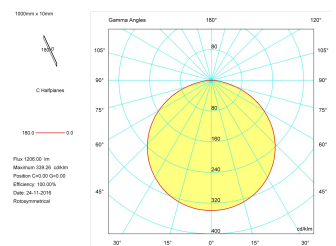

Photometry

Photometry

Accessories

11.7890.0011.20	1 m length recessed profile set. Includes: Recessed anodized aluminium profile (Alu6063-T5) + PC clear diffuser + Installation clips + End caps.

Scheme

1 m. length high efficiency adhesive flexible LED strip from the TROLL family Flexiled.

DESCRIPTION

1 m. length high efficiency adhesive flexible LED strip from the TROLL family Flexiled setting an advanced and innovative thermal balance system through passive dissipation with stable colour temperature of 3000° K (warm white) optimised to be used as indoor or outdoor lighting where environmental integration was a relevant requirement such as bathrooms, kitchen furniture, shelves or retro-illumination. Designed for wall or ceiling surface mounted. Luminaire built-in a silicone protection diffuser with an angle beam of 120°. Luminaire sets a 12 W LED source with CRI higher than 85 % and a chromatic dispersion lower than 3 SMCD. Fixture has a luminous flux of 1206 Lm, with an efficiency of 91,4 Lm/W and a total consumption of 13,2 W. The average life for the luminaire is 30000 h (stabilised at a minimum flux of 70 % from the original). Luminaire is fed at 220-240V; 50/60 Hz. and needs a constant power auxiliary gear.

Item code	11.7890.1283.01
Product type	IN
Category	Surface Linears
Family	Led Profile
Subfamily	Flexiled
Materials	Luminaire built in clear silicone UV protected.
Optical system	Luminaire built-in a silicone protection diffuser.
Installation instructions	Luminaire designed for wall or ceiling surface mounted.
Pictograms