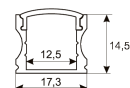

Dimensions

Product dimensions (mm)	8 x 1000 x 2,5
Packing dimensions (mm)	150 x 200 x 4
Net weight (g)	45
Gross weight (Kg)	0,095

Product

Real power (W)	13,2
Real luminous flux (Lm)	1206
Luminous efficiency (Lm/W)	91,4
Beam angle (°)	120
Life time (h)	30000
IP	20
Electrical class insulation	Class 3
Photobiological risk	0 - Exempt
Operating temperature	from -20°C to 35°C
Electrical feeding	24 VDC
Energy efficiency class	A+

Scheme

11.7890.1011.20

1 m length recessed profile set. Includes: Recessed anodized aluminium profile (Alu6063-T5) + PC opal diffuser + Installation clips + End caps.

Scheme

11.7890.1021.20

1 m length surface profile set. Includes: Anodized aluminium profile (Alu6063-T5) + PC opal diffuser + Installation clips + End caps.

Scheme

11.7890.1031.20

1 m length 45° surface profile set. Includes: Anodized aluminium profile (Alu6063-T5) + PC opal diffuser + Installation clips + End caps.

Scheme

478/33

Upper fastening staples. (1 unit)