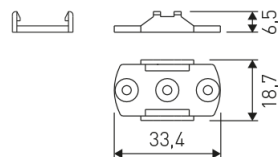

Scheme

478/C100/00

Transparent cover.

Scheme