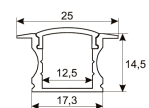

Scheme

1 m. length high efficiency adhesive flexible LED strip from the TROLL family Flexiled.

DESCRIPTION

1 m. length high efficiency adhesive flexible LED strip from the TROLL family Flexiled setting an advanced and innovative thermal balance system through passive dissipation with stable colour temperature of 3000° K (warm white) optimised to be used as indoor or outdoor lighting where environmental integration was a relevant requirement such as bathrooms, kitchen furniture, shelves or retro-illumination. Designed for wall or ceiling surface mounted. Luminaire built-in a silicone protection diffuser with an angle beam of 120°. Luminaire sets a 12 W LED source with CRI higher than 85 % and a chromatic dispersion lower than 3 SMCD. Fixture has a luminous flux of 1206 Lm, with an efficiency of 91,4 Lm/W and a total consumption of 13,2 W. The average life for the luminaire is 30000 h (stabilised at a minimum flux of 70 % from the original). Luminaire is fed at 220-240V; 50/60 Hz. and needs a constant power auxiliary gear.

Item code	11.7890.1283.01
Product type	IN
Category	Surface Linears
Family	Led Profile
Subfamily	Flexiled
Materials	Luminaire built in clear silicone UV protected.
Optical system	Luminaire built-in a silicone protection diffuser.
Installation instructions	Luminaire designed for wall or ceiling surface mounted.
Pictograms