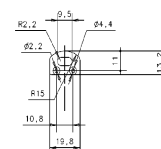

Dimensions

Product dimensions (mm)	8 x 1000 x 2,5
Packing dimensions (mm)	150 x 200 x 4
Net weight (g)	45
Gross weight (Kg)	0,095

Product

Real power (W)	13,2
Real luminous flux (Lm)	1206
Luminous efficiency (Lm/W)	91,4
Beam angle (°)	120
Life time (h)	30000
IP	20
Electrical class insulation	Class 3
Photobiological risk	0 - Exempt
Operating temperature	from -20°C to 35°C
Electrical feeding	24 VDC
Energy efficiency class	A+

Scheme

478/C100/00

Transparent cover.

Scheme

478/P100/21

Aluminium profile.

Scheme

478/T/21

Profile covers. (2 units)

Scheme

48/04

With terminals up to 4 mm² section. To join 5 mm² silicone cable to 13 mm².

Picture

71/LD10024

96W Power supply driver from the Troll family Standard DriverP.

Picture