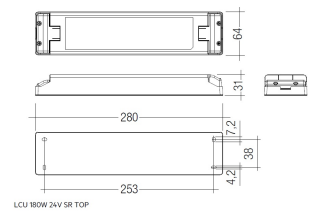

Dimensions

Product dimensions (mm)	8 x 1000 x 2,5
Packing dimensions (mm)	150 x 200 x 4
Net weight (g)	45
Gross weight (Kg)	0,095

Product

Real power (W)	13,2
Real luminous flux (Lm)	1206
Luminous efficiency (Lm/W)	91,4
Beam angle (°)	120
Life time (h)	30000
IP	20
Electrical class insulation	Class 3
Photobiological risk	0 - Exempt
Operating temperature	from -20°C to 35°C
Electrical feeding	24 VDC
Energy efficiency class	A+

Profile covers. (2 units)

Scheme

48/04

With terminals up to 4 mm² section. To join 5 mm² silicone cable to 13 mm².

Picture

71/LD10024

96W Power supply driver from the Troll family Standard DriverP.

Picture

Scheme

71/LD18024

180W Power supply driver from the Troll family Standard DriverP

Picture

Scheme

71/LD3524

35W Power supply driver from the Troll family Standard DriverP.

Picture