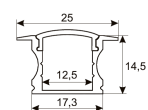

Dimensions	
Product dimensions (mm)	8 x 2000 x 2,5
Packing dimensions (mm)	150 x 200 x 4
Net weight (g)	90
Gross weight (Kg)	0,14

Product	
Real power (W)	13,2
Real luminous flux (Lm)	1206
Luminous efficiency (Lm/W)	91,4
Beam angle (°)	120
Life time (h)	30000
IP	20
Electrical class insulation	Class 3
Photobiological risk	0 - Exempt
Operating temperature	from -20°C to 35°C
Electrical feeding	24 VDC
Energy efficiency class	A+

Photometry	
Photometry	

Accessories	
11.7890.0012.20	2 m length recessed profile set. Includes: Anodized aluminium profile (Alu6063-T5) + PC clear diffuser + Installation clips + End caps

Scheme

11.7890.0022.20 2 m length surface profile set. Includes: Anodized aluminium profile (Alu6063-T5) + PC clear diffuser + Installation clips + End caps.