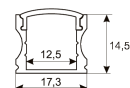

Dimensions	
Product dimensions (mm)	8 x 2000 x 2,5
Packing dimensions (mm)	150 x 200 x 4
Net weight (g)	90
Gross weight (Kg)	0,14

Product	
Real power (W)	13,2
Real luminous flux (Lm)	1206
Luminous efficiency (Lm/W)	91,4
Beam angle (°)	120
Life time (h)	30000
IP	20
Electrical class insulation	Class 3
Photobiological risk	0 - Exempt
Operating temperature	from -20°C to 35°C
Electrical feeding	24 VDC
Energy efficiency class	A+

Photometry	
Photometry	

Accessories	
11.7890.0012.20	2 m length recessed profile set. Includes: Anodized aluminium profile (Alu6063-T5) + PC clear diffuser + Installation clips + End caps

Scheme

11.7890.0022.20 2 m length surface profile set. Includes: Anodized aluminium profile (Alu6063-T5) + PC clear diffuser + Installation clips + End caps.

Scheme

11.7890.0032.20

2 m length 45° surface profile set. Includes: Anodized aluminium profile (Alu6063-T5) + PC clear diffuser + Installation clips + End caps.

Scheme

11.7890.1012.20

2 m length recessed profile set. Includes: Anodized aluminium profile (Alu6063-T5) + PC opal diffuser + Installation clips + End caps

Scheme

11.7890.1022.20

2 m length surface profile set. Includes: Anodized aluminium profile (Alu6063-T5) + PC opal diffuser + Installation clips + End caps.

Scheme

11.7890.1032.20

2 m length 45° surface profile set. Includes: Anodized aluminium profile (Alu6063-T5) + PC opal diffuser + Installation clips + End caps.