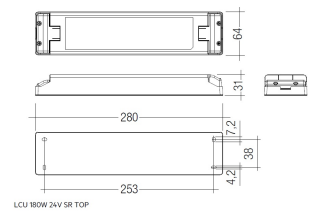

Dimensions	
Product dimensions (mm)	8 x 2000 x 2,5
Packing dimensions (mm)	150 x 200 x 4
Net weight (g)	90
Gross weight (Kg)	0,14

Product	
Real power (W)	13,2
Real luminous flux (Lm)	1206
Luminous efficiency (Lm/W)	91,4
Beam angle (°)	120
Life time (h)	30000
IP	20
Electrical class insulation	Class 3
Photobiological risk	0 - Exempt
Operating temperature	from -20°C to 35°C
Electrical feeding	24 VDC
Energy efficiency class	A+

Aluminium profile.

Scheme

478/T/21

Profile covers. (2 units)

Scheme

48/04

With terminals up to 4 mm² section. To join 5 mm² silicone cable to 13 mm².

Picture

71/LD10024

96W Power supply driver from the Troll family Standard DriverP.

Picture

Scheme

71/LD18024

180W Power supply driver from the Troll family Standard DriverP

Picture

Scheme