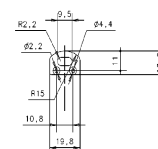

Dimensions	
Product dimensions (mm)	8 x 2000 x 2,5
Packing dimensions (mm)	150 x 200 x 4
Net weight (g)	90
Gross weight (Kg)	0,14

Product	
Real power (W)	13,2
Real luminous flux (Lm)	1206
Luminous efficiency (Lm/W)	91,4
Beam angle (°)	120
Life time (h)	30000
IP	20
Electrical class insulation	Class 3
Photobiological risk	0 - Exempt
Operating temperature	from -20°C to 35°C
Electrical feeding	24 VDC
Energy efficiency class	A+

Aluminium profile.

Scheme

478/T/21

Profile covers. (2 units)

Scheme

48/04

With terminals up to 4 mm² section. To join 5 mm² silicone cable to 13 mm².

Picture