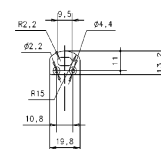

Dimensions	
Product dimensions (mm)	8 x 2000 x 2,5
Packing dimensions (mm)	150 x 200 x 4
Net weight (g)	90
Gross weight (Kg)	0,14

Product	
Real power (W)	13,2
Real luminous flux (Lm)	1206
Luminous efficiency (Lm/W)	91,4
Beam angle (°)	120
Life time (h)	30000
IP	20
Electrical class insulation	Class 3
Photobiological risk	0 - Exempt
Operating temperature	from -20°C to 35°C
Electrical feeding	24 VDC
Energy efficiency class	A+

Aluminium profile.

Scheme

478/T/21

Profile covers. (2 units)

Scheme

48/04

With terminals up to 4 mm² section. To join 5 mm² silicone cable to 13 mm².

Picture