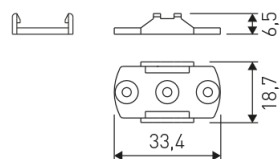

Scheme

478/C200/00

Transparent cover.

Scheme