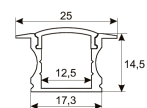

Dimensions	
Product dimensions (mm)	8 x 2000 x 2,5
Packing dimensions (mm)	150 x 200 x 4
Net weight (g)	90
Gross weight (Kg)	0,14

Product	
Real power (W)	13,2
Real luminous flux (Lm)	1206
Luminous efficiency (Lm/W)	91,4
Beam angle (°)	120
Life time (h)	30000
IP	20
Electrical class insulation	Class 3
Photobiological risk	0 - Exempt
Operating temperature	from -20°C to 35°C
Electrical feeding	24 VDC
Energy efficiency class	A+

Photometry	
Photometry	

Accessories	
11.7890.0012.20	2 m length recessed profile set. Includes: Anodized aluminium profile (Alu6063-T5) + PC clear diffuser + Installation clips + End caps

Scheme

11.7890.0022.20 2 m length surface profile set. Includes: Anodized aluminium profile (Alu6063-T5) + PC clear diffuser + Installation clips + End caps.