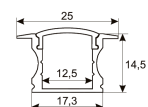

Dimensions	
Product dimensions (mm)	8 x 2000 x 2,5
Packing dimensions (mm)	150 x 200 x 4
Net weight (g)	90
Gross weight (Kg)	0,14

Product	
Real power (W)	13,2
Real luminous flux (Lm)	1206
Luminous efficiency (Lm/W)	91,4
Beam angle (°)	120
Life time (h)	30000
IP	20
Electrical class insulation	Class 3
Photobiological risk	0 - Exempt
Operating temperature	from -20°C to 35°C
Electrical feeding	24 VDC
Energy efficiency class	A+

Photometry	
Photometry	

Accessories	
11.7890.0012.20	2 m length recessed profile set. Includes: Anodized aluminium profile (Alu6063-T5) + PC clear diffuser + Installation clips + End caps

Scheme

11.7890.0022.20 2 m length surface profile set. Includes: Anodized aluminium profile (Alu6063-T5) + PC clear diffuser + Installation clips + End caps.

Scheme

11.7890.0032.20

2 m length 45° surface profile set. Includes: Anodized aluminium profile (Alu6063-T5) + PC clear diffuser + Installation clips + End caps.

Scheme

11.7890.1012.20

2 m length recessed profile set. Includes: Anodized aluminium profile (Alu6063-T5) + PC opal diffuser + Installation clips + End caps

Scheme

11.7890.1022.20

2 m length surface profile set. Includes: Anodized aluminium profile (Alu6063-T5) + PC opal diffuser + Installation clips + End caps.

Scheme

11.7890.1032.20

2 m length 45° surface profile set. Includes: Anodized aluminium profile (Alu6063-T5) + PC opal diffuser + Installation clips + End caps.