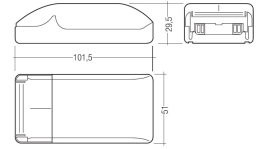

Picture

Scheme

73/DLP

Light dimming controller 12-24V. On/Off
Push, Dali, 0-10V, 1-10V. (Master)

Picture

73/DLS

Light dimming controller 12-24V. On/Off
Push, Dali, 0-10V, 1-10V. (Slave)

Picture