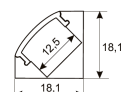

Dimensions	
Product dimensions (mm)	8 x 2000 x 2,5
Packing dimensions (mm)	150 x 200 x 4
Net weight (g)	90
Gross weight (Kg)	0,14

Product	
Real power (W)	13,2
Real luminous flux (Lm)	1206
Luminous efficiency (Lm/W)	91,4
Beam angle (°)	120
Life time (h)	30000
IP	20
Electrical class insulation	Class 3
Photobiological risk	0 - Exempt
Operating temperature	from -20°C to 35°C
Electrical feeding	24 VDC
Energy efficiency class	A+

Scheme

11.7890.1022.20

2 m length surface profile set. Includes: Anodized aluminium profile (Alu6063-T5) + PC opal diffuser + Installation clips + End caps.

Scheme

11.7890.1032.20

2 m length 45° surface profile set. Includes: Anodized aluminium profile (Alu6063-T5) + PC opal diffuser + Installation clips + End caps.

Scheme

478/33

Upper fastening staples. (1 unit)

Scheme

478/C200/00

Transparent cover.

Scheme

478/P200/21

Aluminium profile.

Scheme

478/T/21

Profile covers. (2 units)

Scheme

48/04

With terminals up to 4 mm² section. To join 5 mm² silicone cable to 13 mm².

Picture