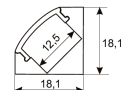

Dimensions	
Product dimensions (mm)	8 x 2000 x 2,5
Packing dimensions (mm)	150 x 200 x 4
Net weight (g)	90
Gross weight (Kg)	0,14

Product	
Real power (W)	13,2
Real luminous flux (Lm)	1206
Luminous efficiency (Lm/W)	91,4
Beam angle (°)	120
Life time (h)	30000
IP	20
Electrical class insulation	Class 3
Photobiological risk	0 - Exempt
Operating temperature	from -20°C to 35°C
Electrical feeding	24 VDC
Energy efficiency class	A+

Photometry	
Photometry	

Accessories	
11.7890.0012.20	2 m length recessed profile set. Includes: Anodized aluminium profile (Alu6063-T5) + PC clear diffuser + Installation clips + End caps

Scheme

11.7890.0022.20 2 m length surface profile set. Includes: Anodized aluminium profile (Alu6063-T5) + PC clear diffuser + Installation clips + End caps.

Scheme

11.7890.0032.20

2 m length 45° surface profile set. Includes: Anodized aluminium profile (Alu6063-T5) + PC clear diffuser + Installation clips + End caps.

Scheme

11.7890.1012.20

2 m length recessed profile set. Includes: Anodized aluminium profile (Alu6063-T5) + PC opal diffuser + Installation clips + End caps