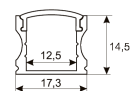

Dimensions	
Product dimensions (mm)	8 x 2000 x 2,5
Packing dimensions (mm)	150 x 200 x 4
Net weight (g)	90
Gross weight (Kg)	0,14

Product	
Real power (W)	13,2
Real luminous flux (Lm)	1206
Luminous efficiency (Lm/W)	91,4
Beam angle (°)	120
Life time (h)	30000
IP	20
Electrical class insulation	Class 3
Photobiological risk	0 - Exempt
Operating temperature	from -20°C to 35°C
Electrical feeding	24 VDC
Energy efficiency class	A+

Photometry	
Photometry	

Accessories	
11.7890.0012.20	2 m length recessed profile set. Includes: Anodized aluminium profile (Alu6063-T5) + PC clear diffuser + Installation clips + End caps

Scheme

11.7890.0022.20 2 m length surface profile set. Includes: Anodized aluminium profile (Alu6063-T5) + PC clear diffuser + Installation clips + End caps.

Scheme

11.7890.0032.20

2 m length 45° surface profile set. Includes: Anodized aluminium profile (Alu6063-T5) + PC clear diffuser + Installation clips + End caps.

Scheme

11.7890.1012.20

2 m length recessed profile set. Includes: Anodized aluminium profile (Alu6063-T5) + PC opal diffuser + Installation clips + End caps