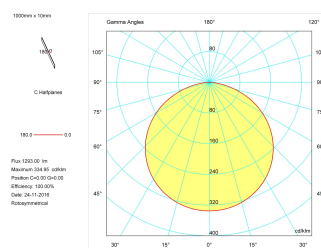

Photometry

Photometry

Accessories

11.7890.0011.20	1 m length recessed profile set. Includes: Recessed anodized aluminium profile (Alu6063-T5) + PC clear diffuser + Installation clips + End caps.

Scheme

1 m. length high efficiency adhesive flexible LED strip from the TROLL family Flexiled.

DESCRIPTION

1 m. length high efficiency adhesive flexible LED strip from the TROLL family Flexiled setting an advanced and innovative thermal balance system through passive dissipation with stable colour temperature of 4000° K (neutral white) optimised to be used as indoor or outdoor lighting where environmental integration was a relevant requirement such as bathrooms, kitchen furniture, shelves or retro-illumination. Designed for wall or ceiling surface mounted. Luminaire built-in a silicone protection diffuser with an angle beam of 120°. Luminaire sets a 12 W LED source with CRI higher than 85 % and a chromatic dispersion lower than 3 SMCD. Fixture has a luminous flux of 1293 Lm, with an efficiency of 98 Lm/W and a total consumption of 13,2 W. The average life for the luminaire is 30000 h (stabilised at a minimum flux of 70 % from the original). Luminaire is fed at 220-240V; 50/60 Hz. and needs a constant power auxiliary gear.

Item code	11.7890.1284.01
Product type	IN
Category	Surface Linears
Family	Led Profile
Subfamily	Flexiled
Materials	Luminaire built in clear silicone UV protected.
Optical system	Luminaire built-in a silicone protection diffuser.
Installation instructions	Luminaire designed for wall or ceiling surface mounted.
Pictograms