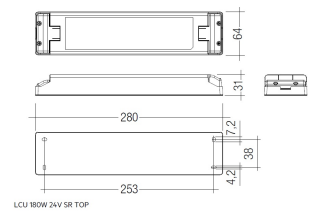

Dimensions

Product dimensions (mm)	8 x 1000 x 2,5
Packing dimensions (mm)	150 x 200 x 4
Net weight (g)	45
Gross weight (Kg)	0,095

Product

Real power (W)	13,2
Real luminous flux (Lm)	1293
Luminous efficiency (Lm/W)	98
Beam angle (°)	120
Life time (h)	30000
IP	20
Electrical class insulation	Class 3
Photobiological risk	0 - Exempt
Operating temperature	from -20°C to 35°C
Electrical feeding	24 VDC
Energy efficiency class	A+

Profile covers. (2 units)

Scheme

48/04

With terminals up to 4 mm² section. To join 5 mm² silicone cable to 13 mm².

Picture

71/LD10024

96W Power supply driver from the Troll family Standard DriverP.

Picture

Scheme

71/LD18024

180W Power supply driver from the Troll family Standard DriverP

Picture

Scheme

71/LD3524

35W Power supply driver from the Troll family Standard DriverP.

Picture