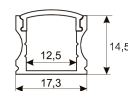

11.7890.0021.20 1 m length surface profile set. Includes: Anodized aluminium profile (Alu6063-T5) + PC clear diffuser + Installation clips + End caps.

Scheme

11.7890.0031.20

1 m length 45° surface profile set. Includes: Anodized aluminium profile (Alu6063-T5) + PC clear diffuser + Installation clips + End caps.

Scheme