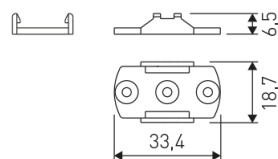

Scheme

478/C100/00

Transparent cover.

Scheme