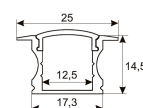

Scheme

1 m. length high efficiency adhesive flexible LED strip from the TROLL family Flexiled.

DESCRIPTION

1 m. length high efficiency adhesive flexible LED strip from the TROLL family Flexiled setting an advanced and innovative thermal balance system through passive dissipation with stable colour temperature of 4000° K (neutral white) optimised to be used as indoor or outdoor lighting where environmental integration was a relevant requirement such as bathrooms, kitchen furniture, shelves or retro-illumination. Designed for wall or ceiling surface mounted. Luminaire built-in a silicone protection diffuser with an angle beam of 120°. Luminaire sets a 12 W LED source with CRI higher than 85 % and a chromatic dispersion lower than 3 SMCD. Fixture has a luminous flux of 1293 Lm, with an efficiency of 98 Lm/W and a total consumption of 13,2 W. The average life for the luminaire is 30000 h (stabilised at a minimum flux of 70 % from the original). Luminaire is fed at 220-240V; 50/60 Hz. and needs a constant power auxiliary gear.

Item code	11.7890.1284.01
Product type	IN
Category	Surface Linears
Family	Led Profile
Subfamily	Flexiled
Materials	Luminaire built in clear silicone UV protected.
Optical system	Luminaire built-in a silicone protection diffuser.
Installation instructions	Luminaire designed for wall or ceiling surface mounted.
Pictograms