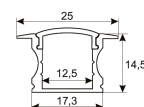

Dimensions

Product dimensions (mm)	8 x 1000 x 2,5
Packing dimensions (mm)	150 x 200 x 4
Net weight (g)	45
Gross weight (Kg)	0,095

Product

Real power (W)	13,2
Real luminous flux (Lm)	1293
Luminous efficiency (Lm/W)	98
Beam angle (°)	120
Life time (h)	30000
IP	20
Electrical class insulation	Class 3
Photobiological risk	0 - Exempt
Operating temperature	from -20°C to 35°C
Electrical feeding	24 VDC
Energy efficiency class	A+

11.7890.0021.20 1 m length surface profile set. Includes: Anodized aluminium profile (Alu6063-T5) + PC clear diffuser + Installation clips + End caps.

Scheme

11.7890.0031.20

1 m length 45° surface profile set. Includes: Anodized aluminium profile (Alu6063-T5) + PC clear diffuser + Installation clips + End caps.

Scheme

11.7890.1011.20

1 m length recessed profile set. Includes: Recessed anodized aluminium profile (Alu6063-T5) + PC opal diffuser + Installation clips + End caps.

Scheme

11.7890.1021.20

1 m length surface profile set. Includes: Anodized aluminium profile (Alu6063-T5) + PC opal diffuser + Installation clips + End caps.