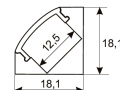

Dimensions

Product dimensions (mm)	8 x 1000 x 2,5
Packing dimensions (mm)	150 x 200 x 4
Net weight (g)	45
Gross weight (Kg)	0,095

Product

Real power (W)	13,2
Real luminous flux (Lm)	1293
Luminous efficiency (Lm/W)	98
Beam angle (°)	120
Life time (h)	30000
IP	20
Electrical class insulation	Class 3
Photobiological risk	0 - Exempt
Operating temperature	from -20°C to 35°C
Electrical feeding	24 VDC
Energy efficiency class	A+

11.7890.0021.20 1 m length surface profile set. Includes: Anodized aluminium profile (Alu6063-T5) + PC clear diffuser + Installation clips + End caps.

Scheme

11.7890.0031.20

1 m length 45° surface profile set. Includes: Anodized aluminium profile (Alu6063-T5) + PC clear diffuser + Installation clips + End caps.

Scheme

11.7890.1011.20

1 m length recessed profile set. Includes: Recessed anodized aluminium profile (Alu6063-T5) + PC opal diffuser + Installation clips + End caps.

Scheme

11.7890.1021.20

1 m length surface profile set. Includes: Anodized aluminium profile (Alu6063-T5) + PC opal diffuser + Installation clips + End caps.