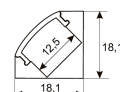

Dimensions

Product dimensions (mm)	8 x 1000 x 2,5
Packing dimensions (mm)	150 x 200 x 4
Net weight (g)	45
Gross weight (Kg)	0,095

Product

Real power (W)	13,2
Real luminous flux (Lm)	1293
Luminous efficiency (Lm/W)	98
Beam angle (°)	120
Life time (h)	30000
IP	20
Electrical class insulation	Class 3
Photobiological risk	0 - Exempt
Operating temperature	from -20°C to 35°C
Electrical feeding	24 VDC
Energy efficiency class	A+

Scheme

11.7890.1011.20

1 m length recessed profile set. Includes: Recessed anodized aluminium profile (Alu6063-T5) + PC opal diffuser + Installation clips + End caps.

Scheme

11.7890.1021.20

1 m length surface profile set. Includes: Anodized aluminium profile (Alu6063-T5) + PC opal diffuser + Installation clips + End caps.

Scheme

11.7890.1031.20

1 m length 45° surface profile set. Includes: Anodized aluminium profile (Alu6063-T5) + PC opal diffuser + Installation clips + End caps.

Scheme

478/33

Upper fastening staples. (1 unit)