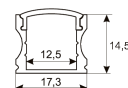

Dimensions

Product dimensions (mm)	8 x 1000 x 2,5
Packing dimensions (mm)	150 x 200 x 4
Net weight (g)	45
Gross weight (Kg)	0,095

Product

Real power (W)	13,2
Real luminous flux (Lm)	1293
Luminous efficiency (Lm/W)	98
Beam angle (°)	120
Life time (h)	30000
IP	20
Electrical class insulation	Class 3
Photobiological risk	0 - Exempt
Operating temperature	from -20°C to 35°C
Electrical feeding	24 VDC
Energy efficiency class	A+

Scheme

11.7890.1011.20

1 m length recessed profile set. Includes: Recessed anodized aluminium profile (Alu6063-T5) + PC opal diffuser + Installation clips + End caps.

Scheme

11.7890.1021.20

1 m length surface profile set. Includes: Anodized aluminium profile (Alu6063-T5) + PC opal diffuser + Installation clips + End caps.

Scheme

11.7890.1031.20

1 m length 45° surface profile set. Includes: Anodized aluminium profile (Alu6063-T5) + PC opal diffuser + Installation clips + End caps.

Scheme

478/33

Upper fastening staples. (1 unit)