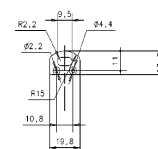

Dimensions

Product dimensions (mm)	8 x 1000 x 2,5
Packing dimensions (mm)	150 x 200 x 4
Net weight (g)	45
Gross weight (Kg)	0,095

Product

Real power (W)	13,2
Real luminous flux (Lm)	1293
Luminous efficiency (Lm/W)	98
Beam angle (°)	120
Life time (h)	30000
IP	20
Electrical class insulation	Class 3
Photobiological risk	0 - Exempt
Operating temperature	from -20°C to 35°C
Electrical feeding	24 VDC
Energy efficiency class	A+

Scheme

478/C100/00

Transparent cover.

Scheme

478/P100/21

Aluminium profile.

Scheme

478/T/21

Profile covers. (2 units)

Scheme

48/04

With terminals up to 4 mm² section. To join 5 mm² silicone cable to 13 mm².

Picture

71/LD10024

96W Power supply driver from the Troll family Standard DriverP.

Picture