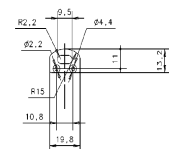

Dimensions

Product dimensions (mm)	8 x 2000 x 2,5
Packing dimensions (mm)	150 x 200 x 4
Net weight (g)	90
Gross weight (Kg)	0,14

Product

Real power (W)	13,2
Real luminous flux (Lm)	1293
Luminous efficiency (Lm/W)	98
Beam angle (°)	120
Life time (h)	30000
IP	20
Electrical class insulation	Class 3
Photobiological risk	0 - Exempt
Operating temperature	from -20°C to 35°C
Electrical feeding	24 VDC
Energy efficiency class	A+

Scheme

478/C200/00

Transparent cover.

Scheme

478/P200/21

Aluminium profile.

Scheme

478/T/21

Profile covers. (2 units)

Scheme

48/04

With terminals up to 4 mm² section. To join 5 mm² silicone cable to 13 mm².

Picture

71/LD10024

96W Power supply driver from the Troll family Standard DriverP.

Picture