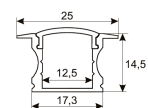

Scheme

2 m. length high efficiency adhesive flexible LED strip from the TROLL family Flexiled.

DESCRIPTION

2 m. length high efficiency adhesive flexible LED strip from the TROLL family Flexiled setting an advanced and innovative thermal balance system through passive dissipation with stable colour temperature of 4000° K (neutral white) optimised to be used as indoor or outdoor lighting where environmental integration was a relevant requirement such as bathrooms, kitchen furniture, shelves or retro-illumination. Designed for wall or ceiling surface mounted. Luminaire built-in a silicone protection diffuser with an angle beam of 120°. Luminaire sets a 12 W LED source with CRI higher than 85 % and a chromatic dispersion lower than 3 SMCD. Fixture has a luminous flux of 1293 Lm, with an efficiency of 98 Lm/W and a total consumption of 13,2 W. The average life for the luminaire is 30000 h (stabilised at a minimum flux of 70 % from the original). Luminaire is fed at 220-240V; 50/60 Hz. and needs a constant power auxiliary gear.

Item code	11.7890.1284.02
Product type	IN
Category	Surface Linears
Family	Led Profile
Subfamily	Flexiled
Materials	Luminaire built in clear silicone UV protected.
Optical system	Luminaire built-in a silicone protection diffuser.
Installation instructions	Luminaire designed for wall or ceiling surface mounted.
Pictograms