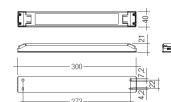

Scheme

71/LD6024

60W Power supply driver from the Troll family Standard DriverP.