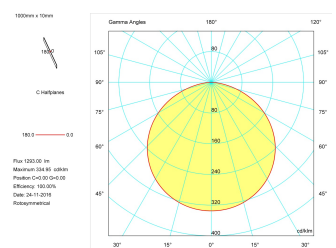

Photometry

Photometry

Accessories

11.7890.0012.20	2 m length recessed profile set. Includes: Anodized aluminium profile (Alu6063-T5) + PC clear diffuser + Installation clips + End caps

Scheme

2 m. length high efficiency adhesive flexible LED strip from the TROLL family Flexiled.

DESCRIPTION

2 m. length high efficiency adhesive flexible LED strip from the TROLL family Flexiled setting an advanced and innovative thermal balance system through passive dissipation with stable colour temperature of 4000° K (neutral white) optimised to be used as indoor or outdoor lighting where environmental integration was a relevant requirement such as bathrooms, kitchen furniture, shelves or retro-illumination. Designed for wall or ceiling surface mounted. Luminaire built-in a silicone protection diffuser with an angle beam of 120°. Luminaire sets a 12 W LED source with CRI higher than 85 % and a chromatic dispersion lower than 3 SMCD. Fixture has a luminous flux of 1293 Lm, with an efficiency of 98 Lm/W and a total consumption of 13,2 W. The average life for the luminaire is 30000 h (stabilised at a minimum flux of 70 % from the original). Luminaire is fed at 220-240V; 50/60 Hz. and needs a constant power auxiliary gear.

Item code	11.7890.1284.02
Product type	IN
Category	Surface Linears
Family	Led Profile
Subfamily	Flexiled
Materials	Luminaire built in clear silicone UV protected.
Optical system	Luminaire built-in a silicone protection diffuser.
Installation instructions	Luminaire designed for wall or ceiling surface mounted.
Pictograms