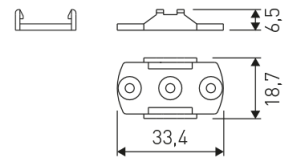

Scheme

478/C200/00

Transparent cover.

Scheme