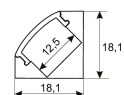

Dimensions

Product dimensions (mm)	8 x 2000 x 2,5
Packing dimensions (mm)	150 x 200 x 4
Net weight (g)	90
Gross weight (Kg)	0,14

Product

Real power (W)	13,2
Real luminous flux (Lm)	1293
Luminous efficiency (Lm/W)	98
Beam angle (°)	120
Life time (h)	30000
IP	20
Electrical class insulation	Class 3
Photobiological risk	0 - Exempt
Operating temperature	from -20°C to 35°C
Electrical feeding	24 VDC
Energy efficiency class	A+

11.7890.0022.20 2 m length surface profile set. Includes: Anodized aluminium profile (Alu6063-T5) + PC clear diffuser + Installation clips + End caps.

Scheme

11.7890.0032.20

2 m length 45° surface profile set. Includes: Anodized aluminium profile (Alu6063-T5) + PC clear diffuser + Installation clips + End caps.

Scheme

11.7890.1012.20

2 m length recessed profile set. Includes: Anodized aluminium profile (Alu6063-T5) + PC opal diffuser + Installation clips + End caps

Scheme

11.7890.1022.20

2 m length surface profile set. Includes: Anodized aluminium profile (Alu6063-T5) + PC opal diffuser + Installation clips + End caps.

Scheme

11.7890.1032.20

2 m length 45° surface profile set. Includes: Anodized aluminium profile (Alu6063-T5) + PC opal diffuser + Installation clips + End caps.

Scheme

478/33

Upper fastening staples. (1 unit)