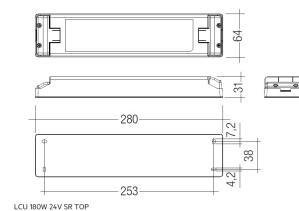

Dimensions

Product dimensions (mm)	8 x 2000 x 2,5
Packing dimensions (mm)	150 x 200 x 4
Net weight (g)	90
Gross weight (Kg)	0,14

Product

Real power (W)	13,2
Real luminous flux (Lm)	1293
Luminous efficiency (Lm/W)	98
Beam angle (°)	120
Life time (h)	30000
IP	20
Electrical class insulation	Class 3
Photobiological risk	0 - Exempt
Operating temperature	from -20°C to 35°C
Electrical feeding	24 VDC
Energy efficiency class	A+

Profile covers. (2 units)

Scheme

48/04

With terminals up to 4 mm² section. To join 5 mm² silicone cable to 13 mm².

Picture

71/LD10024

96W Power supply driver from the Troll family Standard DriverP.

Picture

Scheme

71/LD18024

180W Power supply driver from the Troll family Standard DriverP

Picture

Scheme

71/LD3524

35W Power supply driver from the Troll family Standard DriverP.

Picture