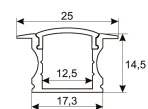

Dimensions	
Product dimensions (mm)	8 x 2000 x 2,5
Packing dimensions (mm)	150 x 200 x 4
Net weight (g)	90
Gross weight (Kg)	0,14

Product	
Real power (W)	13,2
Real luminous flux (Lm)	1286
Luminous efficiency (Lm/W)	97,4
Beam angle (°)	120
Life time (h)	30000
IP	20
Electrical class insulation	Class 3
Photobiological risk	0 - Exempt
Operating temperature	from -20°C to 35°C
Electrical feeding	24 VDC
Energy efficiency class	A+

Photometry	
Photometry	

Accessories	
11.7890.0012.20	2 m length recessed profile set. Includes: Anodized aluminium profile (Alu6063-T5) + PC clear diffuser + Installation clips + End caps

Scheme	

11.7890.0022.20 2 m length surface profile set. Includes: Anodized aluminium profile (Alu6063-T5) + PC clear diffuser + Installation clips + End caps.

Scheme

11.7890.0032.20

2 m length 45° surface profile set. Includes: Anodized aluminium profile (Alu6063-T5) + PC clear diffuser + Installation clips + End caps.

Scheme

11.7890.1012.20

2 m length recessed profile set. Includes: Anodized aluminium profile (Alu6063-T5) + PC opal diffuser + Installation clips + End caps

Scheme

11.7890.1022.20

2 m length surface profile set. Includes: Anodized aluminium profile (Alu6063-T5) + PC opal diffuser + Installation clips + End caps.

Scheme

11.7890.1032.20

2 m length 45° surface profile set. Includes: Anodized aluminium profile (Alu6063-T5) + PC opal diffuser + Installation clips + End caps.