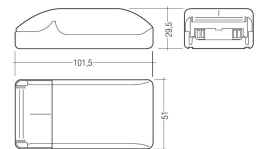

Scheme

71/LD6024

60W Power supply driver from the Troll family Standard DriverP.

Picture

Scheme

73/DLP

Light dimming controller 12-24V. On/Off Push, Dali, 0-10V, 1-10V. (Master)

Picture

73/DLS

Light dimming controller 12-24V. On/Off Push, Dali, 0-10V, 1-10V. (Slave)

Picture