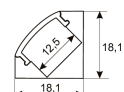

Dimensions	
Product dimensions (mm)	8 x 2000 x 2,5
Packing dimensions (mm)	150 x 200 x 4
Net weight (g)	90
Gross weight (Kg)	0,14

Product	
Real power (W)	13,2
Real luminous flux (Lm)	1286
Luminous efficiency (Lm/W)	97,4
Beam angle (°)	120
Life time (h)	30000
IP	20
Electrical class insulation	Class 3
Photobiological risk	0 - Exempt
Operating temperature	from -20°C to 35°C
Electrical feeding	24 VDC
Energy efficiency class	A+

Scheme

11.7890.1022.20

2 m length surface profile set. Includes: Anodized aluminium profile (Alu6063-T5) + PC opal diffuser + Installation clips + End caps.

Scheme

11.7890.1032.20

2 m length 45° surface profile set. Includes: Anodized aluminium profile (Alu6063-T5) + PC opal diffuser + Installation clips + End caps.

Scheme

478/33

Upper fastening staples. (1 unit)

Scheme

478/C200/00

Transparent cover.

Scheme

478/P200/21