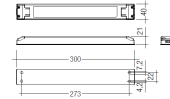

Scheme

71/LD6024

60W Power supply driver from the Troll family Standard DriverP.

Picture

Scheme

73/DLP

Light dimming controller 12-24V. On/Off Push, Dali, 0-10V, 1-10V. (Master)

Picture

73/DLS

Light dimming controller 12-24V. On/Off Push, Dali, 0-10V, 1-10V. (Slave)

Picture