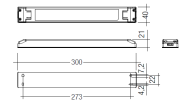

Picture

Scheme

71/LD15024

150W - Power supply 120-240Vac/24V.

Picture

71/LD18024

180W Power supply driver from the Troll family Standard DriverP

Picture

Scheme

71/LD3524

35W Power supply driver from the Troll family Standard DriverP.

Picture