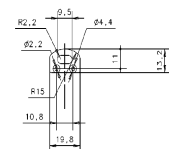

Dimensions	
Product dimensions (mm)	8 x 2000 x 2,5
Packing dimensions (mm)	150 x 200 x 4
Net weight (g)	90
Gross weight (Kg)	0,14

Product	
Real power (W)	13,2
Real luminous flux (Lm)	1286
Luminous efficiency (Lm/W)	97,4
Beam angle (°)	120
Life time (h)	30000
IP	20
Electrical class insulation	Class 3
Photobiological risk	0 - Exempt
Operating temperature	from -20°C to 35°C
Electrical feeding	24 VDC
Energy efficiency class	A+

Aluminium profile.

Scheme

478/T/21

Profile covers. (2 units)

Scheme

48/04

With terminals up to 4 mm² section. To join 5 mm² silicone cable to 13 mm².

Picture