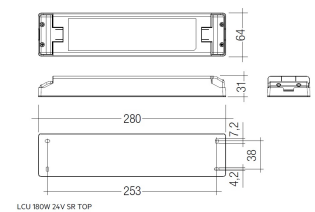

Picture

Scheme

71/LD15024

150W - Power supply 120-240Vac/24V.

Picture

71/LD18024

180W Power supply driver from the Troll family Standard DriverP

Picture

Scheme

71/LD3524

35W Power supply driver from the Troll family Standard DriverP.

Picture