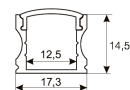

Dimensions	
Product dimensions (mm)	8 x 2000 x 2,5
Packing dimensions (mm)	150 x 200 x 4
Net weight (g)	90
Gross weight (Kg)	0,14

Product	
Real power (W)	13,2
Real luminous flux (Lm)	1286
Luminous efficiency (Lm/W)	97,4
Beam angle (°)	120
Life time (h)	30000
IP	20
Electrical class insulation	Class 3
Photobiological risk	0 - Exempt
Operating temperature	from -20°C to 35°C
Electrical feeding	24 VDC
Energy efficiency class	A+

Photometry	
Photometry	

Accessories	
11.7890.0012.20	2 m length recessed profile set. Includes: Anodized aluminium profile (Alu6063-T5) + PC clear diffuser + Installation clips + End caps

Scheme	

11.7890.0022.20 2 m length surface profile set. Includes: Anodized aluminium profile (Alu6063-T5) + PC clear diffuser + Installation clips + End caps.

Scheme

11.7890.0032.20

2 m length 45° surface profile set. Includes: Anodized aluminium profile (Alu6063-T5) + PC clear diffuser + Installation clips + End caps.

Scheme

11.7890.1012.20

2 m length recessed profile set. Includes: Anodized aluminium profile (Alu6063-T5) + PC opal diffuser + Installation clips + End caps

Scheme

11.7890.1022.20

2 m length surface profile set. Includes: Anodized aluminium profile (Alu6063-T5) + PC opal diffuser + Installation clips + End caps.

Scheme

11.7890.1032.20

2 m length 45° surface profile set. Includes: Anodized aluminium profile (Alu6063-T5) + PC opal diffuser + Installation clips + End caps.