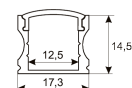

Scheme

11.7890.1031.20

1 m length 45° surface profile set.
Includes: Anodized aluminium profile
(Alu6063-T5) + PC opal diffuser +
Installation clips + End caps.