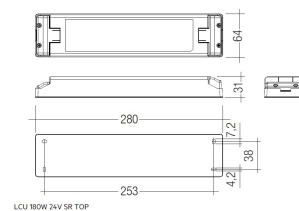

Scheme

71/LD3524

35W Power supply driver from the Troll family Standard DriverP.

Picture

Scheme

71/LD6024

60W Power supply driver from the Troll family Standard DriverP.