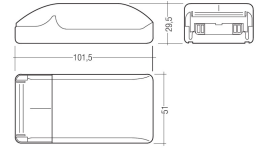

Picture

Scheme

71/LDRD2412504

Dali controller allows control of linear LED luminaires supplied 24V DC.

Picture

Scheme