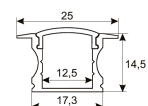

Scheme

11.7890.1021.20

1 m length surface profile set. Includes:
Anodized aluminium profile (Alu6063-T5)
+ PC opal diffuser + Installation clips +
End caps.