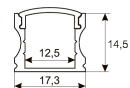

Scheme

11.7890.0031.20

1 m length 45° surface profile set.
Includes: Anodized aluminium profile
(Alu6063-T5) + PC clear diffuser +
Installation clips + End caps.

Scheme