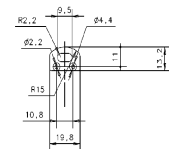

Aluminium profile.

Scheme

478/T/21

Profile covers. (2 units)

Scheme

48/04

With terminals up to 4 mm² section. To join 5 mm² silicone cable to 13 mm².

Picture