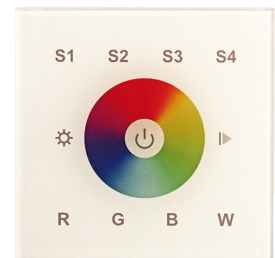

1 m. length high efficiency adhesive flexible LED strip from the TROLL family Flexiled.

DESCRIPTION

1 m. length high efficiency adhesive flexible LED strip from the TROLL family Flexiled setting an advanced and innovative thermal balance system through passive dissipation with stable colour temperature of RGB optimised to be used as indoor or outdoor lighting where environmental integration was a relevant requirement such as bathrooms, kitchen furniture, shelves or retro-illumination. Designed for wall or ceiling surface mounted. Luminaire built-in a silicone protection diffuser with an angle beam of 120°. Luminaire sets a 13 W LED source with CRI higher than % and a chromatic dispersion lower than 3 SMCD. Fixture has a luminous flux of Lm, with an efficiency of Lm/W and a total consumption of 14,3 W. The average life for the luminaire is 30000 h (stabilised at a minimum flux of 70 % from the original). Luminaire is fed at 220-240V; 50/60 Hz. and needs a constant power auxiliary gear.

Item code	11.7890.1301.01
Product type	IN
Category	Surface Linears
Family	Led Profile
Subfamily	Flexiled
Materials	Luminaire built in clear silicone UV protected.
Optical system	Luminaire built-in a silicone protection diffuser.
Installation instructions	Luminaire designed for wall or ceiling surface mounted.

Pictograms