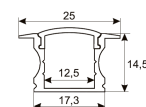

Scheme

11.7890.0021.20

1 m length surface profile set. Includes: Anodized aluminium profile (Alu6063-T5) + PC clear diffuser + Installation clips + End caps.