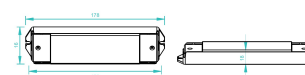

Scheme

11.7890.0011.20

1 m length recessed profile set. Includes: Recessed anodized aluminium profile (Alu6063-T5) + PC clear diffuser + Installation clips + End caps.