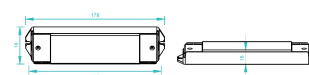

Scheme

11.7890.0011.20

1 m length recessed profile set. Includes: Recessed anodized aluminium profile (Alu6063-T5) + PC clear diffuser + Installation clips + End caps.

Scheme

11.7890.0021.20

1 m length surface profile set. Includes: Anodized aluminium profile (Alu6063-T5) + PC clear diffuser + Installation clips + End caps.