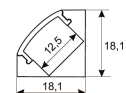

Scheme

478/33

Upper fastening staples. (1 unit)