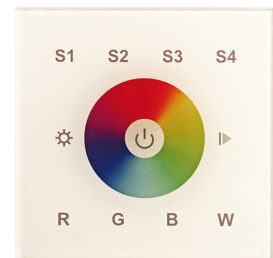

1 m. length high efficiency adhesive flexible LED strip from the TROLL family Flexiled.

DESCRIPTION

1 m. length high efficiency adhesive flexible LED strip from the TROLL family Flexiled setting an advanced and innovative thermal balance system through passive dissipation with stable colour temperature of RGB optimised to be used as indoor or outdoor lighting where environmental integration was a relevant requirement such as bathrooms, kitchen furniture, shelves or retro-illumination. Designed for wall or ceiling surface mounted. Luminaire built-in a silicone protection diffuser with an angle beam of 120°. Luminaire sets a 13 W LED source with CRI higher than % and a chromatic dispersion lower than 3 SMCD. Fixture has a luminous flux of Lm, with an efficiency of Lm/W and a total consumption of 14,3 W. The average life for the luminaire is 30000 h (stabilised at a minimum flux of 70 % from the original). Luminaire is fed at 220-240V; 50/60 Hz. and needs a constant power auxiliary gear.

Item code	11.7890.1301.01
Product type	IN
Category	Surface Linears
Family	Led Profile
Subfamily	Flexiled
Materials	Luminaire built in clear silicone UV protected.
Optical system	Luminaire built-in a silicone protection diffuser.
Installation instructions	Luminaire designed for wall or ceiling surface mounted.
Pictograms