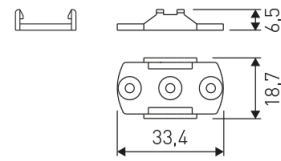

Scheme

478/C100/00

Transparent cover.

Scheme