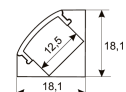

11.7890.1011.20

1 m length recessed profile set. Includes:
Recessed anodized aluminium profile
(Alu6063-T5) + PC opal diffuser +
Installation clips + End caps.