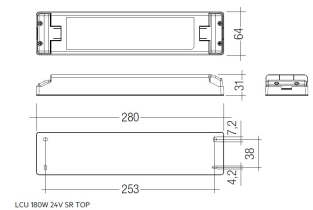

Dimensions

Product dimensions (mm)	10 x 1000 x 2,5
Packing dimensions (mm)	150 x 200 x 4
Net weight (g)	45
Gross weight (Kg)	0,095

Product

Real power (W)	16,5
Real luminous flux (Lm)	1521
Luminous efficiency (Lm/W)	92,2
Beam angle (°)	120
Life time (h)	30000
IP	20
Electrical class insulation	Class 3
Photobiological risk	0 - Exempt
Operating temperature	from -20°C to 35°C
Electrical feeding	24 VDC
Energy efficiency class	A+

Aluminium profile.

Scheme

478/T/21

Profile covers. (2 units)

Scheme

48/04

With terminals up to 4 mm² section. To join 5 mm² silicone cable to 13 mm².

Picture

71/LD10024

96W Power supply driver from the Troll family Standard DriverP.

Picture

Scheme

71/LD18024

180W Power supply driver from the Troll family Standard DriverP.

Picture

Scheme