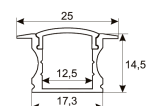

Dimensions

Product dimensions (mm)	10 x 1000 x 2,5
Packing dimensions (mm)	150 x 200 x 4
Net weight (g)	45
Gross weight (Kg)	0,095

Product

Real power (W)	16,5
Real luminous flux (Lm)	1521
Luminous efficiency (Lm/W)	92,2
Beam angle (°)	120
Life time (h)	30000
IP	20
Electrical class insulation	Class 3
Photobiological risk	0 - Exempt
Operating temperature	from -20°C to 35°C
Electrical feeding	24 VDC
Energy efficiency class	A+

Scheme

11.7890.0032.20

2 m length 45° surface profile set. Includes: Anodized aluminium profile (Alu6063-T5) + PC clear diffuser + Installation clips + End caps.

Scheme

11.7890.1011.20

1 m length recessed profile set. Includes: Recessed anodized aluminium profile (Alu6063-T5) + PC opal diffuser + Installation clips + End caps.

Scheme

11.7890.1021.20

1 m length surface profile set. Includes: Anodized aluminium profile (Alu6063-T5) + PC opal diffuser + Installation clips + End caps.

Scheme

11.7890.1031.20

1 m length 45° surface profile set. Includes: Anodized aluminium profile (Alu6063-T5) + PC opal diffuser + Installation clips + End caps.

Aluminium profile.

Scheme

478/T/21

Profile covers. (2 units)

Scheme

48/04

With terminals up to 4 mm² section. To join 5 mm² silicone cable to 13 mm².

Picture