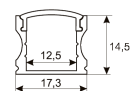

Dimensions

Product dimensions (mm)	10 x 1000 x 2,5
Packing dimensions (mm)	150 x 200 x 4
Net weight (g)	45
Gross weight (Kg)	0,095

Product

Real power (W)	16,5
Real luminous flux (Lm)	1521
Luminous efficiency (Lm/W)	92,2
Beam angle (°)	120
Life time (h)	30000
IP	20
Electrical class insulation	Class 3
Photobiological risk	0 - Exempt
Operating temperature	from -20°C to 35°C
Electrical feeding	24 VDC
Energy efficiency class	A+

Scheme

11.7890.0032.20

2 m length 45° surface profile set. Includes: Anodized aluminium profile (Alu6063-T5) + PC clear diffuser + Installation clips + End caps.

Scheme

11.7890.1011.20

1 m length recessed profile set. Includes: Recessed anodized aluminium profile (Alu6063-T5) + PC opal diffuser + Installation clips + End caps.

Scheme

11.7890.1021.20

1 m length surface profile set. Includes: Anodized aluminium profile (Alu6063-T5) + PC opal diffuser + Installation clips + End caps.

Scheme

11.7890.1031.20

1 m length 45° surface profile set. Includes: Anodized aluminium profile (Alu6063-T5) + PC opal diffuser + Installation clips + End caps.