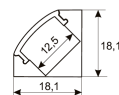

Dimensions

Product dimensions (mm)	10 x 1000 x 2,5
Packing dimensions (mm)	150 x 200 x 4
Net weight (g)	45
Gross weight (Kg)	0,095

Product

Real power (W)	16,5
Real luminous flux (Lm)	1521
Luminous efficiency (Lm/W)	92,2
Beam angle (°)	120
Life time (h)	30000
IP	20
Electrical class insulation	Class 3
Photobiological risk	0 - Exempt
Operating temperature	from -20°C to 35°C
Electrical feeding	24 VDC
Energy efficiency class	A+

Scheme

11.7890.1021.20

1 m length surface profile set. Includes: Anodized aluminium profile (Alu6063-T5) + PC opal diffuser + Installation clips + End caps.

Scheme

11.7890.1031.20

1 m length 45° surface profile set. Includes: Anodized aluminium profile (Alu6063-T5) + PC opal diffuser + Installation clips + End caps.

Scheme

478/33

Upper fastening staples. (1 unit)

Scheme

478/C100/00

Transparent cover.

Scheme

478/P100/21

Aluminium profile.

Scheme

478/T/21

Profile covers. (2 units)

Scheme

48/04

With terminals up to 4 mm² section. To join 5 mm² silicone cable to 13 mm².

Picture