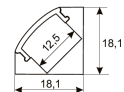

Dimensions

Product dimensions (mm)	10 x 1000 x 2,5
Packing dimensions (mm)	150 x 200 x 4
Net weight (g)	45
Gross weight (Kg)	0,095

Product

Real power (W)	16,5
Real luminous flux (Lm)	1521
Luminous efficiency (Lm/W)	92,2
Beam angle (°)	120
Life time (h)	30000
IP	20
Electrical class insulation	Class 3
Photobiological risk	0 - Exempt
Operating temperature	from -20°C to 35°C
Electrical feeding	24 VDC
Energy efficiency class	A+

11.7890.0021.20 1 m length surface profile set. Includes: Anodized aluminium profile (Alu6063-T5) + PC clear diffuser + Installation clips + End caps.

Scheme

11.7890.0031.20

1 m length 45° surface profile set. Includes: Anodized aluminium profile (Alu6063-T5) + PC clear diffuser + Installation clips + End caps.

Scheme

11.7890.0032.20

2 m length 45° surface profile set. Includes: Anodized aluminium profile (Alu6063-T5) + PC clear diffuser + Installation clips + End caps.

Scheme

11.7890.1011.20

1 m length recessed profile set. Includes: Recessed anodized aluminium profile (Alu6063-T5) + PC opal diffuser + Installation clips + End caps.