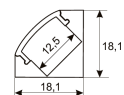

Dimensions

Product dimensions (mm)	10 x 1000 x 2,5
Packing dimensions (mm)	150 x 200 x 4
Net weight (g)	45
Gross weight (Kg)	0,095

Product

Real power (W)	16,5
Real luminous flux (Lm)	1521
Luminous efficiency (Lm/W)	92,2
Beam angle (°)	120
Life time (h)	30000
IP	20
Electrical class insulation	Class 3
Photobiological risk	0 - Exempt
Operating temperature	from -20°C to 35°C
Electrical feeding	24 VDC
Energy efficiency class	A+

11.7890.0021.20 1 m length surface profile set. Includes: Anodized aluminium profile (Alu6063-T5) + PC clear diffuser + Installation clips + End caps.

Scheme

11.7890.0031.20

1 m length 45° surface profile set. Includes: Anodized aluminium profile (Alu6063-T5) + PC clear diffuser + Installation clips + End caps.

Scheme

11.7890.0032.20

2 m length 45° surface profile set. Includes: Anodized aluminium profile (Alu6063-T5) + PC clear diffuser + Installation clips + End caps.

Scheme

11.7890.1011.20

1 m length recessed profile set. Includes: Recessed anodized aluminium profile (Alu6063-T5) + PC opal diffuser + Installation clips + End caps.