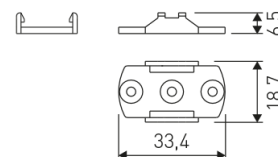

Scheme

478/33

Upper fastening staples. (1 unit)

Scheme

478/C100/00

Transparent cover.