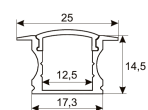

Scheme

1 m. length high efficiency adhesive flexible LED strip from the TROLL family Flexiled.

DESCRIPTION

1 m. length high efficiency adhesive flexible LED strip from the TROLL family Flexiled setting an advanced and innovative thermal balance system through passive dissipation with stable colour temperature of 3000° K (warm white) optimised to be used as indoor or outdoor lighting where environmental integration was a relevant requirement such as bathrooms, kitchen furniture, shelves or retro-illumination. Designed for wall or ceiling surface mounted. Luminaire built-in a silicone protection diffuser with an angle beam of 120°. Luminaire sets a 15 W LED source with CRI higher than 85 % and a chromatic dispersion lower than 3 SMCD. Fixture has a luminous flux of 1521 Lm, with an efficiency of 92,2 Lm/W and a total consumption of 16,5 W. The average life for the luminaire is 30000 h (stabilised at a minimum flux of 70 % from the original). Luminaire is fed at 220-240V; 50/60 Hz. and needs a constant power auxiliary gear.

Item code	11.7890.1583.01
Product type	IN
Category	Surface Linears
Family	Led Profile
Subfamily	Flexiled
Materials	Luminaire built in clear silicone UV protected.
Optical system	Luminaire built-in a silicone protection diffuser.
Installation instructions	Luminaire designed for wall or ceiling surface mounted.
Pictograms