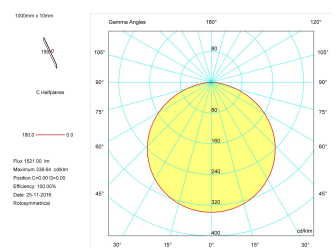

Photometry

Photometry

Accessories

11.7890.0011.20	1 m length recessed profile set. Includes: Recessed anodized aluminium profile (Alu6063-T5) + PC clear diffuser + Installation clips + End caps.

Scheme

1 m. length high efficiency adhesive flexible LED strip from the TROLL family Flexiled.

DESCRIPTION

1 m. length high efficiency adhesive flexible LED strip from the TROLL family Flexiled setting an advanced and innovative thermal balance system through passive dissipation with stable colour temperature of 3000° K (warm white) optimised to be used as indoor or outdoor lighting where environmental integration was a relevant requirement such as bathrooms, kitchen furniture, shelves or retro-illumination. Designed for wall or ceiling surface mounted. Luminaire built-in a silicone protection diffuser with an angle beam of 120°. Luminaire sets a 15 W LED source with CRI higher than 85 % and a chromatic dispersion lower than 3 SMCD. Fixture has a luminous flux of 1521 Lm, with an efficiency of 92,2 Lm/W and a total consumption of 16,5 W. The average life for the luminaire is 30000 h (stabilised at a minimum flux of 70 % from the original). Luminaire is fed at 220-240V; 50/60 Hz. and needs a constant power auxiliary gear.

Item code	11.7890.1583.01
Product type	IN
Category	Surface Linears
Family	Led Profile
Subfamily	Flexiled
Materials	Luminaire built in clear silicone UV protected.
Optical system	Luminaire built-in a silicone protection diffuser.
Installation instructions	Luminaire designed for wall or ceiling surface mounted.
Pictograms