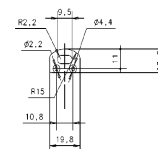

Dimensions

Product dimensions (mm)	10 x 1000 x 2,5
Packing dimensions (mm)	150 x 200 x 4
Net weight (g)	45
Gross weight (Kg)	0,095

Product

Real power (W)	16,5
Real luminous flux (Lm)	1521
Luminous efficiency (Lm/W)	92,2
Beam angle (°)	120
Life time (h)	30000
IP	20
Electrical class insulation	Class 3
Photobiological risk	0 - Exempt
Operating temperature	from -20°C to 35°C
Electrical feeding	24 VDC
Energy efficiency class	A+

Aluminium profile.

Scheme

478/T/21

Profile covers. (2 units)

Scheme

48/04

With terminals up to 4 mm² section. To join 5 mm² silicone cable to 13 mm².

Picture