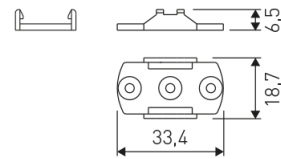

Scheme

478/C200/00

Transparent cover.

Scheme