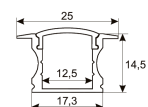

11.7890.1022.20

2 m length surface profile set. Includes: Anodized aluminium profile (Alu6063-T5) + PC opal diffuser + Installation clips + End caps.

Scheme