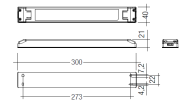

71/LD18024

180W Power supply driver from the Troll family Standard DriverP