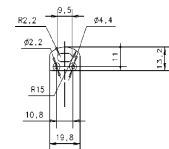

Scheme

48/04

With terminals up to 4 mm² section. To join 5 mm² silicone cable to 13 mm².