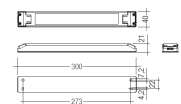

Scheme

71/LD6024

60W Power supply driver from the Troll family Standard DriverP.