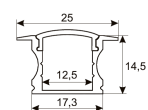

2 m. length high efficiency adhesive flexible LED strip from the TROLL family Flexiled.

DESCRIPTION

2 m. length high efficiency adhesive flexible LED strip from the TROLL family Flexiled setting an advanced and innovative thermal balance system through passive dissipation with stable colour temperature of 3000° K (warm white) optimised to be used as indoor or outdoor lighting where environmental integration was a relevant requirement such as bathrooms, kitchen furniture, shelves or retro-illumination. Designed for wall or ceiling surface mounted. Luminaire built-in a silicone protection diffuser with an angle beam of 120°. Luminaire sets a 15 W LED source with CRI higher than 85 % and a chromatic dispersion lower than 3 SMCD. Fixture has a luminous flux of 1521 Lm, with an efficiency of 92,2 Lm/W and a total consumption of 16,5 W. The average life for the luminaire is 30000 h (stabilised at a minimum flux of 70 % from the original). Luminaire is fed at 220-240V; 50/60 Hz. and needs a constant power auxiliary gear.

Item code	11.7890.1583.02
Product type	IN
Category	Surface Linears
Family	Led Profile
Subfamily	Flexiled
Materials	Luminaire built in clear silicone UV protected.
Optical system	Luminaire built-in a silicone protection diffuser.
Installation instructions	Luminaire designed for wall or ceiling surface mounted.
Pictograms	

Dimensions	
Product dimensions (mm)	10 x 2000 x 2,5
Packing dimensions (mm)	150 x 200 x 4
Net weight (g)	90
Gross weight (Kg)	0,14

Product	
Real power (W)	16,5
Real luminous flux (Lm)	1521
Luminous efficiency (Lm/W)	92,2
Beam angle (°)	120
Life time (h)	30000
IP	20
Electrical class insulation	Class 3
Photobiological risk	0 - Exempt
Operating temperature	from -20°C to 35°C
Electrical feeding	24 VDC
Energy efficiency class	A+