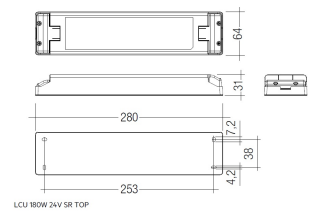

Scheme

71/LD3524

35W Power supply driver from the Troll family Standard DriverP.

Picture

Scheme

71/LD6024

60W Power supply driver from the Troll family Standard DriverP.