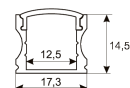

11.7890.1032.20

2 m length 45° surface profile set. Includes: Anodized aluminium profile (Alu6063-T5) + PC opal diffuser + Installation clips + End caps.

Scheme