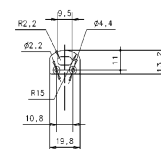

Dimensions

Product dimensions (mm)	10 x 2000 x 2,5
Packing dimensions (mm)	150 x 200 x 4
Net weight (g)	90
Gross weight (Kg)	0,14

Product

Real power (W)	16,5
Real luminous flux (Lm)	1650
Luminous efficiency (Lm/W)	100
Beam angle (°)	120
Life time (h)	30000
IP	20
Electrical class insulation	Class 3
Photobiological risk	0 - Exempt
Operating temperature	from -20°C to 35°C
Electrical feeding	24 VDC
Energy efficiency class	A+

Transparent cover.

Scheme

478/P200/21

Aluminium profile.

Scheme

478/T/21

Profile covers. (2 units)

Scheme

48/04

With terminals up to 4 mm² section. To join 5 mm² silicone cable to 13 mm².

Picture

71/LD10024

96W Power supply driver from the Troll family Standard DriverP.

Picture

Scheme

71/LD18024