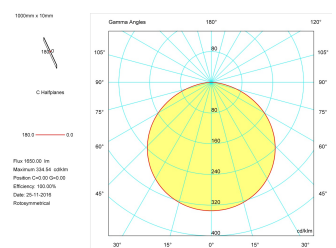

Photometry

Photometry

Accessories

11.7890.0012.20	2 m length recessed profile set. Includes: Anodized aluminium profile (Alu6063-T5) + PC clear diffuser + Installation clips + End caps

Scheme

2 m. length high efficiency adhesive flexible LED strip from the TROLL family Flexiled.

DESCRIPTION

2 m. length high efficiency adhesive flexible LED strip from the TROLL family Flexiled setting an advanced and innovative thermal balance system through passive dissipation with stable colour temperature of 4000° K (neutral white) optimised to be used as indoor or outdoor lighting where environmental integration was a relevant requirement such as bathrooms, kitchen furniture, shelves or retro-illumination. Designed for wall or ceiling surface mounted. Luminaire built-in a silicone protection diffuser with an angle beam of 120°. Luminaire sets a 15 W LED source with CRI higher than 85 % and a chromatic dispersion lower than 3 SMCD. Fixture has a luminous flux of 1650 Lm, with an efficiency of 100 Lm/W and a total consumption of 16,5 W. The average life for the luminaire is 30000 h (stabilised at a minimum flux of 70 % from the original). Luminaire is fed at 220-240V; 50/60 Hz. and needs a constant power auxiliary gear.

Item code	11.7890.1584.02
Product type	IN
Category	Surface Linears
Family	Led Profile
Subfamily	Flexiled
Materials	Luminaire built in clear silicone UV protected.
Optical system	Luminaire built-in a silicone protection diffuser.
Installation instructions	Luminaire designed for wall or ceiling surface mounted.
Pictograms