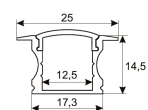

Scheme

2 m. length high efficiency adhesive flexible LED strip from the TROLL family Flexiled.

DESCRIPTION

2 m. length high efficiency adhesive flexible LED strip from the TROLL family Flexiled setting an advanced and innovative thermal balance system through passive dissipation with stable colour temperature of 4000° K (neutral white) optimised to be used as indoor or outdoor lighting where environmental integration was a relevant requirement such as bathrooms, kitchen furniture, shelves or retro-illumination. Designed for wall or ceiling surface mounted. Luminaire built-in a silicone protection diffuser with an angle beam of 120°. Luminaire sets a 15 W LED source with CRI higher than 85 % and a chromatic dispersion lower than 3 SMCD. Fixture has a luminous flux of 1650 Lm, with an efficiency of 100 Lm/W and a total consumption of 16,5 W. The average life for the luminaire is 30000 h (stabilised at a minimum flux of 70 % from the original). Luminaire is fed at 220-240V; 50/60 Hz. and needs a constant power auxiliary gear.

Item code	11.7890.1584.02
Product type	IN
Category	Surface Linears
Family	Led Profile
Subfamily	Flexiled
Materials	Luminaire built in clear silicone UV protected.
Optical system	Luminaire built-in a silicone protection diffuser.
Installation instructions	Luminaire designed for wall or ceiling surface mounted.
Pictograms