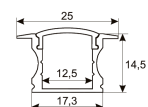

Dimensions

Product dimensions (mm)	10 x 2000 x 2,5
Packing dimensions (mm)	150 x 200 x 4
Net weight (g)	90
Gross weight (Kg)	0,14

Product

Real power (W)	16,5
Real luminous flux (Lm)	1650
Luminous efficiency (Lm/W)	100
Beam angle (°)	120
Life time (h)	30000
IP	20
Electrical class insulation	Class 3
Photobiological risk	0 - Exempt
Operating temperature	from -20°C to 35°C
Electrical feeding	24 VDC
Energy efficiency class	A+

11.7890.0022.20 2 m length surface profile set. Includes: Anodized aluminium profile (Alu6063-T5) + PC clear diffuser + Installation clips + End caps.

Scheme

11.7890.0032.20

2 m length 45° surface profile set. Includes: Anodized aluminium profile (Alu6063-T5) + PC clear diffuser + Installation clips + End caps.

Scheme

11.7890.1012.20

2 m length recessed profile set. Includes: Anodized aluminium profile (Alu6063-T5) + PC opal diffuser + Installation clips + End caps

Scheme

11.7890.1022.20

2 m length surface profile set. Includes: Anodized aluminium profile (Alu6063-T5) + PC opal diffuser + Installation clips + End caps.