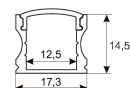

Dimensions

Product dimensions (mm)	10 x 2000 x 2,5
Packing dimensions (mm)	150 x 200 x 4
Net weight (g)	90
Gross weight (Kg)	0,14

Product

Real power (W)	16,5
Real luminous flux (Lm)	1650
Luminous efficiency (Lm/W)	100
Beam angle (°)	120
Life time (h)	30000
IP	20
Electrical class insulation	Class 3
Photobiological risk	0 - Exempt
Operating temperature	from -20°C to 35°C
Electrical feeding	24 VDC
Energy efficiency class	A+

11.7890.0022.20 2 m length surface profile set. Includes: Anodized aluminium profile (Alu6063-T5) + PC clear diffuser + Installation clips + End caps.

Scheme

11.7890.0032.20

2 m length 45° surface profile set. Includes: Anodized aluminium profile (Alu6063-T5) + PC clear diffuser + Installation clips + End caps.

Scheme

11.7890.1012.20

2 m length recessed profile set. Includes: Anodized aluminium profile (Alu6063-T5) + PC opal diffuser + Installation clips + End caps

Scheme

11.7890.1022.20

2 m length surface profile set. Includes: Anodized aluminium profile (Alu6063-T5) + PC opal diffuser + Installation clips + End caps.

Scheme

11.7890.1032.20

2 m length 45° surface profile set. Includes: Anodized aluminium profile (Alu6063-T5) + PC opal diffuser + Installation clips + End caps.

Scheme

478/C100/00

Transparent cover.

Scheme

478/C200/00