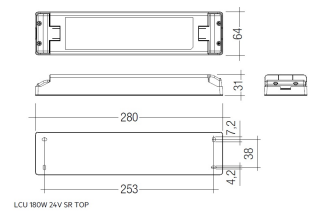

Scheme

71/LD3524

35W Power supply driver from the Troll family Standard DriverP.

Picture

Scheme

71/LD6024

60W Power supply driver from the Troll family Standard DriverP.