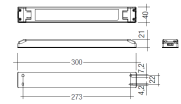

Dimensions

Product dimensions (mm)	10 x 2000 x 2,5
Packing dimensions (mm)	150 x 200 x 4
Net weight (g)	90
Gross weight (Kg)	0,14

Product

Real power (W)	16,5
Real luminous flux (Lm)	1650
Luminous efficiency (Lm/W)	100
Beam angle (°)	120
Life time (h)	30000
IP	20
Electrical class insulation	Class 3
Photobiological risk	0 - Exempt
Operating temperature	from -20°C to 35°C
Electrical feeding	24 VDC
Energy efficiency class	A+

48/04

With terminals up to 4 mm² section. To join 5 mm² silicone cable to 13 mm².

Picture

71/LD10024

96W Power supply driver from the Troll family Standard DriverP.

Picture

Scheme

71/LD18024