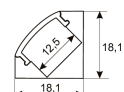

Dimensions

Product dimensions (mm)	10 x 2000 x 2,5
Packing dimensions (mm)	150 x 200 x 4
Net weight (g)	90
Gross weight (Kg)	0,14

Product

Real power (W)	16,5
Real luminous flux (Lm)	1650
Luminous efficiency (Lm/W)	100
Beam angle (°)	120
Life time (h)	30000
IP	20
Electrical class insulation	Class 3
Photobiological risk	0 - Exempt
Operating temperature	from -20°C to 35°C
Electrical feeding	24 VDC
Energy efficiency class	A+

Scheme

11.7890.1012.20

2 m length recessed profile set. Includes: Anodized aluminium profile (Alu6063-T5) + PC opal diffuser + Installation clips + End caps

Scheme

11.7890.1022.20

2 m length surface profile set. Includes: Anodized aluminium profile (Alu6063-T5) + PC opal diffuser + Installation clips + End caps.

Scheme

11.7890.1032.20

2 m length 45° surface profile set. Includes: Anodized aluminium profile (Alu6063-T5) + PC opal diffuser + Installation clips + End caps.

Scheme

478/C100/00

Transparent cover.

Scheme

478/C200/00