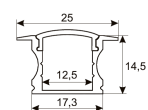

1 m. length high efficiency adhesive flexible LED strip from the TROLL family Flexiled.

DESCRIPTION

1 m. length high efficiency adhesive flexible LED strip from the TROLL family Flexiled setting an advanced and innovative thermal balance system through passive dissipation with stable colour temperature of 3000° K (warm white) optimised to be used as indoor or outdoor lighting where environmental integration was a relevant requirement such as bathrooms, kitchen furniture, shelves or retro-illumination. Designed for wall or ceiling surface mounted. Luminaire built-in a silicone protection diffuser with an angle beam of 120°. Luminaire sets a 20 W LED source with CRI higher than 85 % and a chromatic dispersion lower than 3 SMCD. Fixture has a luminous flux of 2166 Lm, with an efficiency of 82 Lm/W and a total consumption of 26,4 W. The average life for the luminaire is 30000 h (stabilised at a minimum flux of 70 % from the original). Luminaire is fed at 220-240V; 50/60 Hz. and needs a constant power auxiliary gear.

Item code	11.7890.2483.01
Product type	IN
Category	Surface Linears
Family	Led Profile
Subfamily	Flexiled
Materials	Luminaire built in clear silicone UV protected.
Optical system	Luminaire built-in a silicone protection diffuser.
Installation instructions	Luminaire designed for wall or ceiling surface mounted.
Pictograms	

Dimensions	
Product dimensions (mm)	10 x 1000 x 2,5
Packing dimensions (mm)	150 x 200 x 4
Net weight (g)	45
Gross weight (Kg)	0,095

Product	
Real power (W)	26,4
Real luminous flux (Lm)	2166
Luminous efficiency (Lm/W)	82
Beam angle (°)	120
Life time (h)	30000
IP	20
Electrical class insulation	Class 3
Photobiological risk	0 - Exempt
Operating temperature	from -20°C to 35°C
Electrical feeding	24 VDC
Energy efficiency class	A