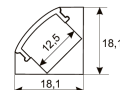

Dimensions	
Product dimensions (mm)	10 x 1000 x 2,5
Packing dimensions (mm)	150 x 200 x 4
Net weight (g)	45
Gross weight (Kg)	0,095

Product	
Real power (W)	26,4
Real luminous flux (Lm)	2166
Luminous efficiency (Lm/W)	82
Beam angle (°)	120
Life time (h)	30000
IP	20
Electrical class insulation	Class 3
Photobiological risk	0 - Exempt
Operating temperature	from -20°C to 35°C
Electrical feeding	24 VDC
Energy efficiency class	A

11.7890.0021.20 1 m length surface profile set. Includes: Anodized aluminium profile (Alu6063-T5) + PC clear diffuser + Installation clips + End caps.

Scheme

11.7890.0031.20

1 m length 45° surface profile set. Includes: Anodized aluminium profile (Alu6063-T5) + PC clear diffuser + Installation clips + End caps.

Scheme

11.7890.1011.20

1 m length recessed profile set. Includes: Recessed anodized aluminium profile (Alu6063-T5) + PC opal diffuser + Installation clips + End caps.

Scheme

11.7890.1021.20

1 m length surface profile set. Includes: Anodized aluminium profile (Alu6063-T5) + PC opal diffuser + Installation clips + End caps.