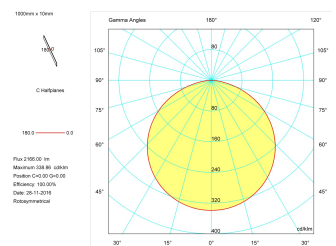

Item code	11.7890.2483.01
Product type	IN
Category	Surface Linears
Family	Led Profile
Subfamily	Flexiled
Materials	Luminaire built in clear silicone UV protected.
Optical system	Luminaire built-in a silicone protection diffuser.
Installation instructions	Luminaire designed for wall or ceiling surface mounted.
Pictograms	

Dimensions	
Product dimensions (mm)	10 x 1000 x 2,5
Packing dimensions (mm)	150 x 200 x 4
Net weight (g)	45
Gross weight (Kg)	0,095

Product	
Real power (W)	26,4
Real luminous flux (Lm)	2166
Luminous efficiency (Lm/W)	82
Beam angle (°)	120
Life time (h)	30000
IP	20
Electrical class insulation	Class 3
Photobiological risk	0 - Exempt
Operating temperature	from -20°C to 35°C
Electrical feeding	24 VDC
Energy efficiency class	A

Control gear	
Control gear	Electronic Control Gear

Light source	
Light source included	Yes
Light source	Led
Nominal power (W)	24
Nominal luminous flux (Lm)	2491
Colour temperature (K)	3000
Colour consistency (SDCM)	3
CRI	80

Photometry	
Photometry