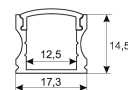

Dimensions	
Product dimensions (mm)	10 x 1000 x 2,5
Packing dimensions (mm)	150 x 200 x 4
Net weight (g)	45
Gross weight (Kg)	0,095

Product	
Real power (W)	26,4
Real luminous flux (Lm)	2166
Luminous efficiency (Lm/W)	82
Beam angle (°)	120
Life time (h)	30000
IP	20
Electrical class insulation	Class 3
Photobiological risk	0 - Exempt
Operating temperature	from -20°C to 35°C
Electrical feeding	24 VDC
Energy efficiency class	A

Scheme

11.7890.1011.20

1 m length recessed profile set. Includes: Recessed anodized aluminium profile (Alu6063-T5) + PC opal diffuser + Installation clips + End caps.

Scheme

11.7890.1021.20

1 m length surface profile set. Includes: Anodized aluminium profile (Alu6063-T5) + PC opal diffuser + Installation clips + End caps.

Scheme

11.7890.1031.20

1 m length 45° surface profile set. Includes: Anodized aluminium profile (Alu6063-T5) + PC opal diffuser + Installation clips + End caps.

Scheme

478/33

Upper fastening staples. (1 unit)