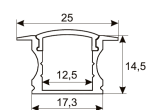

Dimensions	
Product dimensions (mm)	10 x 1000 x 2,5
Packing dimensions (mm)	150 x 200 x 4
Net weight (g)	45
Gross weight (Kg)	0,095

Product	
Real power (W)	26,4
Real luminous flux (Lm)	2166
Luminous efficiency (Lm/W)	82
Beam angle (°)	120
Life time (h)	30000
IP	20
Electrical class insulation	Class 3
Photobiological risk	0 - Exempt
Operating temperature	from -20°C to 35°C
Electrical feeding	24 VDC
Energy efficiency class	A

Photometry	
Photometry	

Accessories	
11.7890.0011.20	1 m length recessed profile set. Includes: Recessed anodized aluminium profile (Alu6063-T5) + PC clear diffuser + Installation clips + End caps.

Scheme