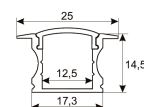

Dimensions	
Product dimensions (mm)	10 x 1000 x 2,5
Packing dimensions (mm)	150 x 200 x 4
Net weight (g)	45
Gross weight (Kg)	0,095

Product	
Real power (W)	26,4
Real luminous flux (Lm)	2166
Luminous efficiency (Lm/W)	82
Beam angle (°)	120
Life time (h)	30000
IP	20
Electrical class insulation	Class 3
Photobiological risk	0 - Exempt
Operating temperature	from -20°C to 35°C
Electrical feeding	24 VDC
Energy efficiency class	A

11.7890.0021.20 1 m length surface profile set. Includes: Anodized aluminium profile (Alu6063-T5) + PC clear diffuser + Installation clips + End caps.

Scheme

11.7890.0031.20

1 m length 45° surface profile set. Includes: Anodized aluminium profile (Alu6063-T5) + PC clear diffuser + Installation clips + End caps.

Scheme

11.7890.1011.20

1 m length recessed profile set. Includes: Recessed anodized aluminium profile (Alu6063-T5) + PC opal diffuser + Installation clips + End caps.

Scheme

11.7890.1021.20

1 m length surface profile set. Includes: Anodized aluminium profile (Alu6063-T5) + PC opal diffuser + Installation clips + End caps.