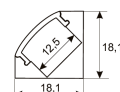

Dimensions	
Product dimensions (mm)	10 x 1000 x 2,5
Packing dimensions (mm)	150 x 200 x 4
Net weight (g)	45
Gross weight (Kg)	0,095

Product	
Real power (W)	26,4
Real luminous flux (Lm)	2166
Luminous efficiency (Lm/W)	82
Beam angle (°)	120
Life time (h)	30000
IP	20
Electrical class insulation	Class 3
Photobiological risk	0 - Exempt
Operating temperature	from -20°C to 35°C
Electrical feeding	24 VDC
Energy efficiency class	A

Scheme

11.7890.1011.20

1 m length recessed profile set. Includes: Recessed anodized aluminium profile (Alu6063-T5) + PC opal diffuser + Installation clips + End caps.

Scheme

11.7890.1021.20

1 m length surface profile set. Includes: Anodized aluminium profile (Alu6063-T5) + PC opal diffuser + Installation clips + End caps.

Scheme

11.7890.1031.20

1 m length 45° surface profile set. Includes: Anodized aluminium profile (Alu6063-T5) + PC opal diffuser + Installation clips + End caps.

Scheme

478/33

Upper fastening staples. (1 unit)