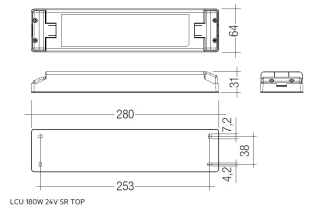

Dimensions	
Product dimensions (mm)	10 x 1000 x 2,5
Packing dimensions (mm)	150 x 200 x 4
Net weight (g)	45
Gross weight (Kg)	0,095

Product	
Real power (W)	26,4
Real luminous flux (Lm)	2166
Luminous efficiency (Lm/W)	82
Beam angle (°)	120
Life time (h)	30000
IP	20
Electrical class insulation	Class 3
Photobiological risk	0 - Exempt
Operating temperature	from -20°C to 35°C
Electrical feeding	24 VDC
Energy efficiency class	A

Profile covers. (2 units)

Scheme

48/04

With terminals up to 4 mm² section. To join 5 mm² silicone cable to 13 mm².

Picture

71/LD10024

96W Power supply driver from the Troll family Standard DriverP.

Picture

Scheme

71/LD18024

180W Power supply driver from the Troll family Standard DriverP

Picture

Scheme

71/LD3524

35W Power supply driver from the Troll family Standard DriverP.

Picture