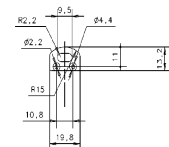

Dimensions	
Product dimensions (mm)	10 x 1000 x 2,5
Packing dimensions (mm)	150 x 200 x 4
Net weight (g)	45
Gross weight (Kg)	0,095

Product	
Real power (W)	26,4
Real luminous flux (Lm)	2166
Luminous efficiency (Lm/W)	82
Beam angle (°)	120
Life time (h)	30000
IP	20
Electrical class insulation	Class 3
Photobiological risk	0 - Exempt
Operating temperature	from -20°C to 35°C
Electrical feeding	24 VDC
Energy efficiency class	A

Scheme

478/C100/00

Transparent cover.

Scheme

478/P100/21

Aluminium profile.

Scheme

478/T/21

Profile covers. (2 units)

Scheme

48/04

With terminals up to 4 mm² section. To join 5 mm² silicone cable to 13 mm².

Picture

71/LD10024

96W Power supply driver from the Troll family Standard DriverP.

Picture