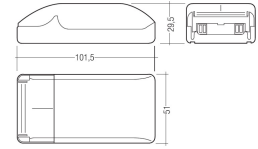

Picture

Scheme

73/DLP

Light dimming controller 12-24V. On/Off
Push, Dali, 0-10V, 1-10V. (Master)

Picture

73/DLS

Light dimming controller 12-24V. On/Off
Push, Dali, 0-10V, 1-10V. (Slave)

Picture