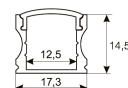

Dimensions	
Product dimensions (mm)	10 x 1000 x 2,5
Packing dimensions (mm)	150 x 200 x 4
Net weight (g)	45
Gross weight (Kg)	0,095

Product	
Real power (W)	26,4
Real luminous flux (Lm)	2166
Luminous efficiency (Lm/W)	82
Beam angle (°)	120
Life time (h)	30000
IP	20
Electrical class insulation	Class 3
Photobiological risk	0 - Exempt
Operating temperature	from -20°C to 35°C
Electrical feeding	24 VDC
Energy efficiency class	A

Scheme

11.7890.1011.20

1 m length recessed profile set. Includes: Recessed anodized aluminium profile (Alu6063-T5) + PC opal diffuser + Installation clips + End caps.

Scheme

11.7890.1021.20

1 m length surface profile set. Includes: Anodized aluminium profile (Alu6063-T5) + PC opal diffuser + Installation clips + End caps.

Scheme

11.7890.1031.20

1 m length 45° surface profile set. Includes: Anodized aluminium profile (Alu6063-T5) + PC opal diffuser + Installation clips + End caps.

Scheme

478/33

Upper fastening staples. (1 unit)