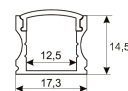

Dimensions	
Product dimensions (mm)	10 x 1000 x 2,5
Packing dimensions (mm)	150 x 200 x 4
Net weight (g)	45
Gross weight (Kg)	0,095

Product	
Real power (W)	26,4
Real luminous flux (Lm)	2166
Luminous efficiency (Lm/W)	82
Beam angle (°)	120
Life time (h)	30000
IP	20
Electrical class insulation	Class 3
Photobiological risk	0 - Exempt
Operating temperature	from -20°C to 35°C
Electrical feeding	24 VDC
Energy efficiency class	A

Photometry	
Photometry	

Accessories	
11.7890.0011.20	1 m length recessed profile set. Includes: Recessed anodized aluminium profile (Alu6063-T5) + PC clear diffuser + Installation clips + End caps.

Scheme

11.7890.0021.20 1 m length surface profile set. Includes: Anodized aluminium profile (Alu6063-T5) + PC clear diffuser + Installation clips + End caps.

Scheme

11.7890.0031.20

1 m length 45° surface profile set. Includes: Anodized aluminium profile (Alu6063-T5) + PC clear diffuser + Installation clips + End caps.