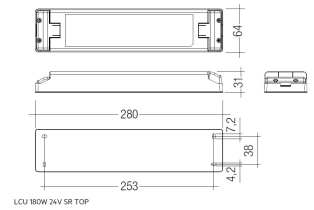

Dimensions	
Product dimensions (mm)	10 x 1000 x 2,5
Packing dimensions (mm)	150 x 200 x 4
Net weight (g)	45
Gross weight (Kg)	0,095

Product	
Real power (W)	26,4
Real luminous flux (Lm)	2166
Luminous efficiency (Lm/W)	82
Beam angle (°)	120
Life time (h)	30000
IP	20
Electrical class insulation	Class 3
Photobiological risk	0 - Exempt
Operating temperature	from -20°C to 35°C
Electrical feeding	24 VDC
Energy efficiency class	A

Profile covers. (2 units)

Scheme

48/04

With terminals up to 4 mm² section. To join 5 mm² silicone cable to 13 mm².

Picture

71/LD10024

96W Power supply driver from the Troll family Standard DriverP.

Picture

Scheme

71/LD18024

180W Power supply driver from the Troll family Standard DriverP

Picture

Scheme

71/LD3524

35W Power supply driver from the Troll family Standard DriverP.

Picture