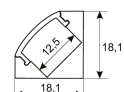

478/33

Upper fastening staples. (1 unit)