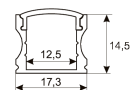

Dimensions	
Product dimensions (mm)	10 x 1000 x 2,5
Packing dimensions (mm)	150 x 200 x 4
Net weight (g)	45
Gross weight (Kg)	0,095

Product	
Real power (W)	26,4
Real luminous flux (Lm)	2332
Luminous efficiency (Lm/W)	88,3
Beam angle (°)	120
Life time (h)	30000
IP	20
Electrical class insulation	Class 3
Photobiological risk	0 - Exempt
Operating temperature	from -20°C to 35°C
Electrical feeding	24 VDC
Energy efficiency class	A+

Scheme

11.7890.1011.20

1 m length recessed profile set. Includes: Recessed anodized aluminium profile (Alu6063-T5) + PC opal diffuser + Installation clips + End caps.

Scheme

11.7890.1021.20

1 m length surface profile set. Includes: Anodized aluminium profile (Alu6063-T5) + PC opal diffuser + Installation clips + End caps.

Scheme

11.7890.1031.20

1 m length 45° surface profile set. Includes: Anodized aluminium profile (Alu6063-T5) + PC opal diffuser + Installation clips + End caps.

Scheme

478/33

Upper fastening staples. (1 unit)