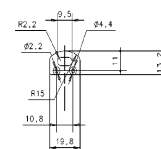

Dimensions	
Product dimensions (mm)	10 x 1000 x 2,5
Packing dimensions (mm)	150 x 200 x 4
Net weight (g)	45
Gross weight (Kg)	0,095

Product	
Real power (W)	26,4
Real luminous flux (Lm)	2332
Luminous efficiency (Lm/W)	88,3
Beam angle (°)	120
Life time (h)	30000
IP	20
Electrical class insulation	Class 3
Photobiological risk	0 - Exempt
Operating temperature	from -20°C to 35°C
Electrical feeding	24 VDC
Energy efficiency class	A+

Scheme

478/C100/00

Transparent cover.

Scheme

478/P100/21

Aluminium profile.

Scheme

478/T/21

Profile covers. (2 units)

Scheme

48/04

With terminals up to 4 mm² section. To join 5 mm² silicone cable to 13 mm².

Picture

71/LD10024

96W Power supply driver from the Troll family Standard DriverP.

Picture