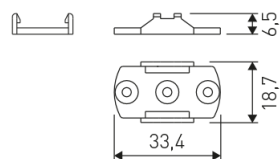

Scheme

478/C100/00

Transparent cover.

Scheme