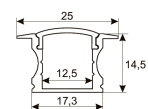

Dimensions	
Product dimensions (mm)	10 x 1000 x 2,5
Packing dimensions (mm)	150 x 200 x 4
Net weight (g)	45
Gross weight (Kg)	0,095

Product	
Real power (W)	26,4
Real luminous flux (Lm)	2332
Luminous efficiency (Lm/W)	88,3
Beam angle (°)	120
Life time (h)	30000
IP	20
Electrical class insulation	Class 3
Photobiological risk	0 - Exempt
Operating temperature	from -20°C to 35°C
Electrical feeding	24 VDC
Energy efficiency class	A+

11.7890.0021.20 1 m length surface profile set. Includes: Anodized aluminium profile (Alu6063-T5) + PC clear diffuser + Installation clips + End caps.

Scheme

11.7890.0031.20

1 m length 45° surface profile set. Includes: Anodized aluminium profile (Alu6063-T5) + PC clear diffuser + Installation clips + End caps.

Scheme

11.7890.1011.20

1 m length recessed profile set. Includes: Recessed anodized aluminium profile (Alu6063-T5) + PC opal diffuser + Installation clips + End caps.

Scheme

11.7890.1021.20

1 m length surface profile set. Includes: Anodized aluminium profile (Alu6063-T5) + PC opal diffuser + Installation clips + End caps.