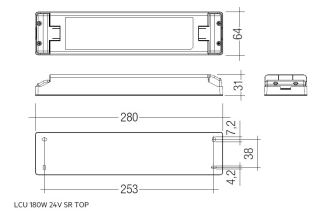

Dimensions	
Product dimensions (mm)	10 x 1000 x 2,5
Packing dimensions (mm)	150 x 200 x 4
Net weight (g)	45
Gross weight (Kg)	0,095

Product	
Real power (W)	26,4
Real luminous flux (Lm)	2332
Luminous efficiency (Lm/W)	88,3
Beam angle (°)	120
Life time (h)	30000
IP	20
Electrical class insulation	Class 3
Photobiological risk	0 - Exempt
Operating temperature	from -20°C to 35°C
Electrical feeding	24 VDC
Energy efficiency class	A+

Profile covers. (2 units)

Scheme

48/04

With terminals up to 4 mm² section. To join 5 mm² silicone cable to 13 mm².

Picture

71/LD10024

96W Power supply driver from the Troll family Standard DriverP.

Picture

Scheme

71/LD18024

180W Power supply driver from the Troll family Standard DriverP

Picture

Scheme

71/LD3524

35W Power supply driver from the Troll family Standard DriverP.

Picture