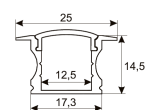

1 m. length high efficiency adhesive flexible LED strip from the TROLL family Flexiled.

DESCRIPTION

1 m. length high efficiency adhesive flexible LED strip from the TROLL family Flexiled setting an advanced and innovative thermal balance system through passive dissipation with stable colour temperature of 4000° K (neutral white) optimised to be used as indoor or outdoor lighting where environmental integration was a relevant requirement such as bathrooms, kitchen furniture, shelves or retro-illumination. Designed for wall or ceiling surface mounted. Luminaire built-in a silicone protection diffuser with an angle beam of 120°. Luminaire sets a 20 W LED source with CRI higher than 85 % and a chromatic dispersion lower than 3 SMCD. Fixture has a luminous flux of 2332 Lm, with an efficiency of 88,3 Lm/W and a total consumption of 26,4 W. The average life for the luminaire is 30000 h (stabilised at a minimum flux of 70 % from the original). Luminaire is fed at 220-240V; 50/60 Hz. and needs a constant power auxiliary gear.

Item code	11.7890.2484.01
Product type	IN
Category	Surface Linears
Family	Led Profile
Subfamily	Flexiled
Materials	Luminaire built in clear silicone UV protected.
Optical system	Luminaire built-in a silicone protection diffuser.
Installation instructions	Luminaire designed for wall or ceiling surface mounted.
Pictograms	

Dimensions	
Product dimensions (mm)	10 x 1000 x 2,5
Packing dimensions (mm)	150 x 200 x 4
Net weight (g)	45
Gross weight (Kg)	0,095

Product	
Real power (W)	26,4
Real luminous flux (Lm)	2332
Luminous efficiency (Lm/W)	88,3
Beam angle (°)	120
Life time (h)	30000
IP	20
Electrical class insulation	Class 3
Photobiological risk	0 - Exempt
Operating temperature	from -20°C to 35°C
Electrical feeding	24 VDC
Energy efficiency class	A+