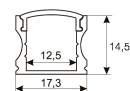

Dimensions	
Product dimensions (mm)	10 x 1000 x 2,5
Packing dimensions (mm)	150 x 200 x 4
Net weight (g)	45
Gross weight (Kg)	0,095

Product	
Real power (W)	26,4
Real luminous flux (Lm)	2332
Luminous efficiency (Lm/W)	88,3
Beam angle (°)	120
Life time (h)	30000
IP	20
Electrical class insulation	Class 3
Photobiological risk	0 - Exempt
Operating temperature	from -20°C to 35°C
Electrical feeding	24 VDC
Energy efficiency class	A+

Photometry	
Photometry	

Accessories	
11.7890.0011.20	1 m length recessed profile set. Includes: Recessed anodized aluminium profile (Alu6063-T5) + PC clear diffuser + Installation clips + End caps.

Scheme

11.7890.0021.20 1 m length surface profile set. Includes: Anodized aluminium profile (Alu6063-T5) + PC clear diffuser + Installation clips + End caps.

Scheme

11.7890.0031.20

1 m length 45° surface profile set. Includes: Anodized aluminium profile (Alu6063-T5) + PC clear diffuser + Installation clips + End caps.