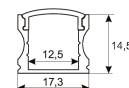

2 m. length high efficiency adhesive flexible LED strip from the TROLL family Flexiled.

DESCRIPTION

2 m. length high efficiency adhesive flexible LED strip from the TROLL family Flexiled setting an advanced and innovative thermal balance system through passive dissipation with stable colour temperature of 4000° K (neutral white) optimised to be used as indoor or outdoor lighting where environmental integration was a relevant requirement such as bathrooms, kitchen furniture, shelves or retro-illumination. Designed for wall or ceiling surface mounted. Luminaire built-in a silicone protection diffuser with an angle beam of 120°. Luminaire sets a 20 W LED source with CRI higher than 85 % and a chromatic dispersion lower than 3 SMCD. Fixture has a luminous flux of 2332 Lm, with an efficiency of 88,3 Lm/W and a total consumption of 26,4 W. The average life for the luminaire is 30000 h (stabilised at a minimum flux of 70 % from the original). Luminaire is fed at 220-240V; 50/60 Hz. and needs a constant power auxiliary gear.

Item code	11.7890.2484.02
Product type	IN
Category	Surface Linears
Family	Led Profile
Subfamily	Flexiled
Materials	Luminaire built in clear silicone UV protected.
Optical system	Luminaire built-in a silicone protection diffuser.
Installation instructions	Luminaire designed for wall or ceiling surface mounted.
Pictograms	

Dimensions

Product dimensions (mm)	10 x 2000 x 2,5
Packing dimensions (mm)	150 x 200 x 4
Net weight (g)	90
Gross weight (Kg)	0,14

Product

Real power (W)	26,4
Real luminous flux (Lm)	2332
Luminous efficiency (Lm/W)	88,3
Beam angle (°)	120
Life time (h)	30000
IP	20
Electrical class insulation	Class 3
Photobiological risk	0 - Exempt
Operating temperature	from -20°C to 35°C
Electrical feeding	24 VDC
Energy efficiency class	A+