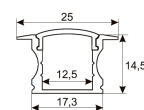

Item code	11.7890.2484.02
Product type	IN
Category	Surface Linears
Family	Led Profile
Subfamily	Flexiled
Materials	Luminaire built in clear silicone UV protected.
Optical system	Luminaire built-in a silicone protection diffuser.
Installation instructions	Luminaire designed for wall or ceiling surface mounted.
Pictograms	

Dimensions

Product dimensions (mm)	10 x 2000 x 2,5
Packing dimensions (mm)	150 x 200 x 4
Net weight (g)	90
Gross weight (Kg)	0,14

Product

Real power (W)	26,4
Real luminous flux (Lm)	2332
Luminous efficiency (Lm/W)	88,3
Beam angle (°)	120
Life time (h)	30000
IP	20
Electrical class insulation	Class 3
Photobiological risk	0 - Exempt
Operating temperature	from -20°C to 35°C
Electrical feeding	24 VDC
Energy efficiency class	A+

Control gear

Control gear	Electronic Control Gear

Light source

Light source included	Yes
Light source	Led
Nominal power (W)	24
Nominal luminous flux (Lm)	2682
Colour temperature (K)	4000
Colour consistency (SDCM)	3
CRI	80

Accessories

11.7890.0012.20	2 m length recessed profile set. Includes: Anodized aluminium profile (Alu6063-T5) + PC clear diffuser + Installation clips + End caps

Scheme