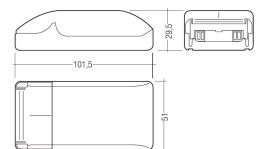

73/DLP

Light dimming controller 12-24V. On/Off Push, Dali, 0-10V, 1-10V. (Master)