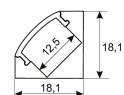

### Dimensions

Product dimensions (mm)	10 x 2000 x 2,5
Packing dimensions (mm)	150 x 200 x 4
Net weight (g)	90
Gross weight (Kg)	0,14

### Scheme

11.7890.0022.20	2 m length surface profile set. Includes: Anodized aluminium profile (Alu6063-T5) + PC clear diffuser + Installation clips + End caps.
-----------------	--

### Scheme

11.7890.0032.20 2 m length 45° surface profile set. Includes: Anodized aluminium profile (Alu6063-T5) + PC clear diffuser + Installation clips + End caps.

Scheme

11.7890.1012.20 2 m length recessed profile set. Includes: Anodized aluminium profile (Alu6063-T5) + PC opal diffuser + Installation clips + End caps