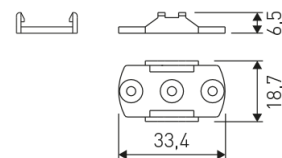

11.7890.0032.20 2 m length 45° surface profile set. Includes: Anodized aluminium profile (Alu6063-T5) + PC clear diffuser + Installation clips + End caps.

Scheme

11.7890.1012.20 2 m length recessed profile set. Includes: Anodized aluminium profile (Alu6063-T5) + PC opal diffuser + Installation clips + End caps

Scheme

11.7890.1022.20 2 m length surface profile set. Includes: Anodized aluminium profile (Alu6063-T5) + PC opal diffuser + Installation clips + End caps.

Scheme

11.7890.1032.20 2 m length 45° surface profile set. Includes: Anodized aluminium profile (Alu6063-T5) + PC opal diffuser + Installation clips + End caps.

Scheme

478/33 Upper fastening staples. (1 unit)

Scheme

478/C200/00

Transparent cover.