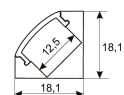

478/33 Upper fastening staples. (1 unit)

Scheme