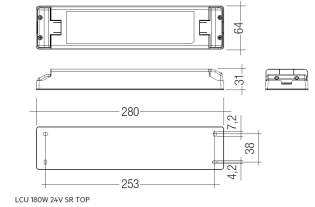

Scheme

478/33 Upper fastening staples. (1 unit)

Scheme

478/C200/00

Transparent cover.

**71/LD18024 180W Power supply driver from the Trollfamily Standard DriverP**

Picture

Scheme