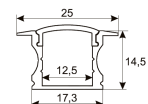

### Dimensions

Product dimensions (mm)	10 x 2000 x 2,5
Packing dimensions (mm)	150 x 200 x 4
Net weight (g)	90
Gross weight (Kg)	0,14

### Scheme

11.7890.0032.20 2 m length 45° surface profile set. Includes: Anodized aluminium profile (Alu6063-T5) + PC clear diffuser + Installation clips + End caps.

Scheme

11.7890.1012.20 2 m length recessed profile set. Includes: Anodized aluminium profile (Alu6063-T5) + PC opal diffuser + Installation clips + End caps

Scheme

11.7890.1022.20 2 m length surface profile set. Includes: Anodized aluminium profile (Alu6063-T5) + PC opal diffuser + Installation clips + End caps.

Scheme

11.7890.1032.20 2 m length 45° surface profile set. Includes: Anodized aluminium profile (Alu6063-T5) + PC opal diffuser + Installation clips + End caps.