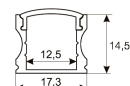

### Dimensions

Product dimensions (mm)	10 x 2000 x 2,5
Packing dimensions (mm)	150 x 200 x 4
Net weight (g)	90
Gross weight (Kg)	0,14

### Scheme

11.7890.0022.20	2 m length surface profile set. Includes: Anodized aluminium profile (Alu6063-T5) + PC clear diffuser + Installation clips + End caps.
-----------------	--

### Scheme

11.7890.0032.20 2 m length 45° surface profile set. Includes: Anodized aluminium profile (Alu6063-T5) + PC clear diffuser + Installation clips + End caps.

Scheme

11.7890.1012.20 2 m length recessed profile set. Includes: Anodized aluminium profile (Alu6063-T5) + PC opal diffuser + Installation clips + End caps

Scheme

11.7890.1022.20 2 m length surface profile set. Includes: Anodized aluminium profile (Alu6063-T5) + PC opal diffuser + Installation clips + End caps.

Scheme

11.7890.1032.20 2 m length 45° surface profile set. Includes: Anodized aluminium profile (Alu6063-T5) + PC opal diffuser + Installation clips + End caps.