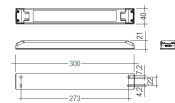

71/LD18024 180W Power supply driver from the Trollfamily Standard DriverP

Picture

Scheme

71/LD3524

35W Power supply driver from the Troll family Standard DriverP.

Picture

Scheme

71/LD6024

60W Power supply driver from the Troll family Standard DriverP.

Picture

Scheme

73/DLP

Light dimming controller 12-24V. On/Off Push, Dali, 0-10V, 1-10V. (Master)