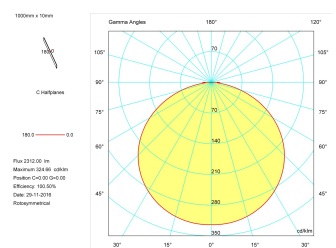

Photometry

Photometry

Accessories

11.7890.0011.20	1 m length recessed profile set. Includes: Recessed anodized aluminium profile (Alu6063-T5) + PC clear diffuser + Installation clips + End caps.

Scheme

1 m. length high efficiency adhesive flexible LED strip from the TROLL family Flexiled.

DESCRIPTION

1 m. length high efficiency adhesive flexible LED strip from the TROLL family Flexiled setting an advanced and innovative thermal balance system through passive dissipation with stable colour temperature of 6500° (cold white) optimised to be used as indoor or outdoor lighting where environmental integration was a relevant requirement such as bathrooms, kitchen furniture, shelves or retro-illumination. Designed for wall or ceiling surface mounted. Luminaire built-in a silicone protection diffuser with an angle beam of 120°. Luminaire sets a 20 W LED source with CRI higher than 85 % and a chromatic dispersion lower than 3 SMCD. Fixture has a luminous flux of 2312 Lm, with an efficiency of 87,6 Lm/W and a total consumption of 26,4 W. The average life for the luminaire is 30000 h (stabilised at a minimum flux of 70 % from the original). Luminaire is fed at 220-240V; 50/60 Hz. and needs a constant power auxiliary gear.

Item code	11.7890.2486.01
Product type	IN
Category	Surface Linears
Family	Led Profile
Subfamily	Flexiled
Materials	Luminaire built in clear silicone UV protected.
Optical system	Luminaire built-in a silicone protection diffuser.
Installation instructions	Luminaire designed for wall or ceiling surface mounted.
Pictograms