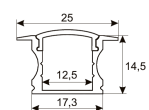

Dimensions

Product dimensions (mm)	10 x 1000 x 2,5
Packing dimensions (mm)	150 x 200 x 4
Net weight (g)	45
Gross weight (Kg)	0,095

Product

Real power (W)	26,4
Real luminous flux (Lm)	2312
Luminous efficiency (Lm/W)	87,6
Beam angle (°)	120
Life time (h)	30000
IP	20
Electrical class insulation	Class 3
Photobiological risk	0 - Exempt
Operating temperature	from -20°C to 35°C
Electrical feeding	24 VDC
Energy efficiency class	A+

Photometry

Photometry

Accessories

11.7890.0011.20

1 m length recessed profile set. Includes:
Recessed anodized aluminium profile
(Alu6063-T5) + PC clear diffuser +
Installation clips + End caps.

Scheme

1 m. length high efficiency adhesive flexible LED strip from the TROLL family Flexiled.