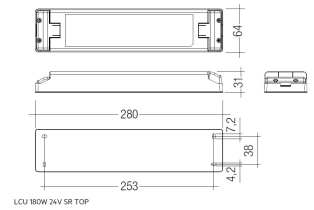

Dimensions

Product dimensions (mm)	10 x 1000 x 2,5
Packing dimensions (mm)	150 x 200 x 4
Net weight (g)	45
Gross weight (Kg)	0,095

Product

Real power (W)	26,4
Real luminous flux (Lm)	2312
Luminous efficiency (Lm/W)	87,6
Beam angle (°)	120
Life time (h)	30000
IP	20
Electrical class insulation	Class 3
Photobiological risk	0 - Exempt
Operating temperature	from -20°C to 35°C
Electrical feeding	24 VDC
Energy efficiency class	A+

Profile covers. (2 units)

Scheme

48/04

With terminals up to 4 mm² section. To join 5 mm² silicone cable to 13 mm².

Picture

71/LD10024

96W Power supply driver from the Troll family Standard DriverP.

Picture

Scheme

71/LD18024

180W Power supply driver from the Troll family Standard DriverP

Picture

Scheme

71/LD3524

35W Power supply driver from the Troll family Standard DriverP.

Picture