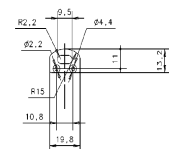

Dimensions

Product dimensions (mm)	10 x 1000 x 2,5
Packing dimensions (mm)	150 x 200 x 4
Net weight (g)	45
Gross weight (Kg)	0,095

Product

Real power (W)	26,4
Real luminous flux (Lm)	2312
Luminous efficiency (Lm/W)	87,6
Beam angle (°)	120
Life time (h)	30000
IP	20
Electrical class insulation	Class 3
Photobiological risk	0 - Exempt
Operating temperature	from -20°C to 35°C
Electrical feeding	24 VDC
Energy efficiency class	A+

Scheme

478/C100/00

Transparent cover.

Scheme

478/P100/21

Aluminium profile.

Scheme

478/T/21

Profile covers. (2 units)

Scheme

48/04

With terminals up to 4 mm² section. To join 5 mm² silicone cable to 13 mm².

Picture

71/LD10024

96W Power supply driver from the Troll family Standard DriverP.

Picture