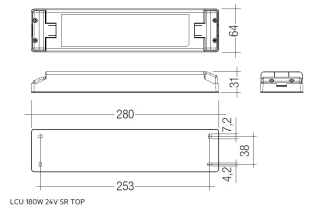

Dimensions

Product dimensions (mm)	10 x 1000 x 2,5
Packing dimensions (mm)	150 x 200 x 4
Net weight (g)	45
Gross weight (Kg)	0,095

Product

Real power (W)	26,4
Real luminous flux (Lm)	2312
Luminous efficiency (Lm/W)	87,6
Beam angle (°)	120
Life time (h)	30000
IP	20
Electrical class insulation	Class 3
Photobiological risk	0 - Exempt
Operating temperature	from -20°C to 35°C
Electrical feeding	24 VDC
Energy efficiency class	A+

Profile covers. (2 units)

Scheme

48/04

With terminals up to 4 mm² section. To join 5 mm² silicone cable to 13 mm².

Picture

71/LD10024

96W Power supply driver from the Troll family Standard DriverP.

Picture

Scheme

71/LD18024

180W Power supply driver from the Troll family Standard DriverP

Picture

Scheme

71/LD3524

35W Power supply driver from the Troll family Standard DriverP.

Picture