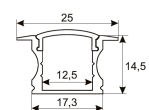

Scheme

1 m. length high efficiency adhesive flexible LED strip from the TROLL family Flexiled.

DESCRIPTION

1 m. length high efficiency adhesive flexible LED strip from the TROLL family Flexiled setting an advanced and innovative thermal balance system through passive dissipation with stable colour temperature of 6500° (cold white) optimised to be used as indoor or outdoor lighting where environmental integration was a relevant requirement such as bathrooms, kitchen furniture, shelves or retro-illumination. Designed for wall or ceiling surface mounted. Luminaire built-in a silicone protection diffuser with an angle beam of 120°. Luminaire sets a 20 W LED source with CRI higher than 85 % and a chromatic dispersion lower than 3 SMCD. Fixture has a luminous flux of 2312 Lm, with an efficiency of 87,6 Lm/W and a total consumption of 26,4 W. The average life for the luminaire is 30000 h (stabilised at a minimum flux of 70 % from the original). Luminaire is fed at 220-240V; 50/60 Hz. and needs a constant power auxiliary gear.

Item code	11.7890.2486.01
Product type	IN
Category	Surface Linears
Family	Led Profile
Subfamily	Flexiled
Materials	Luminaire built in clear silicone UV protected.
Optical system	Luminaire built-in a silicone protection diffuser.
Installation instructions	Luminaire designed for wall or ceiling surface mounted.
Pictograms