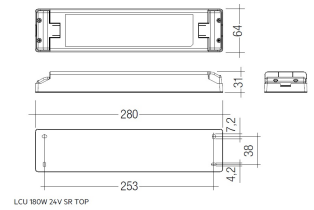

## 71/LD10024

96W Power supply driver from the Troll family Standard DriverP.

Picture

Scheme

71/LD18024

180W Power supply driver from the Troll family Standard DriverP

Picture

Scheme