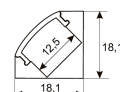

478/33

Upper fastening staples. (1 unit)