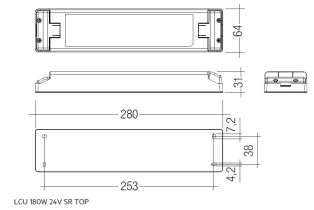

Profile covers. (2 units)

Scheme

48/04

With terminals up to 4 mm² section. To join 5 mm² silicone cable to 13 mm².

Picture

71/LD10024

96W Power supply driver from the Troll family Standard DriverP.

Picture

Scheme

71/LD18024

180W Power supply driver from the Troll family Standard DriverP

Picture

Scheme

71/LD3524

35W Power supply driver from the Troll family Standard DriverP.

Picture