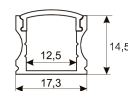

11.7890.0022.20 2 m length surface profile set. Includes: Anodized aluminium profile (Alu6063-T5) + PC clear diffuser + Installation clips + End caps.

Scheme

11.7890.0032.20

2 m length 45° surface profile set. Includes: Anodized aluminium profile (Alu6063-T5) + PC clear diffuser + Installation clips + End caps.

Scheme