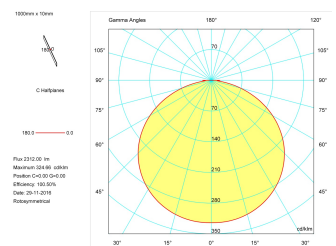

Photometry

Photometry

Accessories

11.7890.0012.20	2 m length recessed profile set. Includes: Anodized aluminium profile (Alu6063-T5) + PC clear diffuser + Installation clips + End caps

Scheme

2 m. length high efficiency adhesive flexible LED strip from the TROLL family Flexiled.

DESCRIPTION

2 m. length high efficiency adhesive flexible LED strip from the TROLL family Flexiled setting an advanced and innovative thermal balance system through passive dissipation with stable colour temperature of 6500° (cold white) optimised to be used as indoor or outdoor lighting where environmental integration was a relevant requirement such as bathrooms, kitchen furniture, shelves or retro-illumination. Designed for wall or ceiling surface mounted. Luminaire built-in a silicone protection diffuser with an angle beam of 120°. Luminaire sets a 20 W LED source with CRI higher than 85 % and a chromatic dispersion lower than 3 SMCD. Fixture has a luminous flux of 2312 Lm, with an efficiency of 87,6 Lm/W and a total consumption of 26,4 W. The average life for the luminaire is 30000 h (stabilised at a minimum flux of 70 % from the original). Luminaire is fed at 220-240V; 50/60 Hz. and needs a constant power auxiliary gear.

Item code	11.7890.2486.02
Product type	IN
Category	Surface Linears
Family	Led Profile
Subfamily	Flexiled
Materials	Luminaire built in clear silicone UV protected.
Optical system	Luminaire built-in a silicone protection diffuser.
Installation instructions	Luminaire designed for wall or ceiling surface mounted.
Pictograms