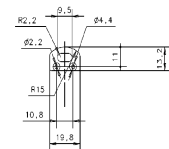

Scheme

478/C200/00

Transparent cover.

Scheme

478/P200/21

Aluminium profile.

Scheme

478/T/21

Profile covers. (2 units)

Scheme

48/04

With terminals up to 4 mm² section. To join 5 mm² silicone cable to 13 mm².

Picture

71/LD10024

96W Power supply driver from the Troll family Standard DriverP.

Picture