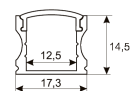

11.7890.0022.20 2 m length surface profile set. Includes: Anodized aluminium profile (Alu6063-T5) + PC clear diffuser + Installation clips + End caps.

Scheme

11.7890.0032.20

2 m length 45° surface profile set. Includes: Anodized aluminium profile (Alu6063-T5) + PC clear diffuser + Installation clips + End caps.

Scheme