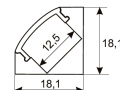

11.7890.1012.20

2 m length recessed profile set. Includes: Anodized aluminium profile (Alu6063-T5) + PC opal diffuser + Installation clips + End caps

Scheme