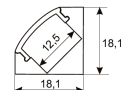

Dimensions

| | |
|-------------------------|-----------------|
| Product dimensions (mm) | 10 x 2000 x 2,5 |
| Packing dimensions (mm) | 150 x 200 x 4 |
| Net weight (g) | 90 |
| Gross weight (Kg) | 0,14 |

11.7890.0022.20 2 m length surface profile set. Includes: Anodized aluminium profile (Alu6063-T5) + PC clear diffuser + Installation clips + End caps.

Scheme

11.7890.0032.20

2 m length 45° surface profile set. Includes: Anodized aluminium profile (Alu6063-T5) + PC clear diffuser + Installation clips + End caps.

Scheme

11.7890.1012.20

2 m length recessed profile set. Includes: Anodized aluminium profile (Alu6063-T5) + PC opal diffuser + Installation clips + End caps

Scheme

11.7890.1022.20

2 m length surface profile set. Includes: Anodized aluminium profile (Alu6063-T5) + PC opal diffuser + Installation clips + End caps.