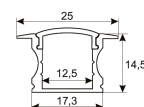

11.7890.1022.20

2 m length surface profile set. Includes: Anodized aluminium profile (Alu6063-T5) + PC opal diffuser + Installation clips + End caps.

Scheme