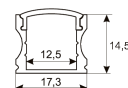

11.7890.1032.20

2 m length 45° surface profile set. Includes: Anodized aluminium profile (Alu6063-T5) + PC opal diffuser + Installation clips + End caps.

Scheme