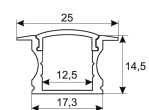

Scheme

2 m. length high efficiency adhesive flexible LED strip from the TROLL family Flexiled.

DESCRIPTION

2 m. length high efficiency adhesive flexible LED strip from the TROLL family Flexiled setting an advanced and innovative thermal balance system through passive dissipation with stable colour temperature of 6500° (cold white) optimised to be used as indoor or outdoor lighting where environmental integration was a relevant requirement such as bathrooms, kitchen furniture, shelves or retro-illumination. Designed for wall or ceiling surface mounted. Luminaire built-in a silicone protection diffuser with an angle beam of 120°. Luminaire sets a 20 W LED source with CRI higher than 85 % and a chromatic dispersion lower than 3 SMCD. Fixture has a luminous flux of 2312 Lm, with an efficiency of 87,6 Lm/W and a total consumption of 26,4 W. The average life for the luminaire is 30000 h (stabilised at a minimum flux of 70 % from the original). Luminaire is fed at 220-240V; 50/60 Hz. and needs a constant power auxiliary gear.

Item code	11.7890.2486.02
Product type	IN
Category	Surface Linears
Family	Led Profile
Subfamily	Flexiled
Materials	Luminaire built in clear silicone UV protected.
Optical system	Luminaire built-in a silicone protection diffuser.
Installation instructions	Luminaire designed for wall or ceiling surface mounted.
Pictograms