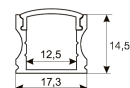

Dimensions

| | |
|-------------------------|-----------------|
| Product dimensions (mm) | 10 x 2000 x 2,5 |
| Packing dimensions (mm) | 150 x 200 x 4 |
| Net weight (g) | 90 |
| Gross weight (Kg) | 0,14 |

11.7890.0022.20 2 m length surface profile set. Includes: Anodized aluminium profile (Alu6063-T5) + PC clear diffuser + Installation clips + End caps.

Scheme

11.7890.0032.20

2 m length 45° surface profile set. Includes: Anodized aluminium profile (Alu6063-T5) + PC clear diffuser + Installation clips + End caps.

Scheme

11.7890.1012.20

2 m length recessed profile set. Includes: Anodized aluminium profile (Alu6063-T5) + PC opal diffuser + Installation clips + End caps

Scheme

11.7890.1022.20

2 m length surface profile set. Includes: Anodized aluminium profile (Alu6063-T5) + PC opal diffuser + Installation clips + End caps.

Scheme

11.7890.1032.20

2 m length 45° surface profile set. Includes: Anodized aluminium profile (Alu6063-T5) + PC opal diffuser + Installation clips + End caps.

Scheme

478/33

Upper fastening staples. (1 unit)