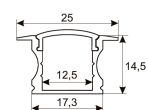

Scheme

2 m. length high efficiency adhesive flexible LED strip from the TROLL family Flexiled.

DESCRIPTION

2 m. length high efficiency adhesive flexible LED strip from the TROLL family Flexiled setting an advanced and innovative thermal balance system through passive dissipation with stable colour temperature of 6500° (cold white) optimised to be used as indoor or outdoor lighting where environmental integration was a relevant requirement such as bathrooms, kitchen furniture, shelves or retro-illumination. Designed for wall or ceiling surface mounted. Luminaire built-in a silicone protection diffuser with an angle beam of 120°. Luminaire sets a 20 W LED source with CRI higher than 85 % and a chromatic dispersion lower than 3 SMCD. Fixture has a luminous flux of 2312 Lm, with an efficiency of 87,6 Lm/W and a total consumption of 26,4 W. The average life for the luminaire is 30000 h (stabilised at a minimum flux of 70 % from the original). Luminaire is fed at 220-240V; 50/60 Hz. and needs a constant power auxiliary gear.

Item code	11.7890.2486.02
Product type	IN
Category	Surface Linears
Family	Led Profile
Subfamily	Flexiled
Materials	Luminaire built in clear silicone UV protected.
Optical system	Luminaire built-in a silicone protection diffuser.
Installation instructions	Luminaire designed for wall or ceiling surface mounted.
Pictograms