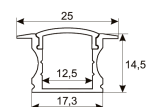

Dimensions

| | |
|-------------------------|-----------------|
| Product dimensions (mm) | 10 x 2000 x 2,5 |
| Packing dimensions (mm) | 150 x 200 x 4 |
| Net weight (g) | 90 |
| Gross weight (Kg) | 0,14 |

11.7890.0022.20 2 m length surface profile set. Includes: Anodized aluminium profile (Alu6063-T5) + PC clear diffuser + Installation clips + End caps.

Scheme

11.7890.0032.20

2 m length 45° surface profile set. Includes: Anodized aluminium profile (Alu6063-T5) + PC clear diffuser + Installation clips + End caps.

Scheme

11.7890.1012.20

2 m length recessed profile set. Includes: Anodized aluminium profile (Alu6063-T5) + PC opal diffuser + Installation clips + End caps

Scheme

11.7890.1022.20

2 m length surface profile set. Includes: Anodized aluminium profile (Alu6063-T5) + PC opal diffuser + Installation clips + End caps.