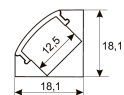

11.7890.1041.04

1 m length wall mounted profile set.
Includes: aluminium profile (Alu6063-T5)
+ PC matt diffuser + Installation clips +
End caps.