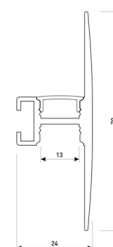

Dimensions	
Product dimensions (mm)	8 x 5000 x 2,5
Packing dimensions (mm)	210 x 240 x 4
Net weight (g)	220
Gross weight (Kg)	0,27

Product	
Real power (W)	5,26
Real luminous flux (Lm)	500
Luminous efficiency (Lm/W)	95
Beam angle (°)	120
Life time (h)	30000
IP	20
Electrical class insulation	Class 3
Photobiological risk	0 - Exempt
Operating temperature	from -20°C to 35°C
Electrical feeding	24 VDC
Energy efficiency class	A+

Scheme

11.7890.0042.20

2 m length wall mounted profile set.
Includes: aluminium profile (Alu6063-T5)
+ PC clear diffuser + Installation clips +
End caps.

Scheme

11.7890.0042.33

2 m length wall mounted profile set.
Includes: aluminium profile (Alu6063-T5)
+ PC clear diffuser + Installation clips +
End caps.

Scheme

11.7890.0051.20

1 m length of wall recessed profile set.
Includes: Recessed anodized aluminium
profile (Alu6063-T5) + PC clear diffuser +
Installation clips + End caps.

Scheme

11.7890.0052.20

2 m length of wall recessed profile set.
Includes: Recessed anodized aluminium profile (Alu6063-T5) + PC clear diffuser + Installation clips + End caps.