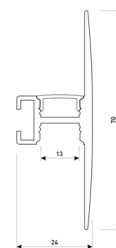

Scheme

11.7890.1032.20

2 m length 45° surface profile set.
Includes: Anodized aluminium profile
(Alu6063-T5) + PC opal diffuser +
Installation clips + End caps.

Scheme

11.7890.1041.04

1 m length wall mounted profile set.
Includes: aluminium profile (Alu6063-T5)
+ PC matt diffuser + Installation clips +
End caps.

Scheme

11.7890.1041.20

1 m length wall mounted profile set.
Includes: aluminium profile (Alu6063-T5)
+ PC matt diffuser + Installation clips +
End caps.

Scheme

11.7890.1041.33

1 m length wall mounted profile set.
Includes: aluminium profile (Alu6063-T5)
+ PC matt diffuser + Installation clips +
End caps.

Scheme

11.7890.1042.04

2 m length wall mounted profile set.
Includes: aluminium profile (Alu6063-T5)
+ PC matt diffuser + Installation clips +
End caps.

Scheme

11.7890.1042.20

2 m length wall mounted profile set.
Includes: aluminium profile (Alu6063-T5)
+ PC matt diffuser + Installation clips +
End caps.