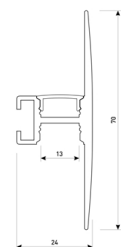

Dimensions

Product dimensions (mm)	8 x 5000 x 2,5
Packing dimensions (mm)	210 x 240 x 4
Net weight (g)	220
Gross weight (Kg)	0,27

Product

Real power (W)	5,26
Real luminous flux (Lm)	500
Luminous efficiency (Lm/W)	95
Beam angle (°)	120
Life time (h)	30000
IP	20
Electrical class insulation	Class 3
Photobiological risk	0 - Exempt
Operating temperature	from -20°C to 35°C
Electrical feeding	24 VDC
Energy efficiency class	A+

Scheme

11.7890.0031.20

1 m length 45° surface profile set.
Includes: Anodized aluminium profile
(Alu6063-T5) + PC clear diffuser +
Installation clips + End caps.

Scheme

11.7890.0032.20

2 m length 45° surface profile set.
Includes: Anodized aluminium profile
(Alu6063-T5) + PC clear diffuser +
Installation clips + End caps.

Scheme

11.7890.0041.04

1 m length wall mounted profile set.
Includes: aluminium profile (Alu6063-T5)
+ PC clear diffuser + Installation clips +
End caps.

Scheme

11.7890.0041.20

1 m length wall mounted profile set.
Includes: aluminium profile (Alu6063-T5)
+ PC clear diffuser + Installation clips +
End caps.

Scheme

11.7890.0041.30 1 m length wall mounted profile set. Includes: aluminium profile (Alu6063-T5)+ PC clear diffuser + Installation clips +End caps.

Scheme

11.7890.0042.04

2 m length wall mounted profile set.
Includes: aluminium profile (Alu6063-T5)
+ PC clear diffuser + Installation clips +
End caps.