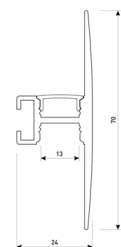

Dimensions	
Product dimensions (mm)	8 x 5000 x 2,5
Packing dimensions (mm)	210 x 240 x 4
Net weight (g)	220
Gross weight (Kg)	0,27

Product	
Real power (W)	5,26
Real luminous flux (Lm)	500
Luminous efficiency (Lm/W)	95
Beam angle (°)	120
Life time (h)	30000
IP	20
Electrical class insulation	Class 3
Photobiological risk	0 - Exempt
Operating temperature	from -20°C to 35°C
Electrical feeding	24 VDC
Energy efficiency class	A+

Scheme

11.7890.0031.20

1 m length 45° surface profile set.
Includes: Anodized aluminium profile (Alu6063-T5) + PC clear diffuser + Installation clips + End caps.

Scheme

11.7890.0032.20

2 m length 45° surface profile set.
Includes: Anodized aluminium profile (Alu6063-T5) + PC clear diffuser + Installation clips + End caps.

Scheme

11.7890.0041.04

1 m length wall mounted profile set.
Includes: aluminium profile (Alu6063-T5) + PC clear diffuser + Installation clips + End caps.

Scheme

11.7890.0041.20

1 m length wall mounted profile set.
Includes: aluminium profile (Alu6063-T5) + PC clear diffuser + Installation clips + End caps.