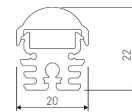

Dimensions	
Product dimensions (mm)	8 x 5000 x 2,5
Packing dimensions (mm)	210 x 240 x 4
Net weight (g)	220
Gross weight (Kg)	0,27

Product	
Real power (W)	5,26
Real luminous flux (Lm)	500
Luminous efficiency (Lm/W)	95
Beam angle (°)	120
Life time (h)	30000
IP	20
Electrical class insulation	Class 3
Photobiological risk	0 - Exempt
Operating temperature	from -20°C to 35°C
Electrical feeding	24 VDC
Energy efficiency class	A+

Scheme

11.7890.0051.20

1 m length of wall recessed profile set.
Includes: Recessed anodized aluminium
profile (Alu6063-T5) + PC clear diffuser +
Installation clips + End caps.

Scheme

11.7890.0052.20

2 m length of wall recessed profile set.
Includes: Recessed anodized aluminium profile (Alu6063-T5) + PC clear diffuser + Installation clips + End caps.

Scheme

11.7890.0401.20

Aluminium profile Iraty. Length 2m

Scheme

11.7890.0402.00

30° frosted diffuser for profiles Irati & Luna. Length 2 m.

11.7890.0403.00

60° frosted diffuser for profiles Irati & Luna. Length 2 m.