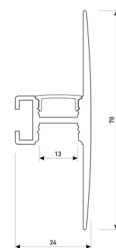

Dimensions	
Product dimensions (mm)	8 x 5000 x 2,5
Packing dimensions (mm)	210 x 240 x 4
Net weight (g)	220
Gross weight (Kg)	0,27

Product	
Real power (W)	5,26
Real luminous flux (Lm)	500
Luminous efficiency (Lm/W)	95
Beam angle (°)	120
Life time (h)	30000
IP	20
Electrical class insulation	Class 3
Photobiological risk	0 - Exempt
Operating temperature	from -20°C to 35°C
Electrical feeding	24 VDC
Energy efficiency class	A+

Scheme

11.7890.1032.20

2 m length 45° surface profile set.
Includes: Anodized aluminium profile
(Alu6063-T5) + PC opal diffuser +
Installation clips + End caps.

Scheme

11.7890.1041.04

1 m length wall mounted profile set.
Includes: aluminium profile (Alu6063-T5)
+ PC matt diffuser + Installation clips +
End caps.

Scheme

11.7890.1041.20

1 m length wall mounted profile set.
Includes: aluminium profile (Alu6063-T5)
+ PC matt diffuser + Installation clips +
End caps.

Scheme

11.7890.1041.33

1 m length wall mounted profile set.
Includes: aluminium profile (Alu6063-T5)
+ PC matt diffuser + Installation clips +
End caps.

Scheme

11.7890.1042.04

2 m length wall mounted profile set.
Includes: aluminium profile (Alu6063-T5)
+ PC matt diffuser + Installation clips +
End caps.

Scheme

11.7890.1042.20

2 m length wall mounted profile set.
Includes: aluminium profile (Alu6063-T5)
+ PC matt diffuser + Installation clips +
End caps.