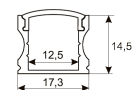

11.7890.1022.20	2 m length surface profile set. Includes: Anodized aluminium profile (Alu6063-T5) + PC opal diffuser + Installation clips + End caps.

Scheme