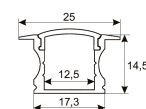

Scheme

11.7890.0012.20

**2 m length recessed profile set. Includes:
Anodized aluminium profile (Alu6063-T5)
+ PC clear diffuser + Installation clips +
End caps**