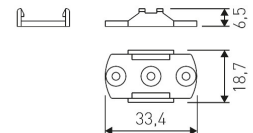

Scheme

11.7890.0052.20

2 m length of wall recessed profile set.
Includes: Recessed anodized aluminium profile (Alu6063-T5) + PC clear diffuser + Installation clips + End caps.

Scheme

11.7890.0401.20

Aluminium profile Iraty. Length 2m

Scheme

11.7890.0402.00

30° frosted diffuser for profiles Irati & Luna. Length 2 m.

11.7890.0403.00

60° frosted diffuser for profiles Irati & Luna. Length 2 m.

11.7890.0404.00

90° frosted diffuser for profiles Irati & Luna. Length 2 m.

11.7890.0405.00

Opal diffuser for profiles Irati & Luna. Length 2 m.

11.7890.0406.00

Transparent diffuser for profiles Irati & Luna. Length 2 m.

11.7890.0407.00

Frosted diffuser for profiles Irati & Luna. Length 2 m.

11.7890.0409.20

set of end caps for aluminium profile Irati. (2 units by ref.)

11.7890.0410.00

Set of installationclamps for profiles Irati & Luna. (2 units/ref.)

Scheme

11.7890.0411.00

Joint-ball accessory for aluminium profiles Roncal, Itaty & Luna. (1 unit by reference)

Scheme