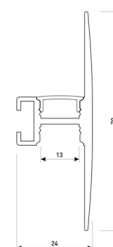

Dimensions

Product dimensions (mm)	8 x 5000 x 2,5
Packing dimensions (mm)	210 x 240 x 4
Net weight (g)	220
Gross weight (Kg)	0,27

Product

Real power (W)	5,26
Real luminous flux (Lm)	500
Luminous efficiency (Lm/W)	95
Beam angle (°)	120
Life time (h)	30000
IP	20
Electrical class insulation	Class 3
Photobiological risk	0 - Exempt
Operating temperature	from -20°C to 35°C
Electrical feeding	24 VDC
Energy efficiency class	A+

Scheme

11.7890.0041.30 1 m length wall mounted profile set. Includes: aluminium profile (Alu6063-T5)+ PC clear diffuser + Installation clips +End caps.

Scheme

11.7890.0042.04

2 m length wall mounted profile set.
Includes: aluminium profile (Alu6063-T5)
+ PC clear diffuser + Installation clips +
End caps.

Scheme

11.7890.0042.20

2 m length wall mounted profile set.
Includes: aluminium profile (Alu6063-T5)
+ PC clear diffuser + Installation clips +
End caps.

Scheme

11.7890.0042.33

2 m length wall mounted profile set.
Includes: aluminium profile (Alu6063-T5)
+ PC clear diffuser + Installation clips +
End caps.

Scheme

11.7890.0051.20

1 m length of wall recessed profile set.
Includes: Recessed anodized aluminium
profile (Alu6063-T5) + PC clear diffuser +
Installation clips + End caps.

Scheme

11.7890.0052.20

2 m length of wall recessed profile set.
Includes: Recessed anodized aluminium profile (Alu6063-T5) + PC clear diffuser + Installation clips + End caps.