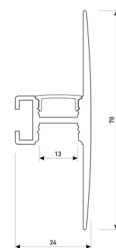

Dimensions

Product dimensions (mm)	8 x 5000 x 2,5
Packing dimensions (mm)	210 x 240 x 4
Net weight (g)	220
Gross weight (Kg)	0,27

Product

Real power (W)	5,26
Real luminous flux (Lm)	500
Luminous efficiency (Lm/W)	95
Beam angle (°)	120
Life time (h)	30000
IP	20
Electrical class insulation	Class 3
Photobiological risk	0 - Exempt
Operating temperature	from -20°C to 35°C
Electrical feeding	24 VDC
Energy efficiency class	A+

Scheme

11.7890.1032.20

2 m length 45° surface profile set.
Includes: Anodized aluminium profile
(Alu6063-T5) + PC opal diffuser +
Installation clips + End caps.

Scheme

11.7890.1041.04

1 m length wall mounted profile set.
Includes: aluminium profile (Alu6063-T5)
+ PC matt diffuser + Installation clips +
End caps.

Scheme

11.7890.1041.20

1 m length wall mounted profile set.
Includes: aluminium profile (Alu6063-T5)
+ PC matt diffuser + Installation clips +
End caps.

Scheme

11.7890.1041.33

1 m length wall mounted profile set.
Includes: aluminium profile (Alu6063-T5)
+ PC matt diffuser + Installation clips +
End caps.

Scheme

11.7890.1042.04

2 m length wall mounted profile set.
Includes: aluminium profile (Alu6063-T5)
+ PC matt diffuser + Installation clips +
End caps.

Scheme

11.7890.1042.20

2 m length wall mounted profile set.
Includes: aluminium profile (Alu6063-T5)
+ PC matt diffuser + Installation clips +
End caps.