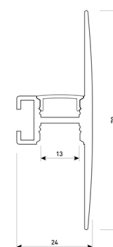

Dimensions

Product dimensions (mm)	8 x 5000 x 2,5
Packing dimensions (mm)	210 x 240 x 4
Net weight (g)	220
Gross weight (Kg)	0,27

Product

Real power (W)	5,26
Real luminous flux (Lm)	500
Luminous efficiency (Lm/W)	95
Beam angle (°)	120
Life time (h)	30000
IP	20
Electrical class insulation	Class 3
Photobiological risk	0 - Exempt
Operating temperature	from -20°C to 35°C
Electrical feeding	24 VDC
Energy efficiency class	A+

Scheme

11.7890.0041.30 1 m length wall mounted profile set. Includes: aluminium profile (Alu6063-T5)+ PC clear diffuser + Installation clips +End caps.

Scheme

11.7890.0042.04

2 m length wall mounted profile set.
Includes: aluminium profile (Alu6063-T5)
+ PC clear diffuser + Installation clips +
End caps.

Scheme

11.7890.0042.20

2 m length wall mounted profile set.
Includes: aluminium profile (Alu6063-T5)
+ PC clear diffuser + Installation clips +
End caps.

Scheme

11.7890.0042.33

2 m length wall mounted profile set.
Includes: aluminium profile (Alu6063-T5)
+ PC clear diffuser + Installation clips +
End caps.