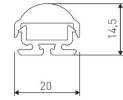

11.7890.0412.03	Accessory for suspension of profiles Roncal, Irati & Luna. (1 unit by reference)
11.7890.0412.33	Accessory for suspension of profiles Roncal, Irati & Luna. (1 unit by reference)
11.7890.0501.20	Aluminium profile Luna. Length 2m

Scheme

11.7890.0502.20	Set of End caps for aluminium profile Luna. (2 units/ref.).
11.7890.1011.20	1 m length recessed profile set. Includes: Recessed anodized aluminium profile (Alu6063-T5) + PC opal diffuser + Installation clips + End caps.

Scheme