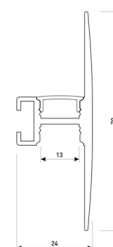

Dimensions	
Product dimensions (mm)	8 x 5000 x 2,5
Packing dimensions (mm)	210 x 240 x 4
Net weight (g)	220
Gross weight (Kg)	0,27

Product	
Real power (W)	5,26
Real luminous flux (Lm)	500
Luminous efficiency (Lm/W)	95
Beam angle (°)	120
Life time (h)	30000
IP	20
Electrical class insulation	Class 3
Photobiological risk	0 - Exempt
Operating temperature	from -20°C to 35°C
Electrical feeding	24 VDC
Energy efficiency class	A+

Scheme

11.7890.0041.30 1 m length wall mounted profile set. Includes: aluminium profile (Alu6063-T5)+ PC clear diffuser + Installation clips +End caps.

Scheme

11.7890.0042.04

2 m length wall mounted profile set.
Includes: aluminium profile (Alu6063-T5)
+ PC clear diffuser + Installation clips +
End caps.

Scheme

11.7890.0042.20

2 m length wall mounted profile set.
Includes: aluminium profile (Alu6063-T5)
+ PC clear diffuser + Installation clips +
End caps.

Scheme

11.7890.0042.33

2 m length wall mounted profile set.
Includes: aluminium profile (Alu6063-T5)
+ PC clear diffuser + Installation clips +
End caps.

Scheme

11.7890.0051.20

1 m length of wall recessed profile set.
Includes: Recessed anodized aluminium
profile (Alu6063-T5) + PC clear diffuser +
Installation clips + End caps.

Scheme

11.7890.0052.20

2 m length of wall recessed profile set.
Includes: Recessed anodized aluminium profile (Alu6063-T5) + PC clear diffuser + Installation clips + End caps.