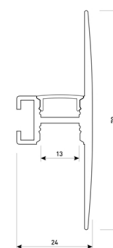

Dimensions	
Product dimensions (mm)	8 x 5000 x 2,5
Packing dimensions (mm)	210 x 240 x 4
Net weight (g)	220
Gross weight (Kg)	0,27

Product	
Real power (W)	5,26
Real luminous flux (Lm)	500
Luminous efficiency (Lm/W)	95
Beam angle (°)	120
Life time (h)	30000
IP	20
Electrical class insulation	Class 3
Photobiological risk	0 - Exempt
Operating temperature	from -20°C to 35°C
Electrical feeding	24 VDC
Energy efficiency class	A+

Scheme

11.7890.0041.04

1 m length wall mounted profile set.
Includes: aluminium profile (Alu6063-T5)
+ PC clear diffuser + Installation clips +
End caps.

Scheme

11.7890.0041.20

1 m length wall mounted profile set.
Includes: aluminium profile (Alu6063-T5)
+ PC clear diffuser + Installation clips +
End caps.

Scheme

11.7890.0041.30 1 m length wall mounted profile set. Includes: aluminium profile (Alu6063-T5)+ PC clear diffuser + Installation clips +End caps.

Scheme

11.7890.0042.04

2 m length wall mounted profile set.
Includes: aluminium profile (Alu6063-T5)
+ PC clear diffuser + Installation clips +
End caps.

Scheme

11.7890.0042.20

2 m length wall mounted profile set.
Includes: aluminium profile (Alu6063-T5)
+ PC clear diffuser + Installation clips +
End caps.

Scheme

11.7890.0042.33

2 m length wall mounted profile set.
Includes: aluminium profile (Alu6063-T5)
+ PC clear diffuser + Installation clips +
End caps.