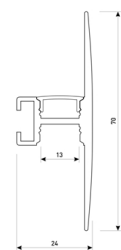

Dimensions

Product dimensions (mm)	8 x 5000 x 2,5
Packing dimensions (mm)	210 x 240 x 4
Net weight (g)	220
Gross weight (Kg)	0,27

Product

Real power (W)	5,26
Real luminous flux (Lm)	500
Luminous efficiency (Lm/W)	95
Beam angle (°)	120
Life time (h)	30000
IP	20
Electrical class insulation	Class 3
Photobiological risk	0 - Exempt
Operating temperature	from -20°C to 35°C
Electrical feeding	24 VDC
Energy efficiency class	A+

Scheme

11.7890.1022.20	2 m length surface profile set. Includes: Anodized aluminium profile (Alu6063-T5) + PC opal diffuser + Installation clips + End caps.
-----------------	---

Scheme

11.7890.1031.20	1 m length 45° surface profile set. Includes: Anodized aluminium profile (Alu6063-T5) + PC opal diffuser + Installation clips + End caps.
-----------------	---

Scheme

11.7890.1032.20

2 m length 45° surface profile set.
Includes: Anodized aluminium profile
(Alu6063-T5) + PC opal diffuser +
Installation clips + End caps.

Scheme

11.7890.1041.04

1 m length wall mounted profile set.
Includes: aluminium profile (Alu6063-T5)
+ PC matt diffuser + Installation clips +
End caps.

Scheme

11.7890.1041.20

1 m length wall mounted profile set.
Includes: aluminium profile (Alu6063-T5)
+ PC matt diffuser + Installation clips +
End caps.

Scheme

11.7890.1041.33

1 m length wall mounted profile set.
Includes: aluminium profile (Alu6063-T5)
+ PC matt diffuser + Installation clips +
End caps.