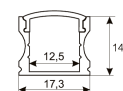

Scheme

11.7890.0022.20

**2 m length surface profile set. Includes:
Anodized aluminium profile (Alu6063-T5)
+ PC clear diffuser + Installation clips +
End caps.**