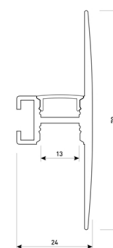

Dimensions	
Product dimensions (mm)	8 x 5000 x 2,5
Packing dimensions (mm)	210 x 240 x 4
Net weight (g)	220
Gross weight (Kg)	0,27

Product	
Real power (W)	5,26
Real luminous flux (Lm)	500
Luminous efficiency (Lm/W)	95
Beam angle (°)	120
Life time (h)	30000
IP	20
Electrical class insulation	Class 3
Photobiological risk	0 - Exempt
Operating temperature	from -20°C to 35°C
Electrical feeding	24 VDC
Energy efficiency class	A+

Scheme

11.7890.0041.04

1 m length wall mounted profile set.
Includes: aluminium profile (Alu6063-T5) + PC clear diffuser + Installation clips + End caps.

Scheme

11.7890.0041.20

1 m length wall mounted profile set.
Includes: aluminium profile (Alu6063-T5) + PC clear diffuser + Installation clips + End caps.

Scheme

11.7890.0041.30 1 m length wall mounted profile set. Includes: aluminium profile (Alu6063-T5)+ PC clear diffuser + Installation clips +End caps.

Scheme

11.7890.0042.04

2 m length wall mounted profile set.
Includes: aluminium profile (Alu6063-T5)
+ PC clear diffuser + Installation clips +
End caps.

Scheme

11.7890.0042.20

2 m length wall mounted profile set.
Includes: aluminium profile (Alu6063-T5)
+ PC clear diffuser + Installation clips +
End caps.

Scheme

11.7890.0042.33

2 m length wall mounted profile set.
Includes: aluminium profile (Alu6063-T5)
+ PC clear diffuser + Installation clips +
End caps.