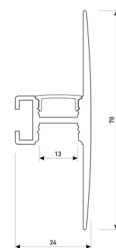

Scheme

11.7890.1032.20

2 m length 45° surface profile set.
Includes: Anodized aluminium profile
(Alu6063-T5) + PC opal diffuser +
Installation clips + End caps.

Scheme

11.7890.1041.04

1 m length wall mounted profile set.
Includes: aluminium profile (Alu6063-T5)
+ PC matt diffuser + Installation clips +
End caps.

Scheme

11.7890.1041.20

1 m length wall mounted profile set.
Includes: aluminium profile (Alu6063-T5)
+ PC matt diffuser + Installation clips +
End caps.

Scheme

11.7890.1041.33

1 m length wall mounted profile set.
Includes: aluminium profile (Alu6063-T5)
+ PC matt diffuser + Installation clips +
End caps.

Scheme

11.7890.1042.04

2 m length wall mounted profile set.
Includes: aluminium profile (Alu6063-T5)
+ PC matt diffuser + Installation clips +
End caps.

Scheme

11.7890.1042.20

2 m length wall mounted profile set.
Includes: aluminium profile (Alu6063-T5)
+ PC matt diffuser + Installation clips +
End caps.