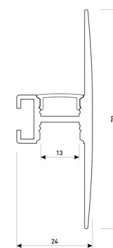

Dimensions	
Product dimensions (mm)	8 x 5000 x 2,5
Packing dimensions (mm)	210 x 240 x 4
Net weight (g)	220
Gross weight (Kg)	0,27

Product	
Real power (W)	5,26
Real luminous flux (Lm)	500
Luminous efficiency (Lm/W)	95
Beam angle (°)	120
Life time (h)	30000
IP	20
Electrical class insulation	Class 3
Photobiological risk	0 - Exempt
Operating temperature	from -20°C to 35°C
Electrical feeding	24 VDC
Energy efficiency class	A+

Scheme

11.7890.0031.20

1 m length 45° surface profile set.
Includes: Anodized aluminium profile (Alu6063-T5) + PC clear diffuser + Installation clips + End caps.

Scheme

11.7890.0032.20

2 m length 45° surface profile set.
Includes: Anodized aluminium profile (Alu6063-T5) + PC clear diffuser + Installation clips + End caps.

Scheme

11.7890.0041.04

1 m length wall mounted profile set.
Includes: aluminium profile (Alu6063-T5) + PC clear diffuser + Installation clips + End caps.

Scheme

11.7890.0041.20

1 m length wall mounted profile set.
Includes: aluminium profile (Alu6063-T5) + PC clear diffuser + Installation clips + End caps.

Scheme

11.7890.0041.30 1 m length wall mounted profile set. Includes: aluminium profile (Alu6063-T5)+ PC clear diffuser + Installation clips +End caps.

Scheme

11.7890.0042.04

2 m length wall mounted profile set.
Includes: aluminium profile (Alu6063-T5)
+ PC clear diffuser + Installation clips +
End caps.