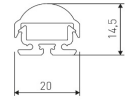

11.7890.0412.03	Accessory for suspension of profiles Roncal, Irati & Luna. (1 unit by reference)
11.7890.0412.33	Accessory for suspension of profiles Roncal, Irati & Luna. (1 unit by reference)
11.7890.0501.20	Aluminium profile Luna. Length 2m

Scheme

11.7890.0502.20	Set of En caps for aluminium profile Luna. (2 units/ref.).
11.7890.1011.20	1 m length recessed profile set. Includes: Recessed anodized aluminium profile (Alu6063-T5) + PC opal diffuser + Installation clips + End caps.

Scheme