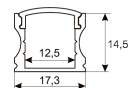

Dimensions	
Product dimensions (mm)	8 x 5000 x 2,5
Packing dimensions (mm)	210 x 240 x 4
Net weight (g)	220
Gross weight (Kg)	0,27

Product	
Real power (W)	5,26
Real luminous flux (Lm)	500
Luminous efficiency (Lm/W)	95
Beam angle (°)	120
Life time (h)	30000
IP	20
Electrical class insulation	Class 3
Photobiological risk	0 - Exempt
Operating temperature	from -20°C to 35°C
Electrical feeding	24 VDC
Energy efficiency class	A+

Scheme

11.7890.0021.20

**1 m length surface profile set. Includes:
Anodized aluminium profile (Alu6063-T5)
+ PC clear diffuser + Installation clips +
End caps.**

Scheme

11.7890.0022.20

**2 m length surface profile set. Includes:
Anodized aluminium profile (Alu6063-T5)
+ PC clear diffuser + Installation clips +
End caps.**

Scheme

11.7890.0031.20

1 m length 45° surface profile set.
Includes: Anodized aluminium profile
(Alu6063-T5) + PC clear diffuser +
Installation clips + End caps.

Scheme

11.7890.0032.20

2 m length 45° surface profile set.
Includes: Anodized aluminium profile
(Alu6063-T5) + PC clear diffuser +
Installation clips + End caps.