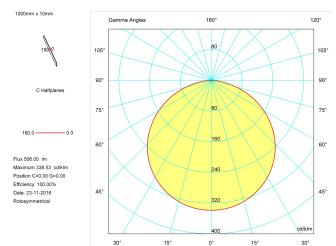

Item code	11.7891.0581.00
Product type	IN
Category	Linealed
Family	Flexiled
Subfamily	Sena
Materials	Luminaire built in clear silicone UV protected.
Optical system	Luminaire built-in a silicone protection diffuser.
Installation instructions	Luminaire designed for wall or ceiling surface mounted.
Pictograms	

Dimensions	
Product dimensions (mm)	8 x 5000 x 2,5
Packing dimensions (mm)	210 x 240 x 4
Net weight (g)	220
Gross weight (Kg)	0,27

Product	
Real power (W)	5,26
Real luminous flux (Lm)	500
Luminous efficiency (Lm/W)	95
Beam angle (°)	120
Life time (h)	30000
IP	20
Electrical class insulation	Class 3
Photobiological risk	0 - Exempt
Operating temperature	from -20°C to 35°C
Electrical feeding	24 VDC
Energy efficiency class	A+

Control gear	
Control gear	Electronic Control Gear

Light source	
Light source included	Yes
Light source	Led
Nominal power (W)	5
Nominal luminous flux (Lm)	540
Colour temperature (K)	2300
Colour consistency (SDCM)	3
CRI	80

Photometry	
Photometry