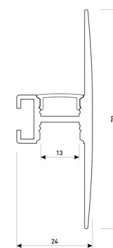

Dimensions	
Product dimensions (mm)	8 x 5000 x 2,5
Packing dimensions (mm)	210 x 240 x 4
Net weight (g)	220
Gross weight (Kg)	0,27

Product	
Real power (W)	5,26
Real luminous flux (Lm)	500
Luminous efficiency (Lm/W)	95
Beam angle (°)	120
Life time (h)	30000
IP	20
Electrical class insulation	Class 3
Photobiological risk	0 - Exempt
Operating temperature	from -20°C to 35°C
Electrical feeding	24 VDC
Energy efficiency class	A+

Scheme

11.7890.0031.20

1 m length 45° surface profile set.
Includes: Anodized aluminium profile
(Alu6063-T5) + PC clear diffuser +
Installation clips + End caps.

Scheme

11.7890.0032.20

2 m length 45° surface profile set.
Includes: Anodized aluminium profile
(Alu6063-T5) + PC clear diffuser +
Installation clips + End caps.

Scheme

11.7890.0041.04

1 m length wall mounted profile set.
Includes: aluminium profile (Alu6063-T5)
+ PC clear diffuser + Installation clips +
End caps.

Scheme

11.7890.0041.20

1 m length wall mounted profile set.
Includes: aluminium profile (Alu6063-T5)
+ PC clear diffuser + Installation clips +
End caps.

Scheme

11.7890.0041.30 1 m length wall mounted profile set. Includes: aluminium profile (Alu6063-T5)+ PC clear diffuser + Installation clips +End caps.

Scheme

11.7890.0042.04

2 m length wall mounted profile set.
Includes: aluminium profile (Alu6063-T5)
+ PC clear diffuser + Installation clips +
End caps.