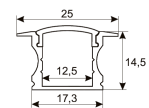

Dimensions	
Product dimensions (mm)	8 x 5000 x 2,5
Packing dimensions (mm)	210 x 240 x 4
Net weight (g)	220
Gross weight (Kg)	0,27

Product	
Real power (W)	5,26
Real luminous flux (Lm)	500
Luminous efficiency (Lm/W)	95
Beam angle (°)	120
Life time (h)	30000
IP	20
Electrical class insulation	Class 3
Photobiological risk	0 - Exempt
Operating temperature	from -20°C to 35°C
Electrical feeding	24 VDC
Energy efficiency class	A+

Scheme

11.7890.0411.00

Joint-ball accessory for aluminium profiles Roncal, Itaty & Luna. (1 unit by reference)

Scheme

11.7890.0412.03	Accessory for suspension of profiles Roncal, Irati & Luna. (1 unit by reference)
11.7890.0412.33	Accessory for suspension of profiles Roncal, Irati & Luna. (1 unit by reference)
11.7890.0501.20	Aluminium profile Luna. Length 2m

Scheme

11.7890.0502.20	Set of End caps for aluminium profile Luna. (2 units/ref.).
11.7890.1011.20	1 m length recessed profile set. Includes: Recessed anodized aluminium profile (Alu6063-T5) + PC opal diffuser + Installation clips + End caps.

Scheme

11.7890.1012.20	2 m length recessed profile set. Includes: Anodized aluminium profile (Alu6063-T5) + PC opal diffuser + Installation clips + End caps
-----------------	---

Scheme

11.7890.1021.20	1 m length surface profile set. Includes: Anodized aluminium profile (Alu6063-T5) + PC opal diffuser + Installation clips + End caps.
-----------------	---