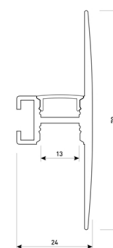

Dimensions

Product dimensions (mm)	8 x 5000 x 2,5
Packing dimensions (mm)	210 x 240 x 4
Net weight (g)	220
Gross weight (Kg)	0,27

Product

Real power (W)	5,26
Real luminous flux (Lm)	500
Luminous efficiency (Lm/W)	95
Beam angle (°)	120
Life time (h)	30000
IP	20
Electrical class insulation	Class 3
Photobiological risk	0 - Exempt
Operating temperature	from -20°C to 35°C
Electrical feeding	24 VDC
Energy efficiency class	A+

Scheme

11.7890.0041.04

1 m length wall mounted profile set.
Includes: aluminium profile (Alu6063-T5)
+ PC clear diffuser + Installation clips +
End caps.

Scheme

11.7890.0041.20

1 m length wall mounted profile set.
Includes: aluminium profile (Alu6063-T5)
+ PC clear diffuser + Installation clips +
End caps.

Scheme

11.7890.0041.30 1 m length wall mounted profile set. Includes: aluminium profile (Alu6063-T5)+ PC clear diffuser + Installation clips +End caps.

Scheme

11.7890.0042.04

2 m length wall mounted profile set.
Includes: aluminium profile (Alu6063-T5)
+ PC clear diffuser + Installation clips +
End caps.

Scheme

11.7890.0042.20

2 m length wall mounted profile set.
Includes: aluminium profile (Alu6063-T5)
+ PC clear diffuser + Installation clips +
End caps.

Scheme

11.7890.0042.33

2 m length wall mounted profile set.
Includes: aluminium profile (Alu6063-T5)
+ PC clear diffuser + Installation clips +
End caps.