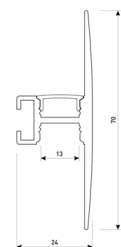

Dimensions

Product dimensions (mm)	8 x 5000 x 2,5
Packing dimensions (mm)	210 x 240 x 4
Net weight (g)	220
Gross weight (Kg)	0,27

Product

Real power (W)	5,26
Real luminous flux (Lm)	500
Luminous efficiency (Lm/W)	95
Beam angle (°)	120
Life time (h)	30000
IP	20
Electrical class insulation	Class 3
Photobiological risk	0 - Exempt
Operating temperature	from -20°C to 35°C
Electrical feeding	24 VDC
Energy efficiency class	A+

Scheme

11.7890.0031.20

1 m length 45° surface profile set.
Includes: Anodized aluminium profile
(Alu6063-T5) + PC clear diffuser +
Installation clips + End caps.

Scheme

11.7890.0032.20

2 m length 45° surface profile set.
Includes: Anodized aluminium profile
(Alu6063-T5) + PC clear diffuser +
Installation clips + End caps.

Scheme

11.7890.0041.04

1 m length wall mounted profile set.
Includes: aluminium profile (Alu6063-T5)
+ PC clear diffuser + Installation clips +
End caps.

Scheme

11.7890.0041.20

1 m length wall mounted profile set.
Includes: aluminium profile (Alu6063-T5)
+ PC clear diffuser + Installation clips +
End caps.