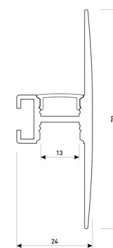

Dimensions

Product dimensions (mm)	8 x 5000 x 2,5
Packing dimensions (mm)	210 x 240 x 4
Net weight (g)	220
Gross weight (Kg)	0,27

Product

Real power (W)	5,26
Real luminous flux (Lm)	500
Luminous efficiency (Lm/W)	95
Beam angle (°)	120
Life time (h)	30000
IP	20
Electrical class insulation	Class 3
Photobiological risk	0 - Exempt
Operating temperature	from -20°C to 35°C
Electrical feeding	24 VDC
Energy efficiency class	A+

Scheme

11.7890.0031.20

1 m length 45° surface profile set.
Includes: Anodized aluminium profile
(Alu6063-T5) + PC clear diffuser +
Installation clips + End caps.

Scheme

11.7890.0032.20

2 m length 45° surface profile set.
Includes: Anodized aluminium profile
(Alu6063-T5) + PC clear diffuser +
Installation clips + End caps.

Scheme

11.7890.0041.04

1 m length wall mounted profile set.
Includes: aluminium profile (Alu6063-T5)
+ PC clear diffuser + Installation clips +
End caps.

Scheme

11.7890.0041.20

1 m length wall mounted profile set.
Includes: aluminium profile (Alu6063-T5)
+ PC clear diffuser + Installation clips +
End caps.

Scheme

11.7890.0041.30 1 m length wall mounted profile set. Includes: aluminium profile (Alu6063-T5)+ PC clear diffuser + Installation clips +End caps.

Scheme

11.7890.0042.04

2 m length wall mounted profile set.
Includes: aluminium profile (Alu6063-T5)
+ PC clear diffuser + Installation clips +
End caps.