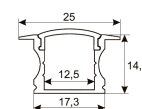

Dimensions

Product dimensions (mm)	8 x 5000 x 2,5
Packing dimensions (mm)	210 x 240 x 4
Net weight (g)	220
Gross weight (Kg)	0,27

Product

Real power (W)	5,26
Real luminous flux (Lm)	500
Luminous efficiency (Lm/W)	95
Beam angle (°)	120
Life time (h)	30000
IP	20
Electrical class insulation	Class 3
Photobiological risk	0 - Exempt
Operating temperature	from -20°C to 35°C
Electrical feeding	24 VDC
Energy efficiency class	A+

Picture

Scheme

11.7890.0011.20

**1 m length recessed profile set. Includes:
Recessed anodized aluminium profile
(Alu6063-T5) + PC clear diffuser +
Installation clips + End caps.**

Scheme

11.7890.0012.20

**2 m length recessed profile set. Includes:
Anodized aluminium profile (Alu6063-T5)
+ PC clear diffuser + Installation clips +
End caps**