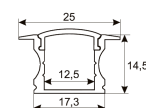

Scheme

11.7890.0021.20

**1 m length surface profile set. Includes:
Anodized aluminium profile (Alu6063-T5)
+ PC clear diffuser + Installation clips +
End caps.**