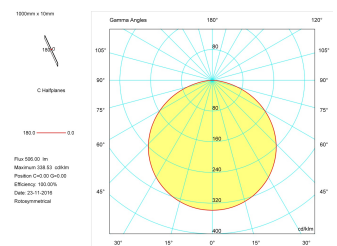

Photometry

Photometry