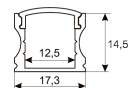

Dimensions	
Product dimensions (mm)	8 x 5000 x 2,5
Packing dimensions (mm)	210 x 240 x 4
Net weight (g)	220
Gross weight (Kg)	0,27

Product	
Real power (W)	5,26
Real luminous flux (Lm)	500
Luminous efficiency (Lm/W)	95
Beam angle (°)	120
Life time (h)	30000
IP	20
Electrical class insulation	Class 3
Photobiological risk	0 - Exempt
Operating temperature	from -20°C to 35°C
Electrical feeding	24 VDC
Energy efficiency class	A+

Scheme

11.7890.0021.20

**1 m length surface profile set. Includes:
Anodized aluminium profile (Alu6063-T5)
+ PC clear diffuser + Installation clips +
End caps.**

Scheme

11.7890.0022.20

**2 m length surface profile set. Includes:
Anodized aluminium profile (Alu6063-T5)
+ PC clear diffuser + Installation clips +
End caps.**

Scheme

11.7890.0031.20

1 m length 45° surface profile set.
Includes: Anodized aluminium profile (Alu6063-T5) + PC clear diffuser + Installation clips + End caps.

Scheme

11.7890.0032.20

2 m length 45° surface profile set.
Includes: Anodized aluminium profile (Alu6063-T5) + PC clear diffuser + Installation clips + End caps.