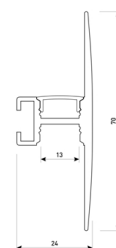

Scheme

11.7890.1041.20

1 m length wall mounted profile set.
Includes: aluminium profile (Alu6063-T5)
+ PC matt diffuser + Installation clips +
End caps.

Scheme

11.7890.1041.33

1 m length wall mounted profile set.
Includes: aluminium profile (Alu6063-T5)
+ PC matt diffuser + Installation clips +
End caps.

Scheme

11.7890.1042.04

2 m length wall mounted profile set.
Includes: aluminium profile (Alu6063-T5)
+ PC matt diffuser + Installation clips +
End caps.

Scheme

11.7890.1042.20

2 m length wall mounted profile set.
Includes: aluminium profile (Alu6063-T5)
+ PC matt diffuser + Installation clips +
End caps.

Scheme

11.7890.1042.33

2 m length wall mounted profile set.
Includes: aluminium profile (Alu6063-T5)
+ PC matt diffuser + Installation clips +
End caps.

Scheme

11.7890.1051.20

1 m length of wall recessed profile set.
Includes: Recessed anodized aluminium
profile (Alu6063-T5) + PC matt diffuser +
Installation clips + End caps.