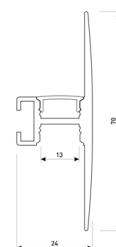

Scheme

11.7890.1041.20

1 m length wall mounted profile set.
Includes: aluminium profile (Alu6063-T5)
+ PC matt diffuser + Installation clips +
End caps.

Scheme

11.7890.1041.33

1 m length wall mounted profile set.
Includes: aluminium profile (Alu6063-T5)
+ PC matt diffuser + Installation clips +
End caps.

Scheme

11.7890.1042.04

2 m length wall mounted profile set.
Includes: aluminium profile (Alu6063-T5)
+ PC matt diffuser + Installation clips +
End caps.

Scheme

11.7890.1042.20

2 m length wall mounted profile set.
Includes: aluminium profile (Alu6063-T5)
+ PC matt diffuser + Installation clips +
End caps.

Scheme

11.7890.1042.33

2 m length wall mounted profile set.
Includes: aluminium profile (Alu6063-T5)
+ PC matt diffuser + Installation clips +
End caps.

Scheme

11.7890.1051.20

1 m length of wall recessed profile set.
Includes: Recessed anodized aluminium
profile (Alu6063-T5) + PC matt diffuser +
Installation clips + End caps.