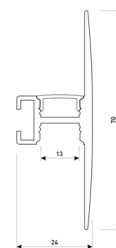

Dimensions	
Product dimensions (mm)	8 x 5000 x 2,5
Packing dimensions (mm)	210 x 240 x 4
Net weight (g)	220
Gross weight (Kg)	0,27

Product	
Real power (W)	5,26
Real luminous flux (Lm)	500
Luminous efficiency (Lm/W)	95
Beam angle (°)	120
Life time (h)	30000
IP	20
Electrical class insulation	Class 3
Photobiological risk	0 - Exempt
Operating temperature	from -20°C to 35°C
Electrical feeding	24 VDC
Energy efficiency class	A+

Scheme

11.7890.1032.20

2 m length 45° surface profile set.
Includes: Anodized aluminium profile
(Alu6063-T5) + PC opal diffuser +
Installation clips + End caps.

Scheme

11.7890.1041.04

1 m length wall mounted profile set.
Includes: aluminium profile (Alu6063-T5)
+ PC matt diffuser + Installation clips +
End caps.

Scheme

11.7890.1041.20

1 m length wall mounted profile set.
Includes: aluminium profile (Alu6063-T5)
+ PC matt diffuser + Installation clips +
End caps.

Scheme

11.7890.1041.33

1 m length wall mounted profile set.
Includes: aluminium profile (Alu6063-T5)
+ PC matt diffuser + Installation clips +
End caps.

Scheme

11.7890.1042.04

2 m length wall mounted profile set.
Includes: aluminium profile (Alu6063-T5)
+ PC matt diffuser + Installation clips +
End caps.

Scheme

11.7890.1042.20

2 m length wall mounted profile set.
Includes: aluminium profile (Alu6063-T5)
+ PC matt diffuser + Installation clips +
End caps.