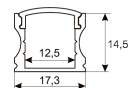

Dimensions

Product dimensions (mm)	8 x 5000 x 2,5
Packing dimensions (mm)	210 x 240 x 4
Net weight (g)	220
Gross weight (Kg)	0,27

Product

Real power (W)	5,26
Real luminous flux (Lm)	500
Luminous efficiency (Lm/W)	95
Beam angle (°)	120
Life time (h)	30000
IP	20
Electrical class insulation	Class 3
Photobiological risk	0 - Exempt
Operating temperature	from -20°C to 35°C
Electrical feeding	24 VDC
Energy efficiency class	A+

Scheme

11.7890.0021.20

**1 m length surface profile set. Includes:
Anodized aluminium profile (Alu6063-T5)
+ PC clear diffuser + Installation clips +
End caps.**

Scheme

11.7890.0022.20

**2 m length surface profile set. Includes:
Anodized aluminium profile (Alu6063-T5)
+ PC clear diffuser + Installation clips +
End caps.**

Scheme

11.7890.0031.20

1 m length 45° surface profile set.
Includes: Anodized aluminium profile
(Alu6063-T5) + PC clear diffuser +
Installation clips + End caps.

Scheme

11.7890.0032.20

2 m length 45° surface profile set.
Includes: Anodized aluminium profile
(Alu6063-T5) + PC clear diffuser +
Installation clips + End caps.