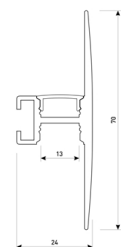

Dimensions	
Product dimensions (mm)	8 x 5000 x 2,5
Packing dimensions (mm)	210 x 240 x 4
Net weight (g)	220
Gross weight (Kg)	0,27

Product	
Real power (W)	5,26
Real luminous flux (Lm)	500
Luminous efficiency (Lm/W)	95
Beam angle (°)	120
Life time (h)	30000
IP	20
Electrical class insulation	Class 3
Photobiological risk	0 - Exempt
Operating temperature	from -20°C to 35°C
Electrical feeding	24 VDC
Energy efficiency class	A+

Scheme

11.7890.0031.20

1 m length 45° surface profile set.
Includes: Anodized aluminium profile
(Alu6063-T5) + PC clear diffuser +
Installation clips + End caps.

Scheme

11.7890.0032.20

2 m length 45° surface profile set.
Includes: Anodized aluminium profile
(Alu6063-T5) + PC clear diffuser +
Installation clips + End caps.

Scheme

11.7890.0041.04

1 m length wall mounted profile set.
Includes: aluminium profile (Alu6063-T5)
+ PC clear diffuser + Installation clips +
End caps.

Scheme

11.7890.0041.20

1 m length wall mounted profile set.
Includes: aluminium profile (Alu6063-T5)
+ PC clear diffuser + Installation clips +
End caps.

Scheme

11.7890.0041.30 1 m length wall mounted profile set. Includes: aluminium profile (Alu6063-T5)+ PC clear diffuser + Installation clips +End caps.

Scheme

11.7890.0042.04

2 m length wall mounted profile set.
Includes: aluminium profile (Alu6063-T5)
+ PC clear diffuser + Installation clips +
End caps.