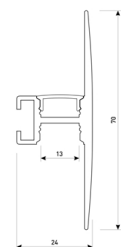

Dimensions	
Product dimensions (mm)	8 x 5000 x 2,5
Packing dimensions (mm)	210 x 240 x 4
Net weight (g)	220
Gross weight (Kg)	0,27

Product	
Real power (W)	5,26
Real luminous flux (Lm)	500
Luminous efficiency (Lm/W)	95
Beam angle (°)	120
Life time (h)	30000
IP	20
Electrical class insulation	Class 3
Photobiological risk	0 - Exempt
Operating temperature	from -20°C to 35°C
Electrical feeding	24 VDC
Energy efficiency class	A+

Scheme

11.7890.0041.04

1 m length wall mounted profile set.
Includes: aluminium profile (Alu6063-T5) + PC clear diffuser + Installation clips + End caps.

Scheme

11.7890.0041.20

1 m length wall mounted profile set.
Includes: aluminium profile (Alu6063-T5) + PC clear diffuser + Installation clips + End caps.

Scheme

11.7890.0041.30 1 m length wall mounted profile set. Includes: aluminium profile (Alu6063-T5)+ PC clear diffuser + Installation clips +End caps.

Scheme

11.7890.0042.04

2 m length wall mounted profile set.
Includes: aluminium profile (Alu6063-T5)
+ PC clear diffuser + Installation clips +
End caps.