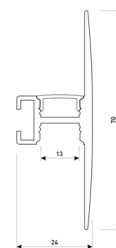

Dimensions

Product dimensions (mm)	8 x 5000 x 2,5
Packing dimensions (mm)	210 x 240 x 4
Net weight (g)	220
Gross weight (Kg)	0,27

Product

Real power (W)	5,26
Real luminous flux (Lm)	500
Luminous efficiency (Lm/W)	95
Beam angle (°)	120
Life time (h)	30000
IP	20
Electrical class insulation	Class 3
Photobiological risk	0 - Exempt
Operating temperature	from -20°C to 35°C
Electrical feeding	24 VDC
Energy efficiency class	A+

Scheme

11.7890.1032.20

2 m length 45° surface profile set.
Includes: Anodized aluminium profile
(Alu6063-T5) + PC opal diffuser +
Installation clips + End caps.

Scheme

11.7890.1041.04

1 m length wall mounted profile set.
Includes: aluminium profile (Alu6063-T5)
+ PC matt diffuser + Installation clips +
End caps.

Scheme

11.7890.1041.20

1 m length wall mounted profile set.
Includes: aluminium profile (Alu6063-T5)
+ PC matt diffuser + Installation clips +
End caps.

Scheme

11.7890.1041.33

1 m length wall mounted profile set.
Includes: aluminium profile (Alu6063-T5)
+ PC matt diffuser + Installation clips +
End caps.

Scheme

11.7890.1042.04

2 m length wall mounted profile set.
Includes: aluminium profile (Alu6063-T5)
+ PC matt diffuser + Installation clips +
End caps.

Scheme

11.7890.1042.20

2 m length wall mounted profile set.
Includes: aluminium profile (Alu6063-T5)
+ PC matt diffuser + Installation clips +
End caps.