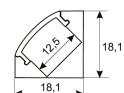

Scheme

11.7890.0031.20

1 m length 45° surface profile set.
Includes: Anodized aluminium profile
(Alu6063-T5) + PC clear diffuser +
Installation clips + End caps.

Scheme

11.7890.0032.20

2 m length 45° surface profile set.
Includes: Anodized aluminium profile
(Alu6063-T5) + PC clear diffuser +
Installation clips + End caps.

Scheme

11.7890.0041.04

1 m length wall mounted profile set.
Includes: aluminium profile (Alu6063-T5)
+ PC clear diffuser + Installation clips +
End caps.

Scheme

11.7890.0041.20

1 m length wall mounted profile set.
Includes: aluminium profile (Alu6063-T5)
+ PC clear diffuser + Installation clips +
End caps.

Scheme