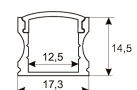

11.7890.1031.20	1 m length 45° surface profile set. Includes: Anodized aluminium profile (Alu6063-T5) + PC opal diffuser + Installation clips + End caps.