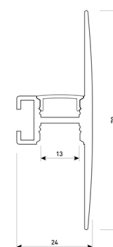

Dimensions	
Product dimensions (mm)	8 x 5000 x 2,5
Packing dimensions (mm)	210 x 240 x 4
Net weight (g)	220
Gross weight (Kg)	0,27

Product	
Real power (W)	5,26
Real luminous flux (Lm)	500
Luminous efficiency (Lm/W)	95
Beam angle (°)	120
Life time (h)	30000
IP	20
Electrical class insulation	Class 3
Photobiological risk	0 - Exempt
Operating temperature	from -20°C to 35°C
Electrical feeding	24 VDC
Energy efficiency class	A+

Scheme

11.7890.0041.30 1 m length wall mounted profile set. Includes: aluminium profile (Alu6063-T5)+ PC clear diffuser + Installation clips +End caps.

Scheme

11.7890.0042.04

2 m length wall mounted profile set.
Includes: aluminium profile (Alu6063-T5)
+ PC clear diffuser + Installation clips +
End caps.

Scheme

11.7890.0042.20

2 m length wall mounted profile set.
Includes: aluminium profile (Alu6063-T5)
+ PC clear diffuser + Installation clips +
End caps.

Scheme

11.7890.0042.33

2 m length wall mounted profile set.
Includes: aluminium profile (Alu6063-T5)
+ PC clear diffuser + Installation clips +
End caps.