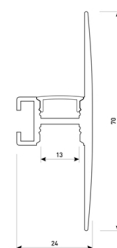

Scheme

11.7890.1032.20

2 m length 45° surface profile set.
Includes: Anodized aluminium profile
(Alu6063-T5) + PC opal diffuser +
Installation clips + End caps.

Scheme

11.7890.1041.04

1 m length wall mounted profile set.
Includes: aluminium profile (Alu6063-T5)
+ PC matt diffuser + Installation clips +
End caps.

Scheme

11.7890.1041.20

1 m length wall mounted profile set.
Includes: aluminium profile (Alu6063-T5)
+ PC matt diffuser + Installation clips +
End caps.

Scheme

11.7890.1041.33

1 m length wall mounted profile set.
Includes: aluminium profile (Alu6063-T5)
+ PC matt diffuser + Installation clips +
End caps.