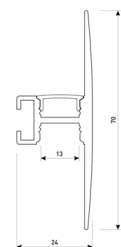

Dimensions	
Product dimensions (mm)	8 x 5000 x 2,5
Packing dimensions (mm)	210 x 240 x 4
Net weight (g)	220
Gross weight (Kg)	0,27

Product	
Real power (W)	5,26
Real luminous flux (Lm)	500
Luminous efficiency (Lm/W)	95
Beam angle (°)	120
Life time (h)	30000
IP	20
Electrical class insulation	Class 3
Photobiological risk	0 - Exempt
Operating temperature	from -20°C to 35°C
Electrical feeding	24 VDC
Energy efficiency class	A+

Scheme

11.7890.0031.20

1 m length 45° surface profile set.
Includes: Anodized aluminium profile
(Alu6063-T5) + PC clear diffuser +
Installation clips + End caps.

Scheme

11.7890.0032.20

2 m length 45° surface profile set.
Includes: Anodized aluminium profile
(Alu6063-T5) + PC clear diffuser +
Installation clips + End caps.

Scheme

11.7890.0041.04

1 m length wall mounted profile set.
Includes: aluminium profile (Alu6063-T5)
+ PC clear diffuser + Installation clips +
End caps.

Scheme

11.7890.0041.20

1 m length wall mounted profile set.
Includes: aluminium profile (Alu6063-T5)
+ PC clear diffuser + Installation clips +
End caps.