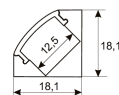

Scheme

11.7890.1032.20

2 m length 45° surface profile set.
Includes: Anodized aluminium profile
(Alu6063-T5) + PC opal diffuser +
Installation clips + End caps.

Scheme