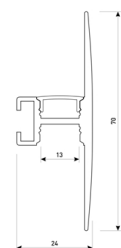

Dimensions	
Product dimensions (mm)	8 x 5000 x 2,5
Packing dimensions (mm)	210 x 240 x 4
Net weight (g)	220
Gross weight (Kg)	0,27

Product	
Real power (W)	5,26
Real luminous flux (Lm)	500
Luminous efficiency (Lm/W)	95
Beam angle (°)	120
Life time (h)	30000
IP	20
Electrical class insulation	Class 3
Photobiological risk	0 - Exempt
Operating temperature	from -20°C to 35°C
Electrical feeding	24 VDC
Energy efficiency class	A+

Scheme

11.7890.1022.20	2 m length surface profile set. Includes: Anodized aluminium profile (Alu6063-T5) + PC opal diffuser + Installation clips + End caps.
-----------------	---

Scheme

11.7890.1031.20	1 m length 45° surface profile set. Includes: Anodized aluminium profile (Alu6063-T5) + PC opal diffuser + Installation clips + End caps.
-----------------	---

Scheme

11.7890.1032.20

2 m length 45° surface profile set.
Includes: Anodized aluminium profile
(Alu6063-T5) + PC opal diffuser +
Installation clips + End caps.

Scheme

11.7890.1041.04

1 m length wall mounted profile set.
Includes: aluminium profile (Alu6063-T5)
+ PC matt diffuser + Installation clips +
End caps.

Scheme

11.7890.1041.20

1 m length wall mounted profile set.
Includes: aluminium profile (Alu6063-T5)
+ PC matt diffuser + Installation clips +
End caps.

Scheme

11.7890.1041.33

1 m length wall mounted profile set.
Includes: aluminium profile (Alu6063-T5)
+ PC matt diffuser + Installation clips +
End caps.