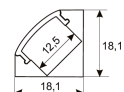

11.7890.1041.04

1 m length wall mounted profile set.
Includes: aluminium profile (Alu6063-T5) + PC matt diffuser + Installation clips + End caps.