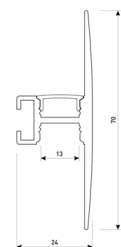

Dimensions	
Product dimensions (mm)	8 x 5000 x 2,5
Packing dimensions (mm)	210 x 240 x 4
Net weight (g)	220
Gross weight (Kg)	0,27

Product	
Real power (W)	5
Real luminous flux (Lm)	506
Luminous efficiency (Lm/W)	101
Beam angle (°)	120
Life time (h)	30000
IP	20
Electrical class insulation	Class 3
Photobiological risk	0 - Exempt
Operating temperature	from -20°C to 35°C
Electrical feeding	24 VDC
Energy efficiency class	A+

Scheme

11.7890.0031.20

1 m length 45° surface profile set.
Includes: Anodized aluminium profile (Alu6063-T5) + PC clear diffuser + Installation clips + End caps.

Scheme

11.7890.0032.20

2 m length 45° surface profile set.
Includes: Anodized aluminium profile (Alu6063-T5) + PC clear diffuser + Installation clips + End caps.

Scheme

11.7890.0041.04

1 m length wall mounted profile set.
Includes: aluminium profile (Alu6063-T5) + PC clear diffuser + Installation clips + End caps.

Scheme

11.7890.0041.20

1 m length wall mounted profile set.
Includes: aluminium profile (Alu6063-T5) + PC clear diffuser + Installation clips + End caps.