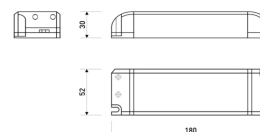

Scheme

11.1801.7012.00

120W Power supply driver from the Troll family Standard DriverP.