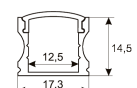

11.7890.1031.20	1 m length 45° surface profile set. Includes: Anodized aluminium profile (Alu6063-T5) + PC opal diffuser + Installation clips + End caps.