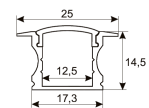

Dimensions	
Product dimensions (mm)	8 x 5000 x 2,5
Packing dimensions (mm)	210 x 240 x 4
Net weight (g)	220
Gross weight (Kg)	0,27

Product	
Real power (W)	5
Real luminous flux (Lm)	506
Luminous efficiency (Lm/W)	101
Beam angle (°)	120
Life time (h)	30000
IP	20
Electrical class insulation	Class 3
Photobiological risk	0 - Exempt
Operating temperature	from -20°C to 35°C
Electrical feeding	24 VDC
Energy efficiency class	A+

Scheme

11.7890.0411.00

Joint-ball accessory for aluminium profiles Roncal, Itaty & Luna. (1 unit by reference)

Scheme

11.7890.0412.03	Accessory for suspension of profiles Roncal, Irati & Luna. (1 unit by reference)
11.7890.0412.33	Accessory for suspension of profiles Roncal, Irati & Luna. (1 unit by reference)
11.7890.0501.20	Aluminium profile Luna. Length 2m

Scheme

11.7890.0502.20	Set of End caps for aluminium profile Luna. (2 units/ref.).
11.7890.1011.20	1 m length recessed profile set. Includes: Recessed anodized aluminium profile (Alu6063-T5) + PC opal diffuser + Installation clips + End caps.

Scheme

11.7890.1012.20	2 m length recessed profile set. Includes: Anodized aluminium profile (Alu6063-T5) + PC opal diffuser + Installation clips + End caps
-----------------	---

Scheme

11.7890.1021.20	1 m length surface profile set. Includes: Anodized aluminium profile (Alu6063-T5) + PC opal diffuser + Installation clips + End caps.
-----------------	---