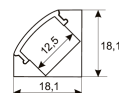

Scheme

11.7890.1032.20

2 m length 45° surface profile set.
Includes: Anodized aluminium profile (Alu6063-T5) + PC opal diffuser + Installation clips + End caps.

Scheme