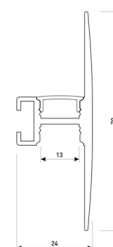

Dimensions	
Product dimensions (mm)	8 x 5000 x 2,5
Packing dimensions (mm)	210 x 240 x 4
Net weight (g)	220
Gross weight (Kg)	0,27

Product	
Real power (W)	5
Real luminous flux (Lm)	506
Luminous efficiency (Lm/W)	101
Beam angle (°)	120
Life time (h)	30000
IP	20
Electrical class insulation	Class 3
Photobiological risk	0 - Exempt
Operating temperature	from -20°C to 35°C
Electrical feeding	24 VDC
Energy efficiency class	A+

Scheme

11.7890.0042.20

2 m length wall mounted profile set.
Includes: aluminium profile (Alu6063-T5)
+ PC clear diffuser + Installation clips +
End caps.

Scheme

11.7890.0042.33

2 m length wall mounted profile set.
Includes: aluminium profile (Alu6063-T5)
+ PC clear diffuser + Installation clips +
End caps.

Scheme

11.7890.0051.20

1 m length of wall recessed profile set.
Includes: Recessed anodized aluminium
profile (Alu6063-T5) + PC clear diffuser +
Installation clips + End caps.

Scheme

11.7890.0052.20

2 m length of wall recessed profile set.
Includes: Recessed anodized aluminium profile (Alu6063-T5) + PC clear diffuser + Installation clips + End caps.