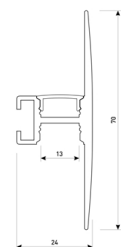

Dimensions	
Product dimensions (mm)	8 x 5000 x 2,5
Packing dimensions (mm)	210 x 240 x 4
Net weight (g)	220
Gross weight (Kg)	0,27

Product	
Real power (W)	5
Real luminous flux (Lm)	506
Luminous efficiency (Lm/W)	101
Beam angle (°)	120
Life time (h)	30000
IP	20
Electrical class insulation	Class 3
Photobiological risk	0 - Exempt
Operating temperature	from -20°C to 35°C
Electrical feeding	24 VDC
Energy efficiency class	A+

Scheme

11.7890.0041.04

1 m length wall mounted profile set.
Includes: aluminium profile (Alu6063-T5) + PC clear diffuser + Installation clips + End caps.

Scheme

11.7890.0041.20

1 m length wall mounted profile set.
Includes: aluminium profile (Alu6063-T5) + PC clear diffuser + Installation clips + End caps.

Scheme

11.7890.0041.30 1 m length wall mounted profile set. Includes: aluminium profile (Alu6063-T5)+ PC clear diffuser + Installation clips +End caps.

Scheme

11.7890.0042.04

2 m length wall mounted profile set.
Includes: aluminium profile (Alu6063-T5)
+ PC clear diffuser + Installation clips +
End caps.