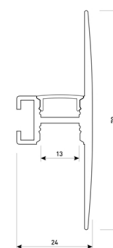

Dimensions	
Product dimensions (mm)	8 x 5000 x 2,5
Packing dimensions (mm)	210 x 240 x 4
Net weight (g)	220
Gross weight (Kg)	0,27

Product	
Real power (W)	5
Real luminous flux (Lm)	506
Luminous efficiency (Lm/W)	101
Beam angle (°)	120
Life time (h)	30000
IP	20
Electrical class insulation	Class 3
Photobiological risk	0 - Exempt
Operating temperature	from -20°C to 35°C
Electrical feeding	24 VDC
Energy efficiency class	A+

Scheme

11.7890.0041.04

1 m length wall mounted profile set.
Includes: aluminium profile (Alu6063-T5) + PC clear diffuser + Installation clips + End caps.

Scheme

11.7890.0041.20

1 m length wall mounted profile set.
Includes: aluminium profile (Alu6063-T5) + PC clear diffuser + Installation clips + End caps.

Scheme

11.7890.0041.30 1 m length wall mounted profile set. Includes: aluminium profile (Alu6063-T5)+ PC clear diffuser + Installation clips +End caps.

Scheme

11.7890.0042.04

2 m length wall mounted profile set.
Includes: aluminium profile (Alu6063-T5)
+ PC clear diffuser + Installation clips +
End caps.

Scheme

11.7890.0042.20

2 m length wall mounted profile set.
Includes: aluminium profile (Alu6063-T5)
+ PC clear diffuser + Installation clips +
End caps.

Scheme

11.7890.0042.33

2 m length wall mounted profile set.
Includes: aluminium profile (Alu6063-T5)
+ PC clear diffuser + Installation clips +
End caps.