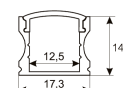

Scheme

11.7890.0022.20

**2 m length surface profile set. Includes:
Anodized aluminium profile (Alu6063-T5)
+ PC clear diffuser + Installation clips +
End caps.**