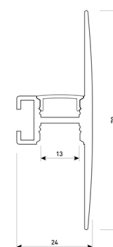

Dimensions	
Product dimensions (mm)	8 x 5000 x 2,5
Packing dimensions (mm)	210 x 240 x 4
Net weight (g)	220
Gross weight (Kg)	0,27

Product	
Real power (W)	5
Real luminous flux (Lm)	506
Luminous efficiency (Lm/W)	101
Beam angle (°)	120
Life time (h)	30000
IP	20
Electrical class insulation	Class 3
Photobiological risk	0 - Exempt
Operating temperature	from -20°C to 35°C
Electrical feeding	24 VDC
Energy efficiency class	A+

Scheme

11.7890.0041.30 1 m length wall mounted profile set. Includes: aluminium profile (Alu6063-T5)+ PC clear diffuser + Installation clips +End caps.

Scheme

11.7890.0042.04

2 m length wall mounted profile set.
Includes: aluminium profile (Alu6063-T5)
+ PC clear diffuser + Installation clips +
End caps.

Scheme

11.7890.0042.20

2 m length wall mounted profile set.
Includes: aluminium profile (Alu6063-T5)
+ PC clear diffuser + Installation clips +
End caps.

Scheme

11.7890.0042.33

2 m length wall mounted profile set.
Includes: aluminium profile (Alu6063-T5)
+ PC clear diffuser + Installation clips +
End caps.