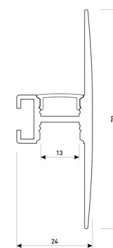

Dimensions	
Product dimensions (mm)	8 x 5000 x 2,5
Packing dimensions (mm)	210 x 240 x 4
Net weight (g)	220
Gross weight (Kg)	0,27

Product	
Real power (W)	5
Real luminous flux (Lm)	506
Luminous efficiency (Lm/W)	101
Beam angle (°)	120
Life time (h)	30000
IP	20
Electrical class insulation	Class 3
Photobiological risk	0 - Exempt
Operating temperature	from -20°C to 35°C
Electrical feeding	24 VDC
Energy efficiency class	A+

Scheme

11.7890.0031.20

1 m length 45° surface profile set.
Includes: Anodized aluminium profile (Alu6063-T5) + PC clear diffuser + Installation clips + End caps.

Scheme

11.7890.0032.20

2 m length 45° surface profile set.
Includes: Anodized aluminium profile (Alu6063-T5) + PC clear diffuser + Installation clips + End caps.

Scheme

11.7890.0041.04

1 m length wall mounted profile set.
Includes: aluminium profile (Alu6063-T5) + PC clear diffuser + Installation clips + End caps.

Scheme

11.7890.0041.20

1 m length wall mounted profile set.
Includes: aluminium profile (Alu6063-T5) + PC clear diffuser + Installation clips + End caps.

Scheme

11.7890.0041.30 1 m length wall mounted profile set. Includes: aluminium profile (Alu6063-T5)+ PC clear diffuser + Installation clips +End caps.

Scheme

11.7890.0042.04

2 m length wall mounted profile set.
Includes: aluminium profile (Alu6063-T5)
+ PC clear diffuser + Installation clips +
End caps.