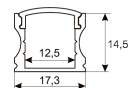

Dimensions	
Product dimensions (mm)	8 x 5000 x 2,5
Packing dimensions (mm)	210 x 240 x 4
Net weight (g)	220
Gross weight (Kg)	0,27

Product	
Real power (W)	5
Real luminous flux (Lm)	506
Luminous efficiency (Lm/W)	101
Beam angle (°)	120
Life time (h)	30000
IP	20
Electrical class insulation	Class 3
Photobiological risk	0 - Exempt
Operating temperature	from -20°C to 35°C
Electrical feeding	24 VDC
Energy efficiency class	A+

Scheme

11.7890.0021.20

**1 m length surface profile set. Includes:
Anodized aluminium profile (Alu6063-T5)
+ PC clear diffuser + Installation clips +
End caps.**

Scheme

11.7890.0022.20

**2 m length surface profile set. Includes:
Anodized aluminium profile (Alu6063-T5)
+ PC clear diffuser + Installation clips +
End caps.**

Scheme

11.7890.0031.20

1 m length 45° surface profile set.
Includes: Anodized aluminium profile (Alu6063-T5) + PC clear diffuser + Installation clips + End caps.

Scheme

11.7890.0032.20

2 m length 45° surface profile set.
Includes: Anodized aluminium profile (Alu6063-T5) + PC clear diffuser + Installation clips + End caps.