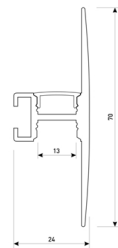

<b>Dimensions</b>	
Product dimensions (mm)	8 x 5000 x 2,5
Packing dimensions (mm)	210 x 240 x 4
Net weight (g)	220
Gross weight (Kg)	0,27

<b>Product</b>	
Real power (W)	5
Real luminous flux (Lm)	543
Luminous efficiency (Lm/W)	108,6
Beam angle (°)	120
Life time (h)	30000
IP	20
Electrical class insulation	Class 3
Photobiological risk	0 - Exempt
Operating temperature	from -20°C to 35°C
Electrical feeding	24 VDC
Energy efficiency class	A+

Scheme

11.7890.0041.20

**1 m length wall mounted profile set.**  
**Includes: aluminium profile (Alu6063-T5) + PC clear diffuser + Installation clips + End caps.**

Scheme

**11.7890.0041.30** 1 m length wall mounted profile set. Includes: aluminium profile (Alu6063-T5)+ PC clear diffuser + Installation clips +End caps.

Scheme

**11.7890.0042.04**

**2 m length wall mounted profile set.**  
Includes: aluminium profile (Alu6063-T5)  
+ PC clear diffuser + Installation clips +  
End caps.

Scheme

**11.7890.0042.20**

**2 m length wall mounted profile set.**  
Includes: aluminium profile (Alu6063-T5)  
+ PC clear diffuser + Installation clips +  
End caps.

Scheme

**11.7890.0042.33**

**2 m length wall mounted profile set.**  
Includes: aluminium profile (Alu6063-T5)  
+ PC clear diffuser + Installation clips +  
End caps.

Scheme

**11.7890.0051.20**

**1 m length of wall recessed profile set.**  
Includes: Recessed anodized aluminium  
profile (Alu6063-T5) + PC clear diffuser +  
Installation clips + End caps.