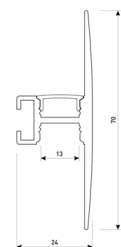

<b>Dimensions</b>	
Product dimensions (mm)	8 x 5000 x 2,5
Packing dimensions (mm)	210 x 240 x 4
Net weight (g)	220
Gross weight (Kg)	0,27

<b>Product</b>	
Real power (W)	5
Real luminous flux (Lm)	543
Luminous efficiency (Lm/W)	108,6
Beam angle (°)	120
Life time (h)	30000
IP	20
Electrical class insulation	Class 3
Photobiological risk	0 - Exempt
Operating temperature	from -20°C to 35°C
Electrical feeding	24 VDC
Energy efficiency class	A+

Scheme

11.7890.0032.20

**2 m length 45° surface profile set.**  
**Includes: Anodized aluminium profile (Alu6063-T5) + PC clear diffuser + Installation clips + End caps.**

Scheme

11.7890.0041.04

**1 m length wall mounted profile set.**  
**Includes: aluminium profile (Alu6063-T5) + PC clear diffuser + Installation clips + End caps.**

Scheme

11.7890.0041.20

**1 m length wall mounted profile set.**  
**Includes: aluminium profile (Alu6063-T5) + PC clear diffuser + Installation clips + End caps.**

Scheme

**11.7890.0041.30** 1 m length wall mounted profile set. Includes: aluminium profile (Alu6063-T5)+ PC clear diffuser + Installation clips +End caps.