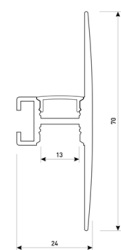

Scheme

11.7890.1041.33

1 m length wall mounted profile set.
Includes: aluminium profile (Alu6063-T5) + PC matt diffuser + Installation clips + End caps.