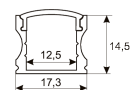

11.7890.1022.20	2 m length surface profile set. Includes: Anodized aluminium profile (Alu6063-T5) + PC opal diffuser + Installation clips + End caps.

Scheme