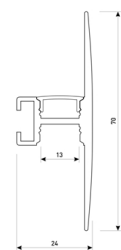

Scheme

11.7890.1032.20

2 m length 45° surface profile set.
Includes: Anodized aluminium profile (Alu6063-T5) + PC opal diffuser + Installation clips + End caps.

Scheme

11.7890.1041.04

1 m length wall mounted profile set.
Includes: aluminium profile (Alu6063-T5) + PC matt diffuser + Installation clips + End caps.

Scheme

11.7890.1041.20

1 m length wall mounted profile set.
Includes: aluminium profile (Alu6063-T5) + PC matt diffuser + Installation clips + End caps.