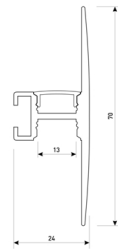

<b>Dimensions</b>	
Product dimensions (mm)	8 x 5000 x 2,5
Packing dimensions (mm)	210 x 240 x 4
Net weight (g)	220
Gross weight (Kg)	0,27

<b>Product</b>	
Real power (W)	5
Real luminous flux (Lm)	543
Luminous efficiency (Lm/W)	108,6
Beam angle (°)	120
Life time (h)	30000
IP	20
Electrical class insulation	Class 3
Photobiological risk	0 - Exempt
Operating temperature	from -20°C to 35°C
Electrical feeding	24 VDC
Energy efficiency class	A+

Scheme

11.7890.0032.20

**2 m length 45° surface profile set.**  
**Includes: Anodized aluminium profile (Alu6063-T5) + PC clear diffuser + Installation clips + End caps.**

Scheme

11.7890.0041.04

**1 m length wall mounted profile set.**  
**Includes: aluminium profile (Alu6063-T5) + PC clear diffuser + Installation clips + End caps.**

Scheme

11.7890.0041.20

**1 m length wall mounted profile set.**  
**Includes: aluminium profile (Alu6063-T5) + PC clear diffuser + Installation clips + End caps.**

Scheme

**11.7890.0041.30** 1 m length wall mounted profile set. Includes: aluminium profile (Alu6063-T5)+ PC clear diffuser + Installation clips +End caps.

Scheme

**11.7890.0042.04**

**2 m length wall mounted profile set.**  
Includes: aluminium profile (Alu6063-T5)  
+ PC clear diffuser + Installation clips +  
End caps.

Scheme

**11.7890.0042.20**

**2 m length wall mounted profile set.**  
Includes: aluminium profile (Alu6063-T5)  
+ PC clear diffuser + Installation clips +  
End caps.