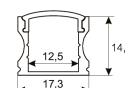

Scheme

11.7890.0022.20

**2 m length surface profile set. Includes:
Anodized aluminium profile (Alu6063-T5)
+ PC clear diffuser + Installation clips +
End caps.**