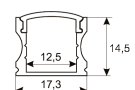

11.7890.1031.20	1 m length 45° surface profile set. Includes: Anodized aluminium profile (Alu6063-T5) + PC opal diffuser + Installation clips + End caps.