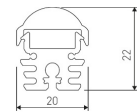

Scheme

11.7890.0052.20

2 m length of wall recessed profile set.
Includes: Recessed anodized aluminium profile (Alu6063-T5) + PC clear diffuser + Installation clips + End caps.

Scheme

11.7890.0401.20

Aluminium profile Iraty. Length 2m

Scheme

11.7890.0402.00

30° frosted diffuser for profiles Irati & Luna. Length 2 m.

11.7890.0403.00

60° frosted diffuser for profiles Irati & Luna. Length 2 m.

11.7890.0404.00

90° frosted diffuser for profiles Irati & Luna. Length 2 m.

11.7890.0405.00

Opal diffuser for profiles Irati & Luna. Length 2 m.

11.7890.0406.00

Transparent diffuser for profiles Irati & Luna. Length 2 m.

11.7890.0407.00

Frosted diffuser for profiles Irati & Luna. Length 2 m.

11.7890.0409.20

set of end caps for aluminium profile Irati. (2 units by ref.)

11.7890.0410.00

Set of installationclamps for profiles Irati & Luna. (2 units/ref.)

Scheme

11.7890.0411.00

Joint-ball accessory for aluminium profiles Roncal, Itaty & Luna. (1 unit by reference)

Scheme