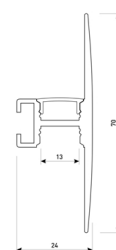

Scheme

11.7890.1042.33

2 m length wall mounted profile set.
Includes: aluminium profile (Alu6063-T5)
+ PC matt diffuser + Installation clips +
End caps.