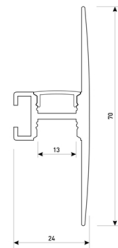

<b>Dimensions</b>	
Product dimensions (mm)	8 x 5000 x 2,5
Packing dimensions (mm)	210 x 240 x 4
Net weight (g)	220
Gross weight (Kg)	0,27

<b>Product</b>	
Real power (W)	5
Real luminous flux (Lm)	543
Luminous efficiency (Lm/W)	108,6
Beam angle (°)	120
Life time (h)	30000
IP	20
Electrical class insulation	Class 3
Photobiological risk	0 - Exempt
Operating temperature	from -20°C to 35°C
Electrical feeding	24 VDC
Energy efficiency class	A+

Scheme

11.7890.0041.20

**1 m length wall mounted profile set.**  
**Includes: aluminium profile (Alu6063-T5) + PC clear diffuser + Installation clips + End caps.**

Scheme

**11.7890.0041.30** 1 m length wall mounted profile set. Includes: aluminium profile (Alu6063-T5)+ PC clear diffuser + Installation clips +End caps.

Scheme

**11.7890.0042.04**

**2 m length wall mounted profile set.**  
Includes: aluminium profile (Alu6063-T5)  
+ PC clear diffuser + Installation clips +  
End caps.

Scheme

**11.7890.0042.20**

**2 m length wall mounted profile set.**  
Includes: aluminium profile (Alu6063-T5)  
+ PC clear diffuser + Installation clips +  
End caps.

Scheme

**11.7890.0042.33**

**2 m length wall mounted profile set.**  
Includes: aluminium profile (Alu6063-T5)  
+ PC clear diffuser + Installation clips +  
End caps.

Scheme

**11.7890.0051.20**

**1 m length of wall recessed profile set.**  
Includes: Recessed anodized aluminium  
profile (Alu6063-T5) + PC clear diffuser +  
Installation clips + End caps.