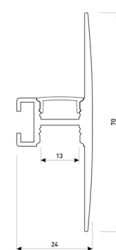

11.7890.1042.20

2 m length wall mounted profile set.
Includes: aluminium profile (Alu6063-T5)
+ PC matt diffuser + Installation clips +
End caps.