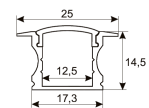

11.7890.1021.20	1 m length surface profile set. Includes: Anodized aluminium profile (Alu6063-T5) + PC opal diffuser + Installation clips + End caps.

Scheme