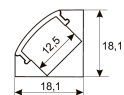

11.7890.1041.04

1 m length wall mounted profile set.
Includes: aluminium profile (Alu6063-T5) + PC matt diffuser + Installation clips + End caps.