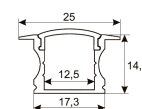

<b>Dimensions</b>	
Product dimensions (mm)	8 x 5000 x 2,5
Packing dimensions (mm)	210 x 240 x 4
Net weight (g)	220
Gross weight (Kg)	0,27

<b>Product</b>	
Real power (W)	5
Real luminous flux (Lm)	543
Luminous efficiency (Lm/W)	108,6
Beam angle (°)	120
Life time (h)	30000
IP	20
Electrical class insulation	Class 3
Photobiological risk	0 - Exempt
Operating temperature	from -20°C to 35°C
Electrical feeding	24 VDC
Energy efficiency class	A+

Picture

Scheme

11.7890.0011.20

**1 m length recessed profile set. Includes:  
Recessed anodized aluminium profile  
(Alu6063-T5) + PC clear diffuser +  
Installation clips + End caps.**

Scheme

11.7890.0012.20