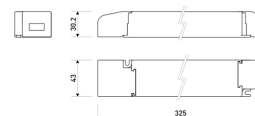

11.7890.0011.20

**1 m length recessed profile set. Includes:
Recessed anodized aluminium profile
(Alu6063-T5) + PC clear diffuser +
Installation clips + End caps.**