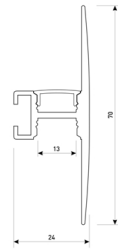

<b>Dimensions</b>	
Product dimensions (mm)	8 x 5000 x 2,5
Packing dimensions (mm)	210 x 240 x 4
Net weight (g)	220
Gross weight (Kg)	0,27

<b>Product</b>	
Real power (W)	5
Real luminous flux (Lm)	543
Luminous efficiency (Lm/W)	108,6
Beam angle (°)	120
Life time (h)	30000
IP	20
Electrical class insulation	Class 3
Photobiological risk	0 - Exempt
Operating temperature	from -20°C to 35°C
Electrical feeding	24 VDC
Energy efficiency class	A+

Scheme

11.7890.0032.20

**2 m length 45° surface profile set.**  
**Includes: Anodized aluminium profile (Alu6063-T5) + PC clear diffuser + Installation clips + End caps.**

Scheme

11.7890.0041.04

**1 m length wall mounted profile set.**  
**Includes: aluminium profile (Alu6063-T5) + PC clear diffuser + Installation clips + End caps.**

Scheme

11.7890.0041.20

**1 m length wall mounted profile set.**  
**Includes: aluminium profile (Alu6063-T5) + PC clear diffuser + Installation clips + End caps.**

Scheme

**11.7890.0041.30** 1 m length wall mounted profile set. Includes: aluminium profile (Alu6063-T5)+ PC clear diffuser + Installation clips +End caps.

Scheme

**11.7890.0042.04**

**2 m length wall mounted profile set.**  
Includes: aluminium profile (Alu6063-T5)  
+ PC clear diffuser + Installation clips +  
End caps.

Scheme

**11.7890.0042.20**

**2 m length wall mounted profile set.**  
Includes: aluminium profile (Alu6063-T5)  
+ PC clear diffuser + Installation clips +  
End caps.