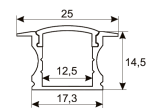

Dimensions	
Product dimensions (mm)	8 x 5000 x 2,5
Packing dimensions (mm)	210 x 240 x 4
Net weight (g)	220
Gross weight (Kg)	0,27

Product	
Real power (W)	5
Real luminous flux (Lm)	535
Luminous efficiency (Lm/W)	107
Beam angle (°)	120
Life time (h)	30000
IP	20
Electrical class insulation	Class 3
Photobiological risk	0 - Exempt
Operating temperature	from -20°C to 35°C
Electrical feeding	24 VDC
Energy efficiency class	A+

Scheme

11.7890.0411.00

Joint-ball accessory for aluminium profiles Roncal, Itaty & Luna. (1 unit by reference)

Scheme

11.7890.0412.03	Accessory for suspension of profiles Roncal, Irati & Luna. (1 unit by reference)
11.7890.0412.33	Accessory for suspension of profiles Roncal, Irati & Luna. (1 unit by reference)
11.7890.0501.20	Aluminium profile Luna. Length 2m

Scheme

11.7890.0502.20	Set of En caps for aluminium profile Luna. (2 units/ref.).
11.7890.1011.20	1 m length recessed profile set. Includes: Recessed anodized aluminium profile (Alu6063-T5) + PC opal diffuser + Installation clips + End caps.

Scheme

11.7890.1012.20	2 m length recessed profile set. Includes: Anodized aluminium profile (Alu6063-T5) + PC opal diffuser + Installation clips + End caps
-----------------	---

Scheme

11.7890.1021.20	1 m length surface profile set. Includes: Anodized aluminium profile (Alu6063-T5) + PC opal diffuser + Installation clips + End caps.
-----------------	---