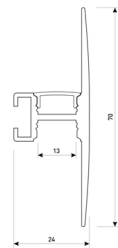

Dimensions	
Product dimensions (mm)	8 x 5000 x 2,5
Packing dimensions (mm)	210 x 240 x 4
Net weight (g)	220
Gross weight (Kg)	0,27

Product	
Real power (W)	5
Real luminous flux (Lm)	535
Luminous efficiency (Lm/W)	107
Beam angle (°)	120
Life time (h)	30000
IP	20
Electrical class insulation	Class 3
Photobiological risk	0 - Exempt
Operating temperature	from -20°C to 35°C
Electrical feeding	24 VDC
Energy efficiency class	A+

Scheme

11.7890.0042.20

2 m length wall mounted profile set.
Includes: aluminium profile (Alu6063-T5)
+ PC clear diffuser + Installation clips +
End caps.

Scheme

11.7890.0042.33

2 m length wall mounted profile set.
Includes: aluminium profile (Alu6063-T5)
+ PC clear diffuser + Installation clips +
End caps.

Scheme

11.7890.0051.20

1 m length of wall recessed profile set.
Includes: Recessed anodized aluminium
profile (Alu6063-T5) + PC clear diffuser +
Installation clips + End caps.

Scheme

11.7890.0052.20

2 m length of wall recessed profile set.
Includes: Recessed anodized aluminium profile (Alu6063-T5) + PC clear diffuser + Installation clips + End caps.

Scheme

11.7890.0401.20

Aluminium profile Iraty. Length 2m

Scheme

11.7890.0402.00

30° frosted diffuser for profiles Irati & Luna. Length 2 m.

11.7890.0403.00

60° frosted diffuser for profiles Irati & Luna. Length 2 m.