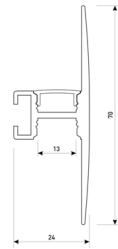

Dimensions	
Product dimensions (mm)	8 x 5000 x 2,5
Packing dimensions (mm)	210 x 240 x 4
Net weight (g)	220
Gross weight (Kg)	0,27

Product	
Real power (W)	5
Real luminous flux (Lm)	535
Luminous efficiency (Lm/W)	107
Beam angle (°)	120
Life time (h)	30000
IP	20
Electrical class insulation	Class 3
Photobiological risk	0 - Exempt
Operating temperature	from -20°C to 35°C
Electrical feeding	24 VDC
Energy efficiency class	A+

Scheme

11.7890.0031.20

1 m length 45° surface profile set.
Includes: Anodized aluminium profile (Alu6063-T5) + PC clear diffuser + Installation clips + End caps.

Scheme

11.7890.0032.20

2 m length 45° surface profile set.
Includes: Anodized aluminium profile (Alu6063-T5) + PC clear diffuser + Installation clips + End caps.

Scheme

11.7890.0041.04

1 m length wall mounted profile set.
Includes: aluminium profile (Alu6063-T5) + PC clear diffuser + Installation clips + End caps.

Scheme

11.7890.0041.20

1 m length wall mounted profile set.
Includes: aluminium profile (Alu6063-T5) + PC clear diffuser + Installation clips + End caps.

Scheme

11.7890.0041.30 1 m length wall mounted profile set. Includes: aluminium profile (Alu6063-T5)+ PC clear diffuser + Installation clips +End caps.

Scheme

11.7890.0042.04

2 m length wall mounted profile set.
Includes: aluminium profile (Alu6063-T5)
+ PC clear diffuser + Installation clips +
End caps.