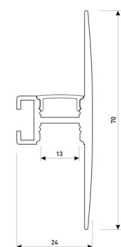

Dimensions	
Product dimensions (mm)	8 x 5000 x 2,5
Packing dimensions (mm)	210 x 240 x 4
Net weight (g)	220
Gross weight (Kg)	0,27

Product	
Real power (W)	5
Real luminous flux (Lm)	535
Luminous efficiency (Lm/W)	107
Beam angle (°)	120
Life time (h)	30000
IP	20
Electrical class insulation	Class 3
Photobiological risk	0 - Exempt
Operating temperature	from -20°C to 35°C
Electrical feeding	24 VDC
Energy efficiency class	A+

Scheme

11.7890.0031.20

1 m length 45° surface profile set.
Includes: Anodized aluminium profile (Alu6063-T5) + PC clear diffuser + Installation clips + End caps.

Scheme

11.7890.0032.20

2 m length 45° surface profile set.
Includes: Anodized aluminium profile (Alu6063-T5) + PC clear diffuser + Installation clips + End caps.

Scheme

11.7890.0041.04

1 m length wall mounted profile set.
Includes: aluminium profile (Alu6063-T5) + PC clear diffuser + Installation clips + End caps.

Scheme

11.7890.0041.20

1 m length wall mounted profile set.
Includes: aluminium profile (Alu6063-T5) + PC clear diffuser + Installation clips + End caps.