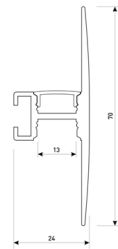

Dimensions	
Product dimensions (mm)	8 x 5000 x 2,5
Packing dimensions (mm)	210 x 240 x 4
Net weight (g)	220
Gross weight (Kg)	0,27

Product	
Real power (W)	5
Real luminous flux (Lm)	535
Luminous efficiency (Lm/W)	107
Beam angle (°)	120
Life time (h)	30000
IP	20
Electrical class insulation	Class 3
Photobiological risk	0 - Exempt
Operating temperature	from -20°C to 35°C
Electrical feeding	24 VDC
Energy efficiency class	A+

Scheme

11.7890.0041.04

1 m length wall mounted profile set.
Includes: aluminium profile (Alu6063-T5) + PC clear diffuser + Installation clips + End caps.

Scheme

11.7890.0041.20

1 m length wall mounted profile set.
Includes: aluminium profile (Alu6063-T5) + PC clear diffuser + Installation clips + End caps.

Scheme

11.7890.0041.30 1 m length wall mounted profile set. Includes: aluminium profile (Alu6063-T5)+ PC clear diffuser + Installation clips +End caps.

Scheme

11.7890.0042.04

2 m length wall mounted profile set.
Includes: aluminium profile (Alu6063-T5)
+ PC clear diffuser + Installation clips +
End caps.

Scheme

11.7890.0042.20

2 m length wall mounted profile set.
Includes: aluminium profile (Alu6063-T5)
+ PC clear diffuser + Installation clips +
End caps.

Scheme

11.7890.0042.33

2 m length wall mounted profile set.
Includes: aluminium profile (Alu6063-T5)
+ PC clear diffuser + Installation clips +
End caps.