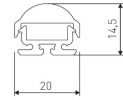

11.7890.0412.03	Accessory for suspension of profiles Roncal, Irati & Luna. (1 unit by reference)
11.7890.0412.33	Accessory for suspension of profiles Roncal, Irati & Luna. (1 unit by reference)
11.7890.0501.20	Aluminium profile Luna. Length 2m

Scheme

11.7890.0502.20	Set of En caps for aluminium profile Luna. (2 units/ref.).
11.7890.1011.20	1 m length recessed profile set. Includes: Recessed anodized aluminium profile (Alu6063-T5) + PC opal diffuser + Installation clips + End caps.

Scheme