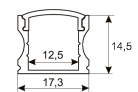

11.7890.1022.20	2 m length surface profile set. Includes: Anodized aluminium profile (Alu6063-T5) + PC opal diffuser + Installation clips + End caps.

Scheme