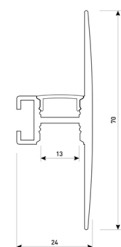

Dimensions	
Product dimensions (mm)	8 x 5000 x 2,5
Packing dimensions (mm)	210 x 240 x 4
Net weight (g)	220
Gross weight (Kg)	0,27

Product	
Real power (W)	5
Real luminous flux (Lm)	535
Luminous efficiency (Lm/W)	107
Beam angle (°)	120
Life time (h)	30000
IP	20
Electrical class insulation	Class 3
Photobiological risk	0 - Exempt
Operating temperature	from -20°C to 35°C
Electrical feeding	24 VDC
Energy efficiency class	A+

Scheme

11.7890.0041.04

1 m length wall mounted profile set.
Includes: aluminium profile (Alu6063-T5) + PC clear diffuser + Installation clips + End caps.

Scheme

11.7890.0041.20

1 m length wall mounted profile set.
Includes: aluminium profile (Alu6063-T5) + PC clear diffuser + Installation clips + End caps.

Scheme

11.7890.0041.30 1 m length wall mounted profile set. Includes: aluminium profile (Alu6063-T5)+ PC clear diffuser + Installation clips +End caps.

Scheme

11.7890.0042.04

2 m length wall mounted profile set.
Includes: aluminium profile (Alu6063-T5)
+ PC clear diffuser + Installation clips +
End caps.