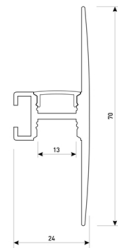

Dimensions	
Product dimensions (mm)	8 x 5000 x 2,5
Packing dimensions (mm)	210 x 240 x 4
Net weight (g)	220
Gross weight (Kg)	0,27

Product	
Real power (W)	5
Real luminous flux (Lm)	535
Luminous efficiency (Lm/W)	107
Beam angle (°)	120
Life time (h)	30000
IP	20
Electrical class insulation	Class 3
Photobiological risk	0 - Exempt
Operating temperature	from -20°C to 35°C
Electrical feeding	24 VDC
Energy efficiency class	A+

Scheme

11.7890.0041.04

1 m length wall mounted profile set.
Includes: aluminium profile (Alu6063-T5) + PC clear diffuser + Installation clips + End caps.

Scheme

11.7890.0041.20

1 m length wall mounted profile set.
Includes: aluminium profile (Alu6063-T5) + PC clear diffuser + Installation clips + End caps.

Scheme

11.7890.0041.30 1 m length wall mounted profile set. Includes: aluminium profile (Alu6063-T5)+ PC clear diffuser + Installation clips +End caps.

Scheme

11.7890.0042.04

2 m length wall mounted profile set.
Includes: aluminium profile (Alu6063-T5)
+ PC clear diffuser + Installation clips +
End caps.

Scheme

11.7890.0042.20

2 m length wall mounted profile set.
Includes: aluminium profile (Alu6063-T5)
+ PC clear diffuser + Installation clips +
End caps.

Scheme

11.7890.0042.33

2 m length wall mounted profile set.
Includes: aluminium profile (Alu6063-T5)
+ PC clear diffuser + Installation clips +
End caps.