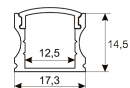

Dimensions	
Product dimensions (mm)	8 x 5000 x 2,5
Packing dimensions (mm)	210 x 240 x 4
Net weight (g)	220
Gross weight (Kg)	0,27

Product	
Real power (W)	5
Real luminous flux (Lm)	535
Luminous efficiency (Lm/W)	107
Beam angle (°)	120
Life time (h)	30000
IP	20
Electrical class insulation	Class 3
Photobiological risk	0 - Exempt
Operating temperature	from -20°C to 35°C
Electrical feeding	24 VDC
Energy efficiency class	A+

Scheme

11.7890.0021.20

**1 m length surface profile set. Includes:
Anodized aluminium profile (Alu6063-T5)
+ PC clear diffuser + Installation clips +
End caps.**

Scheme

11.7890.0022.20

**2 m length surface profile set. Includes:
Anodized aluminium profile (Alu6063-T5)
+ PC clear diffuser + Installation clips +
End caps.**

Scheme

11.7890.0031.20

1 m length 45° surface profile set.
Includes: Anodized aluminium profile (Alu6063-T5) + PC clear diffuser + Installation clips + End caps.

Scheme

11.7890.0032.20

2 m length 45° surface profile set.
Includes: Anodized aluminium profile (Alu6063-T5) + PC clear diffuser + Installation clips + End caps.