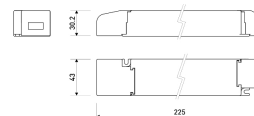

11.1801.7032.00

100W DALI dimmable power supply driver from the Troll family DALI DriverP.