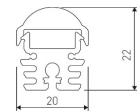

Dimensions	
Product dimensions (mm)	8 x 5000 x 2,5
Packing dimensions (mm)	210 x 240 x 4
Net weight (g)	220
Gross weight (Kg)	0,27

Product	
Real power (W)	5
Real luminous flux (Lm)	535
Luminous efficiency (Lm/W)	107
Beam angle (°)	120
Life time (h)	30000
IP	20
Electrical class insulation	Class 3
Photobiological risk	0 - Exempt
Operating temperature	from -20°C to 35°C
Electrical feeding	24 VDC
Energy efficiency class	A+

Scheme

11.7890.0051.20

1 m length of wall recessed profile set.
Includes: Recessed anodized aluminium
profile (Alu6063-T5) + PC clear diffuser +
Installation clips + End caps.

Scheme

11.7890.0052.20

2 m length of wall recessed profile set.
Includes: Recessed anodized aluminium profile (Alu6063-T5) + PC clear diffuser + Installation clips + End caps.

Scheme

11.7890.0401.20

Aluminium profile Iraty. Length 2m

Scheme

11.7890.0402.00

30° frosted diffuser for profiles Irati & Luna. Length 2 m.

11.7890.0403.00

60° frosted diffuser for profiles Irati & Luna. Length 2 m.