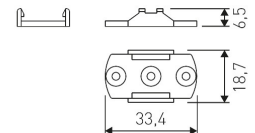

Scheme

11.7890.0052.20

2 m length of wall recessed profile set.
Includes: Recessed anodized aluminium profile (Alu6063-T5) + PC clear diffuser + Installation clips + End caps.

Scheme

11.7890.0401.20

Aluminium profile Iraty. Length 2m

Scheme

11.7890.0402.00

30° frosted diffuser for profiles Irati & Luna. Length 2 m.

11.7890.0403.00

60° frosted diffuser for profiles Irati & Luna. Length 2 m.

11.7890.0404.00

90° frosted diffuser for profiles Irati & Luna. Length 2 m.

11.7890.0405.00

Opal diffuser for profiles Irati & Luna. Length 2 m.

11.7890.0406.00

Transparent diffuser for profiles Irati & Luna. Length 2 m.

11.7890.0407.00

Frosted diffuser for profiles Irati & Luna. Length 2 m.

11.7890.0409.20

set of end caps for aluminium profile Irati. (2 units by ref.)

11.7890.0410.00

Set of installationclamps for profiles Irati & Luna. (2 units/ref.)

Scheme

11.7890.0411.00

Joint-ball accessory for aluminium profiles Roncal, Itaty & Luna. (1 unit by reference)

Scheme