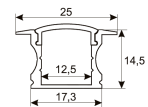

11.7890.1012.20	2 m length recessed profile set. Includes: Anodized aluminium profile (Alu6063-T5) + PC opal diffuser + Installation clips + End caps

Scheme