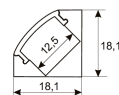

Scheme

11.7890.1032.20

2 m length 45° surface profile set.
Includes: Anodized aluminium profile (Alu6063-T5) + PC opal diffuser + Installation clips + End caps.

Scheme