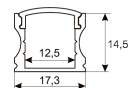

Dimensions	
Product dimensions (mm)	8 x 5000 x 2,5
Packing dimensions (mm)	210 x 240 x 4
Net weight (g)	220
Gross weight (Kg)	0,27

Product	
Real power (W)	10
Real luminous flux (Lm)	990
Luminous efficiency (Lm/W)	99
Beam angle (°)	120
Life time (h)	30000
IP	20
Electrical class insulation	Class 3
Photobiological risk	0 - Exempt
Operating temperature	from -20°C to 35°C
Electrical feeding	24 VDC
Energy efficiency class	A+

Scheme

11.7890.0021.20

**1 m length surface profile set. Includes:
Anodized aluminium profile (Alu6063-T5)
+ PC clear diffuser + Installation clips +
End caps.**

Scheme

11.7890.0022.20

**2 m length surface profile set. Includes:
Anodized aluminium profile (Alu6063-T5)
+ PC clear diffuser + Installation clips +
End caps.**

Scheme

11.7890.0031.20

1 m length 45° surface profile set.
Includes: Anodized aluminium profile (Alu6063-T5) + PC clear diffuser + Installation clips + End caps.

Scheme

11.7890.0032.20

2 m length 45° surface profile set.
Includes: Anodized aluminium profile (Alu6063-T5) + PC clear diffuser + Installation clips + End caps.