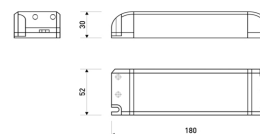

Scheme

11.1801.7012.00

120W Power supply driver from the Troll family Standard DriverP.