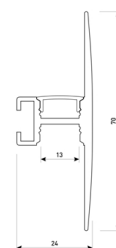

Scheme

11.7890.1041.20

1 m length wall mounted profile set.
Includes: aluminium profile (Alu6063-T5) + PC matt diffuser + Installation clips + End caps.

Scheme

11.7890.1041.33

1 m length wall mounted profile set.
Includes: aluminium profile (Alu6063-T5) + PC matt diffuser + Installation clips + End caps.

Scheme

11.7890.1042.04

2 m length wall mounted profile set.
Includes: aluminium profile (Alu6063-T5)
+ PC matt diffuser + Installation clips +
End caps.

Scheme

11.7890.1042.20

2 m length wall mounted profile set.
Includes: aluminium profile (Alu6063-T5)
+ PC matt diffuser + Installation clips +
End caps.

Scheme

11.7890.1042.33

2 m length wall mounted profile set.
Includes: aluminium profile (Alu6063-T5)
+ PC matt diffuser + Installation clips +
End caps.

Scheme

11.7890.1051.20

1 m length of wall recessed profile set.
Includes: Recessed anodized aluminium
profile (Alu6063-T5) + PC matt diffuser +
Installation clips + End caps.