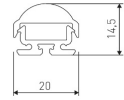

11.7890.0412.03	Accessory for suspension of profiles Roncal, Irati & Luna. (1 unit by reference)
11.7890.0412.33	Accessory for suspension of profiles Roncal, Irati & Luna. (1 unit by reference)
11.7890.0501.20	Aluminium profile Luna. Length 2m

Scheme

11.7890.0502.20	Set of En caps for aluminium profile Luna. (2 units/ref.).
11.7890.1011.20	1 m length recessed profile set. Includes: Recessed anodized aluminium profile (Alu6063-T5) + PC opal diffuser + Installation clips + End caps.

Scheme