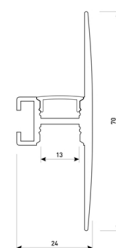

Scheme

11.7890.1032.20

2 m length 45° surface profile set.
Includes: Anodized aluminium profile (Alu6063-T5) + PC opal diffuser + Installation clips + End caps.

Scheme

11.7890.1041.04

1 m length wall mounted profile set.
Includes: aluminium profile (Alu6063-T5) + PC matt diffuser + Installation clips + End caps.

Scheme

11.7890.1041.20

1 m length wall mounted profile set.
Includes: aluminium profile (Alu6063-T5) + PC matt diffuser + Installation clips + End caps.

Scheme

11.7890.1041.33

1 m length wall mounted profile set.
Includes: aluminium profile (Alu6063-T5) + PC matt diffuser + Installation clips + End caps.