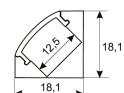

Scheme

11.7890.0031.20

1 m length 45° surface profile set.
Includes: Anodized aluminium profile (Alu6063-T5) + PC clear diffuser + Installation clips + End caps.

Scheme

11.7890.0032.20

2 m length 45° surface profile set.
Includes: Anodized aluminium profile (Alu6063-T5) + PC clear diffuser + Installation clips + End caps.

Scheme

11.7890.0041.04

1 m length wall mounted profile set.
Includes: aluminium profile (Alu6063-T5) + PC clear diffuser + Installation clips + End caps.

Scheme

11.7890.0041.20

1 m length wall mounted profile set.
Includes: aluminium profile (Alu6063-T5) + PC clear diffuser + Installation clips + End caps.

Scheme