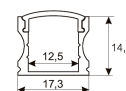

Scheme

11.7890.0022.20

**2 m length surface profile set. Includes:
Anodized aluminium profile (Alu6063-T5)
+ PC clear diffuser + Installation clips +
End caps.**