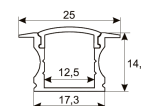

Scheme

11.7890.0021.20

**1 m length surface profile set. Includes:
Anodized aluminium profile (Alu6063-T5)
+ PC clear diffuser + Installation clips +
End caps.**