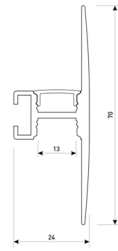

Dimensions	
Product dimensions (mm)	8 x 5000 x 2,5
Packing dimensions (mm)	210 x 240 x 4
Net weight (g)	220
Gross weight (Kg)	0,27

Product	
Real power (W)	10
Real luminous flux (Lm)	990
Luminous efficiency (Lm/W)	99
Beam angle (°)	120
Life time (h)	30000
IP	20
Electrical class insulation	Class 3
Photobiological risk	0 - Exempt
Operating temperature	from -20°C to 35°C
Electrical feeding	24 VDC
Energy efficiency class	A+

Scheme

11.7890.0031.20

1 m length 45° surface profile set.
Includes: Anodized aluminium profile (Alu6063-T5) + PC clear diffuser + Installation clips + End caps.

Scheme

11.7890.0032.20

2 m length 45° surface profile set.
Includes: Anodized aluminium profile (Alu6063-T5) + PC clear diffuser + Installation clips + End caps.

Scheme

11.7890.0041.04

1 m length wall mounted profile set.
Includes: aluminium profile (Alu6063-T5) + PC clear diffuser + Installation clips + End caps.

Scheme

11.7890.0041.20

1 m length wall mounted profile set.
Includes: aluminium profile (Alu6063-T5) + PC clear diffuser + Installation clips + End caps.

Scheme

11.7890.0041.30 1 m length wall mounted profile set. Includes: aluminium profile (Alu6063-T5)+ PC clear diffuser + Installation clips +End caps.

Scheme

11.7890.0042.04

2 m length wall mounted profile set.
Includes: aluminium profile (Alu6063-T5)
+ PC clear diffuser + Installation clips +
End caps.