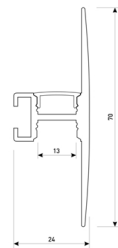

Dimensions	
Product dimensions (mm)	8 x 5000 x 2,5
Packing dimensions (mm)	210 x 240 x 4
Net weight (g)	220
Gross weight (Kg)	0,27

Product	
Real power (W)	10
Real luminous flux (Lm)	990
Luminous efficiency (Lm/W)	99
Beam angle (°)	120
Life time (h)	30000
IP	20
Electrical class insulation	Class 3
Photobiological risk	0 - Exempt
Operating temperature	from -20°C to 35°C
Electrical feeding	24 VDC
Energy efficiency class	A+

Scheme

11.7890.0042.20

2 m length wall mounted profile set.
Includes: aluminium profile (Alu6063-T5)
+ PC clear diffuser + Installation clips +
End caps.

Scheme

11.7890.0042.33

2 m length wall mounted profile set.
Includes: aluminium profile (Alu6063-T5)
+ PC clear diffuser + Installation clips +
End caps.

Scheme

11.7890.0051.20

1 m length of wall recessed profile set.
Includes: Recessed anodized aluminium
profile (Alu6063-T5) + PC clear diffuser +
Installation clips + End caps.

Scheme

11.7890.0052.20

2 m length of wall recessed profile set.
Includes: Recessed anodized aluminium profile (Alu6063-T5) + PC clear diffuser + Installation clips + End caps.

Scheme

11.7890.0401.20

Aluminium profile Iraty. Length 2m

Scheme

11.7890.0402.00

30° frosted diffuser for profiles Irati & Luna. Length 2 m.

11.7890.0403.00

60° frosted diffuser for profiles Irati & Luna. Length 2 m.