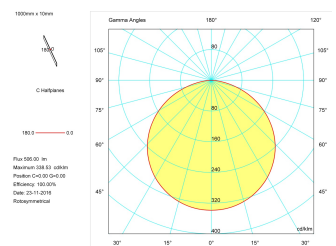

Item code	11.7891.1081.00
Product type	IN
Category	Linealed
Family	Flexiled
Subfamily	Sena
Materials	Luminaire built in clear silicone UV protected.
Optical system	Luminaire built-in a silicone protection diffuser.
Installation instructions	Luminaire designed for wall or ceiling surface mounted.
Pictograms	

Dimensions	
Product dimensions (mm)	8 x 5000 x 2,5
Packing dimensions (mm)	210 x 240 x 4
Net weight (g)	220
Gross weight (Kg)	0,27

Product	
Real power (W)	10
Real luminous flux (Lm)	990
Luminous efficiency (Lm/W)	99
Beam angle (°)	120
Life time (h)	30000
IP	20
Electrical class insulation	Class 3
Photobiological risk	0 - Exempt
Operating temperature	from -20°C to 35°C
Electrical feeding	24 VDC
Energy efficiency class	A+

Control gear	
Control gear	Electronic Control Gear

Light source	
Light source included	Yes
Light source	Led
Nominal power (W)	10
Nominal luminous flux (Lm)	990
Colour temperature (K)	2300
Colour consistency (SDCM)	3
CRI	80

Photometry	
Photometry