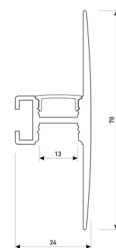

Scheme

11.7890.1032.20

2 m length 45° surface profile set.
Includes: Anodized aluminium profile (Alu6063-T5) + PC opal diffuser + Installation clips + End caps.

Scheme

11.7890.1041.04

1 m length wall mounted profile set.
Includes: aluminium profile (Alu6063-T5) + PC matt diffuser + Installation clips + End caps.

Scheme

11.7890.1041.20

1 m length wall mounted profile set.
Includes: aluminium profile (Alu6063-T5) + PC matt diffuser + Installation clips + End caps.

Scheme

11.7890.1041.33

1 m length wall mounted profile set.
Includes: aluminium profile (Alu6063-T5) + PC matt diffuser + Installation clips + End caps.

Scheme

11.7890.1042.04

2 m length wall mounted profile set.
Includes: aluminium profile (Alu6063-T5)
+ PC matt diffuser + Installation clips +
End caps.

Scheme

11.7890.1042.20

2 m length wall mounted profile set.
Includes: aluminium profile (Alu6063-T5)
+ PC matt diffuser + Installation clips +
End caps.