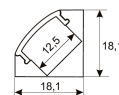

11.7890.1041.04

1 m length wall mounted profile set.
Includes: aluminium profile (Alu6063-T5) + PC matt diffuser + Installation clips + End caps.