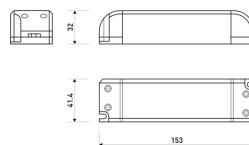

Scheme

11.1801.7011.00

60W Power supply driver from the Troll family Standard DriverP.

Picture