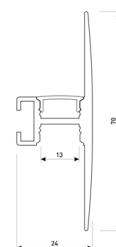

Scheme

11.7890.1041.20

1 m length wall mounted profile set.
Includes: aluminium profile (Alu6063-T5) + PC matt diffuser + Installation clips + End caps.

Scheme

11.7890.1041.33

1 m length wall mounted profile set.
Includes: aluminium profile (Alu6063-T5) + PC matt diffuser + Installation clips + End caps.

Scheme

11.7890.1042.04

2 m length wall mounted profile set.
Includes: aluminium profile (Alu6063-T5)
+ PC matt diffuser + Installation clips +
End caps.

Scheme

11.7890.1042.20

2 m length wall mounted profile set.
Includes: aluminium profile (Alu6063-T5)
+ PC matt diffuser + Installation clips +
End caps.

Scheme

11.7890.1042.33

2 m length wall mounted profile set.
Includes: aluminium profile (Alu6063-T5)
+ PC matt diffuser + Installation clips +
End caps.

Scheme

11.7890.1051.20

1 m length of wall recessed profile set.
Includes: Recessed anodized aluminium
profile (Alu6063-T5) + PC matt diffuser +
Installation clips + End caps.