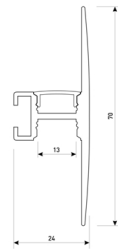

Dimensions	
Product dimensions (mm)	8 x 5000 x 2,5
Packing dimensions (mm)	210 x 240 x 4
Net weight (g)	220
Gross weight (Kg)	0,27

Product	
Real power (W)	10
Real luminous flux (Lm)	990
Luminous efficiency (Lm/W)	99
Beam angle (°)	120
Life time (h)	30000
IP	20
Electrical class insulation	Class 3
Photobiological risk	0 - Exempt
Operating temperature	from -20°C to 35°C
Electrical feeding	24 VDC
Energy efficiency class	A+

Scheme

11.7890.0041.04

1 m length wall mounted profile set.
Includes: aluminium profile (Alu6063-T5) + PC clear diffuser + Installation clips + End caps.

Scheme

11.7890.0041.20

1 m length wall mounted profile set.
Includes: aluminium profile (Alu6063-T5) + PC clear diffuser + Installation clips + End caps.

Scheme

11.7890.0041.30 1 m length wall mounted profile set. Includes: aluminium profile (Alu6063-T5)+ PC clear diffuser + Installation clips +End caps.

Scheme

11.7890.0042.04

2 m length wall mounted profile set.
Includes: aluminium profile (Alu6063-T5)
+ PC clear diffuser + Installation clips +
End caps.

Scheme

11.7890.0042.20

2 m length wall mounted profile set.
Includes: aluminium profile (Alu6063-T5)
+ PC clear diffuser + Installation clips +
End caps.

Scheme

11.7890.0042.33

2 m length wall mounted profile set.
Includes: aluminium profile (Alu6063-T5)
+ PC clear diffuser + Installation clips +
End caps.