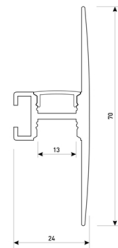

Dimensions	
Product dimensions (mm)	8 x 5000 x 2,5
Packing dimensions (mm)	210 x 240 x 4
Net weight (g)	220
Gross weight (Kg)	0,27

Product	
Real power (W)	10
Real luminous flux (Lm)	990
Luminous efficiency (Lm/W)	99
Beam angle (°)	120
Life time (h)	30000
IP	20
Electrical class insulation	Class 3
Photobiological risk	0 - Exempt
Operating temperature	from -20°C to 35°C
Electrical feeding	24 VDC
Energy efficiency class	A+

Scheme

11.7890.0041.04

1 m length wall mounted profile set.
Includes: aluminium profile (Alu6063-T5) + PC clear diffuser + Installation clips + End caps.

Scheme

11.7890.0041.20

1 m length wall mounted profile set.
Includes: aluminium profile (Alu6063-T5) + PC clear diffuser + Installation clips + End caps.

Scheme

11.7890.0041.30 1 m length wall mounted profile set. Includes: aluminium profile (Alu6063-T5)+ PC clear diffuser + Installation clips +End caps.

Scheme

11.7890.0042.04

2 m length wall mounted profile set.
Includes: aluminium profile (Alu6063-T5)
+ PC clear diffuser + Installation clips +
End caps.

Scheme

11.7890.0042.20

2 m length wall mounted profile set.
Includes: aluminium profile (Alu6063-T5)
+ PC clear diffuser + Installation clips +
End caps.

Scheme

11.7890.0042.33

2 m length wall mounted profile set.
Includes: aluminium profile (Alu6063-T5)
+ PC clear diffuser + Installation clips +
End caps.