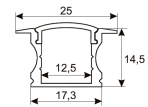

Dimensions	
Product dimensions (mm)	8 x 5000 x 2,5
Packing dimensions (mm)	210 x 240 x 4
Net weight (g)	220
Gross weight (Kg)	0,27

Product	
Real power (W)	10
Real luminous flux (Lm)	990
Luminous efficiency (Lm/W)	99
Beam angle (°)	120
Life time (h)	30000
IP	20
Electrical class insulation	Class 3
Photobiological risk	0 - Exempt
Operating temperature	from -20°C to 35°C
Electrical feeding	24 VDC
Energy efficiency class	A+

Scheme

11.7890.0411.00

Joint-ball accessory for aluminium profiles Roncal, Itaty & Luna. (1 unit by reference)

Scheme

11.7890.0412.03	Accessory for suspension of profiles Roncal, Irati & Luna. (1 unit by reference)
11.7890.0412.33	Accessory for suspension of profiles Roncal, Irati & Luna. (1 unit by reference)
11.7890.0501.20	Aluminium profile Luna. Length 2m

Scheme

11.7890.0502.20	Set of En caps for aluminium profile Luna. (2 units/ref.).
11.7890.1011.20	1 m length recessed profile set. Includes: Recessed anodized aluminium profile (Alu6063-T5) + PC opal diffuser + Installation clips + End caps.

Scheme

11.7890.1012.20	2 m length recessed profile set. Includes: Anodized aluminium profile (Alu6063-T5) + PC opal diffuser + Installation clips + End caps
-----------------	---

Scheme

11.7890.1021.20	1 m length surface profile set. Includes: Anodized aluminium profile (Alu6063-T5) + PC opal diffuser + Installation clips + End caps.
-----------------	---