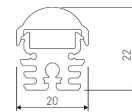

Scheme

11.7890.0051.20

1 m length of wall recessed profile set.
Includes: Recessed anodized aluminium
profile (Alu6063-T5) + PC clear diffuser +
Installation clips + End caps.

Scheme

11.7890.0052.20

2 m length of wall recessed profile set.
Includes: Recessed anodized aluminium profile (Alu6063-T5) + PC clear diffuser + Installation clips + End caps.

Scheme

11.7890.0401.20

Aluminium profile Iraty. Length 2m

Scheme

11.7890.0402.00

30° frosted diffuser for profiles Irati & Luna. Length 2 m.

11.7890.0403.00

60° frosted diffuser for profiles Irati & Luna. Length 2 m.