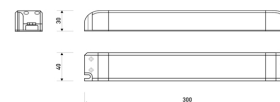

Scheme

11.1801.7013.00

180W Power supply driver from the Troll family Standard DriverP.