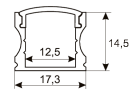

11.7890.1022.20	2 m length surface profile set. Includes: Anodized aluminium profile (Alu6063-T5) + PC opal diffuser + Installation clips + End caps.

Scheme