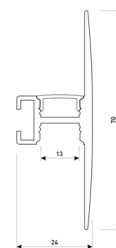

Scheme

11.7890.1032.20

2 m length 45° surface profile set.
Includes: Anodized aluminium profile (Alu6063-T5) + PC opal diffuser + Installation clips + End caps.

Scheme

11.7890.1041.04

1 m length wall mounted profile set.
Includes: aluminium profile (Alu6063-T5) + PC matt diffuser + Installation clips + End caps.

Scheme

11.7890.1041.20

1 m length wall mounted profile set.
Includes: aluminium profile (Alu6063-T5) + PC matt diffuser + Installation clips + End caps.

Scheme

11.7890.1041.33

1 m length wall mounted profile set.
Includes: aluminium profile (Alu6063-T5) + PC matt diffuser + Installation clips + End caps.

Scheme

11.7890.1042.04

2 m length wall mounted profile set.
Includes: aluminium profile (Alu6063-T5)
+ PC matt diffuser + Installation clips +
End caps.

Scheme

11.7890.1042.20

2 m length wall mounted profile set.
Includes: aluminium profile (Alu6063-T5)
+ PC matt diffuser + Installation clips +
End caps.