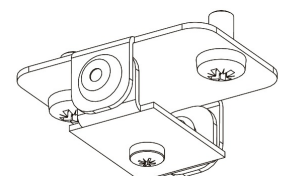

Scheme

11.7890.0411.00

Joint-ball accessory for aluminium profiles Roncal, Itaty & Luna. (1 unit by reference)

Scheme

11.7890.0412.03	Accessory for suspension of profiles Roncal, Irati & Luna. (1 unit by reference)
11.7890.0412.33	Accessory for suspension of profiles Roncal, Irati & Luna. (1 unit by reference)
11.7890.0501.20	Aluminium profile Luna. Length 2m