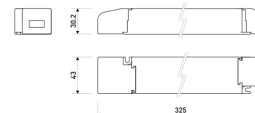

11.7890.0011.20

**1 m length recessed profile set. Includes:
Recessed anodized aluminium profile
(Alu6063-T5) + PC clear diffuser +
Installation clips + End caps.**