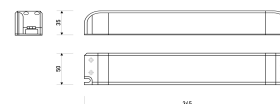

Scheme

11.1801.7030.00

35W DALI dimmable power supply driver from the Troll family DALI DriverP.