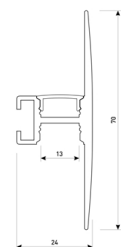

Dimensions	
Product dimensions (mm)	8 x 5000 x 2,5
Packing dimensions (mm)	210 x 240 x 4
Net weight (g)	220
Gross weight (Kg)	0,27

Product	
Real power (W)	10
Real luminous flux (Lm)	990
Luminous efficiency (Lm/W)	99
Beam angle (°)	120
Life time (h)	30000
IP	20
Electrical class insulation	Class 3
Photobiological risk	0 - Exempt
Operating temperature	from -20°C to 35°C
Electrical feeding	24 VDC
Energy efficiency class	A+

Scheme

11.7890.0041.04

1 m length wall mounted profile set.
Includes: aluminium profile (Alu6063-T5) + PC clear diffuser + Installation clips + End caps.

Scheme

11.7890.0041.20

1 m length wall mounted profile set.
Includes: aluminium profile (Alu6063-T5) + PC clear diffuser + Installation clips + End caps.

Scheme

11.7890.0041.30 1 m length wall mounted profile set. Includes: aluminium profile (Alu6063-T5)+ PC clear diffuser + Installation clips +End caps.

Scheme

11.7890.0042.04

2 m length wall mounted profile set.
Includes: aluminium profile (Alu6063-T5)
+ PC clear diffuser + Installation clips +
End caps.