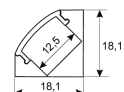

Scheme

11.7890.0031.20

1 m length 45° surface profile set.
Includes: Anodized aluminium profile (Alu6063-T5) + PC clear diffuser + Installation clips + End caps.

Scheme

11.7890.0032.20

2 m length 45° surface profile set.
Includes: Anodized aluminium profile (Alu6063-T5) + PC clear diffuser + Installation clips + End caps.

Scheme

11.7890.0041.04

1 m length wall mounted profile set.
Includes: aluminium profile (Alu6063-T5) + PC clear diffuser + Installation clips + End caps.

Scheme

11.7890.0041.20

1 m length wall mounted profile set.
Includes: aluminium profile (Alu6063-T5) + PC clear diffuser + Installation clips + End caps.

Scheme