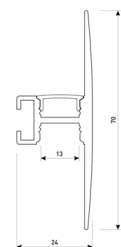

Dimensions	
Product dimensions (mm)	8 x 5000 x 2,5
Packing dimensions (mm)	210 x 240 x 4
Net weight (g)	220
Gross weight (Kg)	0,27

Product	
Real power (W)	10
Real luminous flux (Lm)	990
Luminous efficiency (Lm/W)	99
Beam angle (°)	120
Life time (h)	30000
IP	20
Electrical class insulation	Class 3
Photobiological risk	0 - Exempt
Operating temperature	from -20°C to 35°C
Electrical feeding	24 VDC
Energy efficiency class	A+

Scheme

11.7890.0031.20

1 m length 45° surface profile set.
Includes: Anodized aluminium profile (Alu6063-T5) + PC clear diffuser + Installation clips + End caps.

Scheme

11.7890.0032.20

2 m length 45° surface profile set.
Includes: Anodized aluminium profile (Alu6063-T5) + PC clear diffuser + Installation clips + End caps.

Scheme

11.7890.0041.04

1 m length wall mounted profile set.
Includes: aluminium profile (Alu6063-T5) + PC clear diffuser + Installation clips + End caps.

Scheme

11.7890.0041.20

1 m length wall mounted profile set.
Includes: aluminium profile (Alu6063-T5) + PC clear diffuser + Installation clips + End caps.