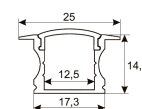

Scheme

11.7890.0012.20

**2 m length recessed profile set. Includes:
Anodized aluminium profile (Alu6063-T5)
+ PC clear diffuser + Installation clips +
End caps**