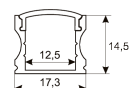

11.7890.1031.20	1 m length 45° surface profile set. Includes: Anodized aluminium profile (Alu6063-T5) + PC opal diffuser + Installation clips + End caps.