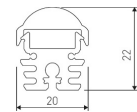

Scheme

11.7890.0052.20

2 m length of wall recessed profile set.
Includes: Recessed anodized aluminium profile (Alu6063-T5) + PC clear diffuser + Installation clips + End caps.

Scheme

11.7890.0401.20

Aluminium profile Iraty. Length 2m

Scheme

11.7890.0402.00	30° frosted diffuser for profiles Irati & Luna. Length 2 m.
11.7890.0403.00	60° frosted diffuser for profiles Irati & Luna. Length 2 m.
11.7890.0404.00	90° frosted diffuser for profiles Irati & Luna. Length 2 m.
11.7890.0405.00	Opal diffuser for profiles Irati & Luna. Length 2 m.
11.7890.0406.00	Transparent diffuser for profiles Irati & Luna. Length 2 m.
11.7890.0407.00	Frosted diffuser for profiles Irati & Luna. Length 2 m.
11.7890.0409.20	set of end caps for aluminium profile Irati. (2 units by ref.)
11.7890.0410.00	Set of installationclamps for profiles Irati & Luna. (2 units/ref.)

Scheme

11.7890.0411.00

Joint-ball accessory for aluminium profiles Roncal, Itaty & Luna. (1 unit by reference)

Scheme