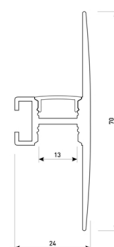

## Scheme

11.7890.1041.33

**1 m length wall mounted profile set.**  
**Includes: aluminium profile (Alu6063-T5)**  
**+ PC matt diffuser + Installation clips +**  
**End caps.**

Scheme

11.7890.1042.04

2 m length wall mounted profile set.  
Includes: aluminium profile (Alu6063-T5)  
+ PC matt diffuser + Installation clips +  
End caps.

Scheme

11.7890.1042.20

2 m length wall mounted profile set.  
Includes: aluminium profile (Alu6063-T5)  
+ PC matt diffuser + Installation clips +  
End caps.

Scheme

11.7890.1042.33

2 m length wall mounted profile set.  
Includes: aluminium profile (Alu6063-T5)  
+ PC matt diffuser + Installation clips +  
End caps.

Scheme

11.7890.1051.20

1 m length of wall recessed profile set.  
Includes: Recessed anodized aluminium  
profile (Alu6063-T5) + PC matt diffuser +  
Installation clips + End caps.

Scheme

11.7890.1052.20

2 m length of wall recessed profile set.  
Includes: Recessed anodized aluminium profile (Alu6063-T5) + PC matt diffuser + Installation clips + End caps.