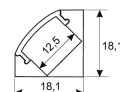

11.7890.1041.04

1 m length wall mounted profile set.
Includes: aluminium profile (Alu6063-T5)
+ PC matt diffuser + Installation clips +
End caps.