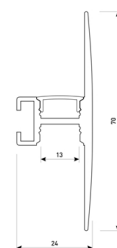

Scheme

11.7890.1041.33

1 m length wall mounted profile set.
Includes: aluminium profile (Alu6063-T5)
+ PC matt diffuser + Installation clips +
End caps.