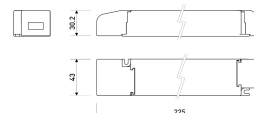

11.1801.7032.00

100W DALI dimmable power supply driver from the Troll family DALI DriverP.