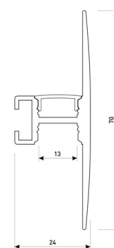

## Scheme

11.7890.1041.33

**1 m length wall mounted profile set.**  
**Includes: aluminium profile (Alu6063-T5)**  
**+ PC matt diffuser + Installation clips +**  
**End caps.**

Scheme

11.7890.1042.04

2 m length wall mounted profile set.  
Includes: aluminium profile (Alu6063-T5)  
+ PC matt diffuser + Installation clips +  
End caps.

Scheme

11.7890.1042.20

2 m length wall mounted profile set.  
Includes: aluminium profile (Alu6063-T5)  
+ PC matt diffuser + Installation clips +  
End caps.

Scheme

11.7890.1042.33

2 m length wall mounted profile set.  
Includes: aluminium profile (Alu6063-T5)  
+ PC matt diffuser + Installation clips +  
End caps.