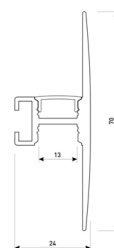

## Scheme

11.7890.1041.33

**1 m length wall mounted profile set.**  
**Includes: aluminium profile (Alu6063-T5)**  
**+ PC matt diffuser + Installation clips +**  
**End caps.**

Scheme

11.7890.1042.04

2 m length wall mounted profile set.  
Includes: aluminium profile (Alu6063-T5)  
+ PC matt diffuser + Installation clips +  
End caps.

Scheme

11.7890.1042.20

2 m length wall mounted profile set.  
Includes: aluminium profile (Alu6063-T5)  
+ PC matt diffuser + Installation clips +  
End caps.

Scheme

11.7890.1042.33

2 m length wall mounted profile set.  
Includes: aluminium profile (Alu6063-T5)  
+ PC matt diffuser + Installation clips +  
End caps.