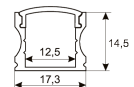

11.7890.1022.20	2 m length surface profile set. Includes: Anodized aluminium profile (Alu6063-T5) + PC opal diffuser + Installation clips + End caps.

Scheme