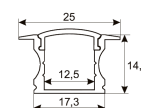

Scheme

11.7890.0021.20

**1 m length surface profile set. Includes:
Anodized aluminium profile (Alu6063-T5)
+ PC clear diffuser + Installation clips +
End caps.**