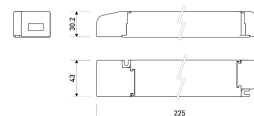

11.1801.7033.00

150W DALI dimmable power supply driver from the Troll family DALI DriverP.