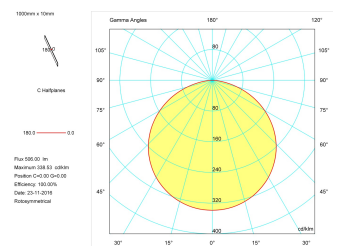

Item code	11.7891.1082.00
Product type	IN
Category	Linealed
Family	Flexiled
Subfamily	Sena
Materials	Luminaire built in clear silicone UV protected.
Optical system	Luminaire built-in a silicone protection diffuser.
Installation instructions	Luminaire designed for wall or ceiling surface mounted.
Pictograms	

Dimensions	
Product dimensions (mm)	8 x 5000 x 2,5
Packing dimensions (mm)	210 x 240 x 4
Net weight (g)	220
Gross weight (Kg)	0,27

Product	
Real power (W)	10
Real luminous flux (Lm)	1000
Luminous efficiency (Lm/W)	100
Beam angle (°)	120
Life time (h)	30000
IP	20
Electrical class insulation	Class 3
Photobiological risk	0 - Exempt
Operating temperature	from -20°C to 35°C
Electrical feeding	24 VDC
Energy efficiency class	A+

Control gear	
Control gear	Electronic Control Gear

Light source	
Light source included	Yes
Light source	Led
Nominal power (W)	10
Nominal luminous flux (Lm)	1000
Colour temperature (K)	2700
Colour consistency (SDCM)	3
CRI	80

Photometry	
Photometry