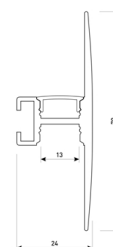

<b>Dimensions</b>	
Product dimensions (mm)	8 x 5000 x 2,5
Packing dimensions (mm)	210 x 240 x 4
Net weight (g)	220
Gross weight (Kg)	0,27

<b>Product</b>	
Real power (W)	10
Real luminous flux (Lm)	1000
Luminous efficiency (Lm/W)	100
Beam angle (°)	120
Life time (h)	30000
IP	20
Electrical class insulation	Class 3
Photobiological risk	0 - Exempt
Operating temperature	from -20°C to 35°C
Electrical feeding	24 VDC
Energy efficiency class	A+

Scheme

**11.7890.0042.04**

**2 m length wall mounted profile set.**  
Includes: aluminium profile (Alu6063-T5)  
+ PC clear diffuser + Installation clips +  
End caps.

Scheme

**11.7890.0042.20**

**2 m length wall mounted profile set.**  
Includes: aluminium profile (Alu6063-T5)  
+ PC clear diffuser + Installation clips +  
End caps.

Scheme

**11.7890.0042.33**

**2 m length wall mounted profile set.**  
Includes: aluminium profile (Alu6063-T5)  
+ PC clear diffuser + Installation clips +  
End caps.

Scheme

**11.7890.0051.20**

**1 m length of wall recessed profile set.**  
Includes: Recessed anodized aluminium  
profile (Alu6063-T5) + PC clear diffuser +  
Installation clips + End caps.