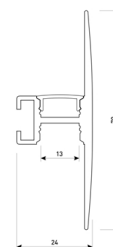

<b>Dimensions</b>	
Product dimensions (mm)	8 x 5000 x 2,5
Packing dimensions (mm)	210 x 240 x 4
Net weight (g)	220
Gross weight (Kg)	0,27

<b>Product</b>	
Real power (W)	10
Real luminous flux (Lm)	1000
Luminous efficiency (Lm/W)	100
Beam angle (°)	120
Life time (h)	30000
IP	20
Electrical class insulation	Class 3
Photobiological risk	0 - Exempt
Operating temperature	from -20°C to 35°C
Electrical feeding	24 VDC
Energy efficiency class	A+

Scheme

**11.7890.0042.04**

**2 m length wall mounted profile set.**  
Includes: aluminium profile (Alu6063-T5)  
+ PC clear diffuser + Installation clips +  
End caps.

Scheme

**11.7890.0042.20**

**2 m length wall mounted profile set.**  
Includes: aluminium profile (Alu6063-T5)  
+ PC clear diffuser + Installation clips +  
End caps.

Scheme

**11.7890.0042.33**

**2 m length wall mounted profile set.**  
Includes: aluminium profile (Alu6063-T5)  
+ PC clear diffuser + Installation clips +  
End caps.

Scheme

**11.7890.0051.20**

**1 m length of wall recessed profile set.**  
Includes: Recessed anodized aluminium  
profile (Alu6063-T5) + PC clear diffuser +  
Installation clips + End caps.