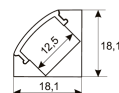

Scheme

11.7890.1032.20

2 m length 45° surface profile set.
Includes: Anodized aluminium profile
(Alu6063-T5) + PC opal diffuser +
Installation clips + End caps.

Scheme