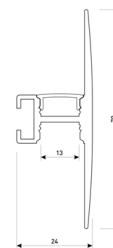

<b>Dimensions</b>	
Product dimensions (mm)	8 x 5000 x 2,5
Packing dimensions (mm)	210 x 240 x 4
Net weight (g)	220
Gross weight (Kg)	0,27

<b>Product</b>	
Real power (W)	10
Real luminous flux (Lm)	1000
Luminous efficiency (Lm/W)	100
Beam angle (°)	120
Life time (h)	30000
IP	20
Electrical class insulation	Class 3
Photobiological risk	0 - Exempt
Operating temperature	from -20°C to 35°C
Electrical feeding	24 VDC
Energy efficiency class	A+

Scheme

11.7890.0041.20

**1 m length wall mounted profile set.**  
**Includes: aluminium profile (Alu6063-T5) + PC clear diffuser + Installation clips + End caps.**

Scheme

**11.7890.0041.30** 1 m length wall mounted profile set. Includes: aluminium profile (Alu6063-T5)+ PC clear diffuser + Installation clips +End caps.

Scheme

**11.7890.0042.04**

**2 m length wall mounted profile set.**  
Includes: aluminium profile (Alu6063-T5)  
+ PC clear diffuser + Installation clips +  
End caps.

Scheme

**11.7890.0042.20**

**2 m length wall mounted profile set.**  
Includes: aluminium profile (Alu6063-T5)  
+ PC clear diffuser + Installation clips +  
End caps.