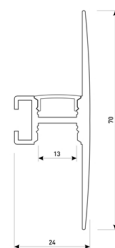

## Scheme

11.7890.1041.20

**1 m length wall mounted profile set.**  
**Includes: aluminium profile (Alu6063-T5)**  
**+ PC matt diffuser + Installation clips +**  
**End caps.**

## Scheme

11.7890.1041.33

**1 m length wall mounted profile set.**  
**Includes: aluminium profile (Alu6063-T5)**  
**+ PC matt diffuser + Installation clips +**  
**End caps.**

Scheme

11.7890.1042.04

2 m length wall mounted profile set.  
Includes: aluminium profile (Alu6063-T5)  
+ PC matt diffuser + Installation clips +  
End caps.