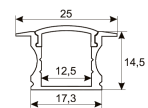

11.7890.1021.20	1 m length surface profile set. Includes: Anodized aluminium profile (Alu6063-T5) + PC opal diffuser + Installation clips + End caps.

Scheme