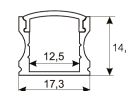

Scheme

11.7890.0022.20

**2 m length surface profile set. Includes:
Anodized aluminium profile (Alu6063-T5)
+ PC clear diffuser + Installation clips +
End caps.**