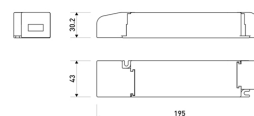

11.1801.7031.00

60W DALI dimmable power supply driver from the Troll family DALI DriverP.