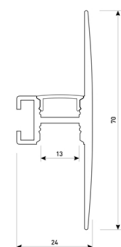

<b>Dimensions</b>	
Product dimensions (mm)	8 x 5000 x 2,5
Packing dimensions (mm)	210 x 240 x 4
Net weight (g)	220
Gross weight (Kg)	0,27

<b>Product</b>	
Real power (W)	10
Real luminous flux (Lm)	1000
Luminous efficiency (Lm/W)	100
Beam angle (°)	120
Life time (h)	30000
IP	20
Electrical class insulation	Class 3
Photobiological risk	0 - Exempt
Operating temperature	from -20°C to 35°C
Electrical feeding	24 VDC
Energy efficiency class	A+

Scheme

11.7890.0032.20

**2 m length 45° surface profile set.**  
**Includes: Anodized aluminium profile (Alu6063-T5) + PC clear diffuser + Installation clips + End caps.**

Scheme

11.7890.0041.04

**1 m length wall mounted profile set.**  
**Includes: aluminium profile (Alu6063-T5) + PC clear diffuser + Installation clips + End caps.**

Scheme

11.7890.0041.20

**1 m length wall mounted profile set.**  
**Includes: aluminium profile (Alu6063-T5) + PC clear diffuser + Installation clips + End caps.**

Scheme

**11.7890.0041.30** 1 m length wall mounted profile set. Includes: aluminium profile (Alu6063-T5)+ PC clear diffuser + Installation clips +End caps.