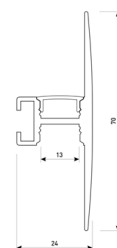

Scheme

11.7890.1032.20

2 m length 45° surface profile set.
Includes: Anodized aluminium profile
(Alu6063-T5) + PC opal diffuser +
Installation clips + End caps.

Scheme

11.7890.1041.04

1 m length wall mounted profile set.
Includes: aluminium profile (Alu6063-T5)
+ PC matt diffuser + Installation clips +
End caps.

Scheme

11.7890.1041.20

1 m length wall mounted profile set.
Includes: aluminium profile (Alu6063-T5)
+ PC matt diffuser + Installation clips +
End caps.