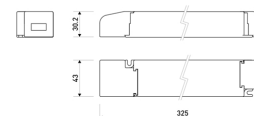

11.7890.0011.20

**1 m length recessed profile set. Includes:
Recessed anodized aluminium profile
(Alu6063-T5) + PC clear diffuser +
Installation clips + End caps.**