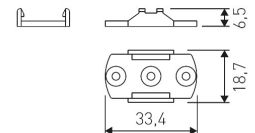

Scheme

11.7890.0052.20

2 m length of wall recessed profile set.
Includes: Recessed anodized aluminium profile (Alu6063-T5) + PC clear diffuser + Installation clips + End caps.

Scheme

11.7890.0401.20

Aluminium profile Iraty. Length 2m

Scheme

11.7890.0402.00	30° frosted diffuser for profiles Irati & Luna. Length 2 m.
11.7890.0403.00	60° frosted diffuser for profiles Irati & Luna. Length 2 m.
11.7890.0404.00	90° frosted diffuser for profiles Irati & Luna. Length 2 m.
11.7890.0405.00	Opal diffuser for profiles Irati & Luna. Length 2 m.
11.7890.0406.00	Transparent diffuser for profiles Irati & Luna. Length 2 m.
11.7890.0407.00	Frosted diffuser for profiles Irati & Luna. Length 2 m.
11.7890.0409.20	set of end caps for aluminium profile Irati. (2 units by ref.)
11.7890.0410.00	Set of installationclamps for profiles Irati & Luna. (2 units/ref.)

Scheme

11.7890.0411.00

Joint-ball accessory for aluminium profiles Roncal, Itaty & Luna. (1 unit by reference)

Scheme