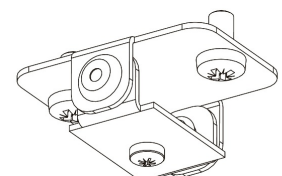

Scheme

11.7890.0052.20

2 m length of wall recessed profile set.
Includes: Recessed anodized aluminium profile (Alu6063-T5) + PC clear diffuser + Installation clips + End caps.

Scheme

11.7890.0401.20

Aluminium profile Iraty. Length 2m

Scheme

11.7890.0402.00	30° frosted diffuser for profiles Irati & Luna. Length 2 m.
11.7890.0403.00	60° frosted diffuser for profiles Irati & Luna. Length 2 m.
11.7890.0404.00	90° frosted diffuser for profiles Irati & Luna. Length 2 m.
11.7890.0405.00	Opal diffuser for profiles Irati & Luna. Length 2 m.
11.7890.0406.00	Transparent diffuser for profiles Irati & Luna. Length 2 m.
11.7890.0407.00	Frosted diffuser for profiles Irati & Luna. Length 2 m.
11.7890.0409.20	set of end caps for aluminium profile Irati. (2 units by ref.)
11.7890.0410.00	Set of installationclamps for profiles Irati & Luna. (2 units/ref.)

Scheme

11.7890.0411.00

Joint-ball accessory for aluminium profiles Roncal, Itaty & Luna. (1 unit by reference)

Scheme