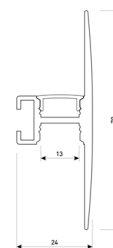

<b>Dimensions</b>	
Product dimensions (mm)	8 x 5000 x 2,5
Packing dimensions (mm)	210 x 240 x 4
Net weight (g)	220
Gross weight (Kg)	0,27

<b>Product</b>	
Real power (W)	10
Real luminous flux (Lm)	1000
Luminous efficiency (Lm/W)	100
Beam angle (°)	120
Life time (h)	30000
IP	20
Electrical class insulation	Class 3
Photobiological risk	0 - Exempt
Operating temperature	from -20°C to 35°C
Electrical feeding	24 VDC
Energy efficiency class	A+

Scheme

11.7890.0041.20

**1 m length wall mounted profile set.**  
**Includes: aluminium profile (Alu6063-T5) + PC clear diffuser + Installation clips + End caps.**

Scheme

**11.7890.0041.30** 1 m length wall mounted profile set. Includes: aluminium profile (Alu6063-T5)+ PC clear diffuser + Installation clips +End caps.

Scheme

**11.7890.0042.04**

**2 m length wall mounted profile set.**  
Includes: aluminium profile (Alu6063-T5)  
+ PC clear diffuser + Installation clips +  
End caps.

Scheme

**11.7890.0042.20**

**2 m length wall mounted profile set.**  
Includes: aluminium profile (Alu6063-T5)  
+ PC clear diffuser + Installation clips +  
End caps.