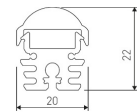

Scheme

11.7890.0051.20

1 m length of wall recessed profile set.
Includes: Recessed anodized aluminium
profile (Alu6063-T5) + PC clear diffuser +
Installation clips + End caps.

Scheme

11.7890.0052.20

2 m length of wall recessed profile set.
Includes: Recessed anodized aluminium profile (Alu6063-T5) + PC clear diffuser + Installation clips + End caps.

Scheme

11.7890.0401.20

Aluminium profile Iraty. Length 2m

Scheme

11.7890.0402.00

30° frosted diffuser for profiles Irati & Luna. Length 2 m.

11.7890.0403.00

60° frosted diffuser for profiles Irati & Luna. Length 2 m.