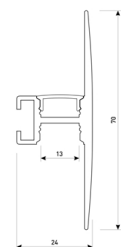

Dimensions	
Product dimensions (mm)	8 x 5000 x 2,5
Packing dimensions (mm)	210 x 240 x 4
Net weight (g)	220
Gross weight (Kg)	0,27

Product	
Real power (W)	10
Real luminous flux (Lm)	1006
Luminous efficiency (Lm/W)	100,6
Beam angle (°)	120
Life time (h)	30000
IP	20
Electrical class insulation	Class 3
Photobiological risk	0 - Exempt
Operating temperature	from -20°C to 35°C
Electrical feeding	24 VDC
Energy efficiency class	A+

Scheme

11.7890.0041.04

1 m length wall mounted profile set.
Includes: aluminium profile (Alu6063-T5) + PC clear diffuser + Installation clips + End caps.

Scheme

11.7890.0041.20

1 m length wall mounted profile set.
Includes: aluminium profile (Alu6063-T5) + PC clear diffuser + Installation clips + End caps.

Scheme

11.7890.0041.30 1 m length wall mounted profile set. Includes: aluminium profile (Alu6063-T5)+ PC clear diffuser + Installation clips +End caps.

Scheme

11.7890.0042.04

2 m length wall mounted profile set.
Includes: aluminium profile (Alu6063-T5)
+ PC clear diffuser + Installation clips +
End caps.