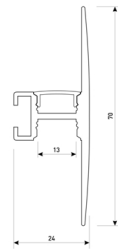

Dimensions	
Product dimensions (mm)	8 x 5000 x 2,5
Packing dimensions (mm)	210 x 240 x 4
Net weight (g)	220
Gross weight (Kg)	0,27

Product	
Real power (W)	10
Real luminous flux (Lm)	1006
Luminous efficiency (Lm/W)	100,6
Beam angle (°)	120
Life time (h)	30000
IP	20
Electrical class insulation	Class 3
Photobiological risk	0 - Exempt
Operating temperature	from -20°C to 35°C
Electrical feeding	24 VDC
Energy efficiency class	A+

Scheme

11.7890.0041.04

1 m length wall mounted profile set.
Includes: aluminium profile (Alu6063-T5) + PC clear diffuser + Installation clips + End caps.

Scheme

11.7890.0041.20

1 m length wall mounted profile set.
Includes: aluminium profile (Alu6063-T5) + PC clear diffuser + Installation clips + End caps.

Scheme

11.7890.0041.30 1 m length wall mounted profile set. Includes: aluminium profile (Alu6063-T5)+ PC clear diffuser + Installation clips +End caps.

Scheme

11.7890.0042.04

2 m length wall mounted profile set.
Includes: aluminium profile (Alu6063-T5)
+ PC clear diffuser + Installation clips +
End caps.

Scheme

11.7890.0042.20

2 m length wall mounted profile set.
Includes: aluminium profile (Alu6063-T5)
+ PC clear diffuser + Installation clips +
End caps.

Scheme

11.7890.0042.33

2 m length wall mounted profile set.
Includes: aluminium profile (Alu6063-T5)
+ PC clear diffuser + Installation clips +
End caps.