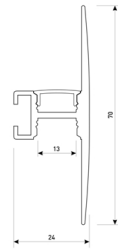

Dimensions	
Product dimensions (mm)	8 x 5000 x 2,5
Packing dimensions (mm)	210 x 240 x 4
Net weight (g)	220
Gross weight (Kg)	0,27

Product	
Real power (W)	10
Real luminous flux (Lm)	1006
Luminous efficiency (Lm/W)	100,6
Beam angle (°)	120
Life time (h)	30000
IP	20
Electrical class insulation	Class 3
Photobiological risk	0 - Exempt
Operating temperature	from -20°C to 35°C
Electrical feeding	24 VDC
Energy efficiency class	A+

Scheme

11.7890.0031.20

1 m length 45° surface profile set.
Includes: Anodized aluminium profile (Alu6063-T5) + PC clear diffuser + Installation clips + End caps.

Scheme

11.7890.0032.20

2 m length 45° surface profile set.
Includes: Anodized aluminium profile (Alu6063-T5) + PC clear diffuser + Installation clips + End caps.

Scheme

11.7890.0041.04

1 m length wall mounted profile set.
Includes: aluminium profile (Alu6063-T5) + PC clear diffuser + Installation clips + End caps.

Scheme

11.7890.0041.20

1 m length wall mounted profile set.
Includes: aluminium profile (Alu6063-T5) + PC clear diffuser + Installation clips + End caps.

Scheme

11.7890.0041.30 1 m length wall mounted profile set. Includes: aluminium profile (Alu6063-T5)+ PC clear diffuser + Installation clips +End caps.

Scheme

11.7890.0042.04

2 m length wall mounted profile set.
Includes: aluminium profile (Alu6063-T5)
+ PC clear diffuser + Installation clips +
End caps.