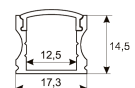

11.7890.1031.20	1 m length 45° surface profile set. Includes: Anodized aluminium profile (Alu6063-T5) + PC opal diffuser + Installation clips + End caps.