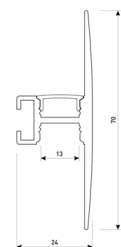

Dimensions	
Product dimensions (mm)	8 x 5000 x 2,5
Packing dimensions (mm)	210 x 240 x 4
Net weight (g)	220
Gross weight (Kg)	0,27

Product	
Real power (W)	10
Real luminous flux (Lm)	1006
Luminous efficiency (Lm/W)	100,6
Beam angle (°)	120
Life time (h)	30000
IP	20
Electrical class insulation	Class 3
Photobiological risk	0 - Exempt
Operating temperature	from -20°C to 35°C
Electrical feeding	24 VDC
Energy efficiency class	A+

Scheme

11.7890.0031.20

1 m length 45° surface profile set.
Includes: Anodized aluminium profile (Alu6063-T5) + PC clear diffuser + Installation clips + End caps.

Scheme

11.7890.0032.20

2 m length 45° surface profile set.
Includes: Anodized aluminium profile (Alu6063-T5) + PC clear diffuser + Installation clips + End caps.

Scheme

11.7890.0041.04

1 m length wall mounted profile set.
Includes: aluminium profile (Alu6063-T5) + PC clear diffuser + Installation clips + End caps.

Scheme

11.7890.0041.20

1 m length wall mounted profile set.
Includes: aluminium profile (Alu6063-T5) + PC clear diffuser + Installation clips + End caps.