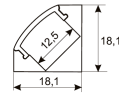

Scheme

11.7890.1032.20

2 m length 45° surface profile set.
Includes: Anodized aluminium profile (Alu6063-T5) + PC opal diffuser + Installation clips + End caps.

Scheme