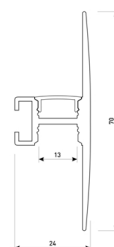

Scheme

11.7890.1041.20

1 m length wall mounted profile set.
Includes: aluminium profile (Alu6063-T5) + PC matt diffuser + Installation clips + End caps.

Scheme

11.7890.1041.33

1 m length wall mounted profile set.
Includes: aluminium profile (Alu6063-T5) + PC matt diffuser + Installation clips + End caps.

Scheme

11.7890.1042.04

2 m length wall mounted profile set.
Includes: aluminium profile (Alu6063-T5)
+ PC matt diffuser + Installation clips +
End caps.

Scheme

11.7890.1042.20

2 m length wall mounted profile set.
Includes: aluminium profile (Alu6063-T5)
+ PC matt diffuser + Installation clips +
End caps.

Scheme

11.7890.1042.33

2 m length wall mounted profile set.
Includes: aluminium profile (Alu6063-T5)
+ PC matt diffuser + Installation clips +
End caps.

Scheme

11.7890.1051.20

1 m length of wall recessed profile set.
Includes: Recessed anodized aluminium
profile (Alu6063-T5) + PC matt diffuser +
Installation clips + End caps.