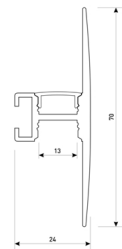

Dimensions	
Product dimensions (mm)	8 x 5000 x 2,5
Packing dimensions (mm)	210 x 240 x 4
Net weight (g)	220
Gross weight (Kg)	0,27

Product	
Real power (W)	10
Real luminous flux (Lm)	1006
Luminous efficiency (Lm/W)	100,6
Beam angle (°)	120
Life time (h)	30000
IP	20
Electrical class insulation	Class 3
Photobiological risk	0 - Exempt
Operating temperature	from -20°C to 35°C
Electrical feeding	24 VDC
Energy efficiency class	A+

Scheme

11.7890.1022.20	2 m length surface profile set. Includes: Anodized aluminium profile (Alu6063-T5) + PC opal diffuser + Installation clips + End caps.
-----------------	---

Scheme

11.7890.1031.20	1 m length 45° surface profile set. Includes: Anodized aluminium profile (Alu6063-T5) + PC opal diffuser + Installation clips + End caps.
-----------------	---

Scheme

11.7890.1032.20

2 m length 45° surface profile set.
Includes: Anodized aluminium profile (Alu6063-T5) + PC opal diffuser + Installation clips + End caps.

Scheme

11.7890.1041.04

1 m length wall mounted profile set.
Includes: aluminium profile (Alu6063-T5) + PC matt diffuser + Installation clips + End caps.

Scheme

11.7890.1041.20

1 m length wall mounted profile set.
Includes: aluminium profile (Alu6063-T5) + PC matt diffuser + Installation clips + End caps.

Scheme

11.7890.1041.33

1 m length wall mounted profile set.
Includes: aluminium profile (Alu6063-T5) + PC matt diffuser + Installation clips + End caps.