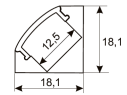

11.7890.1041.04

1 m length wall mounted profile set.
Includes: aluminium profile (Alu6063-T5) + PC matt diffuser + Installation clips + End caps.