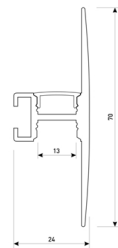

Dimensions	
Product dimensions (mm)	8 x 5000 x 2,5
Packing dimensions (mm)	210 x 240 x 4
Net weight (g)	220
Gross weight (Kg)	0,27

Product	
Real power (W)	10
Real luminous flux (Lm)	1006
Luminous efficiency (Lm/W)	100,6
Beam angle (°)	120
Life time (h)	30000
IP	20
Electrical class insulation	Class 3
Photobiological risk	0 - Exempt
Operating temperature	from -20°C to 35°C
Electrical feeding	24 VDC
Energy efficiency class	A+

Scheme

11.7890.0042.20

2 m length wall mounted profile set.
Includes: aluminium profile (Alu6063-T5)
+ PC clear diffuser + Installation clips +
End caps.

Scheme

11.7890.0042.33

2 m length wall mounted profile set.
Includes: aluminium profile (Alu6063-T5)
+ PC clear diffuser + Installation clips +
End caps.

Scheme

11.7890.0051.20

1 m length of wall recessed profile set.
Includes: Recessed anodized aluminium
profile (Alu6063-T5) + PC clear diffuser +
Installation clips + End caps.

Scheme

11.7890.0052.20

2 m length of wall recessed profile set.
Includes: Recessed anodized aluminium profile (Alu6063-T5) + PC clear diffuser + Installation clips + End caps.

Scheme

11.7890.0401.20

Aluminium profile Iraty. Length 2m

Scheme

11.7890.0402.00

30° frosted diffuser for profiles Irati & Luna. Length 2 m.

11.7890.0403.00

60° frosted diffuser for profiles Irati & Luna. Length 2 m.