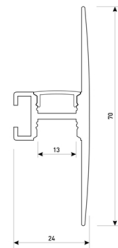

Dimensions	
Product dimensions (mm)	8 x 5000 x 2,5
Packing dimensions (mm)	210 x 240 x 4
Net weight (g)	220
Gross weight (Kg)	0,27

Product	
Real power (W)	10
Real luminous flux (Lm)	1006
Luminous efficiency (Lm/W)	100,6
Beam angle (°)	120
Life time (h)	30000
IP	20
Electrical class insulation	Class 3
Photobiological risk	0 - Exempt
Operating temperature	from -20°C to 35°C
Electrical feeding	24 VDC
Energy efficiency class	A+

Scheme

11.7890.0041.04

1 m length wall mounted profile set.
Includes: aluminium profile (Alu6063-T5) + PC clear diffuser + Installation clips + End caps.

Scheme

11.7890.0041.20

1 m length wall mounted profile set.
Includes: aluminium profile (Alu6063-T5) + PC clear diffuser + Installation clips + End caps.

Scheme

11.7890.0041.30 1 m length wall mounted profile set. Includes: aluminium profile (Alu6063-T5)+ PC clear diffuser + Installation clips +End caps.

Scheme

11.7890.0042.04

2 m length wall mounted profile set.
Includes: aluminium profile (Alu6063-T5)
+ PC clear diffuser + Installation clips +
End caps.

Scheme

11.7890.0042.20

2 m length wall mounted profile set.
Includes: aluminium profile (Alu6063-T5)
+ PC clear diffuser + Installation clips +
End caps.

Scheme

11.7890.0042.33

2 m length wall mounted profile set.
Includes: aluminium profile (Alu6063-T5)
+ PC clear diffuser + Installation clips +
End caps.