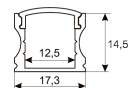

Dimensions	
Product dimensions (mm)	8 x 5000 x 2,5
Packing dimensions (mm)	210 x 240 x 4
Net weight (g)	220
Gross weight (Kg)	0,27

Product	
Real power (W)	10
Real luminous flux (Lm)	1006
Luminous efficiency (Lm/W)	100,6
Beam angle (°)	120
Life time (h)	30000
IP	20
Electrical class insulation	Class 3
Photobiological risk	0 - Exempt
Operating temperature	from -20°C to 35°C
Electrical feeding	24 VDC
Energy efficiency class	A+

Scheme

11.7890.0021.20

**1 m length surface profile set. Includes:
Anodized aluminium profile (Alu6063-T5)
+ PC clear diffuser + Installation clips +
End caps.**

Scheme

11.7890.0022.20

**2 m length surface profile set. Includes:
Anodized aluminium profile (Alu6063-T5)
+ PC clear diffuser + Installation clips +
End caps.**

Scheme

11.7890.0031.20

1 m length 45° surface profile set.
Includes: Anodized aluminium profile (Alu6063-T5) + PC clear diffuser + Installation clips + End caps.

Scheme

11.7890.0032.20

2 m length 45° surface profile set.
Includes: Anodized aluminium profile (Alu6063-T5) + PC clear diffuser + Installation clips + End caps.