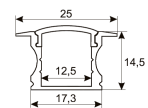

Dimensions	
Product dimensions (mm)	8 x 5000 x 2,5
Packing dimensions (mm)	210 x 240 x 4
Net weight (g)	220
Gross weight (Kg)	0,27

Product	
Real power (W)	10
Real luminous flux (Lm)	1006
Luminous efficiency (Lm/W)	100,6
Beam angle (°)	120
Life time (h)	30000
IP	20
Electrical class insulation	Class 3
Photobiological risk	0 - Exempt
Operating temperature	from -20°C to 35°C
Electrical feeding	24 VDC
Energy efficiency class	A+

Scheme

11.7890.0411.00

Joint-ball accessory for aluminium profiles Roncal, Itaty & Luna. (1 unit by reference)

Scheme

11.7890.0412.03	Accessory for suspension of profiles Roncal, Irati & Luna. (1 unit by reference)
11.7890.0412.33	Accessory for suspension of profiles Roncal, Irati & Luna. (1 unit by reference)
11.7890.0501.20	Aluminium profile Luna. Length 2m

Scheme

11.7890.0502.20	Set of End caps for aluminium profile Luna. (2 units/ref.).
11.7890.1011.20	1 m length recessed profile set. Includes: Recessed anodized aluminium profile (Alu6063-T5) + PC opal diffuser + Installation clips + End caps.

Scheme

11.7890.1012.20	2 m length recessed profile set. Includes: Anodized aluminium profile (Alu6063-T5) + PC opal diffuser + Installation clips + End caps
-----------------	---

Scheme

11.7890.1021.20	1 m length surface profile set. Includes: Anodized aluminium profile (Alu6063-T5) + PC opal diffuser + Installation clips + End caps.
-----------------	---