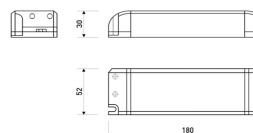

Picture

Scheme

11.1801.7011.00

60W Power supply driver from the Troll family Standard DriverP.

Picture

Scheme

11.1801.7012.00

120W Power supply driver from the Troll family Standard DriverP.

Picture

Scheme

11.1801.7013.00

180W Power supply driver from the Troll family Standard DriverP.

Picture

Scheme