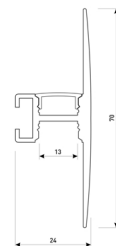

Dimensions	
Product dimensions (mm)	10 x 5000 x 2,5
Packing dimensions (mm)	210 x 240 x 4
Net weight (g)	220
Gross weight (Kg)	0,27

Product	
Real power (W)	20
Real luminous flux (Lm)	1684
Luminous efficiency (Lm/W)	84.2
Beam angle (°)	120
Life time (h)	30000
IP	20
Electrical class insulation	Class 3
Photobiological risk	0 - Exempt
Operating temperature	from -20°C to 35°C
Electrical feeding	24 VDC
Energy efficiency class	A+

Scheme

11.7890.0041.20

1 m length wall mounted profile set.
Includes: aluminium profile (Alu6063-T5)
+ PC clear diffuser + Installation clips +
End caps.

Scheme

11.7890.0041.33

1 m length wall mounted profile set.
Includes: aluminium profile (Alu6063-T5)
+ PC clear diffuser + Installation clips +
End caps.

Scheme

11.7890.0042.04

2 m length wall mounted profile set.
Includes: aluminium profile (Alu6063-T5)
+ PC clear diffuser + Installation clips +
End caps.

Scheme

11.7890.0042.20

2 m length wall mounted profile set.
Includes: aluminium profile (Alu6063-T5)
+ PC clear diffuser + Installation clips +
End caps.