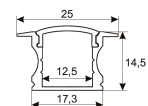

Dimensions	
Product dimensions (mm)	10 x 5000 x 2,5
Packing dimensions (mm)	210 x 240 x 4
Net weight (g)	220
Gross weight (Kg)	0,27

Product	
Real power (W)	20
Real luminous flux (Lm)	1684
Luminous efficiency (Lm/W)	84.2
Beam angle (°)	120
Life time (h)	30000
IP	20
Electrical class insulation	Class 3
Photobiological risk	0 - Exempt
Operating temperature	from -20°C to 35°C
Electrical feeding	24 VDC
Energy efficiency class	A+

Aluminium profile Luna. Length 2m

Scheme

11.7890.0502.20

Set of En caps for aluminium profile Luna. (2 units/ref.).

11.7890.1011.20 1 m length recessed profile set. Includes: Recessed anodized aluminium profile (Alu6063-T5) + PC opal diffuser + Installation clips + End caps.

Scheme

11.7890.1012.20

2 m length recessed profile set. Includes: Anodized aluminium profile (Alu6063-T5) + PC opal diffuser + Installation clips + End caps

Scheme

11.7890.1021.20

1 m length surface profile set. Includes: Anodized aluminium profile (Alu6063-T5) + PC opal diffuser + Installation clips + End caps.