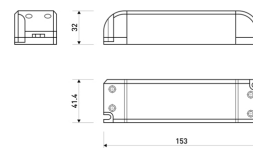

Picture

Scheme

11.1801.7011.00

60W Power supply driver from the Troll family Standard DriverP.

Picture

Scheme

11.1801.7012.00

120W Power supply driver from the Troll family Standard DriverP.

Picture

Scheme

11.1801.7013.00

180W Power supply driver from the Troll family Standard DriverP.

Picture

Scheme