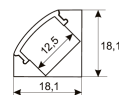

Scheme

11.7890.0041.04

1 m length wall mounted profile set.
Includes: aluminium profile (Alu6063-T5)
+ PC clear diffuser + Installation clips +
End caps.

Scheme