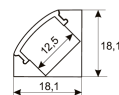

Scheme

11.7890.1041.04

1 m length wall mounted profile set.
Includes: aluminium profile (Alu6063-T5)
+ PC matt diffuser + Installation clips +
End caps.

Scheme