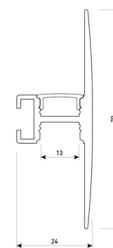

Dimensions	
Product dimensions (mm)	10 x 5000 x 2,5
Packing dimensions (mm)	210 x 240 x 4
Net weight (g)	220
Gross weight (Kg)	0,27

Product	
Real power (W)	20
Real luminous flux (Lm)	1684
Luminous efficiency (Lm/W)	84.2
Beam angle (°)	120
Life time (h)	30000
IP	20
Electrical class insulation	Class 3
Photobiological risk	0 - Exempt
Operating temperature	from -20°C to 35°C
Electrical feeding	24 VDC
Energy efficiency class	A+

Scheme

11.7890.0041.20

1 m length wall mounted profile set.
Includes: aluminium profile (Alu6063-T5)
+ PC clear diffuser + Installation clips +
End caps.

Scheme

11.7890.0041.33

1 m length wall mounted profile set.
Includes: aluminium profile (Alu6063-T5)
+ PC clear diffuser + Installation clips +
End caps.

Scheme

11.7890.0042.04

2 m length wall mounted profile set.
Includes: aluminium profile (Alu6063-T5)
+ PC clear diffuser + Installation clips +
End caps.

Scheme

11.7890.0042.20

2 m length wall mounted profile set.
Includes: aluminium profile (Alu6063-T5)
+ PC clear diffuser + Installation clips +
End caps.