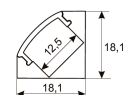

11.7890.0032.20

2 m length 45° surface profile set. Includes: Anodized aluminium profile (Alu6063-T5) + PC clear diffuser + Installation clips + End caps.