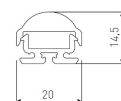

Scheme

11.7890.0502.20

Set of En caps for aluminium profile Luna. (2 units/ref.).