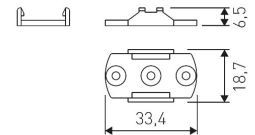

Scheme

11.7890.0411.00

Joint-ball accessory for aluminium profiles Roncal, Iraty & Luna. (1 unit by reference)