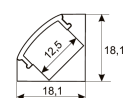

11.7890.1032.20

2 m length 45° surface profile set. Includes: Anodized aluminium profile (Alu6063-T5) + PC opal diffuser + Installation clips + End caps.