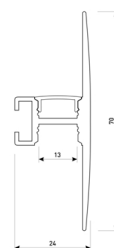

Dimensions	
Product dimensions (mm)	10 x 5000 x 2,5
Packing dimensions (mm)	210 x 240 x 4
Net weight (g)	220
Gross weight (Kg)	0,27

Product	
Real power (W)	20
Real luminous flux (Lm)	1684
Luminous efficiency (Lm/W)	84.2
Beam angle (°)	120
Life time (h)	30000
IP	20
Electrical class insulation	Class 3
Photobiological risk	0 - Exempt
Operating temperature	from -20°C to 35°C
Electrical feeding	24 VDC
Energy efficiency class	A+

Scheme

11.7890.0042.04

2 m length wall mounted profile set.
Includes: aluminium profile (Alu6063-T5)
+ PC clear diffuser + Installation clips +
End caps.

Scheme

11.7890.0042.20

2 m length wall mounted profile set.
Includes: aluminium profile (Alu6063-T5)
+ PC clear diffuser + Installation clips +
End caps.

Scheme

11.7890.0042.33

2 m length wall mounted profile set.
Includes: aluminium profile (Alu6063-T5)
+ PC clear diffuser + Installation clips +
End caps.

Scheme

11.7890.0051.20

1 m length of wall recessed profile set.
Includes: Recessed anodized aluminium
profile (Alu6063-T5) + PC clear diffuser +
Installation clips + End caps.