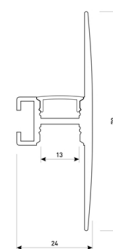

Scheme

11.7890.1032.20

2 m length 45° surface profile set. Includes: Anodized aluminium profile (Alu6063-T5) + PC opal diffuser + Installation clips + End caps.

Scheme

11.7890.1041.04

1 m length wall mounted profile set.
Includes: aluminium profile (Alu6063-T5)
+ PC matt diffuser + Installation clips +
End caps.

Scheme

11.7890.1041.20

1 m length wall mounted profile set.
Includes: aluminium profile (Alu6063-T5)
+ PC matt diffuser + Installation clips +
End caps.

Scheme

11.7890.1041.33

1 m length wall mounted profile set.
Includes: aluminium profile (Alu6063-T5)
+ PC matt diffuser + Installation clips +
End caps.