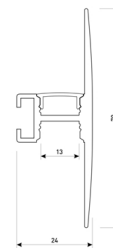

Dimensions	
Product dimensions (mm)	10 x 5000 x 2,5
Packing dimensions (mm)	210 x 240 x 4
Net weight (g)	220
Gross weight (Kg)	0,27

Product	
Real power (W)	20
Real luminous flux (Lm)	1684
Luminous efficiency (Lm/W)	84.2
Beam angle (°)	120
Life time (h)	30000
IP	20
Electrical class insulation	Class 3
Photobiological risk	0 - Exempt
Operating temperature	from -20°C to 35°C
Electrical feeding	24 VDC
Energy efficiency class	A+

Scheme

11.7890.0022.20

2 m length surface profile set. Includes: Anodized aluminium profile (Alu6063-T5) + PC clear diffuser + Installation clips + End caps.

Scheme

11.7890.0031.20

1 m length 45° surface profile set. Includes: Anodized aluminium profile (Alu6063-T5) + PC clear diffuser + Installation clips + End caps.

Scheme

11.7890.0032.20

2 m length 45° surface profile set. Includes: Anodized aluminium profile (Alu6063-T5) + PC clear diffuser + Installation clips + End caps.

Scheme

11.7890.0041.04

1 m length wall mounted profile set.
Includes: aluminium profile (Alu6063-T5)
+ PC clear diffuser + Installation clips +
End caps.

Scheme

11.7890.0041.20

1 m length wall mounted profile set.
Includes: aluminium profile (Alu6063-T5)
+ PC clear diffuser + Installation clips +
End caps.

Scheme

11.7890.0041.33

1 m length wall mounted profile set.
Includes: aluminium profile (Alu6063-T5)
+ PC clear diffuser + Installation clips +
End caps.