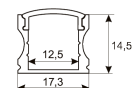

11.7890.0031.20

1 m length 45° surface profile set. Includes: Anodized aluminium profile (Alu6063-T5) + PC clear diffuser + Installation clips + End caps.

Scheme