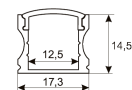

Dimensions	
Product dimensions (mm)	10 x 5000 x 2,5
Packing dimensions (mm)	210 x 240 x 4
Net weight (g)	220
Gross weight (Kg)	0,27

Product	
Real power (W)	20
Real luminous flux (Lm)	1684
Luminous efficiency (Lm/W)	84.2
Beam angle (°)	120
Life time (h)	30000
IP	20
Electrical class insulation	Class 3
Photobiological risk	0 - Exempt
Operating temperature	from -20°C to 35°C
Electrical feeding	24 VDC
Energy efficiency class	A+

Scheme

11.7890.1012.20

2 m length recessed profile set. Includes: Anodized aluminium profile (Alu6063-T5) + PC opal diffuser + Installation clips + End caps

Scheme

11.7890.1021.20

1 m length surface profile set. Includes: Anodized aluminium profile (Alu6063-T5) + PC opal diffuser + Installation clips + End caps.

Scheme

11.7890.1022.20

2 m length surface profile set. Includes: Anodized aluminium profile (Alu6063-T5) + PC opal diffuser + Installation clips + End caps.

Scheme

11.7890.1031.20

1 m length 45° surface profile set. Includes: Anodized aluminium profile (Alu6063-T5) + PC opal diffuser + Installation clips + End caps.