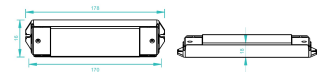

11.1655.0005.00

Tuneable white touch panel from the
Analogic Wallpan family of TROLL.

Picture