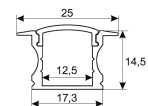

Dimensions	
Product dimensions (mm)	10 x 5000 x 2,5
Packing dimensions (mm)	210 x 240 x 4
Net weight (g)	220
Gross weight (Kg)	0,27

Product	
Real power (W)	20
Real luminous flux (Lm)	1684
Luminous efficiency (Lm/W)	84.2
Beam angle (°)	120
Life time (h)	30000
IP	20
Electrical class insulation	Class 3
Photobiological risk	0 - Exempt
Operating temperature	from -20°C to 35°C
Electrical feeding	24 VDC
Energy efficiency class	A+

Aluminium profile Luna. Length 2m

Scheme

11.7890.0502.20

Set of En caps for aluminium profile Luna. (2 units/ref.).

11.7890.1011.20 1 m length recessed profile set. Includes: Recessed anodized aluminium profile (Alu6063-T5) + PC opal diffuser + Installation clips + End caps.

Scheme

11.7890.1012.20

2 m length recessed profile set. Includes: Anodized aluminium profile (Alu6063-T5) + PC opal diffuser + Installation clips + End caps

Scheme

11.7890.1021.20

1 m length surface profile set. Includes: Anodized aluminium profile (Alu6063-T5) + PC opal diffuser + Installation clips + End caps.