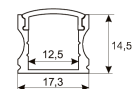

11.7890.0022.20

2 m length surface profile set. Includes: Anodized aluminium profile (Alu6063-T5) + PC clear diffuser + Installation clips + End caps.

Scheme