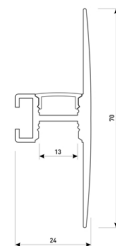

Dimensions	
Product dimensions (mm)	10 x 5000 x 2,5
Packing dimensions (mm)	210 x 240 x 4
Net weight (g)	220
Gross weight (Kg)	0,27

Product	
Real power (W)	20
Real luminous flux (Lm)	1684
Luminous efficiency (Lm/W)	84.2
Beam angle (°)	120
Life time (h)	30000
IP	20
Electrical class insulation	Class 3
Photobiological risk	0 - Exempt
Operating temperature	from -20°C to 35°C
Electrical feeding	24 VDC
Energy efficiency class	A+

Scheme

11.7890.1032.20

2 m length 45° surface profile set. Includes: Anodized aluminium profile (Alu6063-T5) + PC opal diffuser + Installation clips + End caps.

Scheme

11.7890.1041.04

1 m length wall mounted profile set.
Includes: aluminium profile (Alu6063-T5)
+ PC matt diffuser + Installation clips +
End caps.

Scheme

11.7890.1041.20

1 m length wall mounted profile set.
Includes: aluminium profile (Alu6063-T5)
+ PC matt diffuser + Installation clips +
End caps.

Scheme

11.7890.1041.33

1 m length wall mounted profile set.
Includes: aluminium profile (Alu6063-T5)
+ PC matt diffuser + Installation clips +
End caps.

Scheme

11.7890.1042.04

2 m length wall mounted profile set.
Includes: aluminium profile (Alu6063-T5)
+ PC matt diffuser + Installation clips +
End caps.

Scheme

11.7890.1042.20

2 m length wall mounted profile set.
Includes: aluminium profile (Alu6063-T5)
+ PC matt diffuser + Installation clips +
End caps.