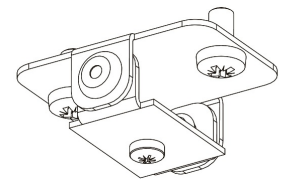

Scheme

11.7890.0412.04

Accessory for suspension of profiles Roncal, Irati & Luna. (1 unit by reference)

11.7890.0412.33

Accessory for suspension of profiles Roncal, Irati & Luna. (1 unit by reference)

11.7890.0501.20

Aluminium profile Luna. Length 2m

Scheme

11.7890.0502.20

Set of En caps for aluminium profile Luna. (2 units/ref.).