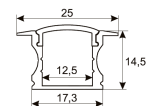

11.7890.0021.20

1 m length surface profile set. Includes: Anodized aluminium profile (Alu6063-T5) + PC clear diffuser + Installation clips + End caps.

Scheme