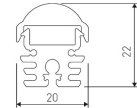

11.7890.0402.00

30° frosted diffuser for profiles Irati & Luna. Length 2 m.

11.7890.0403.00

60° frosted diffuser for profiles Irati & Luna. Length 2 m.

11.7890.0404.00

90° frosted diffuser for profiles Irati & Luna. Length 2 m.

11.7890.0405.00

Opal diffuser for profiles Irati & Luna. Length 2 m.

11.7890.0406.00

Transparent diffuser for profiles Irati & Luna. Length 2 m.

11.7890.0407.00

Frosted diffuser for profiles Irati & Luna. Length 2 m.

11.7890.0409.20

set of end caps for aluminium profile Irati. (2 units by ref.)

11.7890.0410.00

Set of installationclamps for profiles Irati & Luna. (2 units/ref.)