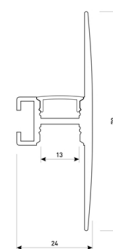

Dimensions	
Product dimensions (mm)	10 x 5000 x 2,5
Packing dimensions (mm)	210 x 240 x 4
Net weight (g)	220
Gross weight (Kg)	0,27

Product	
Real power (W)	20
Real luminous flux (Lm)	1684
Luminous efficiency (Lm/W)	84.2
Beam angle (°)	120
Life time (h)	30000
IP	20
Electrical class insulation	Class 3
Photobiological risk	0 - Exempt
Operating temperature	from -20°C to 35°C
Electrical feeding	24 VDC
Energy efficiency class	A+

Scheme

11.7890.0032.20

2 m length 45° surface profile set. Includes: Anodized aluminium profile (Alu6063-T5) + PC clear diffuser + Installation clips + End caps.

Scheme

11.7890.0041.04

1 m length wall mounted profile set.
Includes: aluminium profile (Alu6063-T5)
+ PC clear diffuser + Installation clips +
End caps.

Scheme

11.7890.0041.20

1 m length wall mounted profile set.
Includes: aluminium profile (Alu6063-T5)
+ PC clear diffuser + Installation clips +
End caps.

Scheme

11.7890.0041.33

1 m length wall mounted profile set.
Includes: aluminium profile (Alu6063-T5)
+ PC clear diffuser + Installation clips +
End caps.