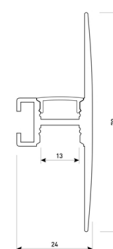

Scheme

11.7890.1041.20

1 m length wall mounted profile set.
Includes: aluminium profile (Alu6063-T5)
+ PC matt diffuser + Installation clips +
End caps.

Scheme

11.7890.1041.33

1 m length wall mounted profile set.
Includes: aluminium profile (Alu6063-T5)
+ PC matt diffuser + Installation clips +
End caps.

Scheme

11.7890.1042.04

2 m length wall mounted profile set.
Includes: aluminium profile (Alu6063-T5)
+ PC matt diffuser + Installation clips +
End caps.

Scheme

11.7890.1042.20

2 m length wall mounted profile set.
Includes: aluminium profile (Alu6063-T5)
+ PC matt diffuser + Installation clips +
End caps.