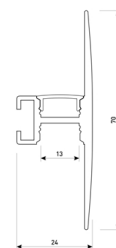

Scheme

11.7890.1041.20

1 m length wall mounted profile set.
Includes: aluminium profile (Alu6063-T5)
+ PC matt diffuser + Installation clips +
End caps.

Scheme

11.7890.1041.33

1 m length wall mounted profile set.
Includes: aluminium profile (Alu6063-T5)
+ PC matt diffuser + Installation clips +
End caps.

Scheme

11.7890.1042.04

2 m length wall mounted profile set.
Includes: aluminium profile (Alu6063-T5)
+ PC matt diffuser + Installation clips +
End caps.

Scheme

11.7890.1042.20

2 m length wall mounted profile set.
Includes: aluminium profile (Alu6063-T5)
+ PC matt diffuser + Installation clips +
End caps.

Scheme

11.7890.1042.33

2 m length wall mounted profile set.
Includes: aluminium profile (Alu6063-T5)
+ PC matt diffuser + Installation clips +
End caps.

Scheme

11.7890.1051.20

1 m length of wall recessed profile set.
Includes: Recessed anodized aluminium
profile (Alu6063-T5) + PC matt diffuser +
Installation clips + End caps.