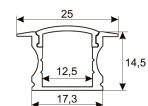

11.7890.0011.20 1 m length recessed profile set. Includes: Recessed anodized aluminium profile (Alu6063-T5) + PC clear diffuser + Installation clips + End caps.

Scheme

11.7890.0012.20

2 m length recessed profile set. Includes: Anodized aluminium profile (Alu6063-T5) + PC clear diffuser + Installation clips + End caps

Scheme