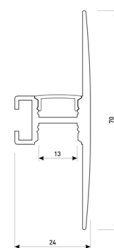

Dimensions	
Product dimensions (mm)	10 x 5000 x 2,5
Packing dimensions (mm)	210 x 240 x 4
Net weight (g)	220
Gross weight (Kg)	0,27

Product	
Real power (W)	20
Real luminous flux (Lm)	1684
Luminous efficiency (Lm/W)	84.2
Beam angle (°)	120
Life time (h)	30000
IP	20
Electrical class insulation	Class 3
Photobiological risk	0 - Exempt
Operating temperature	from -20°C to 35°C
Electrical feeding	24 VDC
Energy efficiency class	A+

Scheme

11.7890.0042.04

2 m length wall mounted profile set.
Includes: aluminium profile (Alu6063-T5)
+ PC clear diffuser + Installation clips +
End caps.

Scheme

11.7890.0042.20

2 m length wall mounted profile set.
Includes: aluminium profile (Alu6063-T5)
+ PC clear diffuser + Installation clips +
End caps.

Scheme

11.7890.0042.33

2 m length wall mounted profile set.
Includes: aluminium profile (Alu6063-T5)
+ PC clear diffuser + Installation clips +
End caps.

Scheme

11.7890.0051.20

1 m length of wall recessed profile set.
Includes: Recessed anodized aluminium
profile (Alu6063-T5) + PC clear diffuser +
Installation clips + End caps.