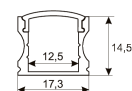

Dimensions	
Product dimensions (mm)	10 x 5000 x 2,5
Packing dimensions (mm)	210 x 240 x 4
Net weight (g)	220
Gross weight (Kg)	0,27

Product	
Real power (W)	20
Real luminous flux (Lm)	1684
Luminous efficiency (Lm/W)	84.2
Beam angle (°)	120
Life time (h)	30000
IP	20
Electrical class insulation	Class 3
Photobiological risk	0 - Exempt
Operating temperature	from -20°C to 35°C
Electrical feeding	24 VDC
Energy efficiency class	A+

Scheme

11.7890.1012.20

2 m length recessed profile set. Includes: Anodized aluminium profile (Alu6063-T5) + PC opal diffuser + Installation clips + End caps

Scheme

11.7890.1021.20

1 m length surface profile set. Includes: Anodized aluminium profile (Alu6063-T5) + PC opal diffuser + Installation clips + End caps.

Scheme

11.7890.1022.20

2 m length surface profile set. Includes: Anodized aluminium profile (Alu6063-T5) + PC opal diffuser + Installation clips + End caps.

Scheme

11.7890.1031.20

1 m length 45° surface profile set. Includes: Anodized aluminium profile (Alu6063-T5) + PC opal diffuser + Installation clips + End caps.