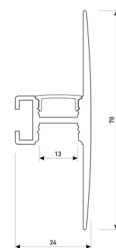

Scheme

11.7890.1042.04

2 m length wall mounted profile set.
Includes: aluminium profile (Alu6063-T5)
+ PC matt diffuser + Installation clips +
End caps.

Scheme