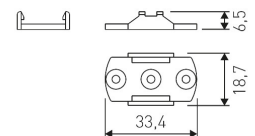

Scheme

11.7890.0052.20

2 m length of wall recessed profile set.
Includes: Recessed anodized aluminium profile (Alu6063-T5) + PC clear diffuser + Installation clips + End caps.

Scheme

11.7890.0401.20

Aluminium profile Iraty. Length 2m

Scheme

11.7890.0402.00

30° frosted diffuser for profiles Irati & Luna. Length 2 m.

11.7890.0403.00

60° frosted diffuser for profiles Irati & Luna. Length 2 m.

11.7890.0404.00

90° frosted diffuser for profiles Irati & Luna. Length 2 m.

11.7890.0405.00

Opal diffuser for profiles Irati & Luna. Length 2 m.

11.7890.0406.00

Transparent diffuser for profiles Irati & Luna. Length 2 m.

11.7890.0407.00

Frosted diffuser for profiles Irati & Luna. Length 2 m.

11.7890.0409.20

set of end caps for aluminium profile Irati. (2 units by ref.)

11.7890.0410.00

Set of installationclamps for profiles Irati & Luna. (2 units/ref.)

Scheme

11.7890.0411.00

Joint-ball accessory for aluminium profiles Roncal, Itaty & Luna. (1 unit by reference)

Scheme