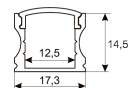

## Scheme

11.7890.0022.20

**2 m length surface profile set. Includes:  
Anodized aluminium profile (Alu6063-T5)  
+ PC clear diffuser + Installation clips +  
End caps.**

Scheme

11.7890.0031.20

**1 m length 45° surface profile set.**  
**Includes: Anodized aluminium profile (Alu6063-T5) + PC clear diffuser + Installation clips + End caps.**