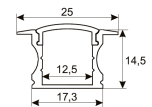

11.7890.1012.20	2 m length recessed profile set. Includes: Anodized aluminium profile (Alu6063-T5) + PC opal diffuser + Installation clips + End caps

Scheme