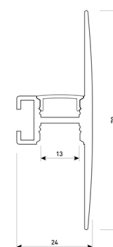

11.7890.0042.33

2 m length wall mounted profile set.
Includes: aluminium profile (Alu6063-T5)
+ PC clear diffuser + Installation clips +
End caps.

Scheme