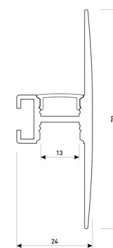

Scheme

11.7890.0041.20

**1 m length wall mounted profile set.**  
**Includes: aluminium profile (Alu6063-T5) + PC clear diffuser + Installation clips + End caps.**

Scheme

**11.7890.0041.30** 1 m length wall mounted profile set. Includes: aluminium profile (Alu6063-T5)+ PC clear diffuser + Installation clips +End caps.

Scheme

**11.7890.0042.04**

**2 m length wall mounted profile set.**  
Includes: aluminium profile (Alu6063-T5)  
+ PC clear diffuser + Installation clips +  
End caps.

Scheme

**11.7890.0042.20**

**2 m length wall mounted profile set.**  
Includes: aluminium profile (Alu6063-T5)  
+ PC clear diffuser + Installation clips +  
End caps.