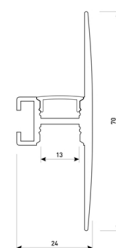

Scheme

11.7890.1032.20

**2 m length 45° surface profile set.**  
**Includes: Anodized aluminium profile (Alu6063-T5) + PC opal diffuser + Installation clips + End caps.**

Scheme

11.7890.1041.04

**1 m length wall mounted profile set.**  
**Includes: aluminium profile (Alu6063-T5) + PC matt diffuser + Installation clips + End caps.**

Scheme

11.7890.1041.20

**1 m length wall mounted profile set.**  
**Includes: aluminium profile (Alu6063-T5) + PC matt diffuser + Installation clips + End caps.**

Scheme

11.7890.1041.33

**1 m length wall mounted profile set.**  
**Includes: aluminium profile (Alu6063-T5) + PC matt diffuser + Installation clips + End caps.**