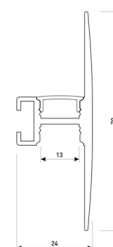

Scheme

**11.7890.0042.04**

**2 m length wall mounted profile set.**  
Includes: aluminium profile (Alu6063-T5)  
+ PC clear diffuser + Installation clips +  
End caps.

Scheme

**11.7890.0042.20**

**2 m length wall mounted profile set.**  
Includes: aluminium profile (Alu6063-T5)  
+ PC clear diffuser + Installation clips +  
End caps.

Scheme

**11.7890.0042.33**

**2 m length wall mounted profile set.**  
Includes: aluminium profile (Alu6063-T5)  
+ PC clear diffuser + Installation clips +  
End caps.

Scheme

**11.7890.0051.20**

**1 m length of wall recessed profile set.**  
Includes: Recessed anodized aluminium  
profile (Alu6063-T5) + PC clear diffuser +  
Installation clips + End caps.