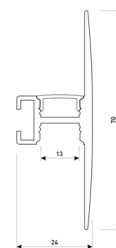

11.7890.1042.20

2 m length wall mounted profile set.
Includes: aluminium profile (Alu6063-T5)
+ PC matt diffuser + Installation clips +
End caps.