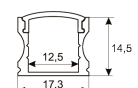

11.7890.1031.20	1 m length 45° surface profile set. Includes: Anodized aluminium profile (Alu6063-T5) + PC opal diffuser + Installation clips + End caps.