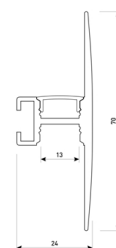

Scheme

11.7890.1042.33

2 m length wall mounted profile set.
Includes: aluminium profile (Alu6063-T5)
+ PC matt diffuser + Installation clips +
End caps.