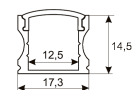

11.7890.1022.20	2 m length surface profile set. Includes: Anodized aluminium profile (Alu6063-T5) + PC opal diffuser + Installation clips + End caps.

Scheme