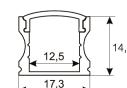

Scheme

11.7890.0022.20

**2 m length surface profile set. Includes:
Anodized aluminium profile (Alu6063-T5)
+ PC clear diffuser + Installation clips +
End caps.**