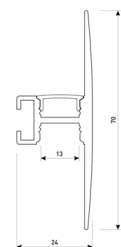

Scheme

11.7890.0032.20

**2 m length 45° surface profile set.**  
**Includes: Anodized aluminium profile (Alu6063-T5) + PC clear diffuser + Installation clips + End caps.**

Scheme

11.7890.0041.04

**1 m length wall mounted profile set.**  
**Includes: aluminium profile (Alu6063-T5) + PC clear diffuser + Installation clips + End caps.**

Scheme

11.7890.0041.20

**1 m length wall mounted profile set.**  
**Includes: aluminium profile (Alu6063-T5) + PC clear diffuser + Installation clips + End caps.**

Scheme

**11.7890.0041.30** 1 m length wall mounted profile set. Includes: aluminium profile (Alu6063-T5)+ PC clear diffuser + Installation clips +End caps.