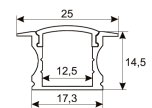

11.7890.1021.20	1 m length surface profile set. Includes: Anodized aluminium profile (Alu6063-T5) + PC opal diffuser + Installation clips + End caps.

Scheme