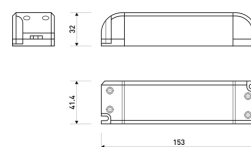

Scheme

11.1801.7011.00

60W Power supply driver from the Troll family Standard DriverP.

Picture