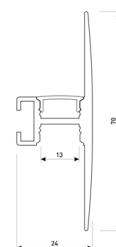

Scheme

11.7890.1051.20

1 m length of wall recessed profile set.
Includes: Recessed anodized aluminium
profile (Alu6063-T5) + PC matt diffuser +
Installation clips + End caps.