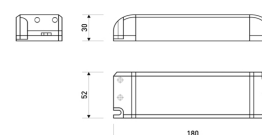

Scheme

11.1801.7012.00

120W Power supply driver from the Troll family Standard DriverP.