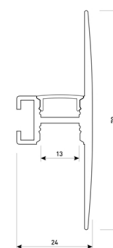

Scheme

11.7890.0041.20

**1 m length wall mounted profile set.**  
**Includes: aluminium profile (Alu6063-T5) + PC clear diffuser + Installation clips + End caps.**

Scheme

**11.7890.0041.30** 1 m length wall mounted profile set. Includes: aluminium profile (Alu6063-T5)+ PC clear diffuser + Installation clips +End caps.

Scheme

**11.7890.0042.04**

**2 m length wall mounted profile set.**  
Includes: aluminium profile (Alu6063-T5)  
+ PC clear diffuser + Installation clips +  
End caps.

Scheme

**11.7890.0042.20**

**2 m length wall mounted profile set.**  
Includes: aluminium profile (Alu6063-T5)  
+ PC clear diffuser + Installation clips +  
End caps.