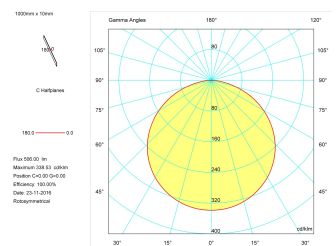

Item code	11.7891.1583.00
Product type	IN
Category	Linealed
Family	Flexiled
Subfamily	Sena
Materials	Luminaire built in clear silicone UV protected.
Optical system	Luminaire built-in a silicone protection diffuser.
Installation instructions	Luminaire designed for wall or ceiling surface mounted.
Pictograms	

Dimensions	
Product dimensions (mm)	10 x 5000 x 2,5
Packing dimensions (mm)	210 x 240 x 4
Net weight (g)	220
Gross weight (Kg)	0,27

Product	
Real power (W)	15
Real luminous flux (Lm)	1521
Luminous efficiency (Lm/W)	101,4
Beam angle (°)	120
Life time (h)	30000
IP	20
Electrical class insulation	Class 3
Photobiological risk	0 - Exempt
Operating temperature	from -20°C to 35°C
Electrical feeding	24 VDC
Energy efficiency class	A+

Control gear	
Control gear	Electronic Control Gear

Light source	
Light source included	Yes
Light source	Led
Nominal power (W)	15
Nominal luminous flux (Lm)	1521
Colour temperature (K)	3000
Colour consistency (SDCM)	3
CRI	80

Photometry	
Photometry