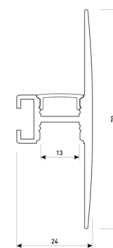

Dimensions	
Product dimensions (mm)	10 x 5000 x 2,5
Packing dimensions (mm)	210 x 240 x 4
Net weight (g)	220
Gross weight (Kg)	0,27

Product	
Real power (W)	15
Real luminous flux (Lm)	1521
Luminous efficiency (Lm/W)	101,4
Beam angle (°)	120
Life time (h)	30000
IP	20
Electrical class insulation	Class 3
Photobiological risk	0 - Exempt
Operating temperature	from -20°C to 35°C
Electrical feeding	24 VDC
Energy efficiency class	A+

Scheme

11.7890.0041.20

**1 m length wall mounted profile set.**  
**Includes: aluminium profile (Alu6063-T5) + PC clear diffuser + Installation clips + End caps.**

Scheme

**11.7890.0041.30** 1 m length wall mounted profile set. Includes: aluminium profile (Alu6063-T5)+ PC clear diffuser + Installation clips +End caps.

Scheme

**11.7890.0042.04**

**2 m length wall mounted profile set.**  
Includes: aluminium profile (Alu6063-T5)  
+ PC clear diffuser + Installation clips +  
End caps.

Scheme

**11.7890.0042.20**

**2 m length wall mounted profile set.**  
Includes: aluminium profile (Alu6063-T5)  
+ PC clear diffuser + Installation clips +  
End caps.