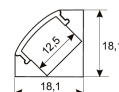

11.7890.1041.04

1 m length wall mounted profile set.
Includes: aluminium profile (Alu6063-T5) + PC matt diffuser + Installation clips + End caps.