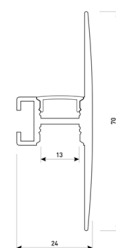

Scheme

11.7890.1041.33

1 m length wall mounted profile set.
Includes: aluminium profile (Alu6063-T5) + PC matt diffuser + Installation clips + End caps.