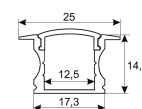

Dimensions	
Product dimensions (mm)	10 x 5000 x 2,5
Packing dimensions (mm)	210 x 240 x 4
Net weight (g)	220
Gross weight (Kg)	0,27

Product	
Real power (W)	15
Real luminous flux (Lm)	1521
Luminous efficiency (Lm/W)	101,4
Beam angle (°)	120
Life time (h)	30000
IP	20
Electrical class insulation	Class 3
Photobiological risk	0 - Exempt
Operating temperature	from -20°C to 35°C
Electrical feeding	24 VDC
Energy efficiency class	A+

Picture

Scheme

11.7890.0011.20

**1 m length recessed profile set. Includes:  
Recessed anodized aluminium profile  
(Alu6063-T5) + PC clear diffuser +  
Installation clips + End caps.**

Scheme

11.7890.0012.20