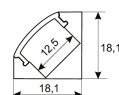

Scheme

11.7890.1032.20

2 m length 45° surface profile set.
Includes: Anodized aluminium profile (Alu6063-T5) + PC opal diffuser + Installation clips + End caps.

Scheme