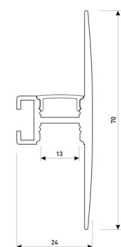

Dimensions	
Product dimensions (mm)	10 x 5000 x 2,5
Packing dimensions (mm)	210 x 240 x 4
Net weight (g)	220
Gross weight (Kg)	0,27

Product	
Real power (W)	15
Real luminous flux (Lm)	1521
Luminous efficiency (Lm/W)	101,4
Beam angle (°)	120
Life time (h)	30000
IP	20
Electrical class insulation	Class 3
Photobiological risk	0 - Exempt
Operating temperature	from -20°C to 35°C
Electrical feeding	24 VDC
Energy efficiency class	A+

Scheme

11.7890.0032.20

**2 m length 45° surface profile set.**  
**Includes: Anodized aluminium profile (Alu6063-T5) + PC clear diffuser + Installation clips + End caps.**

Scheme

11.7890.0041.04

**1 m length wall mounted profile set.**  
**Includes: aluminium profile (Alu6063-T5) + PC clear diffuser + Installation clips + End caps.**

Scheme

11.7890.0041.20

**1 m length wall mounted profile set.**  
**Includes: aluminium profile (Alu6063-T5) + PC clear diffuser + Installation clips + End caps.**

Scheme

**11.7890.0041.30** 1 m length wall mounted profile set. Includes: aluminium profile (Alu6063-T5)+ PC clear diffuser + Installation clips +End caps.