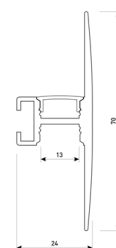

Scheme

11.7890.1032.20

2 m length 45° surface profile set.
Includes: Anodized aluminium profile (Alu6063-T5) + PC opal diffuser + Installation clips + End caps.

Scheme

11.7890.1041.04

1 m length wall mounted profile set.
Includes: aluminium profile (Alu6063-T5) + PC matt diffuser + Installation clips + End caps.

Scheme

11.7890.1041.20

1 m length wall mounted profile set.
Includes: aluminium profile (Alu6063-T5) + PC matt diffuser + Installation clips + End caps.