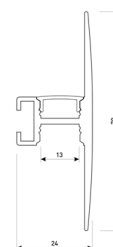

Dimensions	
Product dimensions (mm)	10 x 5000 x 2,5
Packing dimensions (mm)	210 x 240 x 4
Net weight (g)	220
Gross weight (Kg)	0,27

Product	
Real power (W)	15
Real luminous flux (Lm)	1521
Luminous efficiency (Lm/W)	101,4
Beam angle (°)	120
Life time (h)	30000
IP	20
Electrical class insulation	Class 3
Photobiological risk	0 - Exempt
Operating temperature	from -20°C to 35°C
Electrical feeding	24 VDC
Energy efficiency class	A+

Scheme

**11.7890.0042.04**

**2 m length wall mounted profile set.**  
Includes: aluminium profile (Alu6063-T5)  
+ PC clear diffuser + Installation clips +  
End caps.

Scheme

**11.7890.0042.20**

**2 m length wall mounted profile set.**  
Includes: aluminium profile (Alu6063-T5)  
+ PC clear diffuser + Installation clips +  
End caps.

Scheme

**11.7890.0042.33**

**2 m length wall mounted profile set.**  
Includes: aluminium profile (Alu6063-T5)  
+ PC clear diffuser + Installation clips +  
End caps.

Scheme

**11.7890.0051.20**

**1 m length of wall recessed profile set.**  
Includes: Recessed anodized aluminium  
profile (Alu6063-T5) + PC clear diffuser +  
Installation clips + End caps.