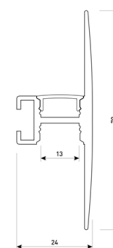

Dimensions	
Product dimensions (mm)	10 x 5000 x 2,5
Packing dimensions (mm)	210 x 240 x 4
Net weight (g)	220
Gross weight (Kg)	0,27

Product	
Real power (W)	15
Real luminous flux (Lm)	1521
Luminous efficiency (Lm/W)	101,4
Beam angle (°)	120
Life time (h)	30000
IP	20
Electrical class insulation	Class 3
Photobiological risk	0 - Exempt
Operating temperature	from -20°C to 35°C
Electrical feeding	24 VDC
Energy efficiency class	A+

Scheme

11.7890.0041.20

**1 m length wall mounted profile set.**  
**Includes: aluminium profile (Alu6063-T5) + PC clear diffuser + Installation clips + End caps.**

Scheme

**11.7890.0041.30** 1 m length wall mounted profile set. Includes: aluminium profile (Alu6063-T5)+ PC clear diffuser + Installation clips +End caps.

Scheme

**11.7890.0042.04**

**2 m length wall mounted profile set.**  
Includes: aluminium profile (Alu6063-T5)  
+ PC clear diffuser + Installation clips +  
End caps.

Scheme

**11.7890.0042.20**

**2 m length wall mounted profile set.**  
Includes: aluminium profile (Alu6063-T5)  
+ PC clear diffuser + Installation clips +  
End caps.