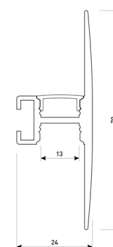

Dimensions	
Product dimensions (mm)	10 x 5000 x 2,5
Packing dimensions (mm)	210 x 240 x 4
Net weight (g)	220
Gross weight (Kg)	0,27

Product	
Real power (W)	15
Real luminous flux (Lm)	1521
Luminous efficiency (Lm/W)	101,4
Beam angle (°)	120
Life time (h)	30000
IP	20
Electrical class insulation	Class 3
Photobiological risk	0 - Exempt
Operating temperature	from -20°C to 35°C
Electrical feeding	24 VDC
Energy efficiency class	A+

Scheme

**11.7890.0042.04**

**2 m length wall mounted profile set.**  
Includes: aluminium profile (Alu6063-T5)  
+ PC clear diffuser + Installation clips +  
End caps.

Scheme

**11.7890.0042.20**

**2 m length wall mounted profile set.**  
Includes: aluminium profile (Alu6063-T5)  
+ PC clear diffuser + Installation clips +  
End caps.

Scheme

**11.7890.0042.33**

**2 m length wall mounted profile set.**  
Includes: aluminium profile (Alu6063-T5)  
+ PC clear diffuser + Installation clips +  
End caps.

Scheme

**11.7890.0051.20**

**1 m length of wall recessed profile set.**  
Includes: Recessed anodized aluminium  
profile (Alu6063-T5) + PC clear diffuser +  
Installation clips + End caps.