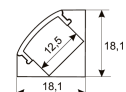

Scheme

11.7890.0031.20

1 m length 45° surface profile set.
Includes: Anodized aluminium profile (Alu6063-T5) + PC clear diffuser + Installation clips + End caps.

Scheme

11.7890.0032.20

2 m length 45° surface profile set.
Includes: Anodized aluminium profile (Alu6063-T5) + PC clear diffuser + Installation clips + End caps.

Scheme

11.7890.0041.04

1 m length wall mounted profile set.
Includes: aluminium profile (Alu6063-T5) + PC clear diffuser + Installation clips + End caps.

Scheme

11.7890.0041.20

1 m length wall mounted profile set.
Includes: aluminium profile (Alu6063-T5) + PC clear diffuser + Installation clips + End caps.

Scheme