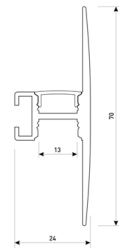

Dimensions	
Product dimensions (mm)	10 x 5000 x 2,5
Packing dimensions (mm)	210 x 240 x 4
Net weight (g)	220
Gross weight (Kg)	0,27

Product	
Real power (W)	15
Real luminous flux (Lm)	1670
Luminous efficiency (Lm/W)	111
Beam angle (°)	120
Life time (h)	30000
IP	20
Electrical class insulation	Class 3
Photobiological risk	0 - Exempt
Operating temperature	from -20°C to 35°C
Electrical feeding	24 VDC
Energy efficiency class	A+

## Scheme

**11.7890.0041.30** 1 m length wall mounted profile set. Includes: aluminium profile (Alu6063-T5)+ PC clear diffuser + Installation clips +End caps.

Scheme

**11.7890.0042.04**

**2 m length wall mounted profile set.**  
Includes: aluminium profile (Alu6063-T5)  
+ PC clear diffuser + Installation clips +  
End caps.

Scheme

**11.7890.0042.20**

**2 m length wall mounted profile set.**  
Includes: aluminium profile (Alu6063-T5)  
+ PC clear diffuser + Installation clips +  
End caps.

Scheme

**11.7890.0042.33**

**2 m length wall mounted profile set.**  
Includes: aluminium profile (Alu6063-T5)  
+ PC clear diffuser + Installation clips +  
End caps.