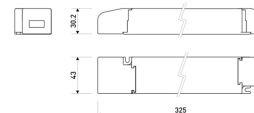

11.7890.0011.20

**1 m length recessed profile set. Includes:
Recessed anodized aluminium profile
(Alu6063-T5) + PC clear diffuser +
Installation clips + End caps.**