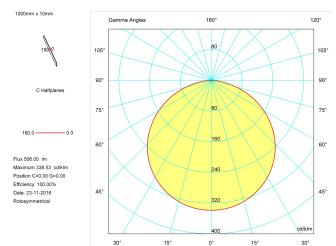

Item code	11.7891.1586.00
Product type	IN
Category	Linealed
Family	Flexiled
Subfamily	Sena
Materials	Luminaire built in clear silicone UV protected.
Optical system	Luminaire built-in a silicone protection diffuser.
Installation instructions	Luminaire designed for wall or ceiling surface mounted.
Pictograms	

Dimensions	
Product dimensions (mm)	10 x 5000 x 2,5
Packing dimensions (mm)	210 x 240 x 4
Net weight (g)	220
Gross weight (Kg)	0,27

Product	
Real power (W)	15
Real luminous flux (Lm)	1670
Luminous efficiency (Lm/W)	111
Beam angle (°)	120
Life time (h)	30000
IP	20
Electrical class insulation	Class 3
Photobiological risk	0 - Exempt
Operating temperature	from -20°C to 35°C
Electrical feeding	24 VDC
Energy efficiency class	A+

Control gear	
Control gear	Electronic Control Gear

Light source	
Light source included	Yes
Light source	Led
Nominal power (W)	15
Nominal luminous flux (Lm)	1670
Colour temperature (K)	6000
Colour consistency (SDCM)	3
CRI	80

Photometry	
Photometry