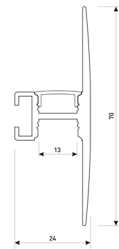

Dimensions	
Product dimensions (mm)	10 x 5000 x 2,5
Packing dimensions (mm)	210 x 240 x 4
Net weight (g)	220
Gross weight (Kg)	0,27

Product	
Real power (W)	15
Real luminous flux (Lm)	1670
Luminous efficiency (Lm/W)	111
Beam angle (°)	120
Life time (h)	30000
IP	20
Electrical class insulation	Class 3
Photobiological risk	0 - Exempt
Operating temperature	from -20°C to 35°C
Electrical feeding	24 VDC
Energy efficiency class	A+

## Scheme

**11.7890.0041.30** 1 m length wall mounted profile set. Includes: aluminium profile (Alu6063-T5)+ PC clear diffuser + Installation clips +End caps.

Scheme

**11.7890.0042.04**

**2 m length wall mounted profile set.**  
Includes: aluminium profile (Alu6063-T5)  
+ PC clear diffuser + Installation clips +  
End caps.

Scheme

**11.7890.0042.20**

**2 m length wall mounted profile set.**  
Includes: aluminium profile (Alu6063-T5)  
+ PC clear diffuser + Installation clips +  
End caps.

Scheme

**11.7890.0042.33**

**2 m length wall mounted profile set.**  
Includes: aluminium profile (Alu6063-T5)  
+ PC clear diffuser + Installation clips +  
End caps.