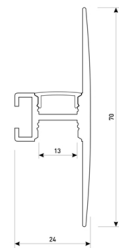

11.7890.0051.20

1 m length of wall recessed profile set.
Includes: Recessed anodized aluminium
profile (Alu6063-T5) + PC clear diffuser +
Installation clips + End caps.