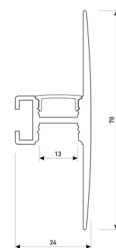

Scheme

11.7890.1041.20

**1 m length wall mounted profile set.**  
**Includes: aluminium profile (Alu6063-T5) + PC matt diffuser + Installation clips + End caps.**

Scheme

11.7890.1041.33

**1 m length wall mounted profile set.**  
**Includes: aluminium profile (Alu6063-T5) + PC matt diffuser + Installation clips + End caps.**

## Scheme

11.7890.1042.04

2 m length wall mounted profile set.  
Includes: aluminium profile (Alu6063-T5)  
+ PC matt diffuser + Installation clips +  
End caps.