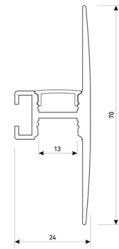

Dimensions	
Product dimensions (mm)	10 x 5000 x 2,5
Packing dimensions (mm)	210 x 240 x 4
Net weight (g)	220
Gross weight (Kg)	0,27

Product	
Real power (W)	15
Real luminous flux (Lm)	1670
Luminous efficiency (Lm/W)	111
Beam angle (°)	120
Life time (h)	30000
IP	20
Electrical class insulation	Class 3
Photobiological risk	0 - Exempt
Operating temperature	from -20°C to 35°C
Electrical feeding	24 VDC
Energy efficiency class	A+

## Scheme

11.7890.0041.20

**1 m length wall mounted profile set.**  
**Includes: aluminium profile (Alu6063-T5) + PC clear diffuser + Installation clips + End caps.**

## Scheme

**11.7890.0041.30** 1 m length wall mounted profile set. Includes: aluminium profile (Alu6063-T5)+ PC clear diffuser + Installation clips +End caps.

Scheme

**11.7890.0042.04**

**2 m length wall mounted profile set.**  
Includes: aluminium profile (Alu6063-T5)  
+ PC clear diffuser + Installation clips +  
End caps.