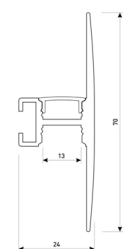

Scheme

11.7890.0031.20

1 m length 45° surface profile set.
Includes: Anodized aluminium profile (Alu6063-T5) + PC clear diffuser + Installation clips + End caps.

Scheme

11.7890.0032.20

2 m length 45° surface profile set.
Includes: Anodized aluminium profile (Alu6063-T5) + PC clear diffuser + Installation clips + End caps.

Scheme

11.7890.0041.04

1 m length wall mounted profile set.
Includes: aluminium profile (Alu6063-T5) + PC clear diffuser + Installation clips + End caps.

Scheme

11.7890.0041.20

1 m length wall mounted profile set.
Includes: aluminium profile (Alu6063-T5) + PC clear diffuser + Installation clips + End caps.

Scheme