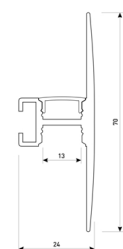

Scheme

11.7890.0031.20

1 m length 45° surface profile set.
Includes: Anodized aluminium profile (Alu6063-T5) + PC clear diffuser + Installation clips + End caps.

Scheme

11.7890.0032.20

2 m length 45° surface profile set.
Includes: Anodized aluminium profile (Alu6063-T5) + PC clear diffuser + Installation clips + End caps.

Scheme

11.7890.0041.04

1 m length wall mounted profile set.
Includes: aluminium profile (Alu6063-T5) + PC clear diffuser + Installation clips + End caps.

Scheme