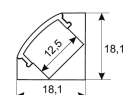

Scheme

11.7890.0031.20

1 m length 45° surface profile set.
Includes: Anodized aluminium profile (Alu6063-T5) + PC clear diffuser + Installation clips + End caps.

Scheme

11.7890.0032.20

2 m length 45° surface profile set.
Includes: Anodized aluminium profile (Alu6063-T5) + PC clear diffuser + Installation clips + End caps.

Scheme

11.7890.0041.04

1 m length wall mounted profile set.
Includes: aluminium profile (Alu6063-T5) + PC clear diffuser + Installation clips + End caps.

Scheme

11.7890.0041.20

1 m length wall mounted profile set.
Includes: aluminium profile (Alu6063-T5) + PC clear diffuser + Installation clips + End caps.

Scheme