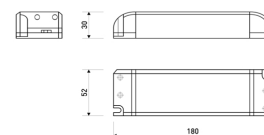

Scheme

11.1801.7010.00

30W Power supply driver from the Troll family Standard DriverP.

Picture

Scheme

11.1801.7011.00

60W Power supply driver from the Troll family Standard DriverP.

Picture

Scheme

11.1801.7012.00

120W Power supply driver from the Troll family Standard DriverP.

Picture

Scheme

11.1801.7013.00

180W Power supply driver from the Troll family Standard DriverP.

Picture