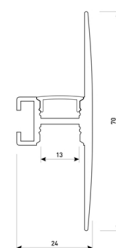

Dimensions

Product dimensions (mm)	10 x 5000 x 2,5
Packing dimensions (mm)	210 x 240 x 4
Net weight (g)	220
Gross weight (Kg)	0,27

Product

Real power (W)	18
Real luminous flux (Lm)	854
Luminous efficiency (Lm/W)	47.5
Beam angle (°)	120
Life time (h)	30000
IP	20
Electrical class insulation	Class 3
Photobiological risk	0 - Exempt
Operating temperature	from -20°C to 35°C
Electrical feeding	24 VDC
Energy efficiency class	A+

Scheme

11.7890.0041.20

1 m length wall mounted profile set.
Includes: aluminium profile (Alu6063-T5)
+ PC clear diffuser + Installation clips +
End caps.

Scheme

11.7890.0041.33

1 m length wall mounted profile set.
Includes: aluminium profile (Alu6063-T5)
+ PC clear diffuser + Installation clips +
End caps.

Scheme

11.7890.0042.04

2 m length wall mounted profile set.
Includes: aluminium profile (Alu6063-T5)
+ PC clear diffuser + Installation clips +
End caps.

Scheme

11.7890.0042.20

2 m length wall mounted profile set.
Includes: aluminium profile (Alu6063-T5)
+ PC clear diffuser + Installation clips +
End caps.

Scheme

11.7890.0042.33

2 m length wall mounted profile set.
Includes: aluminium profile (Alu6063-T5)
+ PC clear diffuser + Installation clips +
End caps.

Scheme

11.7890.0051.20

1 m length of wall recessed profile set.
Includes: Recessed anodized aluminium
profile (Alu6063-T5) + PC clear diffuser +
Installation clips + End caps.