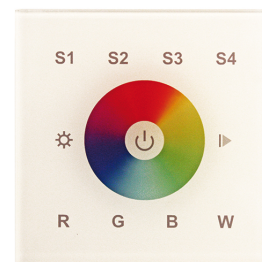

Pictograms

Picture

11.1655.0002.00

RGB touch panel from the Analogic Wallpan family of TROLL.

Picture

Scheme

11.1655.0003.00

RGB remote control from the TROLL Family Handpan.