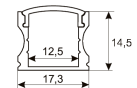

Scheme

11.7890.0022.20

**2 m length surface profile set. Includes:
Anodized aluminium profile (Alu6063-T5)
+ PC clear diffuser + Installation clips +
End caps.**