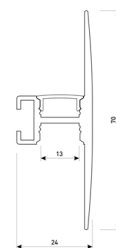

Dimensions

Product dimensions (mm)	10 x 5000 x 2,5
Packing dimensions (mm)	210 x 240 x 4
Net weight (g)	220
Gross weight (Kg)	0,27

Product

Real power (W)	18
Real luminous flux (Lm)	854
Luminous efficiency (Lm/W)	47.5
Beam angle (°)	120
Life time (h)	30000
IP	20
Electrical class insulation	Class 3
Photobiological risk	0 - Exempt
Operating temperature	from -20°C to 35°C
Electrical feeding	24 VDC
Energy efficiency class	A+

Scheme

11.7890.0032.20

2 m length 45° surface profile set.
Includes: Anodized aluminium profile
(Alu6063-T5) + PC clear diffuser +
Installation clips + End caps.

Scheme

11.7890.0041.04

1 m length wall mounted profile set.
Includes: aluminium profile (Alu6063-T5)
+ PC clear diffuser + Installation clips +
End caps.

Scheme

11.7890.0041.20

1 m length wall mounted profile set.
Includes: aluminium profile (Alu6063-T5)
+ PC clear diffuser + Installation clips +
End caps.

Scheme

11.7890.0041.33

1 m length wall mounted profile set.
Includes: aluminium profile (Alu6063-T5)
+ PC clear diffuser + Installation clips +
End caps.

Scheme

11.7890.0042.04

2 m length wall mounted profile set.
Includes: aluminium profile (Alu6063-T5)
+ PC clear diffuser + Installation clips +
End caps.

Scheme

11.7890.0042.20

2 m length wall mounted profile set.
Includes: aluminium profile (Alu6063-T5)
+ PC clear diffuser + Installation clips +
End caps.