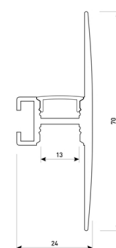

Dimensions

Product dimensions (mm)	10 x 5000 x 2,5
Packing dimensions (mm)	210 x 240 x 4
Net weight (g)	220
Gross weight (Kg)	0,27

Product

Real power (W)	18
Real luminous flux (Lm)	854
Luminous efficiency (Lm/W)	47.5
Beam angle (°)	120
Life time (h)	30000
IP	20
Electrical class insulation	Class 3
Photobiological risk	0 - Exempt
Operating temperature	from -20°C to 35°C
Electrical feeding	24 VDC
Energy efficiency class	A+

Scheme

11.7890.0022.20

**2 m length surface profile set. Includes:
Anodized aluminium profile (Alu6063-T5)
+ PC clear diffuser + Installation clips +
End caps.**

Scheme

11.7890.0031.20

**1 m length 45° surface profile set.
Includes: Anodized aluminium profile
(Alu6063-T5) + PC clear diffuser +
Installation clips + End caps.**

Scheme

11.7890.0032.20

2 m length 45° surface profile set.
Includes: Anodized aluminium profile
(Alu6063-T5) + PC clear diffuser +
Installation clips + End caps.

Scheme

11.7890.0041.04

1 m length wall mounted profile set.
Includes: aluminium profile (Alu6063-T5)
+ PC clear diffuser + Installation clips +
End caps.

Scheme

11.7890.0041.20

1 m length wall mounted profile set.
Includes: aluminium profile (Alu6063-T5)
+ PC clear diffuser + Installation clips +
End caps.

Scheme

11.7890.0041.33

1 m length wall mounted profile set.
Includes: aluminium profile (Alu6063-T5)
+ PC clear diffuser + Installation clips +
End caps.