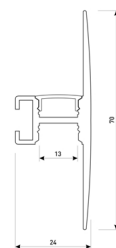

Dimensions

Product dimensions (mm)	10 x 5000 x 2,5
Packing dimensions (mm)	210 x 240 x 4
Net weight (g)	220
Gross weight (Kg)	0,27

Product

Real power (W)	18
Real luminous flux (Lm)	854
Luminous efficiency (Lm/W)	47.5
Beam angle (°)	120
Life time (h)	30000
IP	20
Electrical class insulation	Class 3
Photobiological risk	0 - Exempt
Operating temperature	from -20°C to 35°C
Electrical feeding	24 VDC
Energy efficiency class	A+

Scheme

11.7890.0041.20

1 m length wall mounted profile set.
Includes: aluminium profile (Alu6063-T5)
+ PC clear diffuser + Installation clips +
End caps.

Scheme

11.7890.0041.33

1 m length wall mounted profile set.
Includes: aluminium profile (Alu6063-T5)
+ PC clear diffuser + Installation clips +
End caps.

Scheme

11.7890.0042.04

2 m length wall mounted profile set.
Includes: aluminium profile (Alu6063-T5)
+ PC clear diffuser + Installation clips +
End caps.

Scheme

11.7890.0042.20

2 m length wall mounted profile set.
Includes: aluminium profile (Alu6063-T5)
+ PC clear diffuser + Installation clips +
End caps.