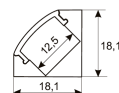

Scheme

11.7890.0032.20

2 m length 45° surface profile set.
Includes: Anodized aluminium profile
(Alu6063-T5) + PC clear diffuser +
Installation clips + End caps.

Scheme