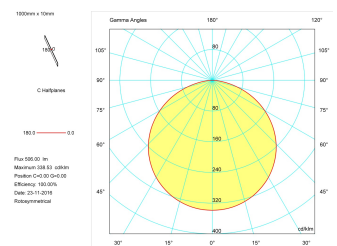

Photometry

Photometry

Accessories

11.1655.0001.00	WPM control gear receiver from the TROLL family RGB AuxiliarP.

5 m. length high efficiency adhesive flexible LED strip from the TROLL family Flexiled.

DESCRIPTION

5 m. length high efficiency adhesive flexible LED strip from the TROLL family Flexiled setting an advanced and innovative thermal balance system through passive dissipation with stable colour temperature of 3000° K (extra-warm white) optimised to be used as indoor or outdoor lighting where environmental integration was a relevant requirement such as bathrooms, kitchen furniture, shelves or retro-illumination. Designed for wall or ceiling surface mounted. Luminaire built-in a silicone protection diffuser with an angle beam of 120°. Luminaire sets a 20 W/m LED source with CRI higher than 80 % and a chromatic dispersion lower than 3 SMCD. Fixture has a luminous flux of 854 Lm/m, with an efficiency of 47.5 Lm/W and a total consumption of 18 W/m. The average life for the luminaire is 30000 h (stabilised at a minimum flux of 70 % from the original). Luminaire is fed at 24V. and needs a constant power auxiliary gear.

Item code	11.7891.2083.00
Product type	IN
Category	Linealed
Family	Flexiled
Subfamily	Sena
Materials	Luminaire built in clear silicone UV protected.
Optical system	Luminaire built-in a silicone protection diffuser.
Installation instructions	Luminaire designed for wall or ceiling surface mounted.

Pictograms