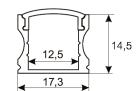

Scheme

11.7890.0031.20

**1 m length 45° surface profile set.
Includes: Anodized aluminium profile
(Alu6063-T5) + PC clear diffuser +
Installation clips + End caps.**