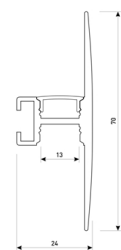

Scheme

11.7890.1022.20	2 m length surface profile set. Includes: Anodized aluminium profile (Alu6063-T5) + PC opal diffuser + Installation clips + End caps.
-----------------	---

Scheme

11.7890.1031.20	1 m length 45° surface profile set. Includes: Anodized aluminium profile (Alu6063-T5) + PC opal diffuser + Installation clips + End caps.
-----------------	---

Scheme

11.7890.1032.20

2 m length 45° surface profile set.
Includes: Anodized aluminium profile
(Alu6063-T5) + PC opal diffuser +
Installation clips + End caps.

Scheme

11.7890.1041.04

1 m length wall mounted profile set.
Includes: aluminium profile (Alu6063-T5)
+ PC matt diffuser + Installation clips +
End caps.

Scheme

11.7890.1041.20

1 m length wall mounted profile set.
Includes: aluminium profile (Alu6063-T5)
+ PC matt diffuser + Installation clips +
End caps.

Scheme

11.7890.1041.33

1 m length wall mounted profile set.
Includes: aluminium profile (Alu6063-T5)
+ PC matt diffuser + Installation clips +
End caps.