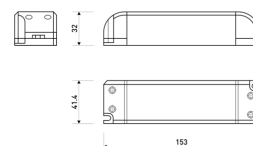

Scheme

11.1801.7010.00

30W Power supply driver from the Troll family Standard DriverP.

Picture

Scheme

11.1801.7011.00

60W Power supply driver from the Troll family Standard DriverP.

Picture

Scheme

11.1801.7012.00

120W Power supply driver from the Troll family Standard DriverP.

Picture

Scheme

11.1801.7013.00

180W Power supply driver from the Troll family Standard DriverP.

Picture