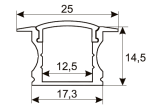

11.7890.0012.20

**2 m length recessed profile set. Includes:
Anodized aluminium profile (Alu6063-T5)
+ PC clear diffuser + Installation clips +
End caps**