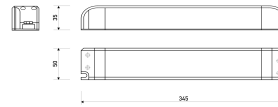

Scheme

11.7890.0011.20

**1 m length recessed profile set. Includes:
Recessed anodized aluminium profile
(Alu6063-T5) + PC clear diffuser +
Installation clips + End caps.**

Scheme