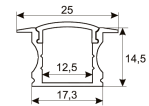

Scheme

11.7890.0021.20

**1 m length surface profile set. Includes:
Anodized aluminium profile (Alu6063-T5)
+ PC clear diffuser + Installation clips +
End caps.**