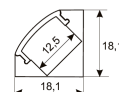

11.7890.0041.04

1 m length wall mounted profile set.
Includes: aluminium profile (Alu6063-T5)
+ PC clear diffuser + Installation clips +
End caps.