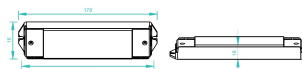

Scheme

11.1801.7010.00

30W Power supply driver from the Troll family Standard DriverP.

Picture