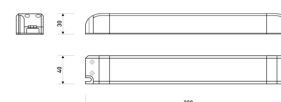

Scheme

11.1801.7010.00

30W Power supply driver from the Troll family Standard DriverP.

Picture

Scheme

11.1801.7011.00

60W Power supply driver from the Troll family Standard DriverP.

Picture

Scheme

11.1801.7012.00

120W Power supply driver from the Troll family Standard DriverP.

Picture

Scheme

11.1801.7013.00

180W Power supply driver from the Troll family Standard DriverP.

Picture