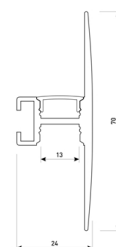

Dimensions

Product dimensions (mm)	10 x 5000 x 2,5
Packing dimensions (mm)	210 x 240 x 4
Net weight (g)	220
Gross weight (Kg)	0,27

Product

Real power (W)	18
Real luminous flux (Lm)	854
Luminous efficiency (Lm/W)	47.5
Beam angle (°)	120
Life time (h)	30000
IP	20
Electrical class insulation	Class 3
Photobiological risk	0 - Exempt
Operating temperature	from -20°C to 35°C
Electrical feeding	24 VDC
Energy efficiency class	A+

Scheme

11.7890.0041.20

1 m length wall mounted profile set.
Includes: aluminium profile (Alu6063-T5)
+ PC clear diffuser + Installation clips +
End caps.

Scheme

11.7890.0041.33

1 m length wall mounted profile set.
Includes: aluminium profile (Alu6063-T5)
+ PC clear diffuser + Installation clips +
End caps.

Scheme

11.7890.0042.04

2 m length wall mounted profile set.
Includes: aluminium profile (Alu6063-T5)
+ PC clear diffuser + Installation clips +
End caps.

Scheme

11.7890.0042.20

2 m length wall mounted profile set.
Includes: aluminium profile (Alu6063-T5)
+ PC clear diffuser + Installation clips +
End caps.

Scheme

11.7890.0042.33

2 m length wall mounted profile set.
Includes: aluminium profile (Alu6063-T5)
+ PC clear diffuser + Installation clips +
End caps.

Scheme

11.7890.0051.20

1 m length of wall recessed profile set.
Includes: Recessed anodized aluminium
profile (Alu6063-T5) + PC clear diffuser +
Installation clips + End caps.