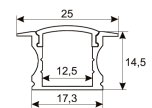

Dimensions

Product dimensions (mm)	10 x 5000 x 2,5
Packing dimensions (mm)	210 x 240 x 4
Net weight (g)	220
Gross weight (Kg)	0,27

Product

Real power (W)	18
Real luminous flux (Lm)	854
Luminous efficiency (Lm/W)	47.5
Beam angle (°)	120
Life time (h)	30000
IP	20
Electrical class insulation	Class 3
Photobiological risk	0 - Exempt
Operating temperature	from -20°C to 35°C
Electrical feeding	24 VDC
Energy efficiency class	A+

Scheme

11.7890.0412.03	Accessory for suspension of profiles Roncal, Irati & Luna. (1 unit by reference)
11.7890.0412.33	Accessory for suspension of profiles Roncal, Irati & Luna. (1 unit by reference)
11.7890.0501.20	Aluminium profile Luna. Length 2m

Scheme

11.7890.0502.20	Set of End caps for aluminium profile Luna. (2 units/ref.).
11.7890.1011.20	1 m length recessed profile set. Includes: Recessed anodized aluminium profile (Alu6063-T5) + PC opal diffuser + Installation clips + End caps.

Scheme

11.7890.1012.20	2 m length recessed profile set. Includes: Anodized aluminium profile (Alu6063-T5) + PC opal diffuser + Installation clips + End caps
-----------------	---

Scheme

11.7890.1021.20	1 m length surface profile set. Includes: Anodized aluminium profile (Alu6063-T5) + PC opal diffuser + Installation clips + End caps.
-----------------	---