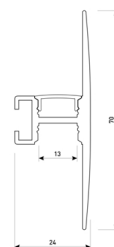

Dimensions

Product dimensions (mm)	12 x 5000 x 2,5
Packing dimensions (mm)	210 x 240 x 4
Net weight (g)	220
Gross weight (Kg)	0,27

Product

Real power (W)	24
Real luminous flux (Lm)	2376
Luminous efficiency (Lm/W)	99
Beam angle (°)	120
Life time (h)	30000
IP	20
Electrical class insulation	Class 3
Photobiological risk	0 - Exempt
Operating temperature	from -20°C to 35°C
Electrical feeding	24 VDC
Energy efficiency class	A+

Scheme

11.7890.0042.04

2 m length wall mounted profile set.
Includes: aluminium profile (Alu6063-T5)
+ PC clear diffuser + Installation clips +
End caps.

Scheme

11.7890.0042.20

2 m length wall mounted profile set.
Includes: aluminium profile (Alu6063-T5)
+ PC clear diffuser + Installation clips +
End caps.

Scheme

11.7890.0042.33

2 m length wall mounted profile set.
Includes: aluminium profile (Alu6063-T5)
+ PC clear diffuser + Installation clips +
End caps.

Scheme

11.7890.0051.20

1 m length of wall recessed profile set.
Includes: Recessed anodized aluminium
profile (Alu6063-T5) + PC clear diffuser +
Installation clips + End caps.