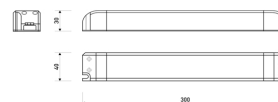

Scheme

11.1801.7013.00

180W Power supply driver from the Troll family Standard DriverP.