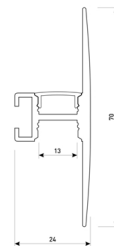

Dimensions

Product dimensions (mm)	12 x 5000 x 2,5
Packing dimensions (mm)	210 x 240 x 4
Net weight (g)	220
Gross weight (Kg)	0,27

Product

Real power (W)	24
Real luminous flux (Lm)	2376
Luminous efficiency (Lm/W)	99
Beam angle (°)	120
Life time (h)	30000
IP	20
Electrical class insulation	Class 3
Photobiological risk	0 - Exempt
Operating temperature	from -20°C to 35°C
Electrical feeding	24 VDC
Energy efficiency class	A+

Scheme

11.7890.0041.20

1 m length wall mounted profile set.
Includes: aluminium profile (Alu6063-T5) + PC clear diffuser + Installation clips + End caps.

Scheme

11.7890.0041.30 1 m length wall mounted profile set. Includes: aluminium profile (Alu6063-T5)+ PC clear diffuser + Installation clips +End caps.

Scheme

11.7890.0042.04

2 m length wall mounted profile set.
Includes: aluminium profile (Alu6063-T5)
+ PC clear diffuser + Installation clips +
End caps.

Scheme

11.7890.0042.20

2 m length wall mounted profile set.
Includes: aluminium profile (Alu6063-T5)
+ PC clear diffuser + Installation clips +
End caps.