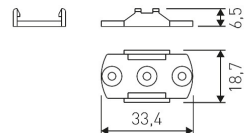

Scheme

11.7890.0052.20

2 m length of wall recessed profile set.
Includes: Recessed anodized aluminium profile (Alu6063-T5) + PC clear diffuser + Installation clips + End caps.

Scheme

11.7890.0401.20

Aluminium profile Iraty. Length 2m

Scheme

11.7890.0402.00

30° frosted diffuser for profiles Irati & Luna. Length 2 m.

11.7890.0403.00

60° frosted diffuser for profiles Irati & Luna. Length 2 m.

11.7890.0404.00

90° frosted diffuser for profiles Irati & Luna. Length 2 m.

11.7890.0405.00

Opal diffuser for profiles Irati & Luna. Length 2 m.

11.7890.0406.00

Transparent diffuser for profiles Irati & Luna. Length 2 m.

11.7890.0407.00

Frosted diffuser for profiles Irati & Luna. Length 2 m.

11.7890.0409.20

set of end caps for aluminium profile Irati. (2 units by ref.)

11.7890.0410.00

Set of installationclamps for profiles Irati & Luna. (2 units/ref.)

Scheme

11.7890.0411.00

Joint-ball accessory for aluminium profiles Roncal, Itaty & Luna. (1 unit by reference)

Scheme