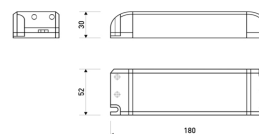

Scheme

11.1801.7012.00

120W Power supply driver from the Troll family Standard DriverP.