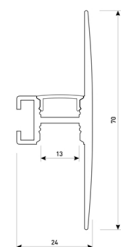

Dimensions

Product dimensions (mm)	12 x 5000 x 2,5
Packing dimensions (mm)	210 x 240 x 4
Net weight (g)	220
Gross weight (Kg)	0,27

Product

Real power (W)	24
Real luminous flux (Lm)	2376
Luminous efficiency (Lm/W)	99
Beam angle (°)	120
Life time (h)	30000
IP	20
Electrical class insulation	Class 3
Photobiological risk	0 - Exempt
Operating temperature	from -20°C to 35°C
Electrical feeding	24 VDC
Energy efficiency class	A+

Scheme

11.7890.0032.20

2 m length 45° surface profile set.
Includes: Anodized aluminium profile (Alu6063-T5) + PC clear diffuser + Installation clips + End caps.

Scheme

11.7890.0041.04

1 m length wall mounted profile set.
Includes: aluminium profile (Alu6063-T5) + PC clear diffuser + Installation clips + End caps.

Scheme

11.7890.0041.20

1 m length wall mounted profile set.
Includes: aluminium profile (Alu6063-T5) + PC clear diffuser + Installation clips + End caps.

Scheme

11.7890.0041.30 1 m length wall mounted profile set. Includes: aluminium profile (Alu6063-T5)+ PC clear diffuser + Installation clips +End caps.