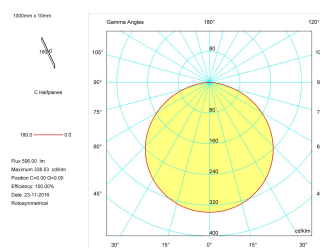

Photometry

Photometry

Accessories

11.1801.7010.00	30W Power supply driver from the Troll family Standard DriverP.