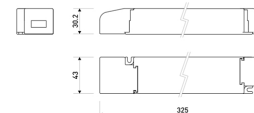

11.7890.0011.20

**1 m length recessed profile set. Includes:
Recessed anodized aluminium profile
(Alu6063-T5) + PC clear diffuser +
Installation clips + End caps.**