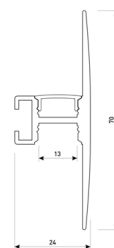

Dimensions

Product dimensions (mm)	12 x 5000 x 2,5
Packing dimensions (mm)	210 x 240 x 4
Net weight (g)	220
Gross weight (Kg)	0,27

Product

Real power (W)	24
Real luminous flux (Lm)	2376
Luminous efficiency (Lm/W)	99
Beam angle (°)	120
Life time (h)	30000
IP	20
Electrical class insulation	Class 3
Photobiological risk	0 - Exempt
Operating temperature	from -20°C to 35°C
Electrical feeding	24 VDC
Energy efficiency class	A+

Scheme

11.7890.0041.20

1 m length wall mounted profile set.
Includes: aluminium profile (Alu6063-T5) + PC clear diffuser + Installation clips + End caps.

Scheme

11.7890.0041.30 1 m length wall mounted profile set. Includes: aluminium profile (Alu6063-T5)+ PC clear diffuser + Installation clips +End caps.

Scheme

11.7890.0042.04

2 m length wall mounted profile set.
Includes: aluminium profile (Alu6063-T5)
+ PC clear diffuser + Installation clips +
End caps.

Scheme

11.7890.0042.20

2 m length wall mounted profile set.
Includes: aluminium profile (Alu6063-T5)
+ PC clear diffuser + Installation clips +
End caps.