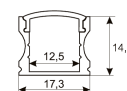

Dimensions

Product dimensions (mm)	12 x 5000 x 2,5
Packing dimensions (mm)	210 x 240 x 4
Net weight (g)	220
Gross weight (Kg)	0,27

Product

Real power (W)	24
Real luminous flux (Lm)	2376
Luminous efficiency (Lm/W)	99
Beam angle (°)	120
Life time (h)	30000
IP	20
Electrical class insulation	Class 3
Photobiological risk	0 - Exempt
Operating temperature	from -20°C to 35°C
Electrical feeding	24 VDC
Energy efficiency class	A+

Scheme

11.7890.0012.20

**2 m length recessed profile set. Includes:
Anodized aluminium profile (Alu6063-T5)
+ PC clear diffuser + Installation clips +
End caps**

Scheme

11.7890.0021.20

**1 m length surface profile set. Includes:
Anodized aluminium profile (Alu6063-T5)
+ PC clear diffuser + Installation clips +
End caps.**

Scheme

11.7890.0022.20

**2 m length surface profile set. Includes:
Anodized aluminium profile (Alu6063-T5)
+ PC clear diffuser + Installation clips +
End caps.**

Scheme

11.7890.0031.20

1 m length 45° surface profile set.
Includes: Anodized aluminium profile (Alu6063-T5) + PC clear diffuser + Installation clips + End caps.