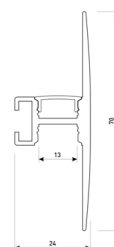

Dimensions

Product dimensions (mm)	12 x 5000 x 2,5
Packing dimensions (mm)	210 x 240 x 4
Net weight (g)	220
Gross weight (Kg)	0,27

Product

Real power (W)	24
Real luminous flux (Lm)	2376
Luminous efficiency (Lm/W)	99
Beam angle (°)	120
Life time (h)	30000
IP	20
Electrical class insulation	Class 3
Photobiological risk	0 - Exempt
Operating temperature	from -20°C to 35°C
Electrical feeding	24 VDC
Energy efficiency class	A+

Scheme

11.7890.0041.20

1 m length wall mounted profile set.
Includes: aluminium profile (Alu6063-T5) + PC clear diffuser + Installation clips + End caps.

Scheme

11.7890.0041.30 1 m length wall mounted profile set. Includes: aluminium profile (Alu6063-T5)+ PC clear diffuser + Installation clips +End caps.

Scheme

11.7890.0042.04

2 m length wall mounted profile set.
Includes: aluminium profile (Alu6063-T5)
+ PC clear diffuser + Installation clips +
End caps.

Scheme

11.7890.0042.20

2 m length wall mounted profile set.
Includes: aluminium profile (Alu6063-T5)
+ PC clear diffuser + Installation clips +
End caps.

Scheme

11.7890.0042.33

2 m length wall mounted profile set.
Includes: aluminium profile (Alu6063-T5)
+ PC clear diffuser + Installation clips +
End caps.

Scheme

11.7890.0051.20

1 m length of wall recessed profile set.
Includes: Recessed anodized aluminium
profile (Alu6063-T5) + PC clear diffuser +
Installation clips + End caps.