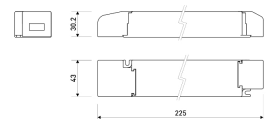

11.1801.7033.00

150W DALI dimmable power supply driver from the Troll family DALI DriverP.