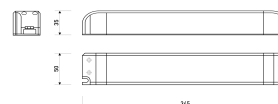

Scheme

11.1801.7030.00

35W DALI dimmable power supply driver from the Troll family DALI DriverP.