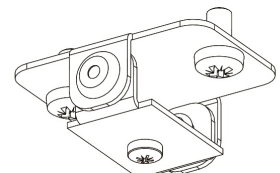

Scheme

11.7890.0052.20

2 m length of wall recessed profile set.
Includes: Recessed anodized aluminium profile (Alu6063-T5) + PC clear diffuser + Installation clips + End caps.

Scheme

11.7890.0401.20

Aluminium profile Iraty. Length 2m

Scheme

11.7890.0402.00

30° frosted diffuser for profiles Irati & Luna. Length 2 m.

11.7890.0403.00

60° frosted diffuser for profiles Irati & Luna. Length 2 m.

11.7890.0404.00

90° frosted diffuser for profiles Irati & Luna. Length 2 m.

11.7890.0405.00

Opal diffuser for profiles Irati & Luna. Length 2 m.

11.7890.0406.00

Transparent diffuser for profiles Irati & Luna. Length 2 m.

11.7890.0407.00

Frosted diffuser for profiles Irati & Luna. Length 2 m.

11.7890.0409.20

set of end caps for aluminium profile Irati. (2 units by ref.)

11.7890.0410.00

Set of installationclamps for profiles Irati & Luna. (2 units/ref.)

Scheme

11.7890.0411.00

Joint-ball accessory for aluminium profiles Roncal, Itaty & Luna. (1 unit by reference)

Scheme