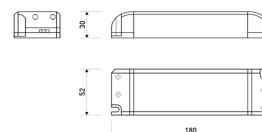

Scheme

11.1801.7012.00

120W Power supply driver from the Troll family Standard DriverP.