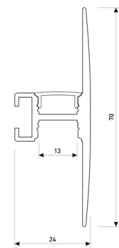

Scheme

11.7890.1041.20

1 m length wall mounted profile set.
Includes: aluminium profile (Alu6063-T5) + PC matt diffuser + Installation clips + End caps.

Scheme

11.7890.1041.33

1 m length wall mounted profile set.
Includes: aluminium profile (Alu6063-T5) + PC matt diffuser + Installation clips + End caps.

Scheme

11.7890.1042.04

2 m length wall mounted profile set.
Includes: aluminium profile (Alu6063-T5)
+ PC matt diffuser + Installation clips +
End caps.

Scheme

11.7890.1042.20

2 m length wall mounted profile set.
Includes: aluminium profile (Alu6063-T5)
+ PC matt diffuser + Installation clips +
End caps.

Scheme

11.7890.1042.33

2 m length wall mounted profile set.
Includes: aluminium profile (Alu6063-T5)
+ PC matt diffuser + Installation clips +
End caps.

Scheme

11.7890.1051.20

1 m length of wall recessed profile set.
Includes: Recessed anodized aluminium
profile (Alu6063-T5) + PC matt diffuser +
Installation clips + End caps.