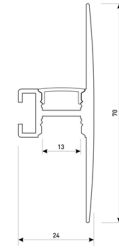

Scheme

11.7890.1032.20

2 m length 45° surface profile set.
Includes: Anodized aluminium profile (Alu6063-T5) + PC opal diffuser + Installation clips + End caps.

Scheme

11.7890.1041.04

1 m length wall mounted profile set.
Includes: aluminium profile (Alu6063-T5) + PC matt diffuser + Installation clips + End caps.

Scheme

11.7890.1041.20

1 m length wall mounted profile set.
Includes: aluminium profile (Alu6063-T5) + PC matt diffuser + Installation clips + End caps.

Scheme

11.7890.1041.33

1 m length wall mounted profile set.
Includes: aluminium profile (Alu6063-T5) + PC matt diffuser + Installation clips + End caps.

Scheme

11.7890.1042.04

2 m length wall mounted profile set.
Includes: aluminium profile (Alu6063-T5)
+ PC matt diffuser + Installation clips +
End caps.

Scheme

11.7890.1042.20

2 m length wall mounted profile set.
Includes: aluminium profile (Alu6063-T5)
+ PC matt diffuser + Installation clips +
End caps.