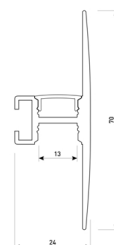

Dimensions

Product dimensions (mm)	12 x 5000 x 2,5
Packing dimensions (mm)	210 x 240 x 4
Net weight (g)	220
Gross weight (Kg)	0,27

Product

Real power (W)	24
Real luminous flux (Lm)	2400
Luminous efficiency (Lm/W)	100
Beam angle (°)	120
Life time (h)	30000
IP	20
Electrical class insulation	Class 3
Photobiological risk	0 - Exempt
Operating temperature	from -20°C to 35°C
Electrical feeding	24 VDC
Energy efficiency class	A+

Scheme

11.7890.0041.20

1 m length wall mounted profile set.
Includes: aluminium profile (Alu6063-T5) + PC clear diffuser + Installation clips + End caps.

Scheme

11.7890.0041.30 1 m length wall mounted profile set. Includes: aluminium profile (Alu6063-T5)+ PC clear diffuser + Installation clips +End caps.

Scheme

11.7890.0042.04

2 m length wall mounted profile set.
Includes: aluminium profile (Alu6063-T5)
+ PC clear diffuser + Installation clips +
End caps.

Scheme

11.7890.0042.20

2 m length wall mounted profile set.
Includes: aluminium profile (Alu6063-T5)
+ PC clear diffuser + Installation clips +
End caps.

Scheme

11.7890.0042.33

2 m length wall mounted profile set.
Includes: aluminium profile (Alu6063-T5)
+ PC clear diffuser + Installation clips +
End caps.

Scheme

11.7890.0051.20

1 m length of wall recessed profile set.
Includes: Recessed anodized aluminium
profile (Alu6063-T5) + PC clear diffuser +
Installation clips + End caps.