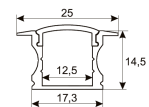

Scheme

11.7890.0021.20

**1 m length surface profile set. Includes:
Anodized aluminium profile (Alu6063-T5)
+ PC clear diffuser + Installation clips +
End caps.**