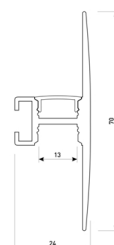

Dimensions

Product dimensions (mm)	12 x 5000 x 2,5
Packing dimensions (mm)	210 x 240 x 4
Net weight (g)	220
Gross weight (Kg)	0,27

Product

Real power (W)	24
Real luminous flux (Lm)	2400
Luminous efficiency (Lm/W)	100
Beam angle (°)	120
Life time (h)	30000
IP	20
Electrical class insulation	Class 3
Photobiological risk	0 - Exempt
Operating temperature	from -20°C to 35°C
Electrical feeding	24 VDC
Energy efficiency class	A+

Scheme

11.7890.0041.20

1 m length wall mounted profile set.
Includes: aluminium profile (Alu6063-T5) + PC clear diffuser + Installation clips + End caps.

Scheme

11.7890.0041.30 1 m length wall mounted profile set. Includes: aluminium profile (Alu6063-T5)+ PC clear diffuser + Installation clips +End caps.

Scheme

11.7890.0042.04

2 m length wall mounted profile set.
Includes: aluminium profile (Alu6063-T5)
+ PC clear diffuser + Installation clips +
End caps.

Scheme

11.7890.0042.20

2 m length wall mounted profile set.
Includes: aluminium profile (Alu6063-T5)
+ PC clear diffuser + Installation clips +
End caps.

Scheme

11.7890.0042.33

2 m length wall mounted profile set.
Includes: aluminium profile (Alu6063-T5)
+ PC clear diffuser + Installation clips +
End caps.

Scheme

11.7890.0051.20

1 m length of wall recessed profile set.
Includes: Recessed anodized aluminium
profile (Alu6063-T5) + PC clear diffuser +
Installation clips + End caps.