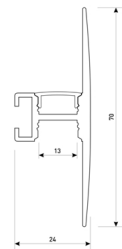

Scheme

11.7890.1022.20	2 m length surface profile set. Includes: Anodized aluminium profile (Alu6063-T5) + PC opal diffuser + Installation clips + End caps.
-----------------	---

Scheme

11.7890.1031.20	1 m length 45° surface profile set. Includes: Anodized aluminium profile (Alu6063-T5) + PC opal diffuser + Installation clips + End caps.
-----------------	---

Scheme

11.7890.1032.20

2 m length 45° surface profile set.
Includes: Anodized aluminium profile (Alu6063-T5) + PC opal diffuser + Installation clips + End caps.

Scheme

11.7890.1041.04

1 m length wall mounted profile set.
Includes: aluminium profile (Alu6063-T5) + PC matt diffuser + Installation clips + End caps.

Scheme

11.7890.1041.20

1 m length wall mounted profile set.
Includes: aluminium profile (Alu6063-T5) + PC matt diffuser + Installation clips + End caps.

Scheme

11.7890.1041.33

1 m length wall mounted profile set.
Includes: aluminium profile (Alu6063-T5) + PC matt diffuser + Installation clips + End caps.