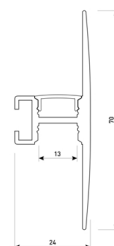

Dimensions

Product dimensions (mm)	12 x 5000 x 2,5
Packing dimensions (mm)	210 x 240 x 4
Net weight (g)	220
Gross weight (Kg)	0,27

Product

Real power (W)	24
Real luminous flux (Lm)	2400
Luminous efficiency (Lm/W)	100
Beam angle (°)	120
Life time (h)	30000
IP	20
Electrical class insulation	Class 3
Photobiological risk	0 - Exempt
Operating temperature	from -20°C to 35°C
Electrical feeding	24 VDC
Energy efficiency class	A+

Scheme

11.7890.0032.20

2 m length 45° surface profile set.
Includes: Anodized aluminium profile (Alu6063-T5) + PC clear diffuser + Installation clips + End caps.

Scheme

11.7890.0041.04

1 m length wall mounted profile set.
Includes: aluminium profile (Alu6063-T5) + PC clear diffuser + Installation clips + End caps.

Scheme

11.7890.0041.20

1 m length wall mounted profile set.
Includes: aluminium profile (Alu6063-T5) + PC clear diffuser + Installation clips + End caps.

Scheme

11.7890.0041.30 1 m length wall mounted profile set. Includes: aluminium profile (Alu6063-T5)+ PC clear diffuser + Installation clips +End caps.

Scheme

11.7890.0042.04

2 m length wall mounted profile set.
Includes: aluminium profile (Alu6063-T5)
+ PC clear diffuser + Installation clips +
End caps.

Scheme

11.7890.0042.20

2 m length wall mounted profile set.
Includes: aluminium profile (Alu6063-T5)
+ PC clear diffuser + Installation clips +
End caps.