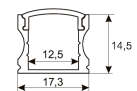

Dimensions

Product dimensions (mm)	12 x 5000 x 2,5
Packing dimensions (mm)	210 x 240 x 4
Net weight (g)	220
Gross weight (Kg)	0,27

Product

Real power (W)	24
Real luminous flux (Lm)	2400
Luminous efficiency (Lm/W)	100
Beam angle (°)	120
Life time (h)	30000
IP	20
Electrical class insulation	Class 3
Photobiological risk	0 - Exempt
Operating temperature	from -20°C to 35°C
Electrical feeding	24 VDC
Energy efficiency class	A+

Scheme

11.7890.0012.20

**2 m length recessed profile set. Includes:
Anodized aluminium profile (Alu6063-T5)
+ PC clear diffuser + Installation clips +
End caps**

Scheme

11.7890.0021.20

**1 m length surface profile set. Includes:
Anodized aluminium profile (Alu6063-T5)
+ PC clear diffuser + Installation clips +
End caps.**

Scheme

11.7890.0022.20

**2 m length surface profile set. Includes:
Anodized aluminium profile (Alu6063-T5)
+ PC clear diffuser + Installation clips +
End caps.**

Scheme

11.7890.0031.20

1 m length 45° surface profile set.
Includes: Anodized aluminium profile (Alu6063-T5) + PC clear diffuser + Installation clips + End caps.