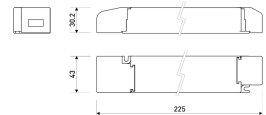

11.1801.7032.00

100W DALI dimmable power supply driver from the Troll family DALI DriverP.