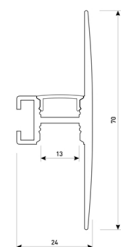

Dimensions

Product dimensions (mm)	12 x 5000 x 2,5
Packing dimensions (mm)	210 x 240 x 4
Net weight (g)	220
Gross weight (Kg)	0,27

Product

Real power (W)	24
Real luminous flux (Lm)	2400
Luminous efficiency (Lm/W)	100
Beam angle (°)	120
Life time (h)	30000
IP	20
Electrical class insulation	Class 3
Photobiological risk	0 - Exempt
Operating temperature	from -20°C to 35°C
Electrical feeding	24 VDC
Energy efficiency class	A+

Scheme

11.7890.0032.20

2 m length 45° surface profile set.
Includes: Anodized aluminium profile (Alu6063-T5) + PC clear diffuser + Installation clips + End caps.

Scheme

11.7890.0041.04

1 m length wall mounted profile set.
Includes: aluminium profile (Alu6063-T5) + PC clear diffuser + Installation clips + End caps.

Scheme

11.7890.0041.20

1 m length wall mounted profile set.
Includes: aluminium profile (Alu6063-T5) + PC clear diffuser + Installation clips + End caps.

Scheme

11.7890.0041.30 1 m length wall mounted profile set. Includes: aluminium profile (Alu6063-T5)+ PC clear diffuser + Installation clips +End caps.