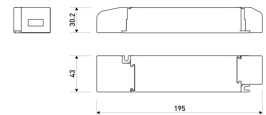

11.1801.7031.00

60W DALI dimmable power supply driver from the Troll family DALI DriverP.