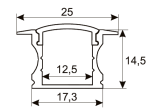

Scheme

11.7890.0012.20

**2 m length recessed profile set. Includes:
Anodized aluminium profile (Alu6063-T5)
+ PC clear diffuser + Installation clips +
End caps**