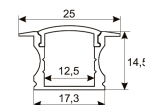

11.7890.1021.20	1 m length surface profile set. Includes: Anodized aluminium profile (Alu6063-T5) + PC opal diffuser + Installation clips + End caps.

Scheme