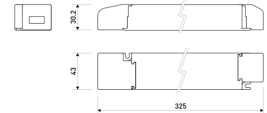

11.7890.0011.20

**1 m length recessed profile set. Includes:
Recessed anodized aluminium profile
(Alu6063-T5) + PC clear diffuser +
Installation clips + End caps.**