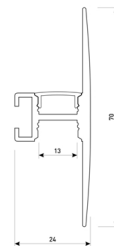

Dimensions

Product dimensions (mm)	12 x 5000 x 2,5
Packing dimensions (mm)	210 x 240 x 4
Net weight (g)	220
Gross weight (Kg)	0,27

Product

Real power (W)	24
Real luminous flux (Lm)	2400
Luminous efficiency (Lm/W)	100
Beam angle (°)	120
Life time (h)	30000
IP	20
Electrical class insulation	Class 3
Photobiological risk	0 - Exempt
Operating temperature	from -20°C to 35°C
Electrical feeding	24 VDC
Energy efficiency class	A+

Scheme

11.7890.0041.20

1 m length wall mounted profile set.
Includes: aluminium profile (Alu6063-T5) + PC clear diffuser + Installation clips + End caps.

Scheme

11.7890.0041.30 1 m length wall mounted profile set. Includes: aluminium profile (Alu6063-T5)+ PC clear diffuser + Installation clips +End caps.

Scheme

11.7890.0042.04

2 m length wall mounted profile set.
Includes: aluminium profile (Alu6063-T5)
+ PC clear diffuser + Installation clips +
End caps.

Scheme

11.7890.0042.20

2 m length wall mounted profile set.
Includes: aluminium profile (Alu6063-T5)
+ PC clear diffuser + Installation clips +
End caps.