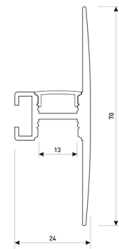

Scheme

11.7890.1032.20

2 m length 45° surface profile set.
Includes: Anodized aluminium profile (Alu6063-T5) + PC opal diffuser + Installation clips + End caps.

Scheme

11.7890.1041.04

1 m length wall mounted profile set.
Includes: aluminium profile (Alu6063-T5) + PC matt diffuser + Installation clips + End caps.

Scheme

11.7890.1041.20

1 m length wall mounted profile set.
Includes: aluminium profile (Alu6063-T5) + PC matt diffuser + Installation clips + End caps.

Scheme

11.7890.1041.33

1 m length wall mounted profile set.
Includes: aluminium profile (Alu6063-T5) + PC matt diffuser + Installation clips + End caps.

Scheme

11.7890.1042.04

2 m length wall mounted profile set.
Includes: aluminium profile (Alu6063-T5)
+ PC matt diffuser + Installation clips +
End caps.

Scheme

11.7890.1042.20

2 m length wall mounted profile set.
Includes: aluminium profile (Alu6063-T5)
+ PC matt diffuser + Installation clips +
End caps.