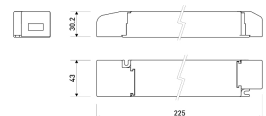

11.1801.7033.00

150W DALI dimmable power supply driver from the Troll family DALI DriverP.