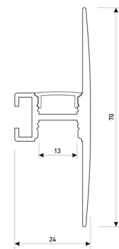

Scheme

11.7890.1041.20

1 m length wall mounted profile set.
Includes: aluminium profile (Alu6063-T5) + PC matt diffuser + Installation clips + End caps.

Scheme

11.7890.1041.33

1 m length wall mounted profile set.
Includes: aluminium profile (Alu6063-T5) + PC matt diffuser + Installation clips + End caps.

Scheme

11.7890.1042.04

2 m length wall mounted profile set.
Includes: aluminium profile (Alu6063-T5)
+ PC matt diffuser + Installation clips +
End caps.

Scheme

11.7890.1042.20

2 m length wall mounted profile set.
Includes: aluminium profile (Alu6063-T5)
+ PC matt diffuser + Installation clips +
End caps.

Scheme

11.7890.1042.33

2 m length wall mounted profile set.
Includes: aluminium profile (Alu6063-T5)
+ PC matt diffuser + Installation clips +
End caps.

Scheme

11.7890.1051.20

1 m length of wall recessed profile set.
Includes: Recessed anodized aluminium
profile (Alu6063-T5) + PC matt diffuser +
Installation clips + End caps.