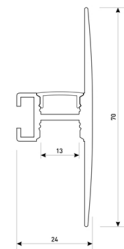

Dimensions

Product dimensions (mm)	12 x 5000 x 2,5
Packing dimensions (mm)	210 x 240 x 4
Net weight (g)	220
Gross weight (Kg)	0,27

Product

Real power (W)	24
Real luminous flux (Lm)	2479
Luminous efficiency (Lm/W)	103
Beam angle (°)	120
Life time (h)	30000
IP	20
Electrical class insulation	Class 3
Photobiological risk	0 - Exempt
Operating temperature	from -20°C to 35°C
Electrical feeding	24 VDC
Energy efficiency class	A+

Scheme

11.7890.1022.20	2 m length surface profile set. Includes: Anodized aluminium profile (Alu6063-T5) + PC opal diffuser + Installation clips + End caps.
-----------------	---

Scheme

11.7890.1031.20	1 m length 45° surface profile set. Includes: Anodized aluminium profile (Alu6063-T5) + PC opal diffuser + Installation clips + End caps.
-----------------	---

Scheme

11.7890.1032.20

2 m length 45° surface profile set.
Includes: Anodized aluminium profile (Alu6063-T5) + PC opal diffuser + Installation clips + End caps.

Scheme

11.7890.1041.04

1 m length wall mounted profile set.
Includes: aluminium profile (Alu6063-T5) + PC matt diffuser + Installation clips + End caps.

Scheme

11.7890.1041.20

1 m length wall mounted profile set.
Includes: aluminium profile (Alu6063-T5) + PC matt diffuser + Installation clips + End caps.

Scheme

11.7890.1041.33

1 m length wall mounted profile set.
Includes: aluminium profile (Alu6063-T5) + PC matt diffuser + Installation clips + End caps.