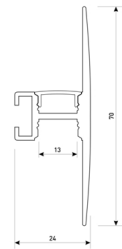

Dimensions

Product dimensions (mm)	12 x 5000 x 2,5
Packing dimensions (mm)	210 x 240 x 4
Net weight (g)	220
Gross weight (Kg)	0,27

Product

Real power (W)	24
Real luminous flux (Lm)	2479
Luminous efficiency (Lm/W)	103
Beam angle (°)	120
Life time (h)	30000
IP	20
Electrical class insulation	Class 3
Photobiological risk	0 - Exempt
Operating temperature	from -20°C to 35°C
Electrical feeding	24 VDC
Energy efficiency class	A+

Scheme

11.7890.1032.20

2 m length 45° surface profile set.
Includes: Anodized aluminium profile (Alu6063-T5) + PC opal diffuser + Installation clips + End caps.

Scheme

11.7890.1041.04

1 m length wall mounted profile set.
Includes: aluminium profile (Alu6063-T5) + PC matt diffuser + Installation clips + End caps.

Scheme

11.7890.1041.20

1 m length wall mounted profile set.
Includes: aluminium profile (Alu6063-T5) + PC matt diffuser + Installation clips + End caps.

Scheme

11.7890.1041.33

1 m length wall mounted profile set.
Includes: aluminium profile (Alu6063-T5) + PC matt diffuser + Installation clips + End caps.

Scheme

11.7890.1042.04

2 m length wall mounted profile set.
Includes: aluminium profile (Alu6063-T5)
+ PC matt diffuser + Installation clips +
End caps.

Scheme

11.7890.1042.20

2 m length wall mounted profile set.
Includes: aluminium profile (Alu6063-T5)
+ PC matt diffuser + Installation clips +
End caps.