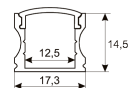

Dimensions

Product dimensions (mm)	12 x 5000 x 2,5
Packing dimensions (mm)	210 x 240 x 4
Net weight (g)	220
Gross weight (Kg)	0,27

Product

Real power (W)	24
Real luminous flux (Lm)	2479
Luminous efficiency (Lm/W)	103
Beam angle (°)	120
Life time (h)	30000
IP	20
Electrical class insulation	Class 3
Photobiological risk	0 - Exempt
Operating temperature	from -20°C to 35°C
Electrical feeding	24 VDC
Energy efficiency class	A+

Scheme

11.7890.0012.20

**2 m length recessed profile set. Includes:
Anodized aluminium profile (Alu6063-T5)
+ PC clear diffuser + Installation clips +
End caps**

Scheme

11.7890.0021.20

**1 m length surface profile set. Includes:
Anodized aluminium profile (Alu6063-T5)
+ PC clear diffuser + Installation clips +
End caps.**

Scheme

11.7890.0022.20

**2 m length surface profile set. Includes:
Anodized aluminium profile (Alu6063-T5)
+ PC clear diffuser + Installation clips +
End caps.**

Scheme

11.7890.0031.20

1 m length 45° surface profile set.
Includes: Anodized aluminium profile (Alu6063-T5) + PC clear diffuser + Installation clips + End caps.