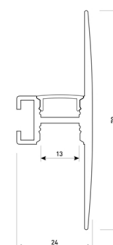

Dimensions

Product dimensions (mm)	12 x 5000 x 2,5
Packing dimensions (mm)	210 x 240 x 4
Net weight (g)	220
Gross weight (Kg)	0,27

Product

Real power (W)	24
Real luminous flux (Lm)	2479
Luminous efficiency (Lm/W)	103
Beam angle (°)	120
Life time (h)	30000
IP	20
Electrical class insulation	Class 3
Photobiological risk	0 - Exempt
Operating temperature	from -20°C to 35°C
Electrical feeding	24 VDC
Energy efficiency class	A+

Scheme

11.7890.0041.20

1 m length wall mounted profile set.
Includes: aluminium profile (Alu6063-T5) + PC clear diffuser + Installation clips + End caps.

Scheme

11.7890.0041.30 1 m length wall mounted profile set. Includes: aluminium profile (Alu6063-T5)+ PC clear diffuser + Installation clips +End caps.

Scheme

11.7890.0042.04

2 m length wall mounted profile set.
Includes: aluminium profile (Alu6063-T5)
+ PC clear diffuser + Installation clips +
End caps.

Scheme

11.7890.0042.20

2 m length wall mounted profile set.
Includes: aluminium profile (Alu6063-T5)
+ PC clear diffuser + Installation clips +
End caps.

Scheme

11.7890.0042.33

2 m length wall mounted profile set.
Includes: aluminium profile (Alu6063-T5)
+ PC clear diffuser + Installation clips +
End caps.

Scheme

11.7890.0051.20

1 m length of wall recessed profile set.
Includes: Recessed anodized aluminium
profile (Alu6063-T5) + PC clear diffuser +
Installation clips + End caps.