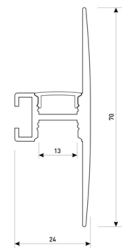

Scheme

11.7890.1041.20

1 m length wall mounted profile set.
Includes: aluminium profile (Alu6063-T5) + PC matt diffuser + Installation clips + End caps.

Scheme

11.7890.1041.33

1 m length wall mounted profile set.
Includes: aluminium profile (Alu6063-T5) + PC matt diffuser + Installation clips + End caps.

Scheme

11.7890.1042.04

2 m length wall mounted profile set.
Includes: aluminium profile (Alu6063-T5)
+ PC matt diffuser + Installation clips +
End caps.

Scheme

11.7890.1042.20

2 m length wall mounted profile set.
Includes: aluminium profile (Alu6063-T5)
+ PC matt diffuser + Installation clips +
End caps.

Scheme

11.7890.1042.33

2 m length wall mounted profile set.
Includes: aluminium profile (Alu6063-T5)
+ PC matt diffuser + Installation clips +
End caps.

Scheme

11.7890.1051.20

1 m length of wall recessed profile set.
Includes: Recessed anodized aluminium
profile (Alu6063-T5) + PC matt diffuser +
Installation clips + End caps.