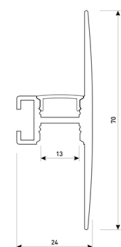

Dimensions

Product dimensions (mm)	12 x 5000 x 2,5
Packing dimensions (mm)	210 x 240 x 4
Net weight (g)	220
Gross weight (Kg)	0,27

Product

Real power (W)	24
Real luminous flux (Lm)	2479
Luminous efficiency (Lm/W)	103
Beam angle (°)	120
Life time (h)	30000
IP	20
Electrical class insulation	Class 3
Photobiological risk	0 - Exempt
Operating temperature	from -20°C to 35°C
Electrical feeding	24 VDC
Energy efficiency class	A+

Scheme

11.7890.0032.20

2 m length 45° surface profile set.
Includes: Anodized aluminium profile (Alu6063-T5) + PC clear diffuser + Installation clips + End caps.

Scheme

11.7890.0041.04

1 m length wall mounted profile set.
Includes: aluminium profile (Alu6063-T5) + PC clear diffuser + Installation clips + End caps.

Scheme

11.7890.0041.20

1 m length wall mounted profile set.
Includes: aluminium profile (Alu6063-T5) + PC clear diffuser + Installation clips + End caps.

Scheme

11.7890.0041.30 1 m length wall mounted profile set. Includes: aluminium profile (Alu6063-T5)+ PC clear diffuser + Installation clips +End caps.