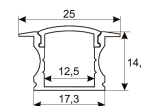

Scheme

11.7890.0012.20

**2 m length recessed profile set. Includes:
Anodized aluminium profile (Alu6063-T5)
+ PC clear diffuser + Installation clips +
End caps**