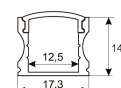

11.7890.1031.20	1 m length 45° surface profile set. Includes: Anodized aluminium profile (Alu6063-T5) + PC opal diffuser + Installation clips + End caps.