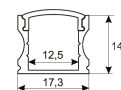

11.7890.1022.20	2 m length surface profile set. Includes: Anodized aluminium profile (Alu6063-T5) + PC opal diffuser + Installation clips + End caps.

Scheme