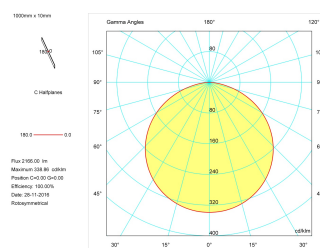

Photometry

Photometry

Accessories

11.1801.7010.00	30W Power supply driver from the Troll family Standard DriverP.