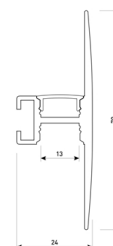

Dimensions

Product dimensions (mm)	12 x 5000 x 2,5
Packing dimensions (mm)	210 x 240 x 4
Net weight (g)	220
Gross weight (Kg)	0,27

Product

Real power (W)	24
Real luminous flux (Lm)	2479
Luminous efficiency (Lm/W)	103
Beam angle (°)	120
Life time (h)	30000
IP	20
Electrical class insulation	Class 3
Photobiological risk	0 - Exempt
Operating temperature	from -20°C to 35°C
Electrical feeding	24 VDC
Energy efficiency class	A+

Scheme

11.7890.0032.20

2 m length 45° surface profile set.
Includes: Anodized aluminium profile (Alu6063-T5) + PC clear diffuser + Installation clips + End caps.

Scheme

11.7890.0041.04

1 m length wall mounted profile set.
Includes: aluminium profile (Alu6063-T5) + PC clear diffuser + Installation clips + End caps.

Scheme

11.7890.0041.20

1 m length wall mounted profile set.
Includes: aluminium profile (Alu6063-T5) + PC clear diffuser + Installation clips + End caps.

Scheme

11.7890.0041.30 1 m length wall mounted profile set. Includes: aluminium profile (Alu6063-T5)+ PC clear diffuser + Installation clips +End caps.

Scheme

11.7890.0042.04

2 m length wall mounted profile set.
Includes: aluminium profile (Alu6063-T5)
+ PC clear diffuser + Installation clips +
End caps.

Scheme

11.7890.0042.20

2 m length wall mounted profile set.
Includes: aluminium profile (Alu6063-T5)
+ PC clear diffuser + Installation clips +
End caps.