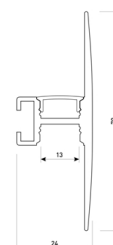

Dimensions

Product dimensions (mm)	12 x 5000 x 2,5
Packing dimensions (mm)	210 x 240 x 4
Net weight (g)	220
Gross weight (Kg)	0,27

Product

Real power (W)	24
Real luminous flux (Lm)	2479
Luminous efficiency (Lm/W)	103
Beam angle (°)	120
Life time (h)	30000
IP	20
Electrical class insulation	Class 3
Photobiological risk	0 - Exempt
Operating temperature	from -20°C to 35°C
Electrical feeding	24 VDC
Energy efficiency class	A+

Scheme

11.7890.0041.20

1 m length wall mounted profile set.
Includes: aluminium profile (Alu6063-T5) + PC clear diffuser + Installation clips + End caps.

Scheme

11.7890.0041.30 1 m length wall mounted profile set. Includes: aluminium profile (Alu6063-T5)+ PC clear diffuser + Installation clips +End caps.

Scheme

11.7890.0042.04

2 m length wall mounted profile set.
Includes: aluminium profile (Alu6063-T5)
+ PC clear diffuser + Installation clips +
End caps.

Scheme

11.7890.0042.20

2 m length wall mounted profile set.
Includes: aluminium profile (Alu6063-T5)
+ PC clear diffuser + Installation clips +
End caps.

Scheme

11.7890.0042.33

2 m length wall mounted profile set.
Includes: aluminium profile (Alu6063-T5)
+ PC clear diffuser + Installation clips +
End caps.

Scheme

11.7890.0051.20

1 m length of wall recessed profile set.
Includes: Recessed anodized aluminium
profile (Alu6063-T5) + PC clear diffuser +
Installation clips + End caps.