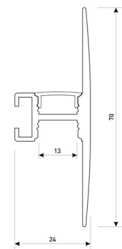

Scheme

11.7890.1041.20

1 m length wall mounted profile set.
Includes: aluminium profile (Alu6063-T5) + PC matt diffuser + Installation clips + End caps.

Scheme

11.7890.1041.33

1 m length wall mounted profile set.
Includes: aluminium profile (Alu6063-T5) + PC matt diffuser + Installation clips + End caps.

Scheme

11.7890.1042.04

2 m length wall mounted profile set.
Includes: aluminium profile (Alu6063-T5)
+ PC matt diffuser + Installation clips +
End caps.

Scheme

11.7890.1042.20

2 m length wall mounted profile set.
Includes: aluminium profile (Alu6063-T5)
+ PC matt diffuser + Installation clips +
End caps.

Scheme

11.7890.1042.33

2 m length wall mounted profile set.
Includes: aluminium profile (Alu6063-T5)
+ PC matt diffuser + Installation clips +
End caps.

Scheme

11.7890.1051.20

1 m length of wall recessed profile set.
Includes: Recessed anodized aluminium
profile (Alu6063-T5) + PC matt diffuser +
Installation clips + End caps.