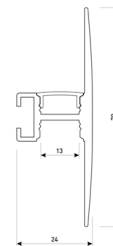

Dimensions

Product dimensions (mm)	12 x 5000 x 2,5
Packing dimensions (mm)	210 x 240 x 4
Net weight (g)	220
Gross weight (Kg)	0,27

Product

Real power (W)	24
Real luminous flux (Lm)	2479
Luminous efficiency (Lm/W)	103
Beam angle (°)	120
Life time (h)	30000
IP	20
Electrical class insulation	Class 3
Photobiological risk	0 - Exempt
Operating temperature	from -20°C to 35°C
Electrical feeding	24 VDC
Energy efficiency class	A+

Scheme

11.7890.0032.20

2 m length 45° surface profile set.
Includes: Anodized aluminium profile (Alu6063-T5) + PC clear diffuser + Installation clips + End caps.

Scheme

11.7890.0041.04

1 m length wall mounted profile set.
Includes: aluminium profile (Alu6063-T5) + PC clear diffuser + Installation clips + End caps.

Scheme

11.7890.0041.20

1 m length wall mounted profile set.
Includes: aluminium profile (Alu6063-T5) + PC clear diffuser + Installation clips + End caps.

Scheme

11.7890.0041.30 1 m length wall mounted profile set. Includes: aluminium profile (Alu6063-T5)+ PC clear diffuser + Installation clips +End caps.

Scheme

11.7890.0042.04

2 m length wall mounted profile set.
Includes: aluminium profile (Alu6063-T5)
+ PC clear diffuser + Installation clips +
End caps.

Scheme

11.7890.0042.20

2 m length wall mounted profile set.
Includes: aluminium profile (Alu6063-T5)
+ PC clear diffuser + Installation clips +
End caps.