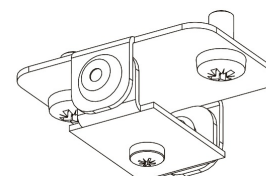

Scheme

11.7890.0052.20

2 m length of wall recessed profile set.
Includes: Recessed anodized aluminium profile (Alu6063-T5) + PC clear diffuser + Installation clips + End caps.

Scheme

11.7890.0401.20

Aluminium profile Iraty. Length 2m

Scheme

11.7890.0402.00	30° frosted diffuser for profiles Irati & Luna. Length 2 m.
11.7890.0403.00	60° frosted diffuser for profiles Irati & Luna. Length 2 m.
11.7890.0404.00	90° frosted diffuser for profiles Irati & Luna. Length 2 m.
11.7890.0405.00	Opal diffuser for profiles Irati & Luna. Length 2 m.
11.7890.0406.00	Transparent diffuser for profiles Irati & Luna. Length 2 m.
11.7890.0407.00	Frosted diffuser for profiles Irati & Luna. Length 2 m.
11.7890.0409.20	set of end caps for aluminium profile Irati. (2 units by ref.)
11.7890.0410.00	Set of installationclamps for profiles Irati & Luna. (2 units/ref.)

Scheme

11.7890.0411.00

Joint-ball accessory for aluminium profiles Roncal, Itaty & Luna. (1 unit by reference)

Scheme