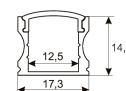

Dimensions

Product dimensions (mm)	12 x 5000 x 2,5
Packing dimensions (mm)	210 x 240 x 4
Net weight (g)	220
Gross weight (Kg)	0,27

Product

Real power (W)	24
Real luminous flux (Lm)	2479
Luminous efficiency (Lm/W)	103
Beam angle (°)	120
Life time (h)	30000
IP	20
Electrical class insulation	Class 3
Photobiological risk	0 - Exempt
Operating temperature	from -20°C to 35°C
Electrical feeding	24 VDC
Energy efficiency class	A+

Scheme

11.7890.0012.20

**2 m length recessed profile set. Includes:
Anodized aluminium profile (Alu6063-T5)
+ PC clear diffuser + Installation clips +
End caps**

Scheme

11.7890.0021.20

**1 m length surface profile set. Includes:
Anodized aluminium profile (Alu6063-T5)
+ PC clear diffuser + Installation clips +
End caps.**

Scheme

11.7890.0022.20

**2 m length surface profile set. Includes:
Anodized aluminium profile (Alu6063-T5)
+ PC clear diffuser + Installation clips +
End caps.**

Scheme

11.7890.0031.20

1 m length 45° surface profile set.
Includes: Anodized aluminium profile (Alu6063-T5) + PC clear diffuser + Installation clips + End caps.