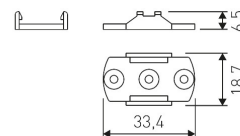

Scheme

11.7890.0052.20

2 m length of wall recessed profile set.
Includes: Recessed anodized aluminium profile (Alu6063-T5) + PC clear diffuser + Installation clips + End caps.

Scheme

11.7890.0401.20

Aluminium profile Iraty. Length 2m

Scheme

11.7890.0402.00	30° frosted diffuser for profiles Irati & Luna. Length 2 m.
11.7890.0403.00	60° frosted diffuser for profiles Irati & Luna. Length 2 m.
11.7890.0404.00	90° frosted diffuser for profiles Irati & Luna. Length 2 m.
11.7890.0405.00	Opal diffuser for profiles Irati & Luna. Length 2 m.
11.7890.0406.00	Transparent diffuser for profiles Irati & Luna. Length 2 m.
11.7890.0407.00	Frosted diffuser for profiles Irati & Luna. Length 2 m.
11.7890.0409.20	set of end caps for aluminium profile Irati. (2 units by ref.)
11.7890.0410.00	Set of installationclamps for profiles Irati & Luna. (2 units/ref.)

Scheme

11.7890.0411.00

Joint-ball accessory for aluminium profiles Roncal, Itaty & Luna. (1 unit by reference)

Scheme