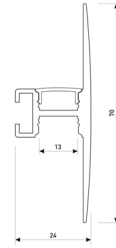

Scheme

11.7890.1032.20

**2 m length 45° surface profile set.**  
**Includes: Anodized aluminium profile (Alu6063-T5) + PC opal diffuser + Installation clips + End caps.**

Scheme

11.7890.1041.04

**1 m length wall mounted profile set.**  
**Includes: aluminium profile (Alu6063-T5) + PC matt diffuser + Installation clips + End caps.**

Scheme

11.7890.1041.20

**1 m length wall mounted profile set.**  
**Includes: aluminium profile (Alu6063-T5) + PC matt diffuser + Installation clips + End caps.**

Scheme

11.7890.1041.33

**1 m length wall mounted profile set.**  
**Includes: aluminium profile (Alu6063-T5) + PC matt diffuser + Installation clips + End caps.**

Scheme

11.7890.1042.04

**2 m length wall mounted profile set.**  
**Includes: aluminium profile (Alu6063-T5)**  
**+ PC matt diffuser + Installation clips +**  
**End caps.**

Scheme

11.7890.1042.20

**2 m length wall mounted profile set.**  
**Includes: aluminium profile (Alu6063-T5)**  
**+ PC matt diffuser + Installation clips +**  
**End caps.**