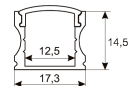

Scheme

11.7890.0031.20

1 m length 45° surface profile set.
Includes: Anodized aluminium profile (Alu6063-T5) + PC clear diffuser + Installation clips + End caps.

Scheme