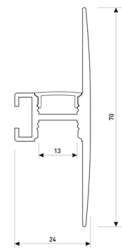

Scheme

11.7890.1041.20

**1 m length wall mounted profile set.**  
**Includes: aluminium profile (Alu6063-T5) + PC matt diffuser + Installation clips + End caps.**

Scheme

11.7890.1041.33

**1 m length wall mounted profile set.**  
**Includes: aluminium profile (Alu6063-T5) + PC matt diffuser + Installation clips + End caps.**

Scheme

11.7890.1042.04

**2 m length wall mounted profile set.**  
**Includes: aluminium profile (Alu6063-T5)**  
**+ PC matt diffuser + Installation clips +**  
**End caps.**

Scheme

11.7890.1042.20

**2 m length wall mounted profile set.**  
**Includes: aluminium profile (Alu6063-T5)**  
**+ PC matt diffuser + Installation clips +**  
**End caps.**

Scheme

11.7890.1042.33

**2 m length wall mounted profile set.**  
**Includes: aluminium profile (Alu6063-T5)**  
**+ PC matt diffuser + Installation clips +**  
**End caps.**

Scheme

11.7890.1051.20

**1 m length of wall recessed profile set.**  
**Includes: Recessed anodized aluminium**  
**profile (Alu6063-T5) + PC matt diffuser +**  
**Installation clips + End caps.**