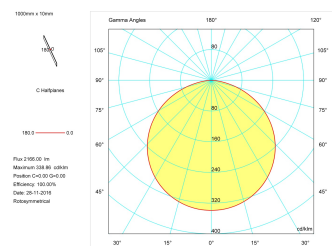

Photometry

Photometry

Accessories

11.1801.7010.00	30W Power supply driver from the Troll family Standard DriverP.