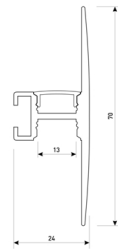

Dimensions

Product dimensions (mm)	12 x 5000 x 2,5
Packing dimensions (mm)	210 x 240 x 4
Net weight (g)	220
Gross weight (Kg)	0,27

Product

Real power (W)	24
Real luminous flux (Lm)	24738
Luminous efficiency (Lm/W)	101
Beam angle (°)	120
Life time (h)	30000
IP	20
Electrical class insulation	Class 3
Photobiological risk	0 - Exempt
Operating temperature	from -20°C to 35°C
Electrical feeding	24 VDC
Energy efficiency class	A+

Scheme

11.7890.0032.20

2 m length 45° surface profile set.
Includes: Anodized aluminium profile (Alu6063-T5) + PC clear diffuser + Installation clips + End caps.

Scheme

11.7890.0041.04

1 m length wall mounted profile set.
Includes: aluminium profile (Alu6063-T5) + PC clear diffuser + Installation clips + End caps.

Scheme

11.7890.0041.20

1 m length wall mounted profile set.
Includes: aluminium profile (Alu6063-T5) + PC clear diffuser + Installation clips + End caps.

Scheme

11.7890.0041.30 1 m length wall mounted profile set. Includes: aluminium profile (Alu6063-T5)+ PC clear diffuser + Installation clips +End caps.

Scheme

11.7890.0042.04

2 m length wall mounted profile set.
Includes: aluminium profile (Alu6063-T5)
+ PC clear diffuser + Installation clips +
End caps.

Scheme

11.7890.0042.20

2 m length wall mounted profile set.
Includes: aluminium profile (Alu6063-T5)
+ PC clear diffuser + Installation clips +
End caps.