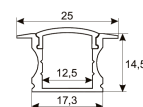

11.7890.1021.20	1 m length surface profile set. Includes: Anodized aluminium profile (Alu6063-T5) + PC opal diffuser + Installation clips + End caps.

Scheme