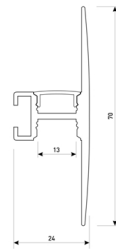

Scheme

11.7890.1032.20

2 m length 45° surface profile set.
Includes: Anodized aluminium profile (Alu6063-T5) + PC opal diffuser + Installation clips + End caps.

Scheme

11.7890.1041.04

1 m length wall mounted profile set.
Includes: aluminium profile (Alu6063-T5) + PC matt diffuser + Installation clips + End caps.

Scheme

11.7890.1041.20

1 m length wall mounted profile set.
Includes: aluminium profile (Alu6063-T5) + PC matt diffuser + Installation clips + End caps.

Scheme

11.7890.1041.33

1 m length wall mounted profile set.
Includes: aluminium profile (Alu6063-T5) + PC matt diffuser + Installation clips + End caps.

Scheme

11.7890.1042.04

2 m length wall mounted profile set.
Includes: aluminium profile (Alu6063-T5)
+ PC matt diffuser + Installation clips +
End caps.

Scheme

11.7890.1042.20

2 m length wall mounted profile set.
Includes: aluminium profile (Alu6063-T5)
+ PC matt diffuser + Installation clips +
End caps.