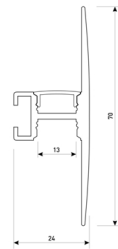

Scheme

11.7890.0032.20

**2 m length 45° surface profile set.**  
**Includes: Anodized aluminium profile (Alu6063-T5) + PC clear diffuser + Installation clips + End caps.**

Scheme

11.7890.0041.04

**1 m length wall mounted profile set.**  
**Includes: aluminium profile (Alu6063-T5) + PC clear diffuser + Installation clips + End caps.**

Scheme

11.7890.0041.20

**1 m length wall mounted profile set.**  
**Includes: aluminium profile (Alu6063-T5) + PC clear diffuser + Installation clips + End caps.**

Scheme

**11.7890.0041.30** 1 m length wall mounted profile set. Includes: aluminium profile (Alu6063-T5)+ PC clear diffuser + Installation clips +End caps.

Scheme

**11.7890.0042.04**

**2 m length wall mounted profile set.**  
Includes: aluminium profile (Alu6063-T5)  
+ PC clear diffuser + Installation clips +  
End caps.

Scheme

**11.7890.0042.20**

**2 m length wall mounted profile set.**  
Includes: aluminium profile (Alu6063-T5)  
+ PC clear diffuser + Installation clips +  
End caps.