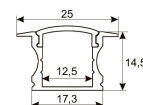

11.7890.1012.20	2 m length recessed profile set. Includes: Anodized aluminium profile (Alu6063-T5) + PC opal diffuser + Installation clips + End caps

Scheme