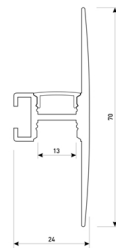

Scheme

11.7890.1041.20

1 m length wall mounted profile set.
Includes: aluminium profile (Alu6063-T5) + PC matt diffuser + Installation clips + End caps.

Scheme

11.7890.1041.33

1 m length wall mounted profile set.
Includes: aluminium profile (Alu6063-T5) + PC matt diffuser + Installation clips + End caps.

Scheme

11.7890.1042.04

2 m length wall mounted profile set.
Includes: aluminium profile (Alu6063-T5)
+ PC matt diffuser + Installation clips +
End caps.

Scheme

11.7890.1042.20

2 m length wall mounted profile set.
Includes: aluminium profile (Alu6063-T5)
+ PC matt diffuser + Installation clips +
End caps.

Scheme

11.7890.1042.33

2 m length wall mounted profile set.
Includes: aluminium profile (Alu6063-T5)
+ PC matt diffuser + Installation clips +
End caps.

Scheme

11.7890.1051.20

1 m length of wall recessed profile set.
Includes: Recessed anodized aluminium
profile (Alu6063-T5) + PC matt diffuser +
Installation clips + End caps.