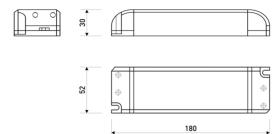

Scheme

11.1801.7012.00

120W Power supply driver from the Troll family Standard DriverP.