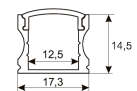

Scheme

11.7890.0022.20

**2 m length surface profile set. Includes:
Anodized aluminium profile (Alu6063-T5)
+ PC clear diffuser + Installation clips +
End caps.**