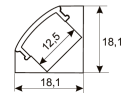

11.7890.1041.04

1 m length wall mounted profile set.
Includes: aluminium profile (Alu6063-T5) + PC matt diffuser + Installation clips + End caps.