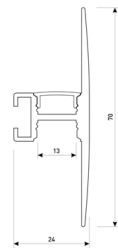

Scheme

11.7890.0041.20

**1 m length wall mounted profile set.**  
**Includes: aluminium profile (Alu6063-T5) + PC clear diffuser + Installation clips + End caps.**

Scheme

**11.7890.0041.30** 1 m length wall mounted profile set. Includes: aluminium profile (Alu6063-T5)+ PC clear diffuser + Installation clips +End caps.

Scheme

**11.7890.0042.04**

**2 m length wall mounted profile set.**  
Includes: aluminium profile (Alu6063-T5)  
+ PC clear diffuser + Installation clips +  
End caps.

Scheme

**11.7890.0042.20**

**2 m length wall mounted profile set.**  
Includes: aluminium profile (Alu6063-T5)  
+ PC clear diffuser + Installation clips +  
End caps.

Scheme

**11.7890.0042.33**

**2 m length wall mounted profile set.**  
Includes: aluminium profile (Alu6063-T5)  
+ PC clear diffuser + Installation clips +  
End caps.

Scheme

**11.7890.0051.20**

**1 m length of wall recessed profile set.**  
Includes: Recessed anodized aluminium  
profile (Alu6063-T5) + PC clear diffuser +  
Installation clips + End caps.