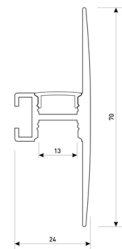

Scheme

11.7890.1041.20

**1 m length wall mounted profile set.**  
**Includes: aluminium profile (Alu6063-T5) + PC matt diffuser + Installation clips + End caps.**

Scheme

11.7890.1041.33

**1 m length wall mounted profile set.**  
**Includes: aluminium profile (Alu6063-T5) + PC matt diffuser + Installation clips + End caps.**

Scheme

11.7890.1042.04

**2 m length wall mounted profile set.**  
**Includes: aluminium profile (Alu6063-T5)**  
**+ PC matt diffuser + Installation clips +**  
**End caps.**

Scheme

11.7890.1042.20

**2 m length wall mounted profile set.**  
**Includes: aluminium profile (Alu6063-T5)**  
**+ PC matt diffuser + Installation clips +**  
**End caps.**

Scheme

11.7890.1042.33

**2 m length wall mounted profile set.**  
**Includes: aluminium profile (Alu6063-T5)**  
**+ PC matt diffuser + Installation clips +**  
**End caps.**

Scheme

11.7890.1051.20

**1 m length of wall recessed profile set.**  
**Includes: Recessed anodized aluminium**  
**profile (Alu6063-T5) + PC matt diffuser +**  
**Installation clips + End caps.**