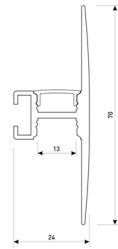

Scheme

11.7890.0032.20

**2 m length 45° surface profile set.**  
**Includes: Anodized aluminium profile (Alu6063-T5) + PC clear diffuser + Installation clips + End caps.**

Scheme

11.7890.0041.04

**1 m length wall mounted profile set.**  
**Includes: aluminium profile (Alu6063-T5) + PC clear diffuser + Installation clips + End caps.**

Scheme

11.7890.0041.20

**1 m length wall mounted profile set.**  
**Includes: aluminium profile (Alu6063-T5) + PC clear diffuser + Installation clips + End caps.**

Scheme

**11.7890.0041.30** 1 m length wall mounted profile set. Includes: aluminium profile (Alu6063-T5)+ PC clear diffuser + Installation clips +End caps.

Scheme

**11.7890.0042.04**

**2 m length wall mounted profile set.**  
Includes: aluminium profile (Alu6063-T5)  
+ PC clear diffuser + Installation clips +  
End caps.

Scheme

**11.7890.0042.20**

**2 m length wall mounted profile set.**  
Includes: aluminium profile (Alu6063-T5)  
+ PC clear diffuser + Installation clips +  
End caps.