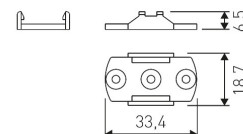

Scheme

11.7890.0052.20

2 m length of wall recessed profile set.
Includes: Recessed anodized aluminium profile (Alu6063-T5) + PC clear diffuser + Installation clips + End caps.

Scheme

11.7890.0401.20

Aluminium profile Iraty. Length 2m

Scheme

11.7890.0402.00

30° frosted diffuser for profiles Irati & Luna. Length 2 m.

11.7890.0403.00

60° frosted diffuser for profiles Irati & Luna. Length 2 m.

11.7890.0404.00

90° frosted diffuser for profiles Irati & Luna. Length 2 m.

11.7890.0405.00

Opal diffuser for profiles Irati & Luna. Length 2 m.

11.7890.0406.00

Transparent diffuser for profiles Irati & Luna. Length 2 m.

11.7890.0407.00

Frosted diffuser for profiles Irati & Luna. Length 2 m.

11.7890.0409.20

set of end caps for aluminium profile Irati. (2 units by ref.)

11.7890.0410.00

Set of installationclamps for profiles Irati & Luna. (2 units/ref.)

Scheme

11.7890.0411.00

Joint-ball accessory for aluminium profiles Roncal, Itaty & Luna. (1 unit by reference)

Scheme