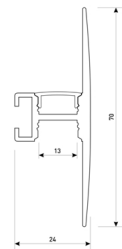

Dimensions

Product dimensions (mm)	12 x 5000 x 2,5
Packing dimensions (mm)	210 x 240 x 4
Net weight (g)	220
Gross weight (Kg)	0,27

Product

Real power (W)	24
Real luminous flux (Lm)	24738
Luminous efficiency (Lm/W)	101
Beam angle (°)	120
Life time (h)	30000
IP	20
Electrical class insulation	Class 3
Photobiological risk	0 - Exempt
Operating temperature	from -20°C to 35°C
Electrical feeding	24 VDC
Energy efficiency class	A+

Scheme

11.7890.1022.20	2 m length surface profile set. Includes: Anodized aluminium profile (Alu6063-T5) + PC opal diffuser + Installation clips + End caps.
-----------------	---

Scheme

11.7890.1031.20	1 m length 45° surface profile set. Includes: Anodized aluminium profile (Alu6063-T5) + PC opal diffuser + Installation clips + End caps.
-----------------	---

Scheme

11.7890.1032.20

2 m length 45° surface profile set.
Includes: Anodized aluminium profile (Alu6063-T5) + PC opal diffuser + Installation clips + End caps.

Scheme

11.7890.1041.04

1 m length wall mounted profile set.
Includes: aluminium profile (Alu6063-T5) + PC matt diffuser + Installation clips + End caps.

Scheme

11.7890.1041.20

1 m length wall mounted profile set.
Includes: aluminium profile (Alu6063-T5) + PC matt diffuser + Installation clips + End caps.

Scheme

11.7890.1041.33

1 m length wall mounted profile set.
Includes: aluminium profile (Alu6063-T5) + PC matt diffuser + Installation clips + End caps.