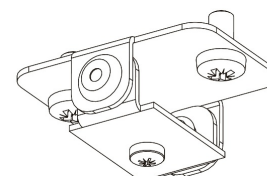

Scheme

11.7890.0052.20

2 m length of wall recessed profile set.
Includes: Recessed anodized aluminium profile (Alu6063-T5) + PC clear diffuser + Installation clips + End caps.

Scheme

11.7890.0401.20

Aluminium profile Iraty. Length 2m

Scheme

11.7890.0402.00	30° frosted diffuser for profiles Irati & Luna. Length 2 m.
11.7890.0403.00	60° frosted diffuser for profiles Irati & Luna. Length 2 m.
11.7890.0404.00	90° frosted diffuser for profiles Irati & Luna. Length 2 m.
11.7890.0405.00	Opal diffuser for profiles Irati & Luna. Length 2 m.
11.7890.0406.00	Transparent diffuser for profiles Irati & Luna. Length 2 m.
11.7890.0407.00	Frosted diffuser for profiles Irati & Luna. Length 2 m.
11.7890.0409.20	set of end caps for aluminium profile Irati. (2 units by ref.)
11.7890.0410.00	Set of installationclamps for profiles Irati & Luna. (2 units/ref.)

Scheme

11.7890.0411.00

Joint-ball accessory for aluminium profiles Roncal, Itaty & Luna. (1 unit by reference)

Scheme