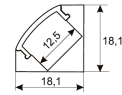

Scheme

11.7890.1032.20

2 m length 45° surface profile set.
Includes: Anodized aluminium profile (Alu6063-T5) + PC opal diffuser + Installation clips + End caps.

Scheme