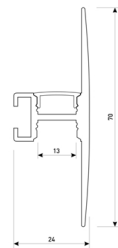

Dimensions

Product dimensions (mm)	12 x 5000 x 2,5
Packing dimensions (mm)	210 x 240 x 4
Net weight (g)	220
Gross weight (Kg)	0,27

Product

Real power (W)	24
Real luminous flux (Lm)	24738
Luminous efficiency (Lm/W)	101
Beam angle (°)	120
Life time (h)	30000
IP	20
Electrical class insulation	Class 3
Photobiological risk	0 - Exempt
Operating temperature	from -20°C to 35°C
Electrical feeding	24 VDC
Energy efficiency class	A+

Scheme

11.7890.0041.20

1 m length wall mounted profile set.
Includes: aluminium profile (Alu6063-T5) + PC clear diffuser + Installation clips + End caps.

Scheme

11.7890.0041.30 1 m length wall mounted profile set. Includes: aluminium profile (Alu6063-T5)+ PC clear diffuser + Installation clips +End caps.

Scheme

11.7890.0042.04

2 m length wall mounted profile set.
Includes: aluminium profile (Alu6063-T5)
+ PC clear diffuser + Installation clips +
End caps.

Scheme

11.7890.0042.20

2 m length wall mounted profile set.
Includes: aluminium profile (Alu6063-T5)
+ PC clear diffuser + Installation clips +
End caps.

Scheme

11.7890.0042.33

2 m length wall mounted profile set.
Includes: aluminium profile (Alu6063-T5)
+ PC clear diffuser + Installation clips +
End caps.

Scheme

11.7890.0051.20

1 m length of wall recessed profile set.
Includes: Recessed anodized aluminium
profile (Alu6063-T5) + PC clear diffuser +
Installation clips + End caps.