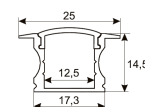

11.7890.1021.20	1 m length surface profile set. Includes: Anodized aluminium profile (Alu6063-T5) + PC opal diffuser + Installation clips + End caps.

Scheme