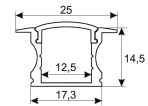

Scheme

11.7890.0012.20

**2 m length recessed profile set. Includes:
Anodized aluminium profile (Alu6063-T5)
+ PC clear diffuser + Installation clips +
End caps**