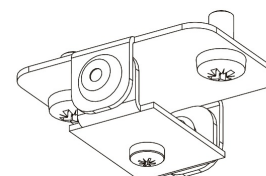

Scheme

11.7890.0052.20

2 m length of wall recessed profile set.
Includes: Recessed anodized aluminium profile (Alu6063-T5) + PC clear diffuser + Installation clips + End caps.

Scheme

11.7890.0401.20

Aluminium profile Iraty. Length 2m

Scheme

11.7890.0402.00

30° frosted diffuser for profiles Irati & Luna. Length 2 m.

11.7890.0403.00

60° frosted diffuser for profiles Irati & Luna. Length 2 m.

11.7890.0404.00

90° frosted diffuser for profiles Irati & Luna. Length 2 m.

11.7890.0405.00

Opal diffuser for profiles Irati & Luna. Length 2 m.

11.7890.0406.00

Transparent diffuser for profiles Irati & Luna. Length 2 m.

11.7890.0407.00

Frosted diffuser for profiles Irati & Luna. Length 2 m.

11.7890.0409.20

set of end caps for aluminium profile Irati. (2 units by ref.)

11.7890.0410.00

Set of installationclamps for profiles Irati & Luna. (2 units/ref.)

Scheme

11.7890.0411.00

Joint-ball accessory for aluminium profiles Roncal, Itaty & Luna. (1 unit by reference)

Scheme