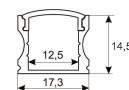

11.7890.1022.20	2 m length surface profile set. Includes: Anodized aluminium profile (Alu6063-T5) + PC opal diffuser + Installation clips + End caps.

Scheme