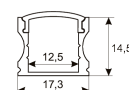

Dimensions

Product dimensions (mm)	12 x 5000 x 2,5
Packing dimensions (mm)	210 x 240 x 4
Net weight (g)	220
Gross weight (Kg)	0,27

Product

Real power (W)	24
Real luminous flux (Lm)	24738
Luminous efficiency (Lm/W)	101
Beam angle (°)	120
Life time (h)	30000
IP	20
Electrical class insulation	Class 3
Photobiological risk	0 - Exempt
Operating temperature	from -20°C to 35°C
Electrical feeding	24 VDC
Energy efficiency class	A+

Scheme

11.7890.1012.20	2 m length recessed profile set. Includes: Anodized aluminium profile (Alu6063-T5) + PC opal diffuser + Installation clips + End caps
-----------------	---

Scheme

11.7890.1021.20	1 m length surface profile set. Includes: Anodized aluminium profile (Alu6063-T5) + PC opal diffuser + Installation clips + End caps.
-----------------	---

Scheme

11.7890.1022.20	2 m length surface profile set. Includes: Anodized aluminium profile (Alu6063-T5) + PC opal diffuser + Installation clips + End caps.
-----------------	---

Scheme

11.7890.1031.20	1 m length 45° surface profile set. Includes: Anodized aluminium profile (Alu6063-T5) + PC opal diffuser + Installation clips + End caps.
-----------------	---