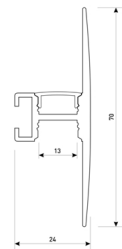

Scheme

11.7890.1022.20	2 m length surface profile set. Includes: Anodized aluminium profile (Alu6063-T5) + PC opal diffuser + Installation clips + End caps.
-----------------	---

Scheme

11.7890.1031.20	1 m length 45° surface profile set. Includes: Anodized aluminium profile (Alu6063-T5) + PC opal diffuser + Installation clips + End caps.
-----------------	---

Scheme

11.7890.1032.20

**2 m length 45° surface profile set.**  
**Includes: Anodized aluminium profile (Alu6063-T5) + PC opal diffuser + Installation clips + End caps.**

Scheme

11.7890.1041.04

**1 m length wall mounted profile set.**  
**Includes: aluminium profile (Alu6063-T5) + PC matt diffuser + Installation clips + End caps.**

Scheme

11.7890.1041.20

**1 m length wall mounted profile set.**  
**Includes: aluminium profile (Alu6063-T5) + PC matt diffuser + Installation clips + End caps.**

Scheme

11.7890.1041.33

**1 m length wall mounted profile set.**  
**Includes: aluminium profile (Alu6063-T5) + PC matt diffuser + Installation clips + End caps.**