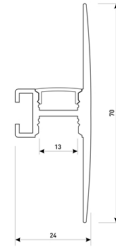

Scheme

11.7890.1032.20

2 m length 45° surface profile set.
Includes: Anodized aluminium profile (Alu6063-T5) + PC opal diffuser + Installation clips + End caps.

Scheme

11.7890.1041.04

1 m length wall mounted profile set.
Includes: aluminium profile (Alu6063-T5) + PC matt diffuser + Installation clips + End caps.

Scheme

11.7890.1041.20

1 m length wall mounted profile set.
Includes: aluminium profile (Alu6063-T5) + PC matt diffuser + Installation clips + End caps.

Scheme

11.7890.1041.33

1 m length wall mounted profile set.
Includes: aluminium profile (Alu6063-T5) + PC matt diffuser + Installation clips + End caps.

Scheme

11.7890.1042.04

2 m length wall mounted profile set.
Includes: aluminium profile (Alu6063-T5)
+ PC matt diffuser + Installation clips +
End caps.

Scheme

11.7890.1042.20

2 m length wall mounted profile set.
Includes: aluminium profile (Alu6063-T5)
+ PC matt diffuser + Installation clips +
End caps.