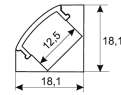

Scheme

11.7890.1032.20

2 m length 45° surface profile set.
Includes: Anodized aluminium profile (Alu6063-T5) + PC opal diffuser + Installation clips + End caps.

Scheme