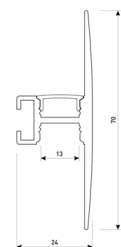

Dimensions

Product dimensions (mm)	12 x 5000 x 2,5
Packing dimensions (mm)	210 x 240 x 4
Net weight (g)	220
Gross weight (Kg)	0,27

Product

Real power (W)	24
Real luminous flux (Lm)	24738
Luminous efficiency (Lm/W)	101
Beam angle (°)	120
Life time (h)	30000
IP	20
Electrical class insulation	Class 3
Photobiological risk	0 - Exempt
Operating temperature	from -20°C to 35°C
Electrical feeding	24 VDC
Energy efficiency class	A+

Scheme

11.7890.0032.20

2 m length 45° surface profile set.
Includes: Anodized aluminium profile (Alu6063-T5) + PC clear diffuser + Installation clips + End caps.

Scheme

11.7890.0041.04

1 m length wall mounted profile set.
Includes: aluminium profile (Alu6063-T5) + PC clear diffuser + Installation clips + End caps.

Scheme

11.7890.0041.20

1 m length wall mounted profile set.
Includes: aluminium profile (Alu6063-T5) + PC clear diffuser + Installation clips + End caps.

Scheme

11.7890.0041.30 1 m length wall mounted profile set. Includes: aluminium profile (Alu6063-T5)+ PC clear diffuser + Installation clips +End caps.