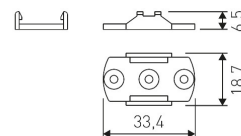

Scheme

11.7890.0052.20

2 m length of wall recessed profile set.
Includes: Recessed anodized aluminium profile (Alu6063-T5) + PC clear diffuser + Installation clips + End caps.

Scheme

11.7890.0401.20

Aluminium profile Iraty. Length 2m

Scheme

11.7890.0402.00	30° frosted diffuser for profiles Irati & Luna. Length 2 m.
11.7890.0403.00	60° frosted diffuser for profiles Irati & Luna. Length 2 m.
11.7890.0404.00	90° frosted diffuser for profiles Irati & Luna. Length 2 m.
11.7890.0405.00	Opal diffuser for profiles Irati & Luna. Length 2 m.
11.7890.0406.00	Transparent diffuser for profiles Irati & Luna. Length 2 m.
11.7890.0407.00	Frosted diffuser for profiles Irati & Luna. Length 2 m.
11.7890.0409.20	set of end caps for aluminium profile Irati. (2 units by ref.)
11.7890.0410.00	Set of installationclamps for profiles Irati & Luna. (2 units/ref.)

Scheme

11.7890.0411.00

Joint-ball accessory for aluminium profiles Roncal, Itaty & Luna. (1 unit by reference)

Scheme