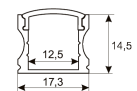

Dimensions

Product dimensions (mm)	12 x 5000 x 2,5
Packing dimensions (mm)	210 x 240 x 4
Net weight (g)	220
Gross weight (Kg)	0,27

Product

Real power (W)	24
Real luminous flux (Lm)	24738
Luminous efficiency (Lm/W)	101
Beam angle (°)	120
Life time (h)	30000
IP	20
Electrical class insulation	Class 3
Photobiological risk	0 - Exempt
Operating temperature	from -20°C to 35°C
Electrical feeding	24 VDC
Energy efficiency class	A+

Scheme

11.7890.0012.20

**2 m length recessed profile set. Includes:
Anodized aluminium profile (Alu6063-T5)
+ PC clear diffuser + Installation clips +
End caps**

Scheme

11.7890.0021.20

**1 m length surface profile set. Includes:
Anodized aluminium profile (Alu6063-T5)
+ PC clear diffuser + Installation clips +
End caps.**

Scheme

11.7890.0022.20

**2 m length surface profile set. Includes:
Anodized aluminium profile (Alu6063-T5)
+ PC clear diffuser + Installation clips +
End caps.**

Scheme

11.7890.0031.20

1 m length 45° surface profile set.
Includes: Anodized aluminium profile (Alu6063-T5) + PC clear diffuser + Installation clips + End caps.