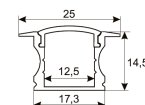

11.7890.1012.20	2 m length recessed profile set. Includes: Anodized aluminium profile (Alu6063-T5) + PC opal diffuser + Installation clips + End caps

Scheme