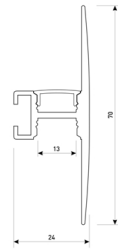

Dimensions

Product dimensions (mm)	12 x 5000 x 2,5
Packing dimensions (mm)	210 x 240 x 4
Net weight (g)	220
Gross weight (Kg)	0,27

Product

Real power (W)	24
Real luminous flux (Lm)	24738
Luminous efficiency (Lm/W)	101
Beam angle (°)	120
Life time (h)	30000
IP	20
Electrical class insulation	Class 3
Photobiological risk	0 - Exempt
Operating temperature	from -20°C to 35°C
Electrical feeding	24 VDC
Energy efficiency class	A+

Scheme

11.7890.0032.20

2 m length 45° surface profile set.
Includes: Anodized aluminium profile (Alu6063-T5) + PC clear diffuser + Installation clips + End caps.

Scheme

11.7890.0041.04

1 m length wall mounted profile set.
Includes: aluminium profile (Alu6063-T5) + PC clear diffuser + Installation clips + End caps.

Scheme

11.7890.0041.20

1 m length wall mounted profile set.
Includes: aluminium profile (Alu6063-T5) + PC clear diffuser + Installation clips + End caps.

Scheme

11.7890.0041.30 1 m length wall mounted profile set. Includes: aluminium profile (Alu6063-T5)+ PC clear diffuser + Installation clips +End caps.

Scheme

11.7890.0042.04

2 m length wall mounted profile set.
Includes: aluminium profile (Alu6063-T5)
+ PC clear diffuser + Installation clips +
End caps.

Scheme

11.7890.0042.20

2 m length wall mounted profile set.
Includes: aluminium profile (Alu6063-T5)
+ PC clear diffuser + Installation clips +
End caps.