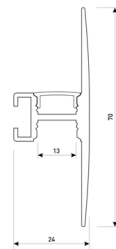

Scheme

11.7890.1041.20

1 m length wall mounted profile set.
Includes: aluminium profile (Alu6063-T5) + PC matt diffuser + Installation clips + End caps.

Scheme

11.7890.1041.33

1 m length wall mounted profile set.
Includes: aluminium profile (Alu6063-T5) + PC matt diffuser + Installation clips + End caps.

Scheme

11.7890.1042.04

2 m length wall mounted profile set.
Includes: aluminium profile (Alu6063-T5)
+ PC matt diffuser + Installation clips +
End caps.

Scheme

11.7890.1042.20

2 m length wall mounted profile set.
Includes: aluminium profile (Alu6063-T5)
+ PC matt diffuser + Installation clips +
End caps.

Scheme

11.7890.1042.33

2 m length wall mounted profile set.
Includes: aluminium profile (Alu6063-T5)
+ PC matt diffuser + Installation clips +
End caps.

Scheme

11.7890.1051.20

1 m length of wall recessed profile set.
Includes: Recessed anodized aluminium
profile (Alu6063-T5) + PC matt diffuser +
Installation clips + End caps.