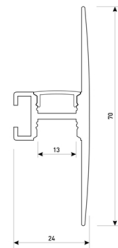

Dimensions

Product dimensions (mm)	12 x 5000 x 2,5
Packing dimensions (mm)	210 x 240 x 4
Net weight (g)	220
Gross weight (Kg)	0,27

Product

Real power (W)	24
Real luminous flux (Lm)	24738
Luminous efficiency (Lm/W)	101
Beam angle (°)	120
Life time (h)	30000
IP	20
Electrical class insulation	Class 3
Photobiological risk	0 - Exempt
Operating temperature	from -20°C to 35°C
Electrical feeding	24 VDC
Energy efficiency class	A+

Scheme

11.7890.0041.20

1 m length wall mounted profile set.
Includes: aluminium profile (Alu6063-T5) + PC clear diffuser + Installation clips + End caps.

Scheme

11.7890.0041.30 1 m length wall mounted profile set. Includes: aluminium profile (Alu6063-T5)+ PC clear diffuser + Installation clips +End caps.

Scheme

11.7890.0042.04

2 m length wall mounted profile set.
Includes: aluminium profile (Alu6063-T5)
+ PC clear diffuser + Installation clips +
End caps.

Scheme

11.7890.0042.20

2 m length wall mounted profile set.
Includes: aluminium profile (Alu6063-T5)
+ PC clear diffuser + Installation clips +
End caps.

Scheme

11.7890.0042.33

2 m length wall mounted profile set.
Includes: aluminium profile (Alu6063-T5)
+ PC clear diffuser + Installation clips +
End caps.

Scheme

11.7890.0051.20

1 m length of wall recessed profile set.
Includes: Recessed anodized aluminium
profile (Alu6063-T5) + PC clear diffuser +
Installation clips + End caps.