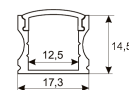

Dimensions

Product dimensions (mm)	12 x 5000 x 2,5
Packing dimensions (mm)	210 x 240 x 4
Net weight (g)	220
Gross weight (Kg)	0,27

Product

Real power (W)	24
Real luminous flux (Lm)	24738
Luminous efficiency (Lm/W)	101
Beam angle (°)	120
Life time (h)	30000
IP	20
Electrical class insulation	Class 3
Photobiological risk	0 - Exempt
Operating temperature	from -20°C to 35°C
Electrical feeding	24 VDC
Energy efficiency class	A+

Scheme

11.7890.1012.20	2 m length recessed profile set. Includes: Anodized aluminium profile (Alu6063-T5) + PC opal diffuser + Installation clips + End caps
-----------------	---

Scheme

11.7890.1021.20	1 m length surface profile set. Includes: Anodized aluminium profile (Alu6063-T5) + PC opal diffuser + Installation clips + End caps.
-----------------	---

Scheme

11.7890.1022.20	2 m length surface profile set. Includes: Anodized aluminium profile (Alu6063-T5) + PC opal diffuser + Installation clips + End caps.
-----------------	---

Scheme

11.7890.1031.20	1 m length 45° surface profile set. Includes: Anodized aluminium profile (Alu6063-T5) + PC opal diffuser + Installation clips + End caps.
-----------------	---