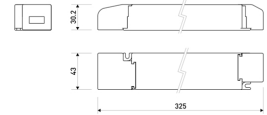

11.7890.0011.20

**1 m length recessed profile set. Includes:
Recessed anodized aluminium profile
(Alu6063-T5) + PC clear diffuser +
Installation clips + End caps.**