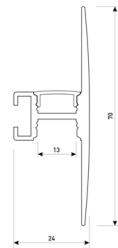

Scheme

11.7890.0041.20

**1 m length wall mounted profile set.**  
**Includes: aluminium profile (Alu6063-T5) + PC clear diffuser + Installation clips + End caps.**

Scheme

**11.7890.0041.30** 1 m length wall mounted profile set. Includes: aluminium profile (Alu6063-T5)+ PC clear diffuser + Installation clips +End caps.

Scheme

**11.7890.0042.04**

**2 m length wall mounted profile set.**  
Includes: aluminium profile (Alu6063-T5)  
+ PC clear diffuser + Installation clips +  
End caps.

Scheme

**11.7890.0042.20**

**2 m length wall mounted profile set.**  
Includes: aluminium profile (Alu6063-T5)  
+ PC clear diffuser + Installation clips +  
End caps.

Scheme

**11.7890.0042.33**

**2 m length wall mounted profile set.**  
Includes: aluminium profile (Alu6063-T5)  
+ PC clear diffuser + Installation clips +  
End caps.

Scheme

**11.7890.0051.20**

**1 m length of wall recessed profile set.**  
Includes: Recessed anodized aluminium  
profile (Alu6063-T5) + PC clear diffuser +  
Installation clips + End caps.