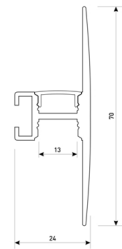

Scheme

11.7890.1032.20

**2 m length 45° surface profile set.**  
**Includes: Anodized aluminium profile (Alu6063-T5) + PC opal diffuser + Installation clips + End caps.**

Scheme

11.7890.1041.04

**1 m length wall mounted profile set.**  
**Includes: aluminium profile (Alu6063-T5) + PC matt diffuser + Installation clips + End caps.**

Scheme

11.7890.1041.20

**1 m length wall mounted profile set.**  
**Includes: aluminium profile (Alu6063-T5) + PC matt diffuser + Installation clips + End caps.**

Scheme

11.7890.1041.33

**1 m length wall mounted profile set.**  
**Includes: aluminium profile (Alu6063-T5) + PC matt diffuser + Installation clips + End caps.**

Scheme

11.7890.1042.04

**2 m length wall mounted profile set.**  
**Includes: aluminium profile (Alu6063-T5)**  
**+ PC matt diffuser + Installation clips +**  
**End caps.**

Scheme

11.7890.1042.20

**2 m length wall mounted profile set.**  
**Includes: aluminium profile (Alu6063-T5)**  
**+ PC matt diffuser + Installation clips +**  
**End caps.**