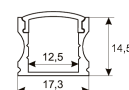

11.7890.1031.20	1 m length 45° surface profile set. Includes: Anodized aluminium profile (Alu6063-T5) + PC opal diffuser + Installation clips + End caps.