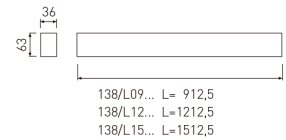

Dimensions

| | |
|-------------------------|-----------------|
| Product dimensions (mm) | 36 x 912,5 x 63 |
| Packing dimensions (mm) | 95 x 1030 x 55 |
| Net weight (g) | 1555 |
| Gross weight (Kg) | 1,755 |

Scheme

Scheme

912 mm length minimalist LED linear luminaire for single use or continuous lines construction from the TROLL family Essence.

DESCRIPTION

912 mm length minimalist LED linear luminaire for single use or continuous lines construction from the TROLL family Essence setting an advanced and innovative thermal balance system through passive dissipation with stable colour temperature of 3000° K (warm white) optimised to be used as general indoor lighting for offices, hospitals commercial areas or residential & contract spaces. Designed for wall surface mounted. Luminaire body built in extruded aluminium finished in grey. Luminaire is IP40. Luminaire built-in a Polycarbonate opal diffuser with an angle beam of 85°. Luminaire sets a 28 W LED source with CRI higher than 85 % and a chromatic dispersion lower than 3 SMCD. Fixture has a luminous flux of 2050 Lm, with an efficiency of 71,0 Lm/W and a total consumption of 29 W. The average life for the luminaire is 50000 h (stabilised at a minimum flux of 70 % from the original). Luminaire built-in an auxiliary gear ON/OFF at 220-240V; 50/60 Hz.

Product

| | |
|-----------------------------|--------------------|
| Real power (W) | 29 |
| Real luminous flux (Lm) | 2050 |
| Luminous efficiency (Lm/W) | 71,0 |
| Beam angle (°) | 86 |
| Life time (h) | 50000 |
| IP | 40 |
| Electrical class insulation | Class 1 |
| Operating temperature | from -20°C to 35°C |
| Electrical feeding | 220..240V, 50/60Hz |
| Colour | Grey |
| Energy efficiency class | A |