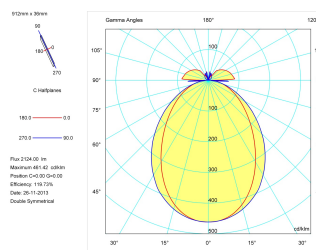

Photometry

Accessories

ALC/138

Aligner for continuous lines.