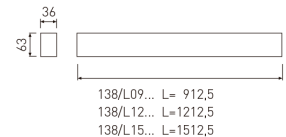

---

**Dimensions**

---

Product dimensions (mm)	36 x 912,5 x 63
Packing dimensions (mm)	95 x 1030 x 55
Net weight (g)	1555
Gross weight (Kg)	1,755

---

---

**Scheme**

---

Scheme

**912 mm length minimalist LED linear luminaire for single use or continuous lines construction from the TROLL family Essence.**

---

**DESCRIPTION**

912 mm length minimalist LED linear luminaire for single use or continuous lines construction from the TROLL family Essence setting an advanced and innovative thermal balance system through passive dissipation with stable colour temperature of 4000° K (neutral white) optimised to be used as general indoor lighting for offices, hospitals commercial areas or residential & contract spaces. Designed for wall surface mounted. Luminaire body built in extruded aluminium finished in white. Luminaire is IP40. Luminaire built-in a Polycarbonate opal diffuser with an angle beam of 85°. Luminaire sets a 28 W LED source with CRI higher than 85 % and a chromatic dispersion lower than 3 SMCD. Fixture has a luminous flux of 2124 Lm, with an efficiency of 73,2 Lm/W and a total consumption of 29 W. The average life for the luminaire is 50000 h (stabilised at a minimum flux of 70 % from the original). Luminaire built-in an auxiliary gear ON/OFF led at 220-240V; 50/60 Hz.

---

**Product**

---

Real power (W)	29
Real luminous flux (Lm)	2124
Luminous efficiency (Lm/W)	73,2
Beam angle (°)	86
Life time (h)	50000
IP	40
Electrical class insulation	Class 1
Operating temperature	from -20°C to 35°C
Electrical feeding	220..240V, 50/60Hz
Colour	White
Energy efficiency class	A