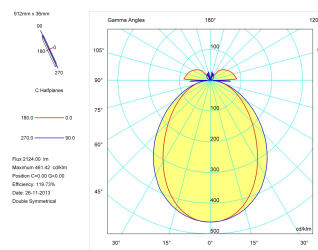

Photometry

Accessories

ALC/138

Aligner for continuous lines.