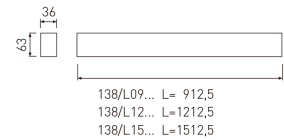

#### Dimensions

Product dimensions (mm)	36 x 912,5 x 63
Packing dimensions (mm)	95 x 1030 x 55
Net weight (g)	1555
Gross weight (Kg)	1,755

#### Scheme

Scheme

**912 mm length minimalist LED linear luminaire for single use or continuous lines construction from the TROLL family Essence.**

#### DESCRIPTION

912 mm length minimalist LED linear luminaire for single use or continuous lines construction from the TROLL family Essence setting an advanced and innovative thermal balance system through passive dissipation with stable colour temperature of 4000° K (neutral white) optimised to be used as general indoor lighting for offices, hospitals commercial areas or residential & contract spaces. Designed for wall surface mounted. Luminaire body built in extruded aluminium finished in white. Luminaire is IP40. Luminaire built-in a Polycarbonate opal diffuser with an angle beam of 85°. Luminaire sets a 28 W LED source with CRI higher than 85 % and a chromatic dispersion lower than 3 SMCD. Fixture has a luminous flux of 2124 Lm, with an efficiency of 73,2 Lm/W and a total consumption of 29 W. The average life for the luminaire is 50000 h (stabilised at a minimum flux of 70 % from the original). Luminaire built-in an auxiliary gear ON/OFF fed at 220-240V; 50/60 Hz.

#### Product

Real power (W)	29
Real luminous flux (Lm)	2124
Luminous efficiency (Lm/W)	73,2
Beam angle (°)	86
Life time (h)	50000
IP	40
Electrical class insulation	Class 1
Operating temperature	from -20°C to 35°C
Electrical feeding	220..240V, 50/60Hz
Colour	White
Energy efficiency class	A