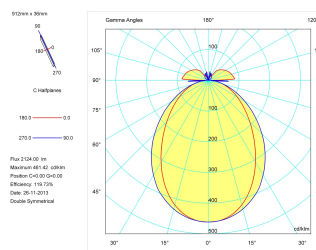

---

Light source included	Yes
Light source	Led
Nominal power (W)	28
Nominal luminous flux (Lm)	3510
Colour temperature (K)	4000
Colour consistency (SDCM)	3
CRI	80

---

---

**Photometry**

---

Photometry

Accessories