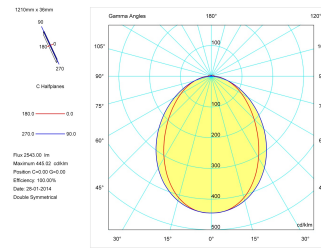

Photometry

Accessories

ALC/138

Aligner for continuous lines.