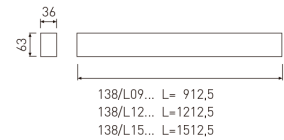

#### Dimensions

Product dimensions (mm)	36 x 1212,5 x 63
Packing dimensions (mm)	95 x 1280 x 55
Net weight (g)	2400
Gross weight (Kg)	2,633

### 1212 mm length minimalist LED linear luminaire for single use or continuous lines construction from the TROLL family Essence.

#### Product

Real power (W)	38
Real luminous flux (Lm)	2543
Luminous efficiency (Lm/W)	66,9
Beam angle (°)	86
Life time (h)	50000
IP	40
Electrical class insulation	Class 1
Operating temperature	from -20°C to 35°C
Electrical feeding	220..240V, 50/60Hz
Colour	Grey
Energy efficiency class	A