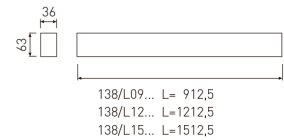

Dimensions

Product dimensions (mm)	36 x 1212,5 x 63
Packing dimensions (mm)	95 x 1280 x 55
Net weight (g)	2400
Gross weight (Kg)	2,633

Scheme

Scheme

1212 mm length minimalist LED linear luminaire for single use or continuous lines construction from the TROLL family Essence.

DESCRIPTION

1212 mm length minimalist LED linear luminaire for single use or continuous lines construction from the TROLL family Essence setting an advanced and innovative thermal balance system through passive dissipation with stable colour temperature of 4000° K (neutral white) optimised to be used as general indoor lighting for offices, hospitals commercial areas or residential & contract spaces. Designed for wall surface mounted. Luminaire body built in extruded aluminium finished in grey. Luminaire is IP40. Luminaire built-in a Polycarbonate opal diffuser with an angle beam of 85°. Luminaire sets a 37 W LED source with CRI higher than 85 % and a chromatic dispersion lower than 3 SMCD. Fixture has a luminous flux of 2790 Lm, with an efficiency of 73,4 Lm/W and a total consumption of 38 W. The average life for the luminaire is 50000 h (stabilised at a minimum flux of 70 % from the original). Luminaire built-in an auxiliary gear ON/OFF at 220-240V; 50/60 Hz.

Product

Real power (W)	38
Real luminous flux (Lm)	2790
Luminous efficiency (Lm/W)	73,4
Beam angle (°)	86
Life time (h)	50000
IP	40
Electrical class insulation	Class 1
Operating temperature	from -20°C to 35°C
Electrical feeding	220..240V, 50/60Hz
Colour	Grey
Energy efficiency class	A

Control gear

Control gear included	Yes
Control gear	Electronic Control Gear

Light source

Light source included	Yes
Light source	Led
Nominal power (W)	37
Nominal luminous flux (Lm)	4680
Colour temperature (K)	4000
Colour consistency (SDCM)	3
CRI	80