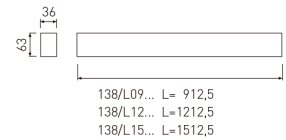

Dimensions

Product dimensions (mm)	36 x 1212,5 x 63
Packing dimensions (mm)	95 x 1280 x 55
Net weight (g)	2400
Gross weight (Kg)	2,633

Scheme

Scheme

1212 mm length minimalist LED linear luminaire for single use or continuous lines construction from the TROLL family Essence.

DESCRIPTION

1212 mm length minimalist LED linear luminaire for single use or continuous lines construction from the TROLL family Essence setting an advanced and innovative thermal balance system through passive dissipation with stable colour temperature of 4000° K (neutral white) optimised to be used as general indoor lighting for offices, hospitals commercial areas or residential & contract spaces. Designed for wall surface mounted. Luminaire body built in extruded aluminium finished in grey. Luminaire is IP40. Luminaire built-in a Polycarbonate opal diffuser with an angle beam of 85°. Luminaire sets a 37 W LED source with CRI higher than 85 % and a chromatic dispersion lower than 3 SMCD. Fixture has a luminous flux of 2790 Lm, with an efficiency of 73,4 Lm/W and a total consumption of 38 W. The average life for the luminaire is 50000 h (stabilised at a minimum flux of 70 % from the original). Luminaire built-in an auxiliary gear ON/OFF at 220-240V; 50/60 Hz.

Product

Real power (W)	38
Real luminous flux (Lm)	2790
Luminous efficiency (Lm/W)	73,4
Beam angle (°)	86
Life time (h)	50000
IP	40
Electrical class insulation	Class 1
Operating temperature	from -20°C to 35°C
Electrical feeding	220..240V, 50/60Hz
Colour	Grey
Energy efficiency class	A

Control gear

Control gear included	Yes
Control gear	Electronic Control Gear

Light source

Light source included	Yes
Light source	Led
Nominal power (W)	37
Nominal luminous flux (Lm)	4680
Colour temperature (K)	4000
Colour consistency (SDCM)	3
CRI	80