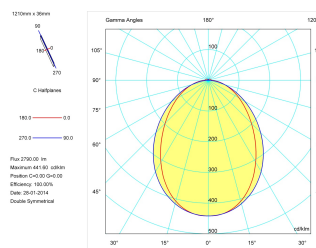

Photometry

Accessories

ALC/138

Aligner for continuous lines.