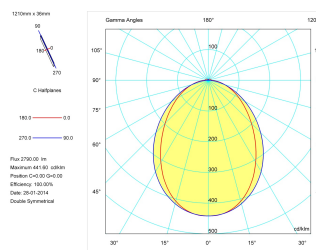

Photometry

Accessories

ALC/138

Aligner for continuous lines.