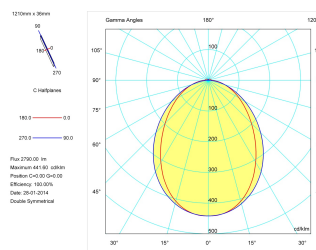

---

**Product**

---

Real power (W)	38
Real luminous flux (Lm)	2790
Luminous efficiency (Lm/W)	73,4
Beam angle (°)	86
Life time (h)	50000
IP	40
Electrical class insulation	Class 1
Operating temperature	from -20°C to 35°C
Electrical feeding	220..240V, 50/60Hz
Colour	White
Energy efficiency class	A

---

Light source included	Yes
Light source	Led
Nominal power (W)	37
Nominal luminous flux (Lm)	4680
Colour temperature (K)	4000
Colour consistency (SDCM)	3
CRI	80

---

---

**Photometry**

---

Photometry

Accessories