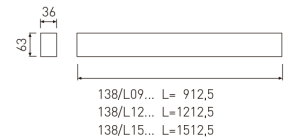

1212 mm length minimalist LED linear luminaire for single use or continuous lines construction from the TROLL family Essence.

DESCRIPTION

1212 mm length minimalist LED linear luminaire for single use or continuous lines construction from the TROLL family Essence setting an advanced and innovative thermal balance system through passive dissipation with stable colour temperature of 4000° K (neutral white) optimised to be used as general indoor lighting for offices, hospitals commercial areas or residential & contract spaces. Designed for wall surface mounted. Luminaire body built in extruded aluminium finished in white. Luminaire is IP40. Luminaire built-in a Polycarbonate opal diffuser with an angle beam of 85°. Luminaire sets a 37 W LED source with CRI higher than 85 % and a chromatic dispersion lower than 3 SMCD. Fixture has a luminous flux of 2790 Lm, with an efficiency of 73,4 Lm/W and a total consumption of 38 W. The average life for the luminaire is 50000 h (stabilised at a minimum flux of 70 % from the original). Luminaire built-in an auxiliary gear ON/OFF led at 220-240V; 50/60 Hz.

Item code	138AP/L1284/33
Product type	IN
Category	Surface Linears
Family	Essence
Subfamily	Essence Led
Materials	Luminaire body built in extruded aluminium.
Optical system	Luminaire built-in a Polycarbonate opal diffuser.
Installation instructions	Luminaire designed for wall surface mounted.
Pictograms	

Product

Real power (W)	38
Real luminous flux (Lm)	2790
Luminous efficiency (Lm/W)	73,4
Beam angle (°)	86
Life time (h)	50000
IP	40
Electrical class insulation	Class 1
Operating temperature	from -20°C to 35°C
Electrical feeding	220..240V, 50/60Hz
Colour	White
Energy efficiency class	A

Control gear

Control gear included	Yes
Control gear	Electronic Control Gear

Light source

Light source included	Yes
Light source	Led
Nominal power (W)	37
Nominal luminous flux (Lm)	4680
Colour temperature (K)	4000
Colour consistency (SDCM)	3
CRI	80

Photometry