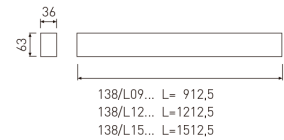

#### Dimensions

Product dimensions (mm)	36 x 1212,5 x 63
Packing dimensions (mm)	95 x 1280 x 55
Net weight (g)	2400
Gross weight (Kg)	2,633

### 1212 mm length minimalist LED linear luminaire for single use or continuous lines construction from the TROLL family Essence.

#### Product

Real power (W)	38
Real luminous flux (Lm)	2790
Luminous efficiency (Lm/W)	73,4
Beam angle (°)	86
Life time (h)	50000
IP	40
Electrical class insulation	Class 1
Operating temperature	from -20°C to 35°C
Electrical feeding	220..240V, 50/60Hz
Colour	White
Energy efficiency class	A