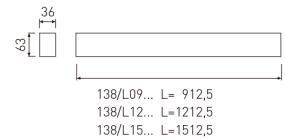

Dimensions

| | |
|-------------------------|------------------|
| Product dimensions (mm) | 36 x 1512,5 x 63 |
| Packing dimensions (mm) | 95 x 1580 x 55 |
| Net weight (g) | 2633 |
| Gross weight (Kg) | 2,833 |

Scheme

Scheme

1512 mm length minimalist LED linear luminaire for single use or continuous lines construction from the TROLL family Essence.

DESCRIPTION

1512 mm length minimalist LED linear luminaire for single use or continuous lines construction from the TROLL family Essence setting an advanced and innovative thermal balance system through passive dissipation with stable colour temperature of 3000° K (warm white) optimised to be used as general indoor lighting for offices, hospitals commercial areas or residential & contract spaces. Designed for wall surface mounted. Luminaire body built in extruded aluminium finished in grey. Luminaire is IP40. Luminaire built-in a Polycarbonate opal diffuser with an angle beam of 85°. Luminaire sets a 48 W LED source with CRI higher than 85 % and a chromatic dispersion lower than 3 SMCD. Fixture has a luminous flux of 3251 Lm, with an efficiency of 66,3 Lm/W and a total consumption of 49 W. The average life for the luminaire is 50000 h (stabilised at a minimum flux of 70 % from the original). Luminaire built-in an auxiliary gear ON/OFF led at 220-240V; 50/60 Hz.

Product

| | |
|-----------------------------|--------------------|
| Real power (W) | 49 |
| Real luminous flux (Lm) | 3251 |
| Luminous efficiency (Lm/W) | 66,3 |
| Beam angle (°) | 86 |
| Life time (h) | 50000 |
| IP | 40 |
| Electrical class insulation | Class 1 |
| Operating temperature | from -20°C to 35°C |
| Electrical feeding | 220..240V, 50/60Hz |
| Colour | Grey |
| Energy efficiency class | A |