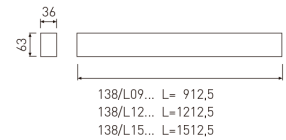

#### Dimensions

Product dimensions (mm)	36 x 1512,5 x 63
Packing dimensions (mm)	95 x 1580 x 55
Net weight (g)	2633
Gross weight (Kg)	2,833

#### Scheme

Scheme

**1512 mm length minimalist LED linear luminaire for single use or continuous lines construction from the TROLL family Essence.**

#### DESCRIPTION

1512 mm length minimalist LED linear luminaire for single use or continuous lines construction from the TROLL family Essence setting an advanced and innovative thermal balance system through passive dissipation with stable colour temperature of 3000° K (warm white) optimised to be used as general indoor lighting for offices, hospitals commercial areas or residential & contract spaces. Designed for wall surface mounted. Luminaire body built in extruded aluminium finished in grey. Luminaire is IP40. Luminaire built-in a Polycarbonate opal diffuser with an angle beam of 85°. Luminaire sets a 48 W LED source with CRI higher than 85 % and a chromatic dispersion lower than 3 SMCD. Fixture has a luminous flux of 3251 Lm, with an efficiency of 66,3 Lm/W and a total consumption of 49 W. The average life for the luminaire is 50000 h (stabilised at a minimum flux of 70 % from the original). Luminaire built-in an auxiliary gear ON/OFF led at 220-240V; 50/60 Hz.

#### Product

Real power (W)	49
Real luminous flux (Lm)	3251
Luminous efficiency (Lm/W)	66,3
Beam angle (°)	86
Life time (h)	50000
IP	40
Electrical class insulation	Class 1
Operating temperature	from -20°C to 35°C
Electrical feeding	220..240V, 50/60Hz
Colour	Grey
Energy efficiency class	A