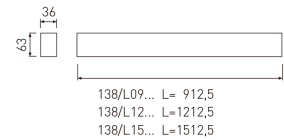

Dimensions

Product dimensions (mm)	36 x 1512,5 x 63
Packing dimensions (mm)	95 x 1580 x 55
Net weight (g)	2633
Gross weight (Kg)	2,833

Scheme

Scheme

1512 mm length minimalist LED linear luminaire for single use or continuous lines construction from the TROLL family Essence.

DESCRIPTION

1512 mm length minimalist LED linear luminaire for single use or continuous lines construction from the TROLL family Essence setting an advanced and innovative thermal balance system through passive dissipation with stable colour temperature of 3000° K (warm white) optimised to be used as general indoor lighting for offices, hospitals commercial areas or residential & contract spaces. Designed for wall surface mounted. Luminaire body built in extruded aluminium finished in grey. Luminaire is IP40. Luminaire built-in a Polycarbonate opal diffuser with an angle beam of 85°. Luminaire sets a 48 W LED source with CRI higher than 85 % and a chromatic dispersion lower than 3 SMCD. Fixture has a luminous flux of 3251 Lm, with an efficiency of 66,3 Lm/W and a total consumption of 49 W. The average life for the luminaire is 50000 h (stabilised at a minimum flux of 70 % from the original). Luminaire built-in an auxiliary gear ON/OFF at 220-240V; 50/60 Hz.

Product

Real power (W)	49
Real luminous flux (Lm)	3251
Luminous efficiency (Lm/W)	66,3
Beam angle (°)	86
Life time (h)	50000
IP	40
Electrical class insulation	Class 1
Operating temperature	from -20°C to 35°C
Electrical feeding	220..240V, 50/60Hz
Colour	Grey
Energy efficiency class	A

Control gear

Control gear included	Yes
Control gear	Electronic Control Gear

Light source

Light source included	Yes
Light source	Led
Nominal power (W)	48
Nominal luminous flux (Lm)	5980
Colour temperature (K)	3000
Colour consistency (SDCM)	3
CRI	80