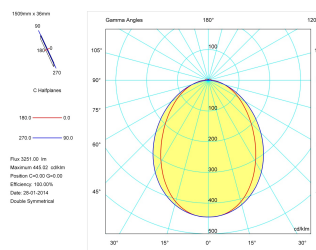

Photometry

Accessories

ALC/138

Aligner for continuous lines.