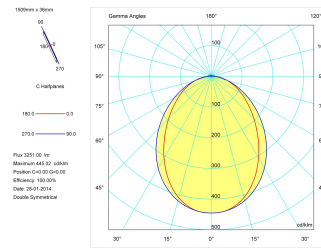

Photometry

Accessories

ALC/138

Aligner for continuous lines.