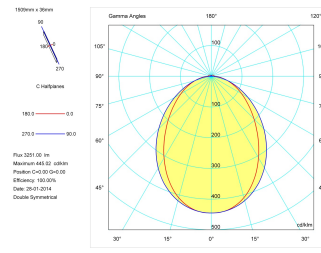

Photometry

Accessories

ALC/138

Aligner for continuous lines.