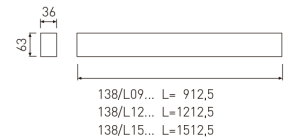

Dimensions

Product dimensions (mm)	36 x 1512,5 x 63
Packing dimensions (mm)	95 x 1580 x 55
Net weight (g)	2633
Gross weight (Kg)	2,833

Scheme

Scheme

1512 mm length minimalist LED linear luminaire for single use or continuous lines construction from the TROLL family Essence.

DESCRIPTION

1512 mm length minimalist LED linear luminaire for single use or continuous lines construction from the TROLL family Essence setting an advanced and innovative thermal balance system through passive dissipation with stable colour temperature of 3000° K (warm white) optimised to be used as general indoor lighting for offices, hospitals commercial areas or residential & contract spaces. Designed for wall surface mounted. Luminaire body built in extruded aluminium finished in grey. Luminaire is IP40. Luminaire built-in a Polycarbonate opal diffuser with an angle beam of 85°. Luminaire sets a 48 W LED source with CRI higher than 85 % and a chromatic dispersion lower than 3 SMCD. Fixture has a luminous flux of 3251 Lm, with an efficiency of 66,3 Lm/W and a total consumption of 49 W. The average life for the luminaire is 50000 h (stabilised at a minimum flux of 70 % from the original). Luminaire built-in an auxiliary gear ON/OFF at 220-240V; 50/60 Hz.

Product

Real power (W)	49
Real luminous flux (Lm)	3251
Luminous efficiency (Lm/W)	66,3
Beam angle (°)	86
Life time (h)	50000
IP	40
Electrical class insulation	Class 1
Operating temperature	from -20°C to 35°C
Electrical feeding	220..240V, 50/60Hz
Colour	Grey
Energy efficiency class	A

Control gear

Control gear included	Yes
Control gear	Electronic Control Gear

Light source

Light source included	Yes
Light source	Led
Nominal power (W)	48
Nominal luminous flux (Lm)	5980
Colour temperature (K)	3000
Colour consistency (SDCM)	3
CRI	80