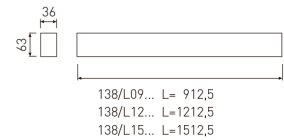

Dimensions

Product dimensions (mm)	36 x 1512,5 x 63
Packing dimensions (mm)	95 x 1580 x 55
Net weight (g)	2633
Gross weight (Kg)	2,833

Scheme

Scheme

1512 mm length minimalist LED linear luminaire for single use or continuous lines construction from the TROLL family Essence.

DESCRIPTION

1512 mm length minimalist LED linear luminaire for single use or continuous lines construction from the TROLL family Essence setting an advanced and innovative thermal balance system through passive dissipation with stable colour temperature of 4000° K (neutral white) optimised to be used as general indoor lighting for offices, hospitals commercial areas or residential & contract spaces. Designed for wall surface mounted. Luminaire body built in extruded aluminium finished in grey. Luminaire is IP40. Luminaire built-in a Polycarbonate opal diffuser with an angle beam of 85°. Luminaire sets a 48 W LED source with CRI higher than 85 % and a chromatic dispersion lower than 3 SMCD. Fixture has a luminous flux of 3575 Lm, with an efficiency of 73,0 Lm/W and a total consumption of 49 W. The average life for the luminaire is 50000 h (stabilised at a minimum flux of 70 % from the original). Luminaire built-in an auxiliary gear ON/OFF at 220-240V; 50/60 Hz.

Product

Real power (W)	49
Real luminous flux (Lm)	3575
Luminous efficiency (Lm/W)	73,0
Beam angle (°)	86
Life time (h)	50000
IP	40
Electrical class insulation	Class 1
Operating temperature	from -20°C to 35°C
Electrical feeding	220..240V, 50/60Hz
Colour	Grey
Energy efficiency class	A

Control gear

Control gear included	Yes
Control gear	Electronic Control Gear

Light source

Light source included	Yes
Light source	Led
Nominal power (W)	48
Nominal luminous flux (Lm)	5980
Colour temperature (K)	4000
Colour consistency (SDCM)	3
CRI	80