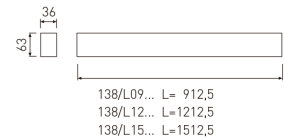

#### Dimensions

Product dimensions (mm)	36 x 1512,5 x 63
Packing dimensions (mm)	95 x 1580 x 55
Net weight (g)	2633
Gross weight (Kg)	2,833

### 1512 mm length minimalist LED linear luminaire for single use or continuous lines construction from the TROLL family Essence.

#### Product

Real power (W)	49
Real luminous flux (Lm)	3575
Luminous efficiency (Lm/W)	73,0
Beam angle (°)	86
Life time (h)	50000
IP	40
Electrical class insulation	Class 1
Operating temperature	from -20°C to 35°C
Electrical feeding	220..240V, 50/60Hz
Colour	Grey
Energy efficiency class	A