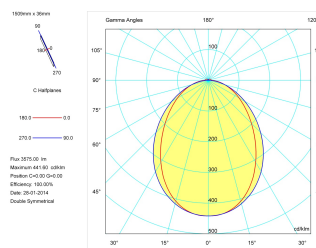

Photometry

Accessories

ALC/138

Aligner for continuous lines.