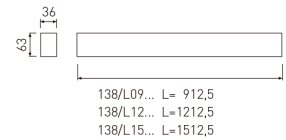

#### Dimensions

Product dimensions (mm)	36 x 1512,5 x 63
Packing dimensions (mm)	95 x 1580 x 55
Net weight (g)	2633
Gross weight (Kg)	2,833

#### Scheme

Scheme

**1512 mm length minimalist LED linear luminaire for single use or continuous lines construction from the TROLL family Essence.**

#### DESCRIPTION

1512 mm length minimalist LED linear luminaire for single use or continuous lines construction from the TROLL family Essence setting an advanced and innovative thermal balance system through passive dissipation with stable colour temperature of 4000° K (neutral white) optimised to be used as general indoor lighting for offices, hospitals commercial areas or residential & contract spaces. Designed for wall surface mounted. Luminaire body built in extruded aluminium finished in grey. Luminaire is IP40. Luminaire built-in a Polycarbonate opal diffuser with an angle beam of 85°. Luminaire sets a 48 W LED source with CRI higher than 85 % and a chromatic dispersion lower than 3 SMCD. Fixture has a luminous flux of 3575 Lm, with an efficiency of 73,0 Lm/W and a total consumption of 49 W. The average life for the luminaire is 50000 h (stabilised at a minimum flux of 70 % from the original). Luminaire built-in an auxiliary gear ON/OFF led at 220-240V; 50/60 Hz.

#### Product

Real power (W)	49
Real luminous flux (Lm)	3575
Luminous efficiency (Lm/W)	73,0
Beam angle (°)	86
Life time (h)	50000
IP	40
Electrical class insulation	Class 1
Operating temperature	from -20°C to 35°C
Electrical feeding	220..240V, 50/60Hz
Colour	Grey
Energy efficiency class	A