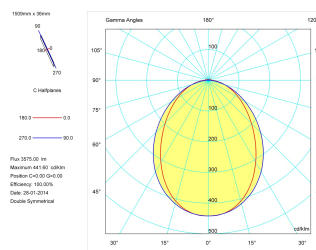

Photometry

Accessories

ALC/138

Aligner for continuous lines.