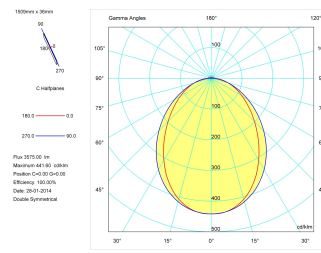

---

**Product**

---

Real power (W)	49
Real luminous flux (Lm)	3575
Luminous efficiency (Lm/W)	73,0
Beam angle (°)	86
Life time (h)	50000
IP	40
Electrical class insulation	Class 1
Operating temperature	from -20°C to 35°C
Electrical feeding	220..240V, 50/60Hz
Colour	White
Energy efficiency class	A

---

Light source included	Yes
Light source	Led
Nominal power (W)	48
Nominal luminous flux (Lm)	5980
Colour temperature (K)	4000
Colour consistency (SDCM)	3
CRI	80

---

---

**Photometry**

---

Photometry

Accessories