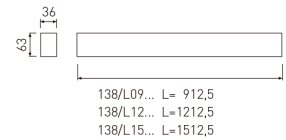

---

**Dimensions**

---

Product dimensions (mm)	36 x 1512,5 x 63
Packing dimensions (mm)	95 x 1580 x 55
Net weight (g)	2633
Gross weight (Kg)	2,833

---

---

**Scheme**

---

Scheme

**1512 mm length minimalist LED linear luminaire for single use or continuous lines construction from the TROLL family Essence.**

---

**DESCRIPTION**

1512 mm length minimalist LED linear luminaire for single use or continuous lines construction from the TROLL family Essence setting an advanced and innovative thermal balance system through passive dissipation with stable colour temperature of 4000° K (neutral white) optimised to be used as general indoor lighting for offices, hospitals commercial areas or residential & contract spaces. Designed for wall surface mounted. Luminaire body built in extruded aluminium finished in white. Luminaire is IP40. Luminaire built-in a Polycarbonate opal diffuser with an angle beam of 85°. Luminaire sets a 48 W LED source with CRI higher than 85 % and a chromatic dispersion lower than 3 SMCD. Fixture has a luminous flux of 3575 Lm, with an efficiency of 73,0 Lm/W and a total consumption of 49 W. The average life for the luminaire is 50000 h (stabilised at a minimum flux of 70 % from the original). Luminaire built-in an auxiliary gear ON/OFF led at 220-240V; 50/60 Hz.

---

**Product**

---

Real power (W)	49
Real luminous flux (Lm)	3575
Luminous efficiency (Lm/W)	73,0
Beam angle (°)	86
Life time (h)	50000
IP	40
Electrical class insulation	Class 1
Operating temperature	from -20°C to 35°C
Electrical feeding	220..240V, 50/60Hz
Colour	White
Energy efficiency class	A