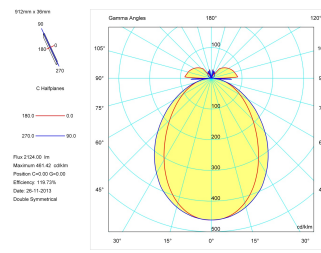

Photometry

Accessories

138/510/33

Suspension with connection - 3 poles.

Picture