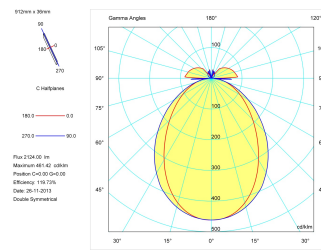

Photometry

Accessories

138/510/33

Suspension with connection - 3 poles.

Picture