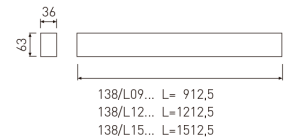

Dimensions

Product dimensions (mm)	36 x 912,5 x 63
Packing dimensions (mm)	95 x 1030 x 55
Net weight (g)	1522
Gross weight (Kg)	1,722

Scheme

Scheme

912 mm length minimalist LED linear luminaire for single use or continuous lines construction from the TROLL family Essence.

DESCRIPTION

912 mm length minimalist LED linear luminaire for single use or continuous lines construction from the TROLL family Essence setting an advanced and innovative thermal balance system through passive dissipation with stable colour temperature of 3000° K (warm white) optimised to be used as general indoor lighting for offices, hospitals commercial areas or residential & contract spaces. Designed for ceiling surface mounted or suspended. Luminaire body built in extruded aluminium finished in white. Luminaire is IP40. Luminaire built-in a Polycarbonate opal diffuser with an angle beam of 85°. Luminaire sets a 28 W LED source with CRI higher than 85 % and a chromatic dispersion lower than 3 SMCD. Fixture has a luminous flux of 2050 Lm, with an efficiency of 71,0 Lm/W and a total consumption of 29 W. The average life for the luminaire is 50000 h (stabilised at a minimum flux of 70 % from the original). Luminaire built-in an auxiliary gear ON/OFF fed at 220-240V; 50/60 Hz.

Product

Real power (W)	29
Real luminous flux (Lm)	2050
Luminous efficiency (Lm/W)	71,0
Beam angle (°)	86
Life time (h)	50000
IP	40
Electrical class insulation	Class 1
Operating temperature	from -20°C to 35°C
Electrical feeding	220..240V, 50/60Hz
Colour	White
Energy efficiency class	A

Control gear

Control gear included	Yes
Control gear	Electronic Control Gear
Factor de potencia	0,98

Light source

Light source included	Yes
Light source	Led
Nominal power (W)	28
Nominal luminous flux (Lm)	3510
Colour temperature (K)	3000
Colour consistency (SDCM)	3
CRI	80