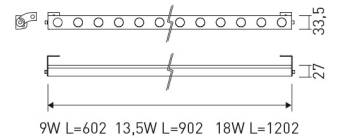

Small format adjustable LED linear luminaire from the TROLL family Cuc.

DESCRIPTION

Small format adjustable LED linear luminaire from the TROLL family Cuc setting an advanced and innovative thermal balance system through passive dissipation with stable colour temperature of 4000° K (neutral white) optimised to be used as architectural lighting of walls and decorative indoor structures. Designed for wall or ceiling surface mounted. Body profile built in extruded aluminium with end-caps and frontal frame made of stainless steel finished in white. Luminaire built-in an independent lens system for each led with an angle beam of 26° x 33°. Luminaire sets a 13,5 W LED source with CRI higher than 85 % and a chromatic dispersion lower than 3 SMCD. Luminaire sets a ball joint system which allows tilting 90°. Fixture has a luminous flux of 819 Lm, with an efficiency of 55,3 Lm/W and a total consumption of 14,8 W. The average life for the luminaire is 50000 h (stabilised at a minimum flux of 70 % from the original). Luminaire is fed at 12V and needs a constant power auxiliary gear.

Item code	140AP/L0984EL/33
Product type	IN
Category	Surface Linears
Family	Cuc
Subfamily	Cuc
Materials	Body profile built in extruded aluminium with end-caps and frontal frame made of stainless steel.
Optical system	Luminaire built-in an independent lens system for each led.
Installation instructions	Luminaire designed for wall or ceiling surface mounted.