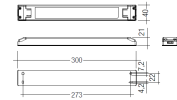

Picture

71/LD10024

96W Power supply driver from the Troll family Standard DriverP.

Picture

Scheme

73/DLP

Light dimming controller 12-24V. On/Off Push, Dali, 0-10V, 1-10V. (Master)

Picture

73/DLS

Light dimming controller 12-24V. On/Off Push, Dali, 0-10V, 1-10V. (Slave)

Picture