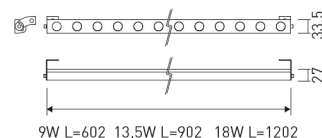

Dimensions

Product dimensions (mm)	27 x 1202 x 33,5
Net weight (g)	1400
Gross weight (Kg)	1,73

Scheme

Scheme

Small format adjustable LED linear luminaire from the TROLL family Cuc.

DESCRIPTION

Small format adjustable LED linear luminaire from the TROLL family Cuc setting an advanced and innovative thermal balance system through passive dissipation with stable colour temperature of 3000° K (warm white) optimised to be used as architectural lighting of walls and decorative indoor structures. Designed for wall or ceiling surface mounted. Body profile built in extruded aluminium with end-caps and frontal frame made of stainless steel finished in white. Luminaire built-in an independent lens system for each led with an angle beam of 25°. Luminaire sets a 18 W LED source with CRI higher than 85 % and a chromatic dispersion lower than 3 SMCD. Luminaire sets a ball joint system which allows tilting 90°. Fixture has a luminous flux of 1092 Lm, with an efficiency of 55,2 Lm/W and a total consumption of 19,8 W. The average life for the luminaire is 50000 h (stabilised at a minimum flux of 70 % from the original). Luminaire is fed at 12V and needs a constant power auxiliary gear.

Item code	140AP/L1283M/33
Product type	IN
Category	Surface Linears
Family	Cuc
Subfamily	Cuc
Materials	Body profile built in extruded aluminium with end-caps and frontal frame made of stainless steel.
Optical system	Luminaire built-in an independent lens system for each led.
Installation instructions	Luminaire designed for wall or ceiling surface mounted.

Accessories

48/04	With terminals up to 4 mm ² section. To join 5 mm ² silicone cable to 13 mm ² .
-------	------------------------------------------------------------------------------------------------------------------