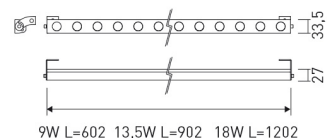

Dimensions

Product dimensions (mm)	27 x 1202 x 33,5
Net weight (g)	1400
Gross weight (Kg)	1,73

Scheme

Scheme

Small format adjustable LED linear luminaire from the TROLL family Cuc.

DESCRIPTION

Small format adjustable LED linear luminaire from the TROLL family Cuc setting an advanced and innovative thermal balance system through passive dissipation with stable colour temperature of 3000° K (warm white) optimised to be used as architectural lighting of walls and decorative indoor structures. Designed for wall or ceiling surface mounted. Body profile built in extruded aluminium with end-caps and frontal frame made of stainless steel finished in white. Luminaire built-in an independent lens system for each led with an angle beam of 25°. Luminaire sets a 18 W LED source with CRI higher than 85 % and a chromatic dispersion lower than 3 SMCD. Luminaire sets a ball joint system which allows tilting 90°. Fixture has a luminous flux of 1092 Lm, with an efficiency of 55,2 Lm/W and a total consumption of 19,8 W. The average life for the luminaire is 50000 h (stabilised at a minimum flux of 70 % from the original). Luminaire is fed at 12V and needs a constant power auxiliary gear.

Item code	140AP/L1283M/33
Product type	IN
Category	Surface Linears
Family	Cuc
Subfamily	Cuc
Materials	Body profile built in extruded aluminium with end-caps and frontal frame made of stainless steel.
Optical system	Luminaire built-in an independent lens system for each led.
Installation instructions	Luminaire designed for wall or ceiling surface mounted.

Accessories

48/04	With terminals up to 4 mm ² section. To join 5 mm ² silicone cable to 13 mm ² .
-------	--

Picture

71/LD10024

96W Power supply driver from the Troll family Standard DriverP.

Picture

Scheme