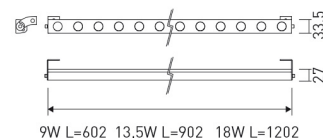

Small format adjustable LED linear luminaire from the TROLL family Cuc.

DESCRIPTION

Small format adjustable LED linear luminaire from the TROLL family Cuc setting an advanced and innovative thermal balance system through passive dissipation with stable colour temperature of 4000° K (neutral white) optimised to be used as architectural lighting of walls and decorative indoor structures. Designed for wall or ceiling surface mounted. Body profile built in extruded aluminium with end-caps and frontal frame made of stainless steel finished in white. Luminaire built-in an independent lens system for each led with an angle beam of 26° x 33°. Luminaire sets a 18 W LED source with CRI higher than 85 % and a chromatic dispersion lower than 3 SMCD. Luminaire sets a ball joint system which allows tilting 90°. Fixture has a luminous flux of 1092 Lm, with an efficiency of 55,2 Lm/W and a total consumption of 19,8 W. The average life for the luminaire is 50000 h (stabilised at a minimum flux of 70 % from the original). Luminaire is fed at 12V and needs a constant power auxiliary gear.

Item code	140AP/L1284EL/33
Product type	IN
Category	Surface Linears
Family	Cuc
Subfamily	Cuc
Materials	Body profile built in extruded aluminium with end-caps and frontal frame made of stainless steel.
Optical system	Luminaire built-in an independent lens system for each led.
Installation instructions	Luminaire designed for wall or ceiling surface mounted.