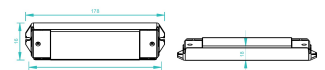

Scheme

48/04

**With terminals up to 4 mm² section. To
join 5 mm² silicone cable to 13 mm².**