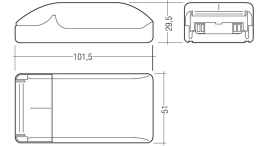

71/LD6024 60W Power supply driver from the Trollfamily Standard DriverP.

Picture

Scheme

71/LDRD2412504

Dali controller allows control of linear LED luminaires supplied 24V DC.

Picture

Scheme

71/LDT10024

100W - Power supply 120-240Vac/24V.

Picture