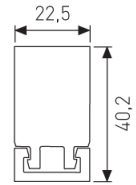

Dimensions	
Product dimensions (mm)	22,5 x 2134 x 40,2
Net weight (g)	2625
Gross weight (Kg)	2,8

Scheme

Scheme

1850S/1305... L = 1294
 1850S/2145... L = 2134
 1850S/2985... L = 2974

Small format LED linear luminaire from the TROLL family Lico S.

DESCRIPTION

Small format LED linear luminaire from the TROLL family Lico S setting an advanced and innovative thermal balance system through passive dissipation with stable colour temperature of RGB optimised to be used as indoor or outdoor lighting where environmental integration was a relevant requirement such as bathrooms, kitchen furniture, shelves or retro-illumination. Designed for wall or ceiling surface mounted. Body made of synthetic material with IP65 connectors finished in white. Luminaire is IP65 and IK10. Luminaire built-in a Polycarbonate opal diffuser with an angle beam of 120°. Luminaire sets a 39 W LED source with CRI higher than 85 % and a chromatic dispersion lower than 3 SMCD. Fixture has a luminous flux of Lm, with an efficiency of Lm/W and a total consumption of 42,2 W. The average life for the luminaire is 50000 h (stabilised at a minimum flux of 70 % from the original). Luminaire is fed at 220-240V; 50/60 Hz. and needs a constant power auxiliary gear.