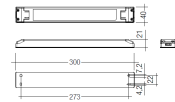

Picture

71/LD10024

96W Power supply driver from the Troll family Standard DriverP.

Picture

Scheme

71/LD15024

150W - Power supply 120-240Vac/24V.

Picture

71/LD3524

35W Power supply driver from the Troll family Standard DriverP.

Picture

Scheme