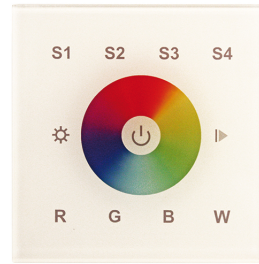

Picture

Scheme

11.1655.0003.00

**RGB remote control from the TROLL
Family Handpan.**