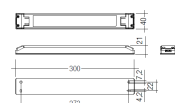

Picture

71/LD10024

96W Power supply driver from the Troll family Standard DriverP.

Picture

Scheme

71/LD15024

150W - Power supply 120-240Vac/24V.

Picture

71/LD3524

35W Power supply driver from the Troll family Standard DriverP.

Picture

Scheme