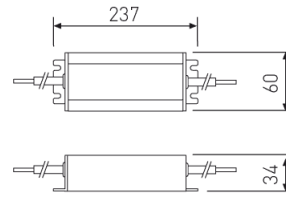

Scheme

71/LDT15024

150W - Power supply 120-240Vac/24V.

Picture