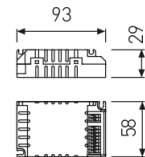

71/LDRD2412504

Dali controller allows control of linear LED luminaires supplied 24V DC.

Picture

Scheme