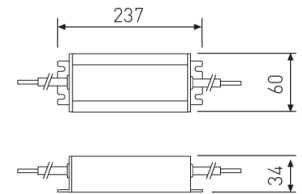

71/LDT15024

150W - Power supply 120-240Vac/24V.