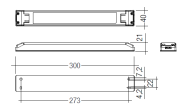

Picture

Scheme

71/LD15024

150W - Power supply 120-240Vac/24V.

Picture

71/LD3524

35W Power supply driver from the Troll family Standard DriverP.

Picture

Scheme

71/LD6024

60W Power supply driver from the Troll family Standard DriverP.

Picture