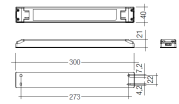

Dimensions

Product dimensions (mm)	22,5 x 2974 x 40,2
Net weight (g)	3653
Gross weight (Kg)	3,8

Scheme

Scheme

1850S/1305... L =	1294
1850S/2145... L =	2134
1850S/2985... L =	2974

Small format LED linear luminaire from the TROLL family Lico S.

Light source

Light source included	Yes
Light source	Led
Nominal power (W)	20,2
Colour temperature (K)	6500
CRI	80

Accessories

48/04	With terminals up to 4 mm ² section. To join 5 mm ² silicone cable to 13 mm ² .
-------	--

Picture

71/LD10024

96W Power supply driver from the Troll family Standard DriverP.

Picture

Scheme

71/LD15024

150W - Power supply 120-240Vac/24V.

Picture