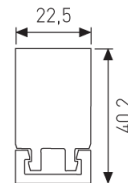

Dimensions

Product dimensions (mm)	22,5 x 2974 x 40,2
Net weight (g)	3653
Gross weight (Kg)	3,8

Scheme

Scheme

1850S/1305... L =	1294
1850S/2145... L =	2134
1850S/2985... L =	2974

Small format LED linear luminaire from the TROLL family Lico S.

DESCRIPTION

Small format LED linear luminaire from the TROLL family Lico S setting an advanced and innovative thermal balance system through passive dissipation with stable colour temperature of 4000° K (neutral white) optimised to be used as indoor or outdoor lighting where environmental integration was a relevant requirement such as bathrooms, kitchen furniture, shelves or retro-illumination. Designed for wall or ceiling surface mounted. Body made of synthetic material with IP65 connectors finished in white. Luminaire is IP65 and IK10. Luminaire built-in an Polycarbonate opal diffuser with an angle beam of 120°. Luminaire sets a 20 W LED source with CRI higher than 85 % and a chromatic dispersion lower than 3 SMCD. Fixture has a luminous flux of Lm, with an efficiency of Lm/W and a total consumption of 22,2 W. The average life for the luminaire is 50000 h (stabilised at a minimum flux of 70 % from the original). Luminaire is fed at 220-240V; 50/60 Hz. and needs a constant power auxiliary gear.

Light source

Light source included	Yes
Light source	Led
Nominal power (W)	20,2
Colour temperature (K)	6500
CRI	80

Accessories

48/04	With terminals up to 4 mm ² section. To join 5 mm ² silicone cable to 13 mm ² .
-------	--