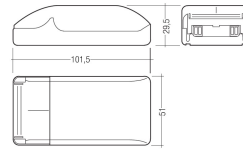

Scheme

71/LDT10024

100W - Power supply 120-240Vac/24V.

Picture