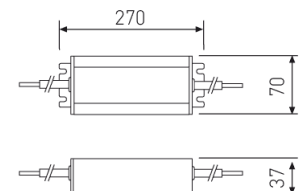

73/DLP

Light dimming controller 12-24V. On/Off Push, Dali, 0-10V, 1-10V. (Master)