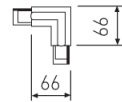

---

**Dimensions**

---

Product dimensions (mm)	31,5 x 1000 x 32,5
-------------------------	--------------------

---

---

**Scheme**

---

Continuity connector with DALI connection.

Picture

Scheme

2407D/01/04

DALI connector "T" Left with possibility of connection.

Picture

2407D/02/04

DALI "T" connector Right with possibility of connection.

Picture

Scheme

2407D/03/04

DALI "T" connector Right with possibility of connection.

Picture

2407D/04/04

DALI connector "T" Left with possibility of connection.

Picture

2408D/01/04

DALI connector "L" Left with possibility of connection.

Picture

2408D/02/04

DALI "L" connector Right with possibility of connection.

Picture

Scheme

2409D/04