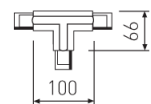

---

**Dimensions**

---

Product dimensions (mm)	31,5 x 1000 x 32,5
-------------------------	--------------------

---

---

**Scheme**

---

DALI Flexible connector.

Picture

Scheme

2403D/04

DALI continuity connector.

Picture

Scheme

2403D/10/04

Continuity connector with DALI connection.

Picture

Scheme

2407D/01/04

DALI connector "T" Left with possibility of connection.

Picture

2407D/02/04

DALI "T" connector Right with possibility of connection.

Picture

Scheme

2407D/03/04

DALI "T" connector Right with possibility of connection.

Picture

2407D/04/04

DALI connector "T" Left with possibility of connection.

Picture