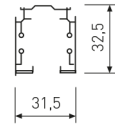

Product

IP	20
Electrical class insulation	Class 1
Electrical feeding	110..240V, 50/60Hz
Colour	Black

Control gear

Accessories

2400/04	End cover.