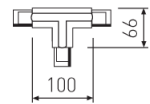

2407D/03/04

DALI "T" connector Right with possibility of connection.

Picture