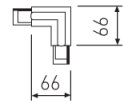

2409D/04

DALI "+" connector with possibility of connection.

Picture