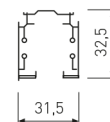

Product

IP	20
Electrical class insulation	Class 1
Electrical feeding	100..240V, 50/60Hz
Colour	Grey

Control gear

Accessories

2400/04	End cover.