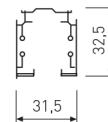

Dimensions

Product dimensions (mm)	31,5 x 1000 x 32,5
-------------------------	--------------------

Scheme

Scheme

Product

IP	20
Electrical class insulation	Class 1
Electrical feeding	100..240V, 50/60Hz
Colour	White

Reinforced suspension clamp.

Picture

Scheme

L=182 mm

2434/33

Ceiling rose fastening.

Picture

Scheme

2435/00

M6 threaded stem.

Picture

Scheme

L=2000mm

2438/00

M6 nut.

Picture

Picture

Scheme

L=1500mm

2441/00

Bending tool.

Picture

Scheme