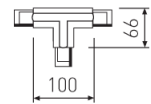

Dimensions

Product dimensions (mm)	31,5 x 1000 x 32,5
-------------------------	--------------------

Scheme

Scheme

Product

IP	20
Electrical class insulation	Class 1
Electrical feeding	100..240V, 50/60Hz
Colour	White

DALI Flexible connector.

Picture

Scheme

2403D/10/33

Continuity connector with DALI connection.

Picture

Scheme

2403D/33

DALI continuity connector.

Picture

Scheme

2407D/01/33

DALI connector "T" Left with possibility of connection.

Picture

2407D/02/33

DALI "T" connector Right with possibility of connection.

Picture

Scheme

2407D/03/33

DALI "T" connector Right with possibility of connection.

Picture

2407D/04/33

DALI connector "T" Left with possibility of connection.

Picture