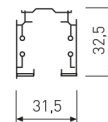

Product

IP	20
Electrical class insulation	Class 1
Electrical feeding	100..240V, 50/60Hz
Colour	White

Control gear

Accessories

2400/33	End cover.