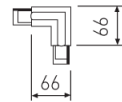

---

**Dimensions**

---

Product dimensions (mm)	31,5 x 2000 x 32,5
-------------------------	--------------------

---

---

**Scheme**

---

---

Scheme

---

2407D/01/33

DALI connector "T" Left with possibility of connection.

Picture

2407D/02/33

DALI "T" connector Right with possibility of connection.

Picture

Scheme

2407D/03/33

DALI "T" connector Right with possibility of connection.

Picture

2407D/04/33

DALI connector "T" Left with possibility of connection.

Picture

2408D/01/33

DALI connector "L" Left with possibility of connection.

Picture

2408D/02/33

DALI "L" connector Right with possibility of connection.

Picture

Scheme

2409D/33