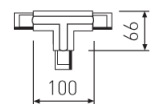

---

**Dimensions**

---

Product dimensions (mm)	31,5 x 2000 x 32,5
-------------------------	--------------------

---

---

**Scheme**

---

---

Scheme

---

2407D/01/33

DALI connector "T" Left with possibility of connection.

Picture

2407D/02/33

DALI "T" connector Right with possibility of connection.

Picture

Scheme

2407D/03/33

DALI "T" connector Right with possibility of connection.

Picture

2407D/04/33

DALI connector "T" Left with possibility of connection.

Picture