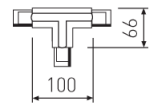

---

**Dimensions**

---

Product dimensions (mm)	31,5 x 3000 x 32,5
-------------------------	--------------------

---

---

**Scheme**

---

Picture

---

Scheme

---

2407D/01/04

DALI connector "T" Left with possibility of connection.

Picture

2407D/02/04

DALI "T" connector Right with possibility of connection.

Picture

Scheme

2407D/03/04

DALI "T" connector Right with possibility of connection.

Picture

2407D/04/04

DALI connector "T" Left with possibility of connection.