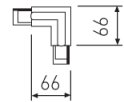

---

**Dimensions**

---

Product dimensions (mm)	31,5 x 3000 x 32,5
-------------------------	--------------------

---

---

**Scheme**

---

DALI "T" connector Right with possibility of connection.

Picture

Scheme

2407D/03/04

DALI "T" connector Right with possibility of connection.

Picture

2407D/04/04

DALI connector "T" Left with possibility of connection.

Picture

2408D/01/04

DALI connector "L" Left with possibility of connection.

Picture

2408D/02/04

DALI "L" connector Right with possibility of connection.

Picture

Scheme

2409D/04

DALI "+" connector with possibility of connection.

Picture

Scheme

2413/00

Fastening directly to the ceiling.

Picture

Scheme