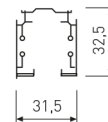

Product

IP	20
Electrical class insulation	Class 1
Electrical feeding	110..240V, 50/60Hz
Colour	Black

Control gear

Accessories

2400/04	End cover.